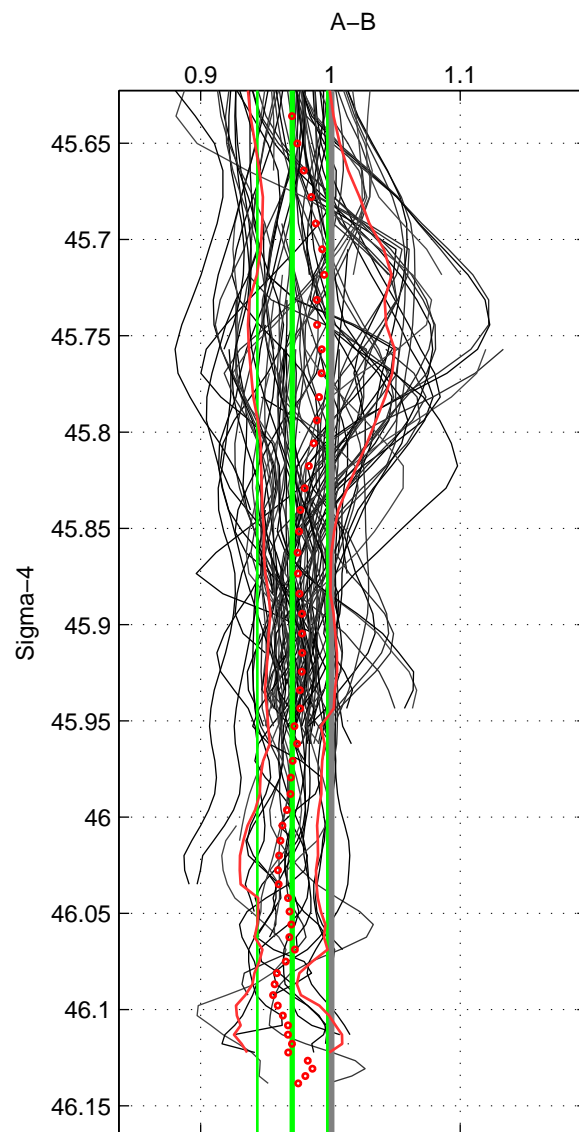

Cruise A (red). Date: Sep 1996 Cruisename: 332-09AR19960822

Cruise B (blue). Date: Apr 2008 Cruisename: 339-09AR20080322

*** "Favourite" values are means of spaces 1 2 3.

	Offset	O.StDev	Ratio	R.Stdev	Rating
SIGMA:	-3.154	3.060	0.971	0.027	5
THETA:	-3.122	3.233	0.972	0.029	5
DEPTH:	-2.621	3.691	0.978	0.030	5
FAV. :	-2.966	3.328	0.973	0.029	5

Profiles of A: 51
 Profiles of B: 51
 Diff profs : 99
 WMoffset (A-B): -3.1542
 WMoffset stdev: 3.0603
 WMratio (A/B): 0.9706
 WMratio stdev: 0.026997

Quality (1-5): 5

Profiles of A: 51
 Profiles of B: 51
 Diff profs : 99
 WMoffset (A-B): -3.1219
 WMoffset stdev: 3.2331
 WMratio (A/B): 0.97168
 WMratio stdev: 0.028733

Quality (1-5): 5

Profiles of A: 51
 Profiles of B: 51
 Diff profs : 99
 WMoffset (A-B): -2.6205
 WMoffset stdev: 3.691
 WMratio (A/B): 0.97798
 WMratio stdev: 0.030291

Quality (1-5): 5