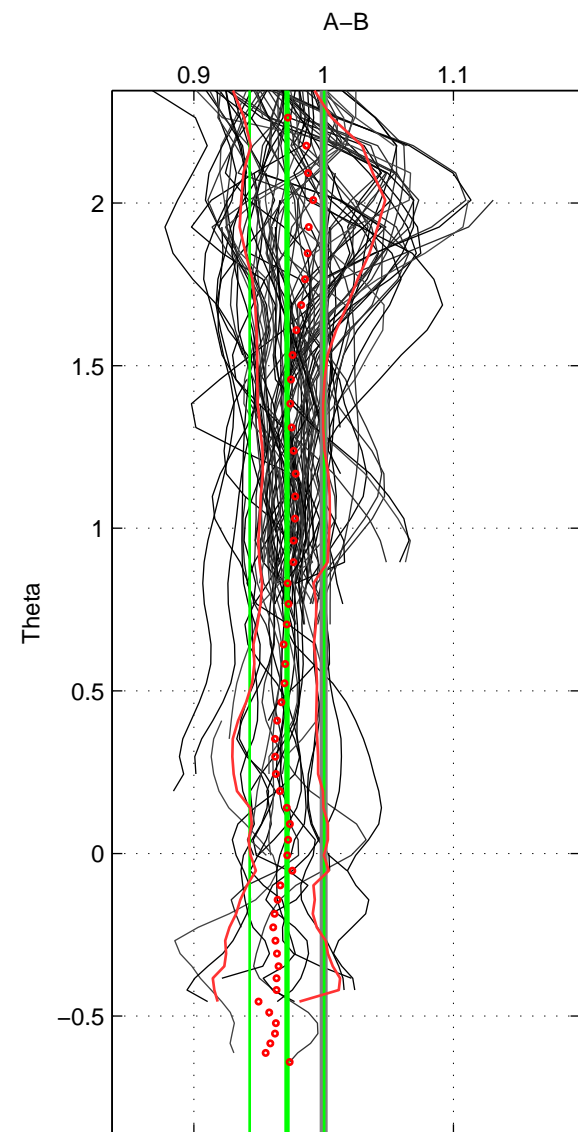

Cruise A (red). Date: Sep 1996 Cruisename: 332-09AR19960822

Cruise B (blue). Date: Apr 2008 Cruisename: 339-09AR20080322

*** "Favourite" values are means of spaces 1 2 3.

	Offset	O.StDev	Ratio	R.Stdev	Rating
SIGMA:	-3.154	3.060	0.971	0.027	5
THETA:	-3.122	3.233	0.972	0.029	5
DEPTH:	-2.621	3.691	0.978	0.030	5
FAV. :	-2.966	3.328	0.973	0.029	5

Profiles of A: 51
 Profiles of B: 51
 Diff profs : 99
 WMoffset (A-B): -3.1542
 WMoffset stdev: 3.0603
 WMratio (A/B): 0.9706
 WMratio stdev: 0.026997

Quality (1-5): 5

Profiles of A: 51
 Profiles of B: 51
 Diff profs : 99
 WMoffset (A-B): -3.1219
 WMoffset stdev: 3.2331
 WMratio (A/B): 0.97168
 WMratio stdev: 0.028733

Quality (1-5): 5

Profiles of A: 51
 Profiles of B: 51
 Diff profs : 99
 WMoffset (A-B): -2.6205
 WMoffset stdev: 3.691
 WMratio (A/B): 0.97798
 WMratio stdev: 0.030291

Quality (1-5): 5