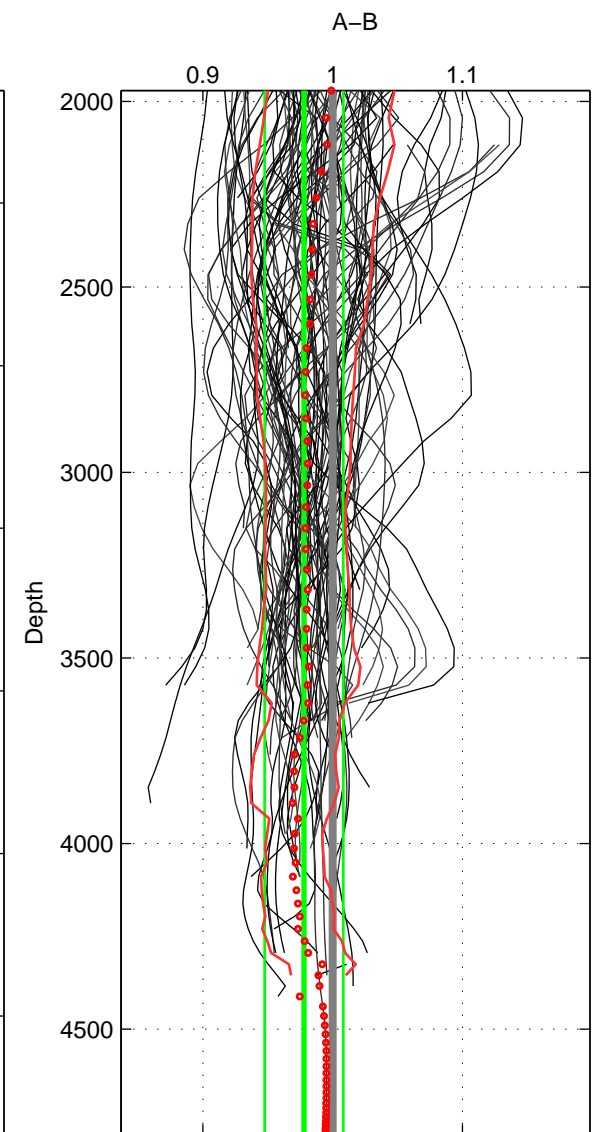

Cruise A (red). Date: Sep 1996 Cruisename: 332-09AR19960822

Cruise B (blue). Date: Apr 2008 Cruisename: 339-09AR20080322

*** "Favourite" values are means of spaces 1 2 3.

	Offset	O.StDev	Ratio	R.Stdev	Rating
SIGMA:	-3.154	3.060	0.971	0.027	5
THETA:	-3.122	3.233	0.972	0.029	5
DEPTH:	-2.621	3.691	0.978	0.030	5
FAV. :	-2.966	3.328	0.973	0.029	5

Profiles of A: 51
 Profiles of B: 51
 Diff profs : 99
 WMoffset (A-B): -3.1542
 WMoffset stdev: 3.0603
 WMratio (A/B): 0.9706
 WMratio stdev: 0.026997

Quality (1-5): 5

Profiles of A: 51
 Profiles of B: 51
 Diff profs : 99
 WMoffset (A-B): -3.1219
 WMoffset stdev: 3.2331
 WMratio (A/B): 0.97168
 WMratio stdev: 0.028733

Quality (1-5): 5

Profiles of A: 51
 Profiles of B: 51
 Diff profs : 99
 WMoffset (A-B): -2.6205
 WMoffset stdev: 3.691
 WMratio (A/B): 0.97798
 WMratio stdev: 0.030291

Quality (1-5): 5