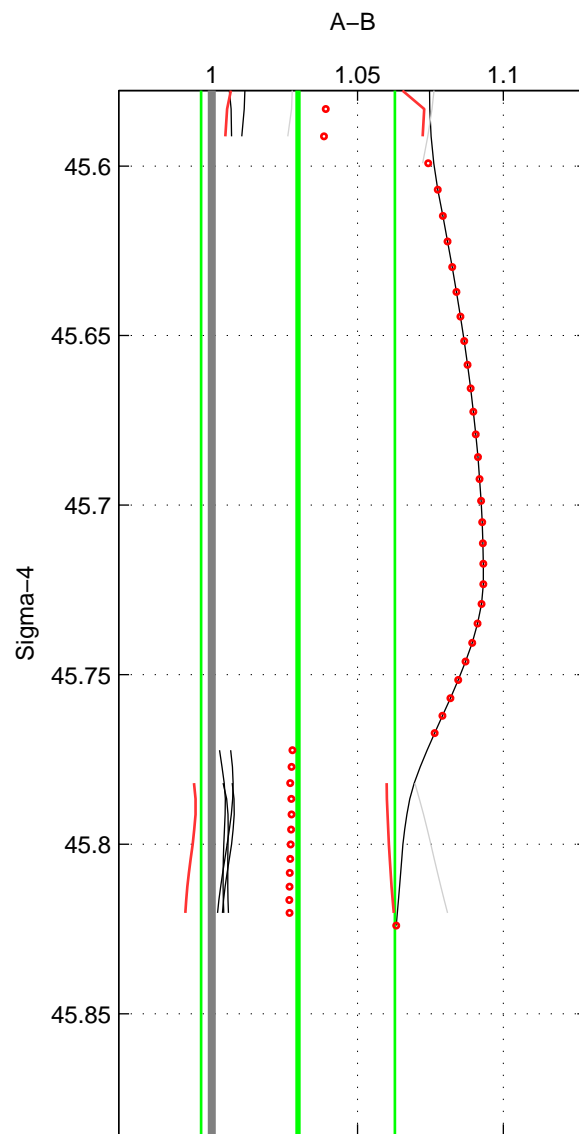

Cruise A (red). Date: Aug 1998 Cruisename: 567-49HO19980718

Cruise B (blue). Date: Jun 2001 Cruisename: 591-49NZ20010604

\*\*\* "Favourite" values are means of spaces 1 2.

	Offset	O.StDev	Ratio	R.Stdev	Rating
SIGMA:	4.734	5.371	1.030	0.033	3
THETA:	4.183	4.830	1.026	0.029	3
DEPTH:	10.447	4.582	1.063	0.027	2
FAV. :	4.458	5.101	1.028	0.031	3

Profiles of A: 4  
 Profiles of B: 4  
 Diff profs : 8  
 WMoffset (A-B): 4.7337  
 WMoffset stdev: 5.371  
 WMratio (A/B): 1.0296  
 WMratio stdev: 0.033215

Quality (1-5): 3

Profiles of A: 4  
 Profiles of B: 4  
 Diff profs : 8  
 WMoffset (A-B): 4.1832  
 WMoffset stdev: 4.8304  
 WMratio (A/B): 1.0258  
 WMratio stdev: 0.029353

Quality (1-5): 3

Profiles of A: 4  
 Profiles of B: 4  
 Diff profs : 8  
 WMoffset (A-B): 10.4466  
 WMoffset stdev: 4.5824  
 WMratio (A/B): 1.0633  
 WMratio stdev: 0.02678

Quality (1-5): 2

Please note that statistics are bad.