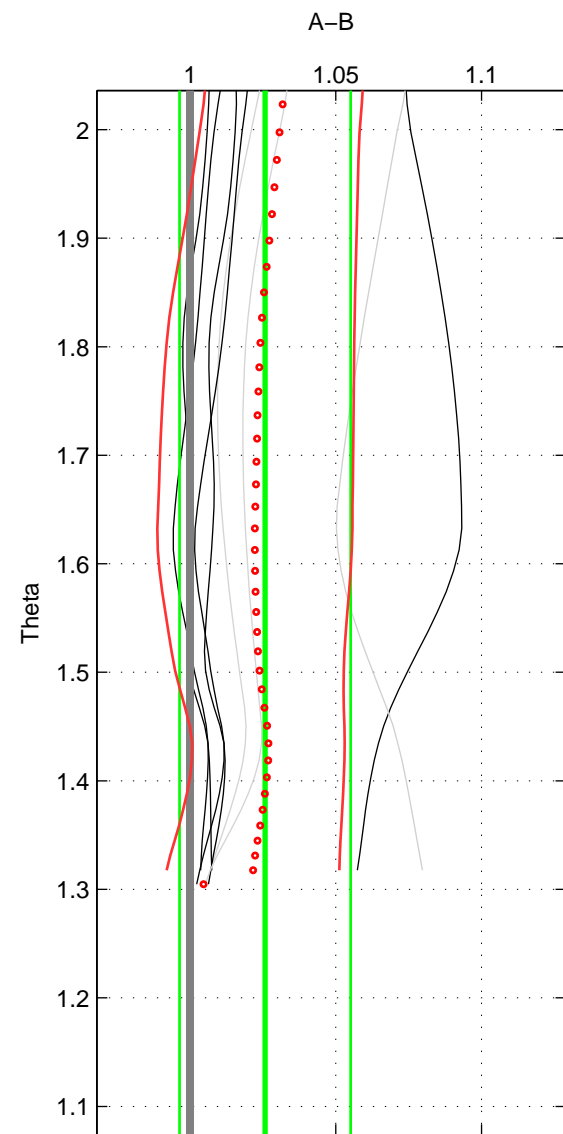

Cruise A (red). Date: Aug 1998 Cruisename: 567-49HO19980718

Cruise B (blue). Date: Jun 2001 Cruisename: 591-49NZ20010604

\*\*\* "Favourite" values are means of spaces 1 2.

	Offset	O.StDev	Ratio	R.Stdev	Rating
SIGMA:	4.734	5.371	1.030	0.033	3
THETA:	4.183	4.830	1.026	0.029	3
DEPTH:	10.447	4.582	1.063	0.027	2
FAV. :	4.458	5.101	1.028	0.031	3

Profiles of A: 4  
 Profiles of B: 4  
 Diff profs : 8  
 WMoffset (A-B): 4.7337  
 WMoffset stdev: 5.371  
 WMratio (A/B): 1.0296  
 WMratio stdev: 0.033215

Quality (1-5): 3

Profiles of A: 4  
 Profiles of B: 4  
 Diff profs : 8  
 WMoffset (A-B): 4.1832  
 WMoffset stdev: 4.8304  
 WMratio (A/B): 1.0258  
 WMratio stdev: 0.029353

Quality (1-5): 3

Profiles of A: 4  
 Profiles of B: 4  
 Diff profs : 8  
 WMoffset (A-B): 10.4466  
 WMoffset stdev: 4.5824  
 WMratio (A/B): 1.0633  
 WMratio stdev: 0.02678

Quality (1-5): 2

Please note that statistics are bad.