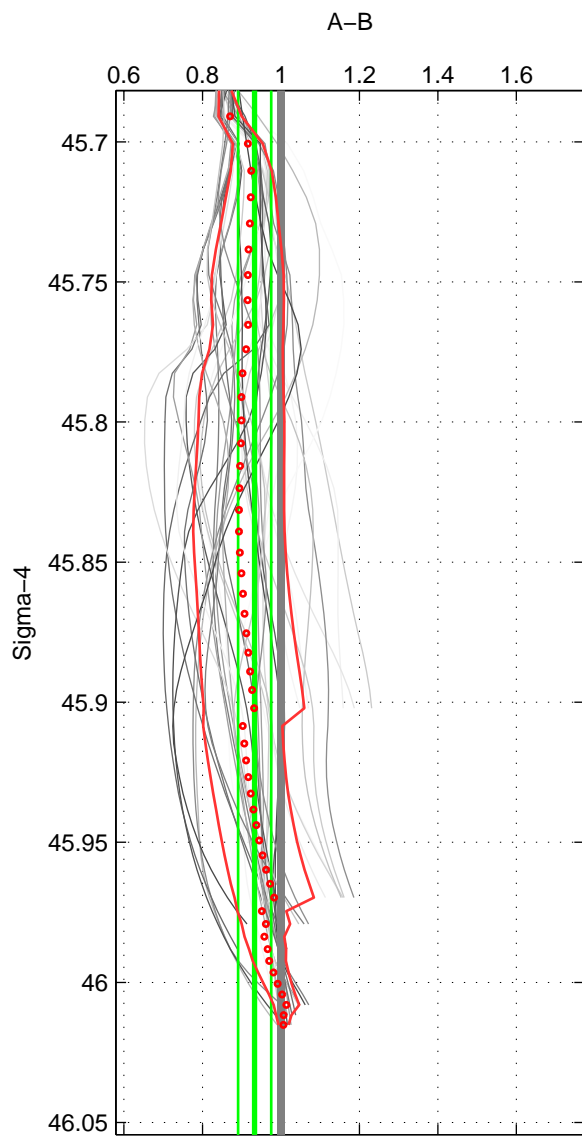

Cruise A (red). Date: Jul 1997 Cruisename: 154-06MT19970707

Cruise B (blue). Date: Sep 2005 Cruisename: 291-64PE20050907

*** "Favourite" values are means of spaces 1 2 3.

	Offset	O.StDev	Ratio	R.Stdev	Rating
SIGMA:	-0.562	0.426	0.933	0.042	4
THETA:	-0.588	0.368	0.927	0.036	4
DEPTH:	-0.441	0.874	0.935	0.071	4
FAV.:	-0.530	0.556	0.932	0.050	4

Profiles of A: 7
 Profiles of B: 7
 Diff profs: 37
 WMoffset (A-B): -0.56195
 WMoffset stdev: 0.42593
 WMratio (A/B): 0.93285
 WMratio stdev: 0.042211

Quality (1-5): 4

Profiles of A: 7
 Profiles of B: 7
 Diff profs: 37
 WMoffset (A-B): -0.58799
 WMoffset stdev: 0.3679
 WMratio (A/B): 0.92675
 WMratio stdev: 0.03606

Quality (1-5): 4

Profiles of A: 7
 Profiles of B: 7
 Diff profs: 37
 WMoffset (A-B): -0.44129
 WMoffset stdev: 0.87367
 WMratio (A/B): 0.93517
 WMratio stdev: 0.070782

Quality (1-5): 4