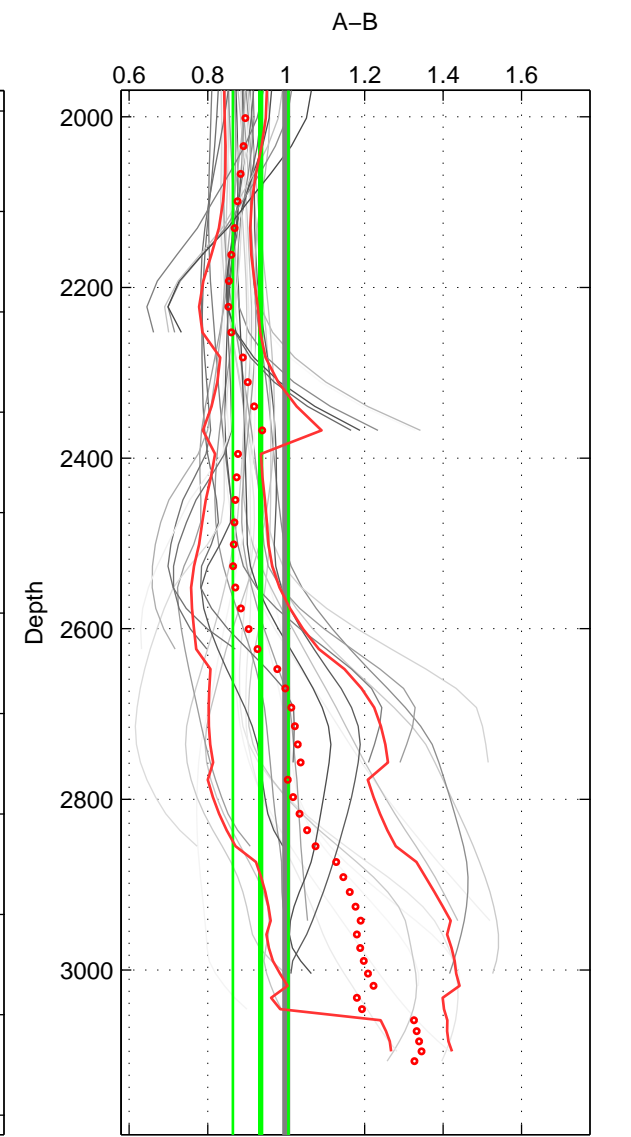

Cruise A (red). Date: Jul 1997 Cruisename: 154-06MT19970707

Cruise B (blue). Date: Sep 2005 Cruisename: 291-64PE20050907

*** "Favourite" values are means of spaces 1 2 3.

	Offset	O.StDev	Ratio	R.Stdev	Rating
SIGMA:	-0.562	0.426	0.933	0.042	4
THETA:	-0.588	0.368	0.927	0.036	4
DEPTH:	-0.441	0.874	0.935	0.071	4
FAV.:	-0.530	0.556	0.932	0.050	4

Profiles of A: 7
 Profiles of B: 7
 Diff profs: 37
 WMoffset (A-B): -0.56195
 WMoffset stdev: 0.42593
 WMratio (A/B): 0.93285
 WMratio stdev: 0.042211

Quality (1-5): 4

Profiles of A: 7
 Profiles of B: 7
 Diff profs: 37
 WMoffset (A-B): -0.58799
 WMoffset stdev: 0.3679
 WMratio (A/B): 0.92675
 WMratio stdev: 0.03606

Quality (1-5): 4

Profiles of A: 7
 Profiles of B: 7
 Diff profs: 37
 WMoffset (A-B): -0.44129
 WMoffset stdev: 0.87367
 WMratio (A/B): 0.93517
 WMratio stdev: 0.070782

Quality (1-5): 4