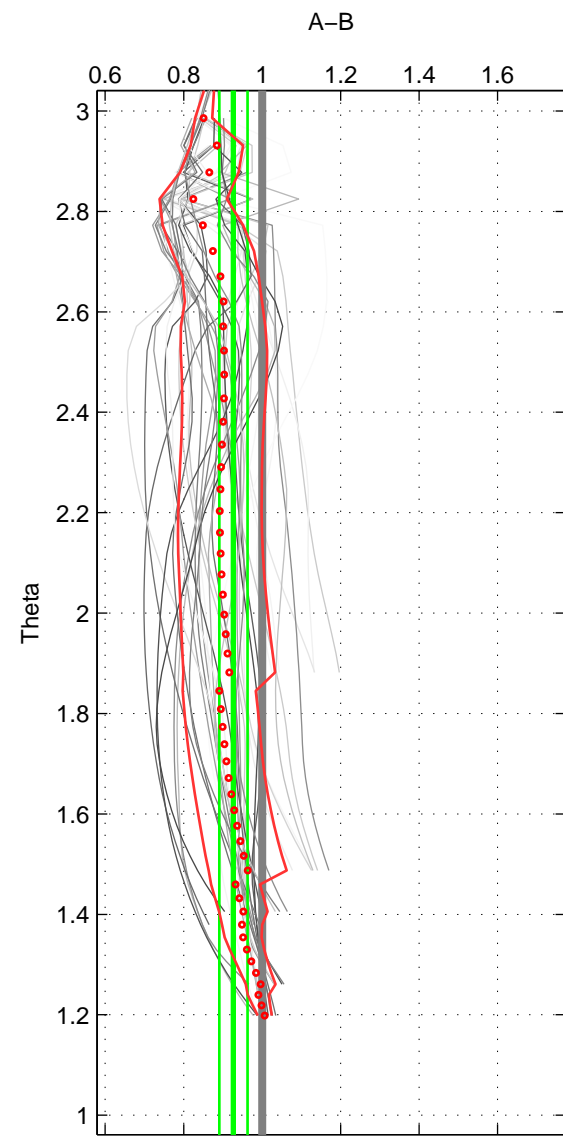

Cruise A (red). Date: Jul 1997 Cruisename: 154-06MT19970707

Cruise B (blue). Date: Sep 2005 Cruisename: 291-64PE20050907

*** "Favourite" values are means of spaces 1 2 3.

	Offset	O.StDev	Ratio	R.Stdev	Rating
SIGMA:	-0.562	0.426	0.933	0.042	4
THETA:	-0.588	0.368	0.927	0.036	4
DEPTH:	-0.441	0.874	0.935	0.071	4
FAV.:	-0.530	0.556	0.932	0.050	4

Profiles of A: 7
 Profiles of B: 7
 Diff profs: 37
 WMoffset (A-B): -0.56195
 WMoffset stdev: 0.42593
 WMratio (A/B): 0.93285
 WMratio stdev: 0.042211

Quality (1-5): 4

Profiles of A: 7
 Profiles of B: 7
 Diff profs: 37
 WMoffset (A-B): -0.58799
 WMoffset stdev: 0.3679
 WMratio (A/B): 0.92675
 WMratio stdev: 0.03606

Quality (1-5): 4

Profiles of A: 7
 Profiles of B: 7
 Diff profs: 37
 WMoffset (A-B): -0.44129
 WMoffset stdev: 0.87367
 WMratio (A/B): 0.93517
 WMratio stdev: 0.070782

Quality (1-5): 4