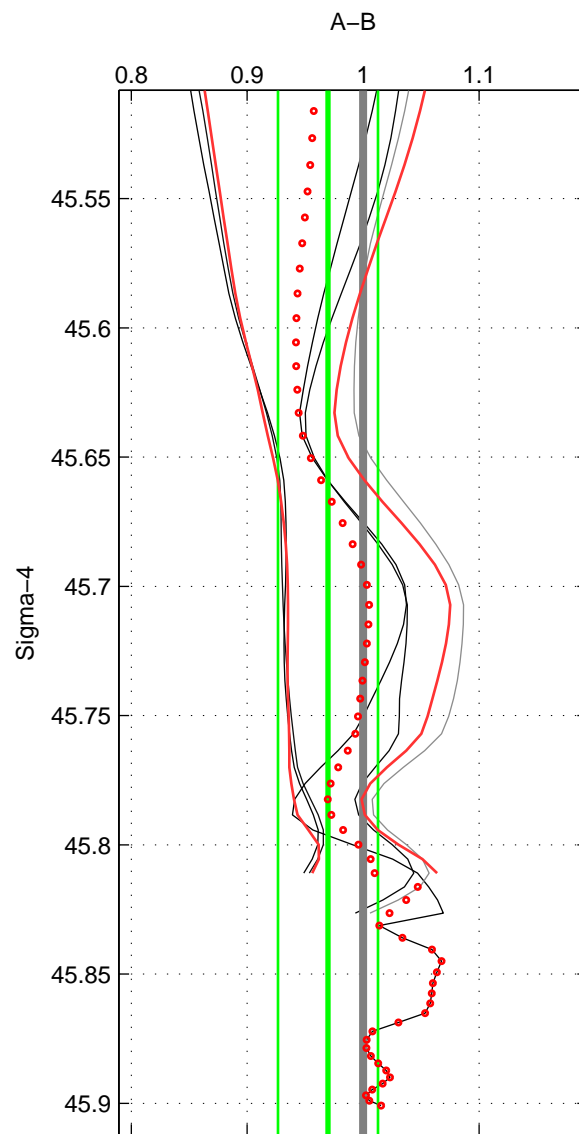

Cruise A (red). Date: Sep 1993 Cruisename: 545-49HG19930807

Cruise B (blue). Date: Sep 2001 Cruisename: 556-49HG20010813

\*\*\* "Favourite" values are means of spaces 1 2 3.

	Offset	O.StDev	Ratio	R.Stdev	Rating
SIGMA:	-4.784	6.801	0.970	0.043	3
THETA:	-4.559	7.252	0.971	0.046	3
DEPTH:	-2.994	6.718	0.981	0.043	3
FAV. :	-4.112	6.924	0.974	0.044	3

Profiles of A: 3  
 Profiles of B: 9  
 Diff profs : 5  
 WMoffset (A-B): -4.7839  
 WMoffset stdev: 6.8015  
 WMratio (A/B): 0.96962  
 WMratio stdev: 0.043106

Quality (1-5): 3

Profiles of A: 3  
 Profiles of B: 9  
 Diff profs : 5  
 WMoffset (A-B): -4.5594  
 WMoffset stdev: 7.2516  
 WMratio (A/B): 0.97109  
 WMratio stdev: 0.046073

Quality (1-5): 3

Profiles of A: 3  
 Profiles of B: 9  
 Diff profs : 5  
 WMoffset (A-B): -2.9939  
 WMoffset stdev: 6.718  
 WMratio (A/B): 0.98115  
 WMratio stdev: 0.042967

Quality (1-5): 3