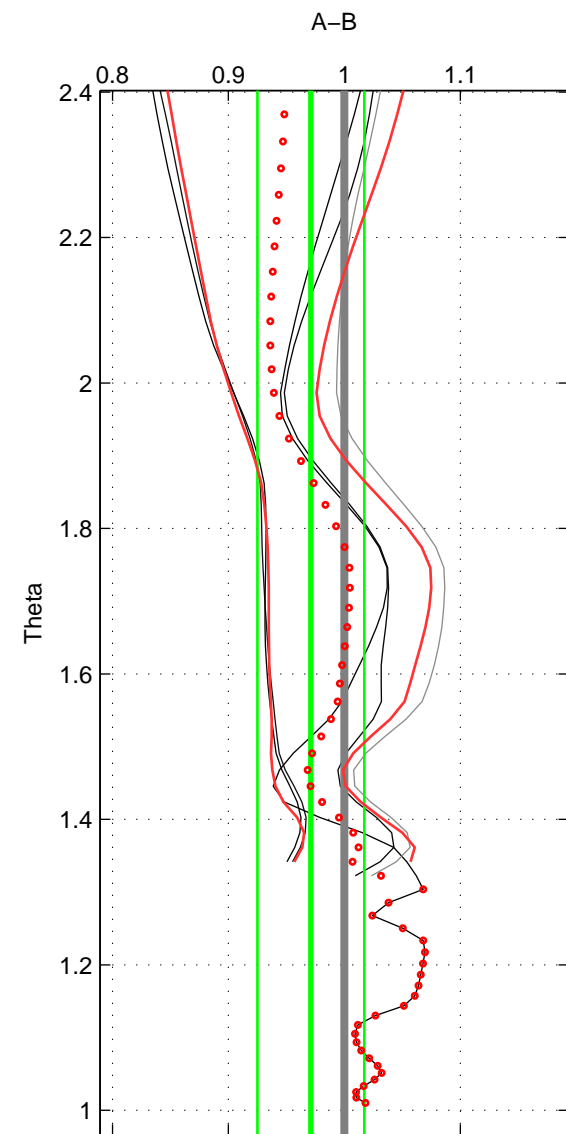

Cruise A (red). Date: Sep 1993 Cruisename: 545-49HG19930807

Cruise B (blue). Date: Sep 2001 Cruisename: 556-49HG20010813

\*\*\* "Favourite" values are means of spaces 1 2 3.

	Offset	O.StDev	Ratio	R.Stdev	Rating
SIGMA:	-4.784	6.801	0.970	0.043	3
THETA:	-4.559	7.252	0.971	0.046	3
DEPTH:	-2.994	6.718	0.981	0.043	3
FAV. :	-4.112	6.924	0.974	0.044	3

Profiles of A: 3  
 Profiles of B: 9  
 Diff profs : 5  
 WMoffset (A-B): -4.7839  
 WMoffset stdev: 6.8015  
 WMratio (A/B): 0.96962  
 WMratio stdev: 0.043106

Quality (1-5): 3

Profiles of A: 3  
 Profiles of B: 9  
 Diff profs : 5  
 WMoffset (A-B): -4.5594  
 WMoffset stdev: 7.2516  
 WMratio (A/B): 0.97109  
 WMratio stdev: 0.046073

Quality (1-5): 3

Profiles of A: 3  
 Profiles of B: 9  
 Diff profs : 5  
 WMoffset (A-B): -2.9939  
 WMoffset stdev: 6.718  
 WMratio (A/B): 0.98115  
 WMratio stdev: 0.042967

Quality (1-5): 3