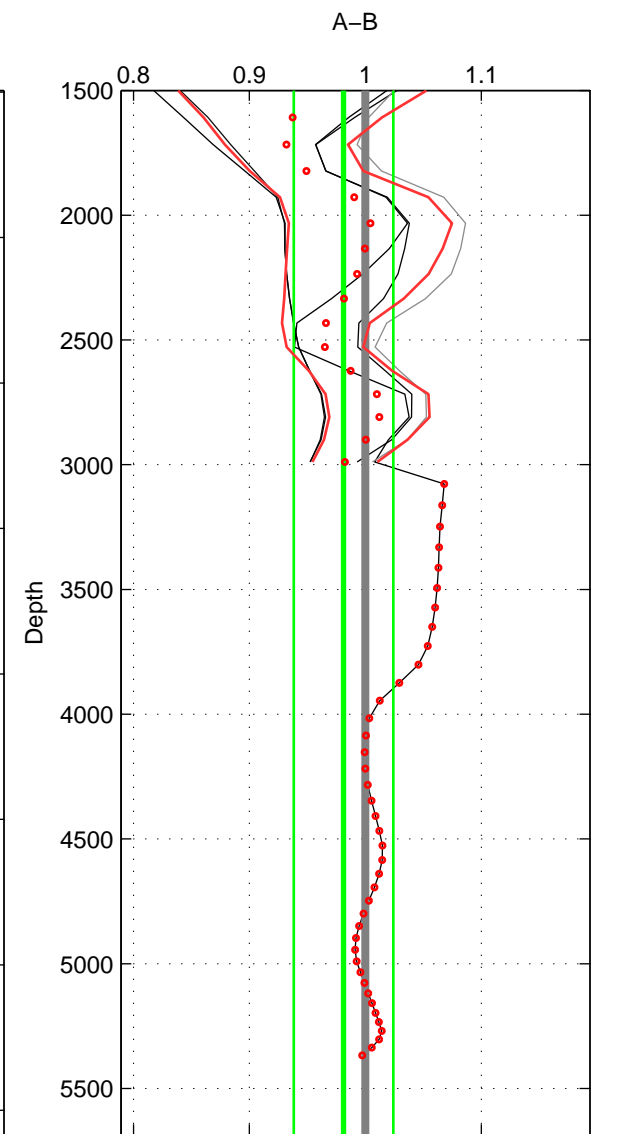

Cruise A (red). Date: Sep 1993 Cruisename: 545-49HG19930807

Cruise B (blue). Date: Sep 2001 Cruisename: 556-49HG20010813

\*\*\* "Favourite" values are means of spaces 1 2 3.

	Offset	O.StDev	Ratio	R.Stdev	Rating
SIGMA:	-4.784	6.801	0.970	0.043	3
THETA:	-4.559	7.252	0.971	0.046	3
DEPTH:	-2.994	6.718	0.981	0.043	3
FAV. :	-4.112	6.924	0.974	0.044	3

Profiles of A: 3  
 Profiles of B: 9  
 Diff profs : 5  
 WMoffset (A-B): -4.7839  
 WMoffset stdev: 6.8015  
 WMratio (A/B): 0.96962  
 WMratio stdev: 0.043106

Quality (1-5): 3

Profiles of A: 3  
 Profiles of B: 9  
 Diff profs : 5  
 WMoffset (A-B): -4.5594  
 WMoffset stdev: 7.2516  
 WMratio (A/B): 0.97109  
 WMratio stdev: 0.046073

Quality (1-5): 3

Profiles of A: 3  
 Profiles of B: 9  
 Diff profs : 5  
 WMoffset (A-B): -2.9939  
 WMoffset stdev: 6.718  
 WMratio (A/B): 0.98115  
 WMratio stdev: 0.042967

Quality (1-5): 3