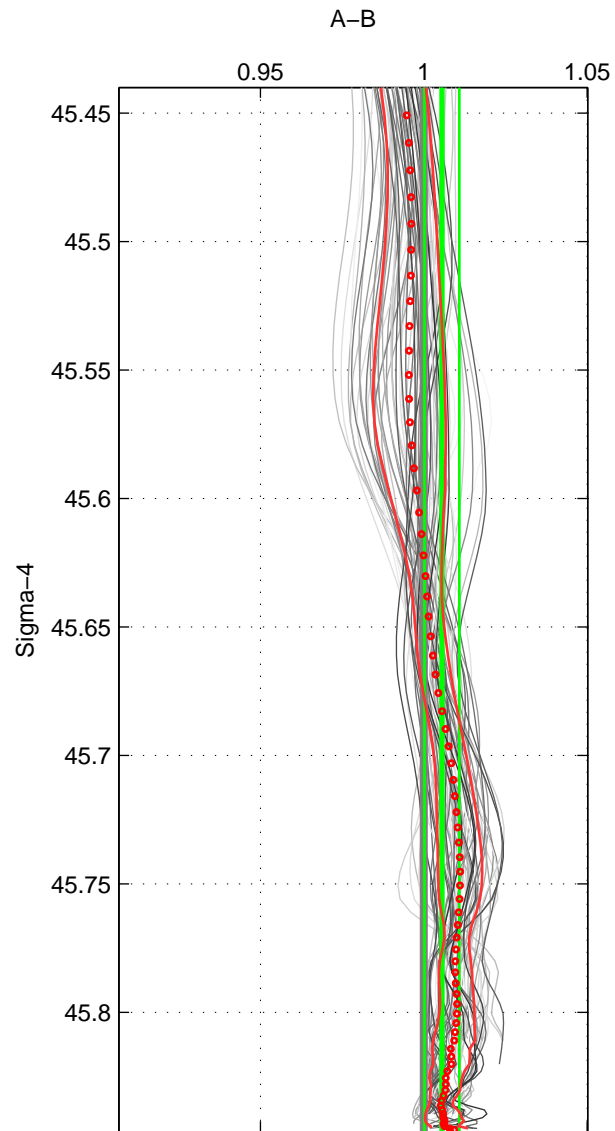

Cruise A (red). Date: Feb 1994 Cruisename: 726-49XK19940216
 Cruise B (blue). Date: Jun 1996 Cruisename: 727-49XK19960617

*** "Favourite" values are means of spaces 1 2 3.

	Offset	O.StDev	Ratio	R.Stdev	Rating
SIGMA:	0.719	0.725	1.006	0.005	5
THETA:	0.794	0.737	1.006	0.005	5
DEPTH:	0.887	0.762	1.006	0.005	5
FAV.:	0.800	0.741	1.006	0.005	5

Profiles of A: 9
 Profiles of B: 11
 Diff profs : 71
 WMoffset (A-B): 0.7187
 WMoffset stdev: 0.72463
 WMratio (A/B): 1.0056
 WMratio stdev: 0.0053444

Quality (1-5): 5

Profiles of A: 9
 Profiles of B: 11
 Diff profs : 71
 WMoffset (A-B): 0.79426
 WMoffset stdev: 0.73699
 WMratio (A/B): 1.0061
 WMratio stdev: 0.0054156

Quality (1-5): 5

Profiles of A: 9
 Profiles of B: 11
 Diff profs : 71
 WMoffset (A-B): 0.8869
 WMoffset stdev: 0.76189
 WMratio (A/B): 1.0064
 WMratio stdev: 0.0054581

Quality (1-5): 5