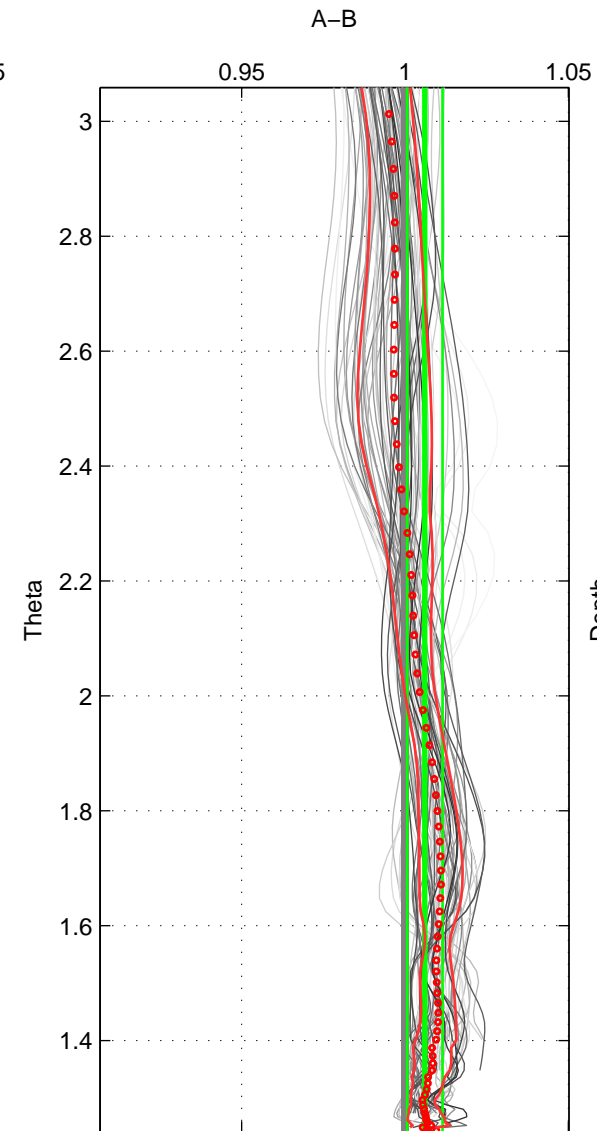

Cruise A (red). Date: Feb 1994 Cruisename: 726-49XK19940216
 Cruise B (blue). Date: Jun 1996 Cruisename: 727-49XK19960617

*** "Favourite" values are means of spaces 1 2 3.

	Offset	O.StDev	Ratio	R.Stdev	Rating
SIGMA:	0.719	0.725	1.006	0.005	5
THETA:	0.794	0.737	1.006	0.005	5
DEPTH:	0.887	0.762	1.006	0.005	5
FAV.:	0.800	0.741	1.006	0.005	5

Profiles of A: 9
 Profiles of B: 11
 Diff profs : 71
 WMoffset (A-B): 0.7187
 WMoffset stdev: 0.72463
 WMratio (A/B): 1.0056
 WMratio stdev: 0.0053444

Quality (1-5): 5

Profiles of A: 9
 Profiles of B: 11
 Diff profs : 71
 WMoffset (A-B): 0.79426
 WMoffset stdev: 0.73699
 WMratio (A/B): 1.0061
 WMratio stdev: 0.0054156

Quality (1-5): 5

Profiles of A: 9
 Profiles of B: 11
 Diff profs : 71
 WMoffset (A-B): 0.8869
 WMoffset stdev: 0.76189
 WMratio (A/B): 1.0064
 WMratio stdev: 0.0054581

Quality (1-5): 5