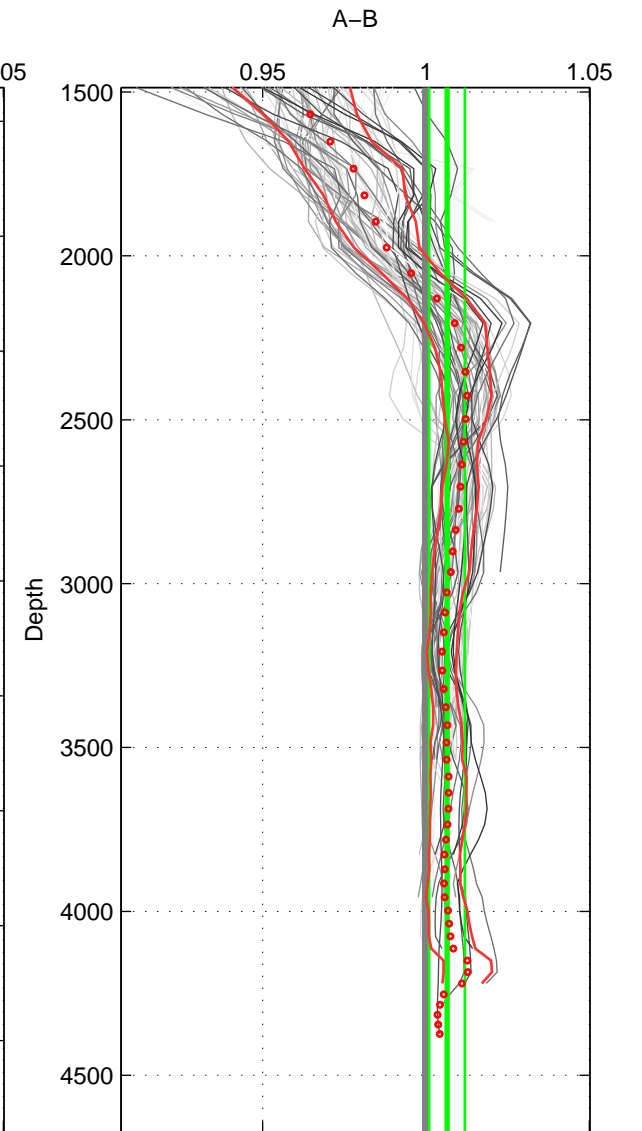

Cruise A (red). Date: Feb 1994 Cruisename: 726-49XK19940216
 Cruise B (blue). Date: Jun 1996 Cruisename: 727-49XK19960617

*** "Favourite" values are means of spaces 1 2 3.

	Offset	O.StDev	Ratio	R.Stdev	Rating
SIGMA:	0.719	0.725	1.006	0.005	5
THETA:	0.794	0.737	1.006	0.005	5
DEPTH:	0.887	0.762	1.006	0.005	5
FAV.:	0.800	0.741	1.006	0.005	5

Profiles of A: 9
 Profiles of B: 11
 Diff profs : 71
 WMoffset (A-B): 0.7187
 WMoffset stdev: 0.72463
 WMratio (A/B): 1.0056
 WMratio stdev: 0.0053444

Quality (1-5): 5

Profiles of A: 9
 Profiles of B: 11
 Diff profs : 71
 WMoffset (A-B): 0.79426
 WMoffset stdev: 0.73699
 WMratio (A/B): 1.0061
 WMratio stdev: 0.0054156

Quality (1-5): 5

Profiles of A: 9
 Profiles of B: 11
 Diff profs : 71
 WMoffset (A-B): 0.8869
 WMoffset stdev: 0.76189
 WMratio (A/B): 1.0064
 WMratio stdev: 0.0054581

Quality (1-5): 5