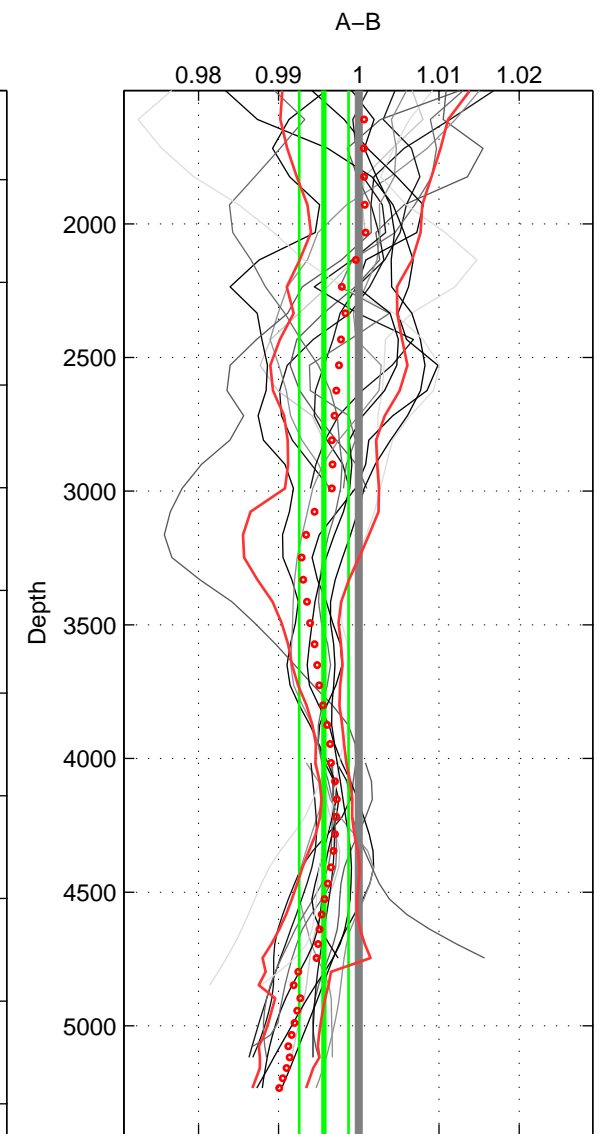

Cruise A (red). Date: Mar 2005 Cruisename: 604-49NZ20050228

Cruise B (blue). Date: Jun 2006 Cruisename: 608-49NZ20060526

*** "Favourite" values are means of spaces 1 2 3.

	Offset	O.StDev	Ratio	R.Stdev	Rating
SIGMA:	-0.517	0.617	0.997	0.004	5
THETA:	-0.358	0.622	0.998	0.004	5
DEPTH:	-0.654	0.457	0.996	0.003	5
FAV. :	-0.510	0.566	0.997	0.004	5

Profiles of A: 3
 Profiles of B: 16
 Diff profs : 16
 WMoffset (A-B): -0.51687
 WMoffset stdev: 0.61728
 WMratio (A/B): 0.99669
 WMratio stdev: 0.004089

Quality (1-5): 5

Profiles of A: 3
 Profiles of B: 16
 Diff profs : 16
 WMoffset (A-B): -0.35797
 WMoffset stdev: 0.62232
 WMratio (A/B): 0.9977
 WMratio stdev: 0.0041368

Quality (1-5): 5

Profiles of A: 3
 Profiles of B: 16
 Diff profs : 16
 WMoffset (A-B): -0.65408
 WMoffset stdev: 0.45733
 WMratio (A/B): 0.99563
 WMratio stdev: 0.0030775

Quality (1-5): 5