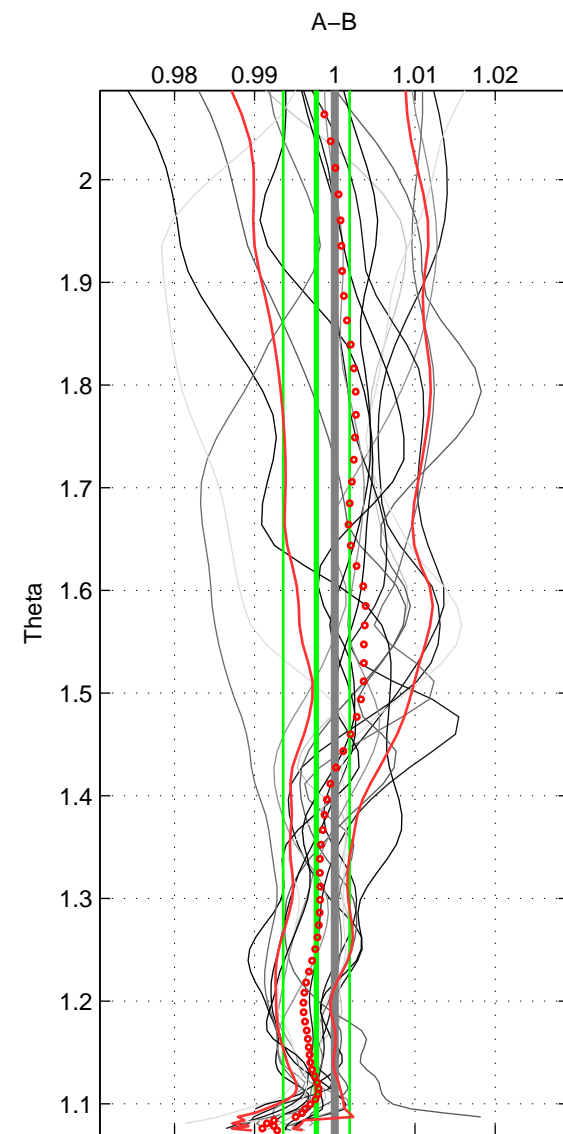

Cruise A (red). Date: Mar 2005 Cruisename: 604-49NZ20050228

Cruise B (blue). Date: Jun 2006 Cruisename: 608-49NZ20060526

*** "Favourite" values are means of spaces 1 2 3.

	Offset	O.StDev	Ratio	R.Stdev	Rating
SIGMA:	-0.517	0.617	0.997	0.004	5
THETA:	-0.358	0.622	0.998	0.004	5
DEPTH:	-0.654	0.457	0.996	0.003	5
FAV. :	-0.510	0.566	0.997	0.004	5

Profiles of A: 3
 Profiles of B: 16
 Diff profs : 16
 WMoffset (A-B): -0.51687
 WMoffset stdev: 0.61728
 WMratio (A/B): 0.99669
 WMratio stdev: 0.004089

Quality (1-5): 5

Profiles of A: 3
 Profiles of B: 16
 Diff profs : 16
 WMoffset (A-B): -0.35797
 WMoffset stdev: 0.62232
 WMratio (A/B): 0.9977
 WMratio stdev: 0.0041368

Quality (1-5): 5

Profiles of A: 3
 Profiles of B: 16
 Diff profs : 16
 WMoffset (A-B): -0.65408
 WMoffset stdev: 0.45733
 WMratio (A/B): 0.99563
 WMratio stdev: 0.0030775

Quality (1-5): 5