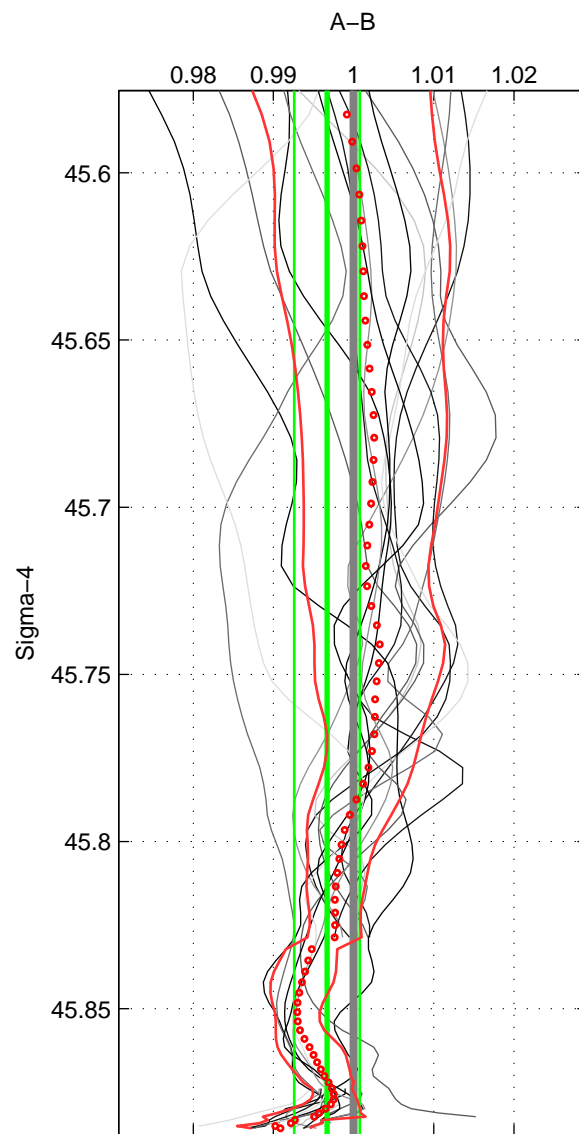

Cruise A (red). Date: Mar 2005 Cruisename: 604-49NZ20050228

Cruise B (blue). Date: Jun 2006 Cruisename: 608-49NZ20060526

*** "Favourite" values are means of spaces 1 2 3.

	Offset	O.StDev	Ratio	R.Stdev	Rating
SIGMA:	-0.517	0.617	0.997	0.004	5
THETA:	-0.358	0.622	0.998	0.004	5
DEPTH:	-0.654	0.457	0.996	0.003	5
FAV. :	-0.510	0.566	0.997	0.004	5

Profiles of A: 3
 Profiles of B: 16
 Diff profs : 16
 WMoffset (A-B): -0.51687
 WMoffset stdev: 0.61728
 WMratio (A/B): 0.99669
 WMratio stdev: 0.004089

Quality (1-5): 5

Profiles of A: 3
 Profiles of B: 16
 Diff profs : 16
 WMoffset (A-B): -0.35797
 WMoffset stdev: 0.62232
 WMratio (A/B): 0.9977
 WMratio stdev: 0.0041368

Quality (1-5): 5

Profiles of A: 3
 Profiles of B: 16
 Diff profs : 16
 WMoffset (A-B): -0.65408
 WMoffset stdev: 0.45733
 WMratio (A/B): 0.99563
 WMratio stdev: 0.0030775

Quality (1-5): 5