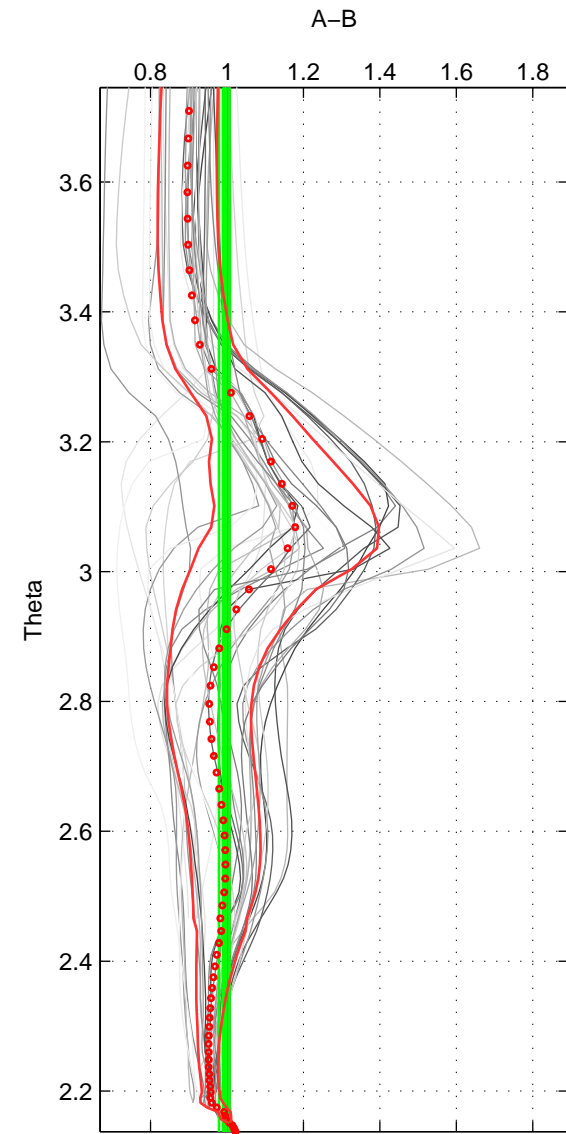

Cruise A (red). Date: Aug 1993 Cruisename: 251-33MW19930704.1

Cruise B (blue). Date: Jun 2002 Cruisename: 274-35TH20020611

*** "Favourite" values are means of spaces 1 2 3.

	Offset	O.StDev	Ratio	R.Stdev	Rating
SIGMA:	-1.098	1.222	0.961	0.034	5
THETA:	-0.371	0.689	0.993	0.014	5
DEPTH:	-0.803	1.157	0.983	0.028	5
FAV.:	-0.758	1.023	0.979	0.025	5

Profiles of A: 5
 Profiles of B: 17
 Diff profs : 34
 WMoffset (A-B): -1.0984
 WMoffset stdev: 1.2223
 WMratio (A/B): 0.96089
 WMratio stdev: 0.034026

Quality (1-5): 5

Profiles of A: 5
 Profiles of B: 17
 Diff profs : 34
 WMoffset (A-B): -0.37095
 WMoffset stdev: 0.68948
 WMratio (A/B): 0.99284
 WMratio stdev: 0.013516

Quality (1-5): 5

Profiles of A: 5
 Profiles of B: 17
 Diff profs : 34
 WMoffset (A-B): -0.80322
 WMoffset stdev: 1.1574
 WMratio (A/B): 0.98252
 WMratio stdev: 0.027711

Quality (1-5): 5