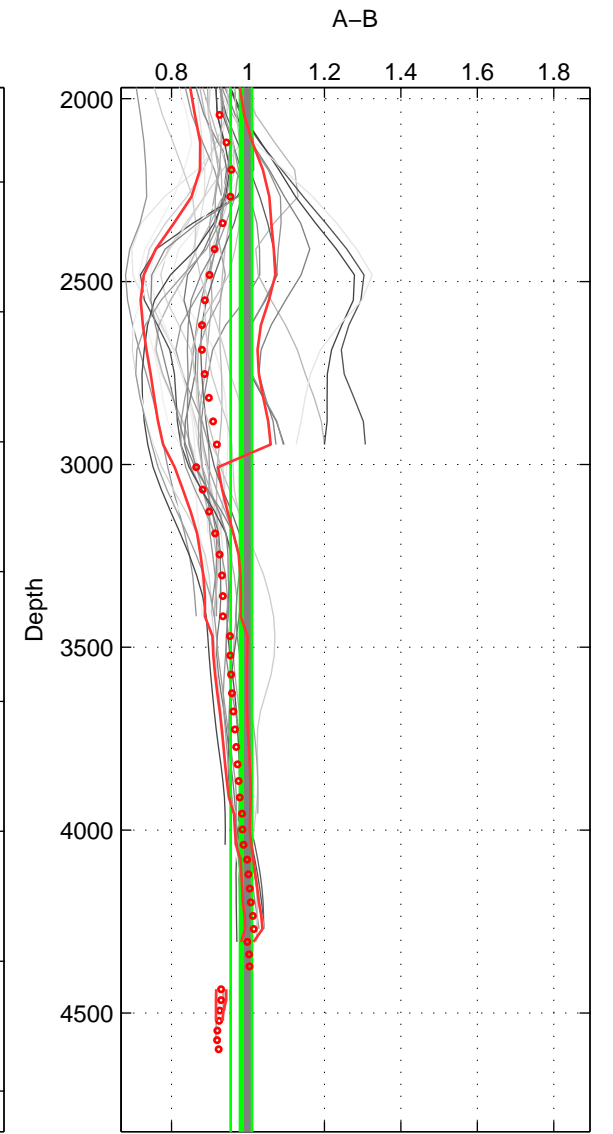

Cruise A (red). Date: Aug 1993 Cruisename: 251-33MW19930704.1

Cruise B (blue). Date: Jun 2002 Cruisename: 274-35TH20020611

*** "Favourite" values are means of spaces 1 2 3.

	Offset	O.StDev	Ratio	R.Stdev	Rating
SIGMA:	-1.098	1.222	0.961	0.034	5
THETA:	-0.371	0.689	0.993	0.014	5
DEPTH:	-0.803	1.157	0.983	0.028	5
FAV.:	-0.758	1.023	0.979	0.025	5

Profiles of A: 5
 Profiles of B: 17
 Diff profs : 34
 WMoffset (A-B): -1.0984
 WMoffset stdev: 1.2223
 WMratio (A/B): 0.96089
 WMratio stdev: 0.034026

Quality (1-5): 5

Profiles of A: 5
 Profiles of B: 17
 Diff profs : 34
 WMoffset (A-B): -0.37095
 WMoffset stdev: 0.68948
 WMratio (A/B): 0.99284
 WMratio stdev: 0.013516

Quality (1-5): 5

Profiles of A: 5
 Profiles of B: 17
 Diff profs : 34
 WMoffset (A-B): -0.80322
 WMoffset stdev: 1.1574
 WMratio (A/B): 0.98252
 WMratio stdev: 0.027711

Quality (1-5): 5