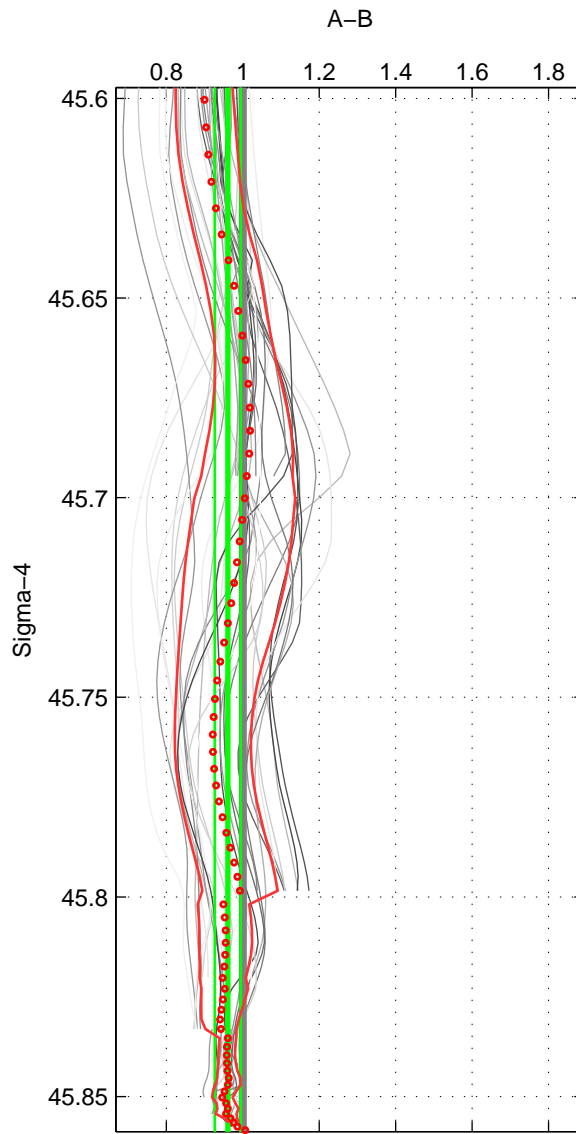

Cruise A (red). Date: Aug 1993 Cruisename: 251-33MW19930704.1

Cruise B (blue). Date: Jun 2002 Cruisename: 274-35TH20020611

*** "Favourite" values are means of spaces 1 2 3.

	Offset	O.StDev	Ratio	R.Stdev	Rating
SIGMA:	-1.098	1.222	0.961	0.034	5
THETA:	-0.371	0.689	0.993	0.014	5
DEPTH:	-0.803	1.157	0.983	0.028	5
FAV.:	-0.758	1.023	0.979	0.025	5

Profiles of A: 5
 Profiles of B: 17
 Diff profs : 34
 WMoffset (A-B): -1.0984
 WMoffset stdev: 1.2223
 WMratio (A/B): 0.96089
 WMratio stdev: 0.034026

Quality (1-5): 5

Profiles of A: 5
 Profiles of B: 17
 Diff profs : 34
 WMoffset (A-B): -0.37095
 WMoffset stdev: 0.68948
 WMratio (A/B): 0.99284
 WMratio stdev: 0.013516

Quality (1-5): 5

Profiles of A: 5
 Profiles of B: 17
 Diff profs : 34
 WMoffset (A-B): -0.80322
 WMoffset stdev: 1.1574
 WMratio (A/B): 0.98252
 WMratio stdev: 0.027711

Quality (1-5): 5