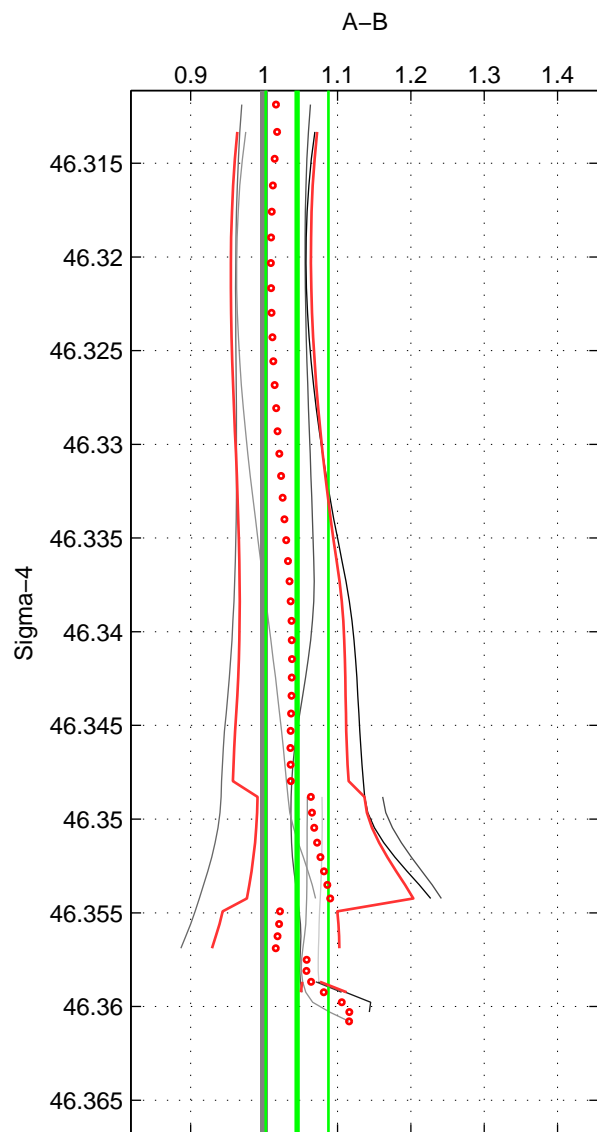

Cruise A (red). Date: Aug 2002 Cruisename: 52-32H120020718  
 Cruise B (blue). Date: Sep 2005 Cruisename: 110-77DN20050819

\*\*\* "Favourite" values are means of spaces 1 2 3.

	Offset	O.StDev	Ratio	R.Stdev	Rating
SIGMA:	0.426	0.460	1.045	0.043	2
THETA:	0.473	0.562	1.038	0.046	2
DEPTH:	0.169	0.261	1.014	0.021	2
FAV.:	0.356	0.428	1.032	0.037	2

Profiles of A: 4  
 Profiles of B: 3  
 Diff profs : 9  
 WMoffset (A-B): 0.4264  
 WMoffset stdev: 0.45995  
 WMratio (A/B): 1.0449  
 WMratio stdev: 0.042654

Quality (1-5): 2

Profiles of A: 4  
 Profiles of B: 3  
 Diff profs : 10  
 WMoffset (A-B): 0.47343  
 WMoffset stdev: 0.56242  
 WMratio (A/B): 1.0385  
 WMratio stdev: 0.046216

Quality (1-5): 2

Profiles of A: 4  
 Profiles of B: 3  
 Diff profs : 10  
 WMoffset (A-B): 0.1694  
 WMoffset stdev: 0.26116  
 WMratio (A/B): 1.0139  
 WMratio stdev: 0.021188

Quality (1-5): 2