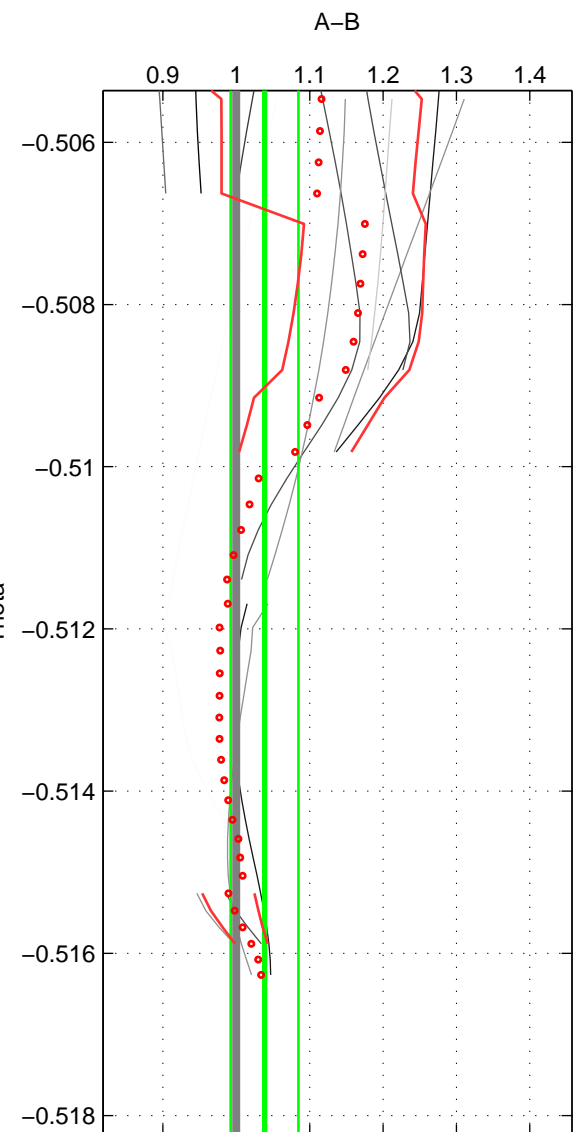

Cruise A (red). Date: Aug 2002 Cruisename: 52-32H120020718  
 Cruise B (blue). Date: Sep 2005 Cruisename: 110-77DN20050819

\*\*\* "Favourite" values are means of spaces 1 2 3.

	Offset	O.StDev	Ratio	R.Stdev	Rating
SIGMA:	0.426	0.460	1.045	0.043	2
THETA:	0.473	0.562	1.038	0.046	2
DEPTH:	0.169	0.261	1.014	0.021	2
FAV.:	0.356	0.428	1.032	0.037	2

Profiles of A: 4  
 Profiles of B: 3  
 Diff profs : 9  
 WMoffset (A-B): 0.4264  
 WMoffset stdev: 0.45995  
 WMratio (A/B): 1.0449  
 WMratio stdev: 0.042654

Quality (1-5): 2

Profiles of A: 4  
 Profiles of B: 3  
 Diff profs : 10  
 WMoffset (A-B): 0.47343  
 WMoffset stdev: 0.56242  
 WMratio (A/B): 1.0385  
 WMratio stdev: 0.046216

Quality (1-5): 2

Profiles of A: 4  
 Profiles of B: 3  
 Diff profs : 10  
 WMoffset (A-B): 0.1694  
 WMoffset stdev: 0.26116  
 WMratio (A/B): 1.0139  
 WMratio stdev: 0.021188

Quality (1-5): 2