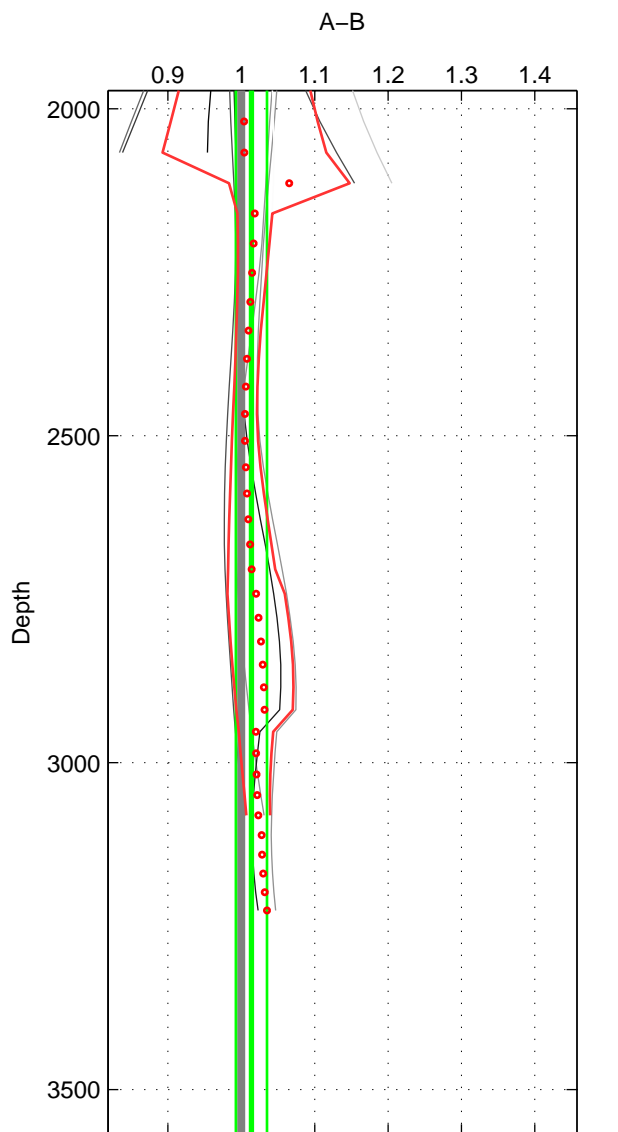

Cruise A (red). Date: Aug 2002 Cruisename: 52-32H120020718  
 Cruise B (blue). Date: Sep 2005 Cruisename: 110-77DN20050819

\*\*\* "Favourite" values are means of spaces 1 2 3.

	Offset	O.StDev	Ratio	R.Stdev	Rating
SIGMA:	0.426	0.460	1.045	0.043	2
THETA:	0.473	0.562	1.038	0.046	2
DEPTH:	0.169	0.261	1.014	0.021	2
FAV.:	0.356	0.428	1.032	0.037	2

Profiles of A: 4  
 Profiles of B: 3  
 Diff profs : 9  
 WMoffset (A-B): 0.4264  
 WMoffset stdev: 0.45995  
 WMratio (A/B): 1.0449  
 WMratio stdev: 0.042654

Quality (1-5): 2

Profiles of A: 4  
 Profiles of B: 3  
 Diff profs : 10  
 WMoffset (A-B): 0.47343  
 WMoffset stdev: 0.56242  
 WMratio (A/B): 1.0385  
 WMratio stdev: 0.046216

Quality (1-5): 2

Profiles of A: 4  
 Profiles of B: 3  
 Diff profs : 10  
 WMoffset (A-B): 0.1694  
 WMoffset stdev: 0.26116  
 WMratio (A/B): 1.0139  
 WMratio stdev: 0.021188

Quality (1-5): 2