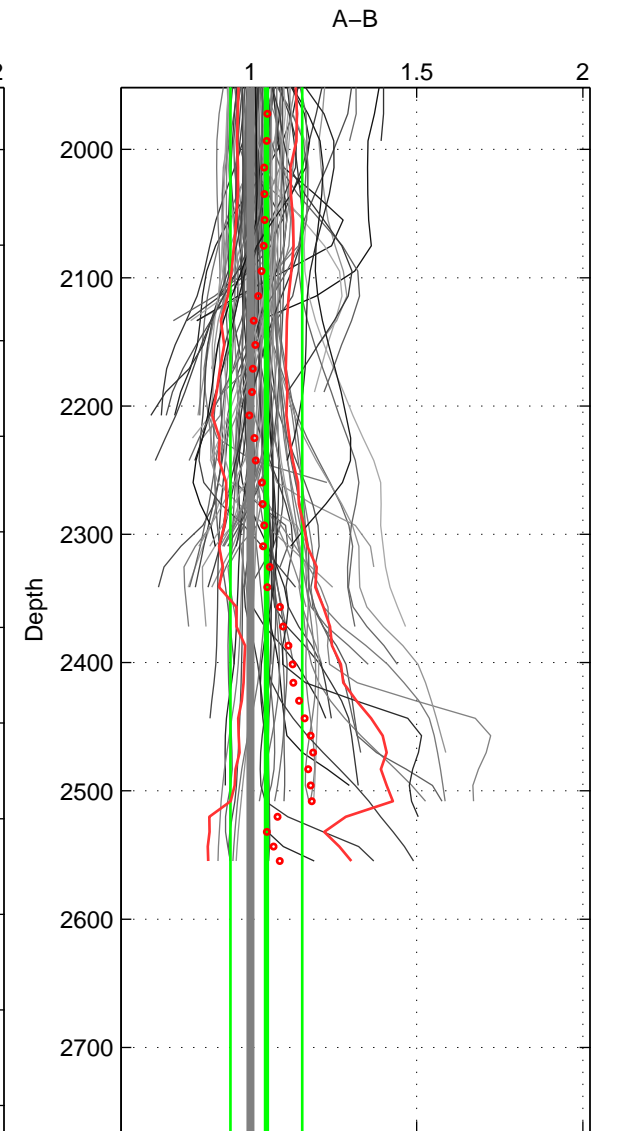

Cruise A (red). Date: Aug 1994 Cruisename: 90-58JH19940723

Cruise B (blue). Date: Apr 1991 Cruisename: 297-64TR19910408

*** "Favourite" values are means of spaces 1 2 3.

	Offset	O.StDev	Ratio	R.Stdev	Rating
SIGMA:	-0.019	0.545	1.001	0.049	4
THETA:	0.026	0.453	1.005	0.042	4
DEPTH:	0.525	1.212	1.048	0.108	4
FAV.:	0.177	0.737	1.018	0.066	4

Profiles of A: 10
 Profiles of B: 27
 Diff profs : 100
 WMoffset (A-B): -0.019237
 WMoffset stdev: 0.54534
 WMratio (A/B): 1.0013
 WMratio stdev: 0.048902

Quality (1-5): 4

Profiles of A: 10
 Profiles of B: 27
 Diff profs : 100
 WMoffset (A-B): 0.026476
 WMoffset stdev: 0.45283
 WMratio (A/B): 1.005
 WMratio stdev: 0.041646

Quality (1-5): 4

Profiles of A: 10
 Profiles of B: 27
 Diff profs : 100
 WMoffset (A-B): 0.52463
 WMoffset stdev: 1.2123
 WMratio (A/B): 1.0479
 WMratio stdev: 0.108

Quality (1-5): 4