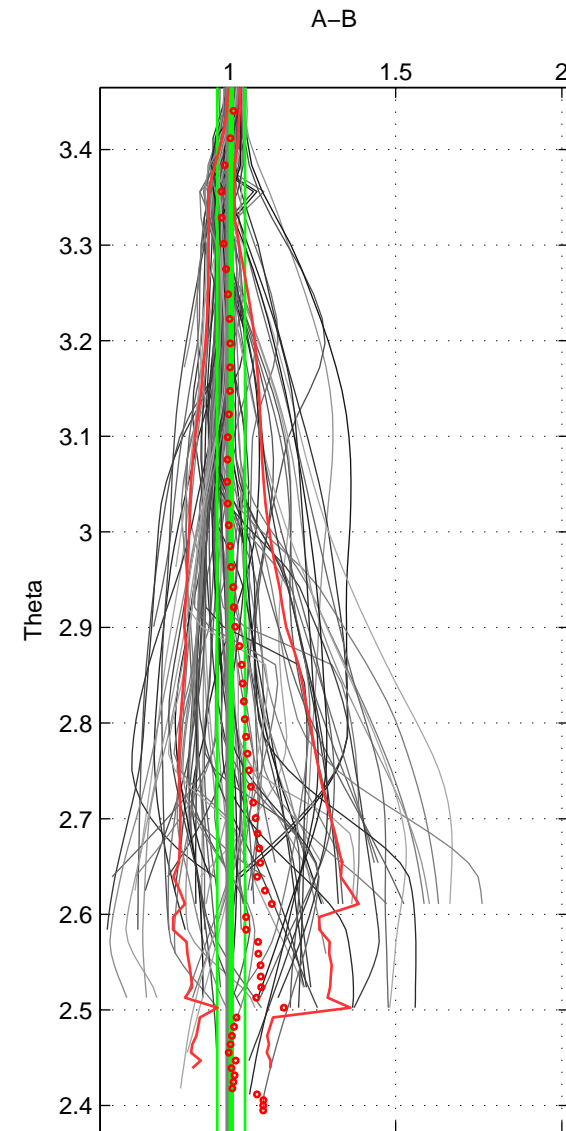

Cruise A (red). Date: Aug 1994 Cruisename: 90-58JH19940723

Cruise B (blue). Date: Apr 1991 Cruisename: 297-64TR19910408

*** "Favourite" values are means of spaces 1 2 3.

	Offset	O.StDev	Ratio	R.Stdev	Rating
SIGMA:	-0.019	0.545	1.001	0.049	4
THETA:	0.026	0.453	1.005	0.042	4
DEPTH:	0.525	1.212	1.048	0.108	4
FAV.:	0.177	0.737	1.018	0.066	4

Profiles of A: 10
 Profiles of B: 27
 Diff profs : 100
 WMoffset (A-B): -0.019237
 WMoffset stdev: 0.54534
 WMratio (A/B): 1.0013
 WMratio stdev: 0.048902

Quality (1-5): 4

Profiles of A: 10
 Profiles of B: 27
 Diff profs : 100
 WMoffset (A-B): 0.026476
 WMoffset stdev: 0.45283
 WMratio (A/B): 1.005
 WMratio stdev: 0.041646

Quality (1-5): 4

Profiles of A: 10
 Profiles of B: 27
 Diff profs : 100
 WMoffset (A-B): 0.52463
 WMoffset stdev: 1.2123
 WMratio (A/B): 1.0479
 WMratio stdev: 0.108

Quality (1-5): 4