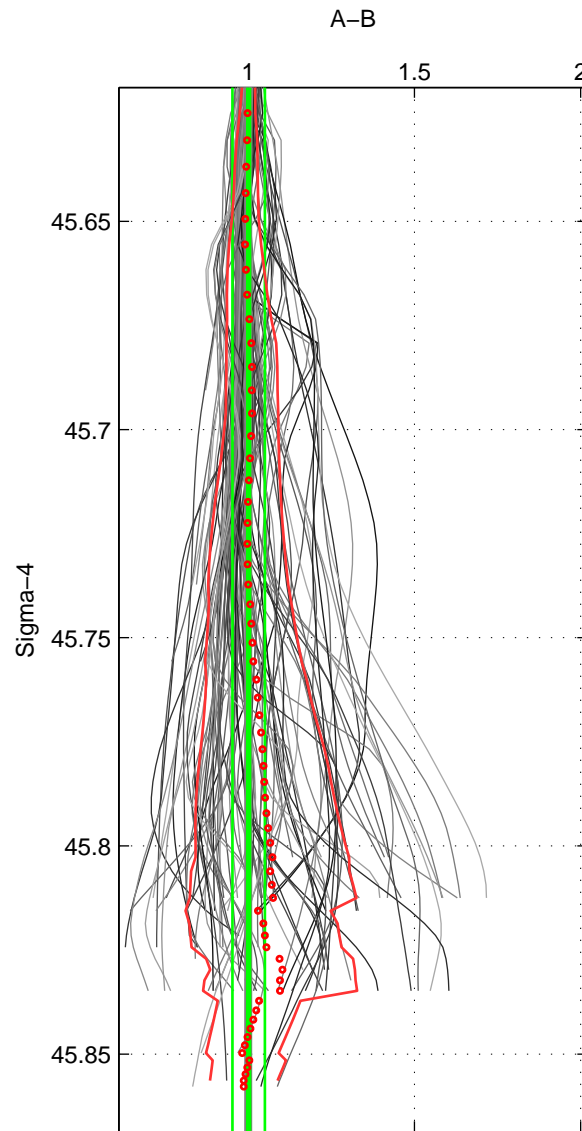

Cruise A (red). Date: Aug 1994 Cruisename: 90-58JH19940723

Cruise B (blue). Date: Apr 1991 Cruisename: 297-64TR19910408

*** "Favourite" values are means of spaces 1 2 3.

	Offset	O.StDev	Ratio	R.Stdev	Rating
SIGMA:	-0.019	0.545	1.001	0.049	4
THETA:	0.026	0.453	1.005	0.042	4
DEPTH:	0.525	1.212	1.048	0.108	4
FAV.:	0.177	0.737	1.018	0.066	4

Profiles of A: 10
 Profiles of B: 27
 Diff profs : 100
 WMoffset (A-B): -0.019237
 WMoffset stdev: 0.54534
 WMratio (A/B): 1.0013
 WMratio stdev: 0.048902

Quality (1-5): 4

Profiles of A: 10
 Profiles of B: 27
 Diff profs : 100
 WMoffset (A-B): 0.026476
 WMoffset stdev: 0.45283
 WMratio (A/B): 1.005
 WMratio stdev: 0.041646

Quality (1-5): 4

Profiles of A: 10
 Profiles of B: 27
 Diff profs : 100
 WMoffset (A-B): 0.52463
 WMoffset stdev: 1.2123
 WMratio (A/B): 1.0479
 WMratio stdev: 0.108

Quality (1-5): 4