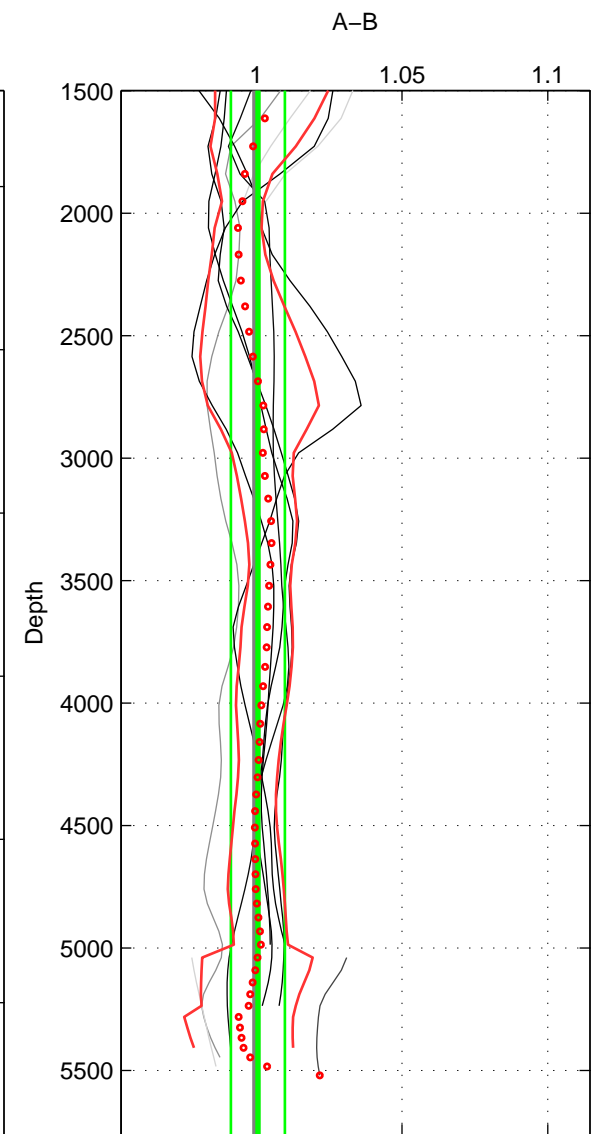

Cruise A (red). Date: Nov 1997 Cruisename: 581-49NZ19971111  
 Cruise B (blue). Date: Jun 2001 Cruisename: 591-49NZ20010604

\*\*\* "Favourite" values are those of space 2.

	Offset	O.StDev	Ratio	R.Stdev	Rating
SIGMA:	-0.306	1.335	0.998	0.009	4
THETA:	0.988	2.404	1.007	0.017	5
DEPTH:	0.091	1.394	1.001	0.009	4
FAV.:	0.988	2.404	1.007	0.017	5

Profiles of A: 6  
 Profiles of B: 9  
 Diff profs: 9  
 WMoffset (A-B): -0.30616  
 WMoffset stdev: 1.3352  
 WMratio (A/B): 0.99795  
 WMratio stdev: 0.0086012

Quality (1-5): 4

Profiles of A: 6  
 Profiles of B: 10  
 Diff profs: 10  
 WMoffset (A-B): 0.98817  
 WMoffset stdev: 2.4036  
 WMratio (A/B): 1.0068  
 WMratio stdev: 0.016644

Quality (1-5): 5

Profiles of A: 6  
 Profiles of B: 9  
 Diff profs: 9  
 WMoffset (A-B): 0.090759  
 WMoffset stdev: 1.3942  
 WMratio (A/B): 1.0006  
 WMratio stdev: 0.0092632

Quality (1-5): 4