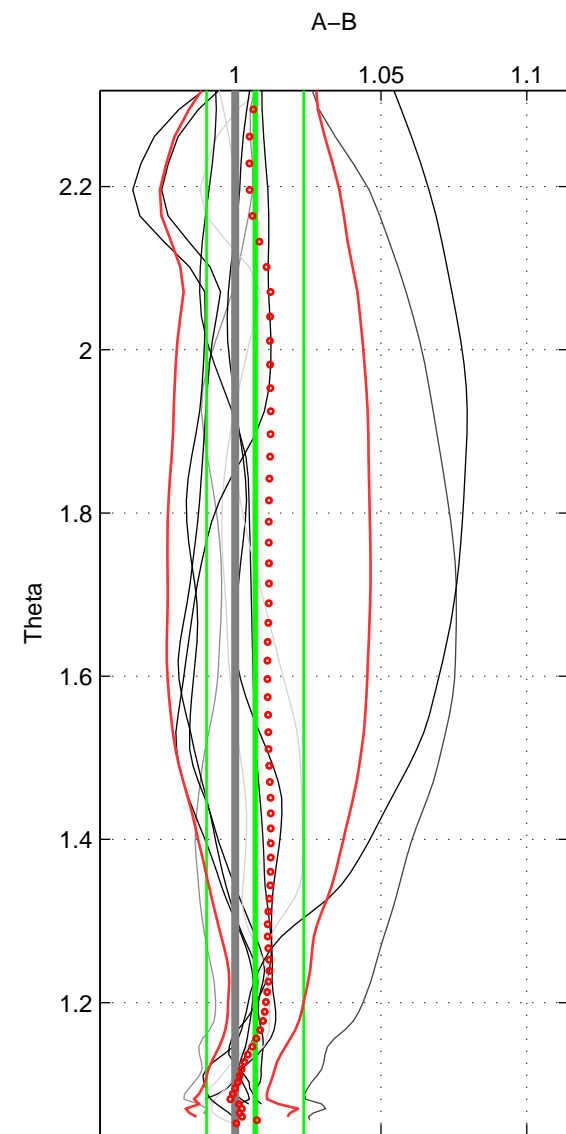

Cruise A (red). Date: Nov 1997 Cruisename: 581-49NZ19971111  
 Cruise B (blue). Date: Jun 2001 Cruisename: 591-49NZ20010604

\*\*\* "Favourite" values are those of space 2.

	Offset	O.StDev	Ratio	R.Stdev	Rating
SIGMA:	-0.306	1.335	0.998	0.009	4
THETA:	0.988	2.404	1.007	0.017	5
DEPTH:	0.091	1.394	1.001	0.009	4
FAV.:	0.988	2.404	1.007	0.017	5

Profiles of A: 6  
 Profiles of B: 9  
 Diff profs: 9  
 WMoffset (A-B): -0.30616  
 WMoffset stdev: 1.3352  
 WMratio (A/B): 0.99795  
 WMratio stdev: 0.0086012

Quality (1-5): 4

Profiles of A: 6  
 Profiles of B: 10  
 Diff profs: 10  
 WMoffset (A-B): 0.98817  
 WMoffset stdev: 2.4036  
 WMratio (A/B): 1.0068  
 WMratio stdev: 0.016644

Quality (1-5): 5

Profiles of A: 6  
 Profiles of B: 9  
 Diff profs: 9  
 WMoffset (A-B): 0.090759  
 WMoffset stdev: 1.3942  
 WMratio (A/B): 1.0006  
 WMratio stdev: 0.0092632

Quality (1-5): 4