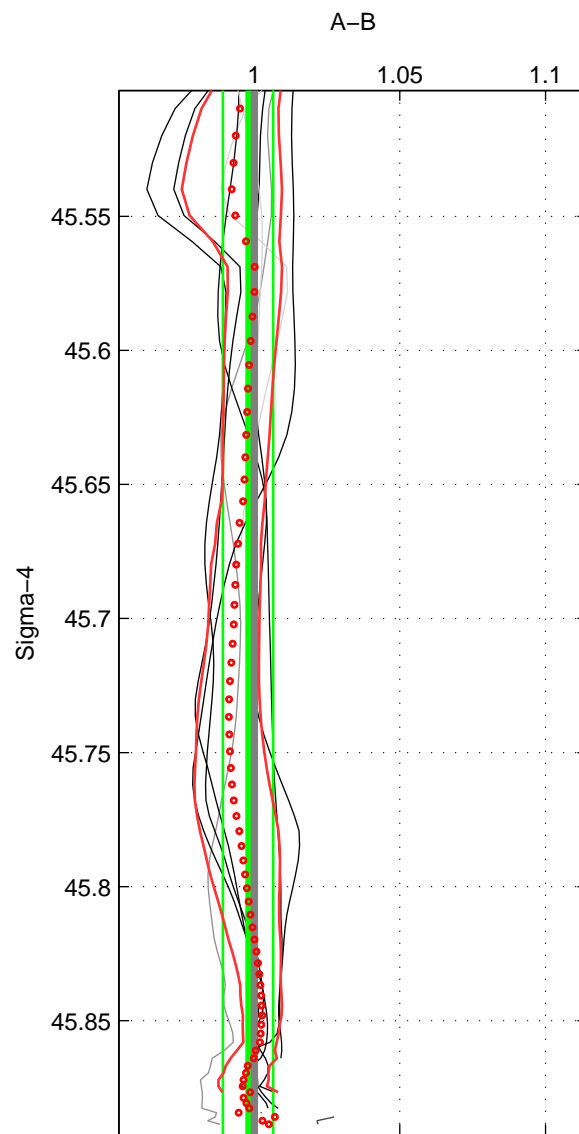

Cruise A (red). Date: Nov 1997 Cruisename: 581-49NZ19971111  
 Cruise B (blue). Date: Jun 2001 Cruisename: 591-49NZ20010604

\*\*\* "Favourite" values are those of space 2.

	Offset	O.StDev	Ratio	R.Stdev	Rating
SIGMA:	-0.306	1.335	0.998	0.009	4
THETA:	0.988	2.404	1.007	0.017	5
DEPTH:	0.091	1.394	1.001	0.009	4
FAV.:	0.988	2.404	1.007	0.017	5

Profiles of A: 6  
 Profiles of B: 9  
 Diff profs: 9  
 WMoffset (A-B): -0.30616  
 WMoffset stdev: 1.3352  
 WMratio (A/B): 0.99795  
 WMratio stdev: 0.0086012

Quality (1-5): 4

Profiles of A: 6  
 Profiles of B: 10  
 Diff profs: 10  
 WMoffset (A-B): 0.98817  
 WMoffset stdev: 2.4036  
 WMratio (A/B): 1.0068  
 WMratio stdev: 0.016644

Quality (1-5): 5

Profiles of A: 6  
 Profiles of B: 9  
 Diff profs: 9  
 WMoffset (A-B): 0.090759  
 WMoffset stdev: 1.3942  
 WMratio (A/B): 1.0006  
 WMratio stdev: 0.0092632

Quality (1-5): 4