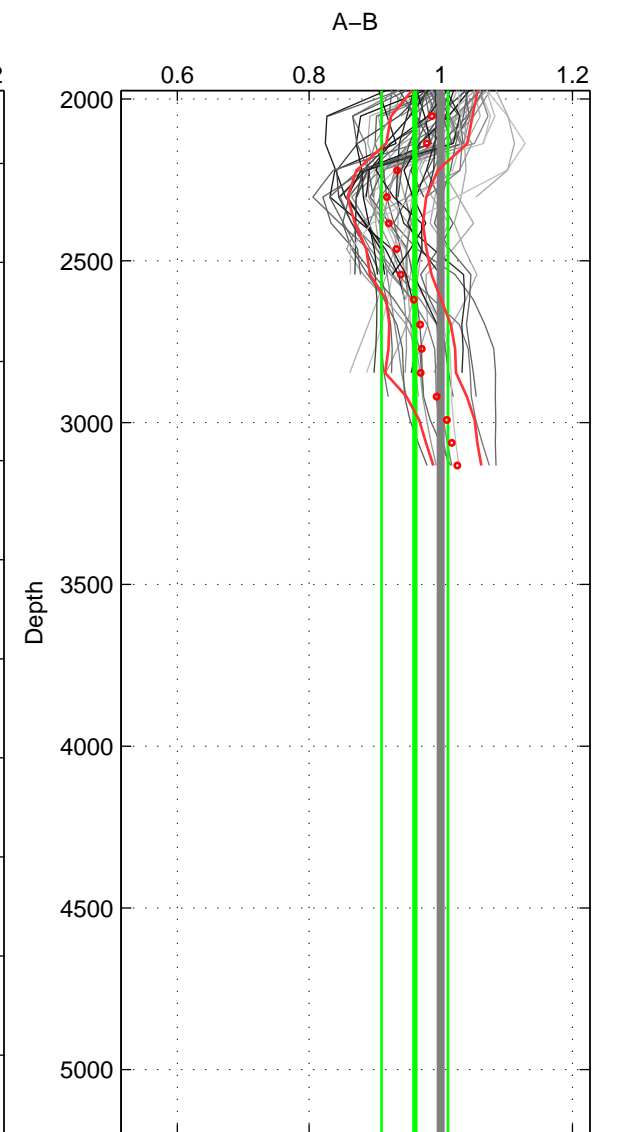

Cruise A (red). Date: May 1993 Cruisename: 204-29CS19930510

Cruise B (blue). Date: Jun 2008 Cruisename: 276-35TH20080610

*** "Favourite" values are means of spaces 1 2.

	Offset	O.StDev	Ratio	R.Stdev	Rating
SIGMA:	-3.321	1.380	0.844	0.053	4
THETA:	-2.415	1.337	0.893	0.049	4
DEPTH:	-0.981	1.311	0.961	0.050	3
FAV.:	-2.868	1.358	0.868	0.051	4

Profiles of A: 7
 Profiles of B: 9
 Diff profs: 48
 WMoffset (A-B): -3.3212
 WMoffset stdev: 1.3796
 WMratio (A/B): 0.8436
 WMratio stdev: 0.053115

Quality (1-5): 4

Profiles of A: 7
 Profiles of B: 9
 Diff profs: 48
 WMoffset (A-B): -2.415
 WMoffset stdev: 1.3367
 WMratio (A/B): 0.89338
 WMratio stdev: 0.049217

Quality (1-5): 4

Profiles of A: 14
 Profiles of B: 9
 Diff profs: 100
 WMoffset (A-B): -0.98111
 WMoffset stdev: 1.3113
 WMratio (A/B): 0.96071
 WMratio stdev: 0.050391

Quality (1-5): 3