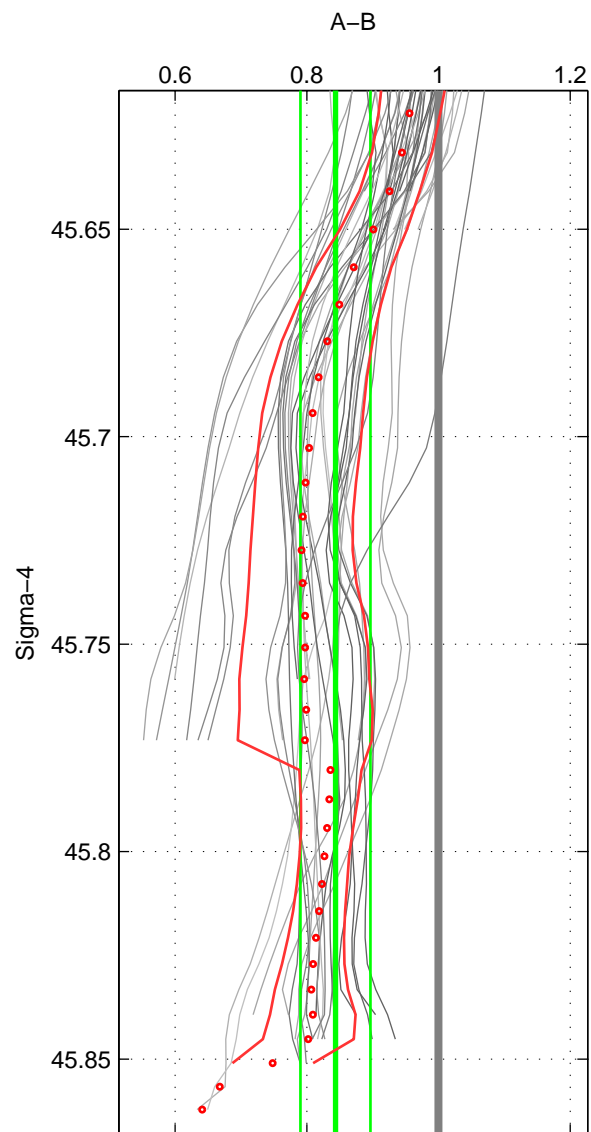

Cruise A (red). Date: May 1993 Cruisename: 204-29CS19930510

Cruise B (blue). Date: Jun 2008 Cruisename: 276-35TH20080610

*** "Favourite" values are means of spaces 1 2.

	Offset	O.StDev	Ratio	R.Stdev	Rating
SIGMA:	-3.321	1.380	0.844	0.053	4
THETA:	-2.415	1.337	0.893	0.049	4
DEPTH:	-0.981	1.311	0.961	0.050	3
FAV.:	-2.868	1.358	0.868	0.051	4

Profiles of A: 7
 Profiles of B: 9
 Diff profs: 48
 WMoffset (A-B): -3.3212
 WMoffset stdev: 1.3796
 WMratio (A/B): 0.8436
 WMratio stdev: 0.053115

Quality (1-5): 4

Profiles of A: 7
 Profiles of B: 9
 Diff profs: 48
 WMoffset (A-B): -2.415
 WMoffset stdev: 1.3367
 WMratio (A/B): 0.89338
 WMratio stdev: 0.049217

Quality (1-5): 4

Profiles of A: 14
 Profiles of B: 9
 Diff profs: 100
 WMoffset (A-B): -0.98111
 WMoffset stdev: 1.3113
 WMratio (A/B): 0.96071
 WMratio stdev: 0.050391

Quality (1-5): 3