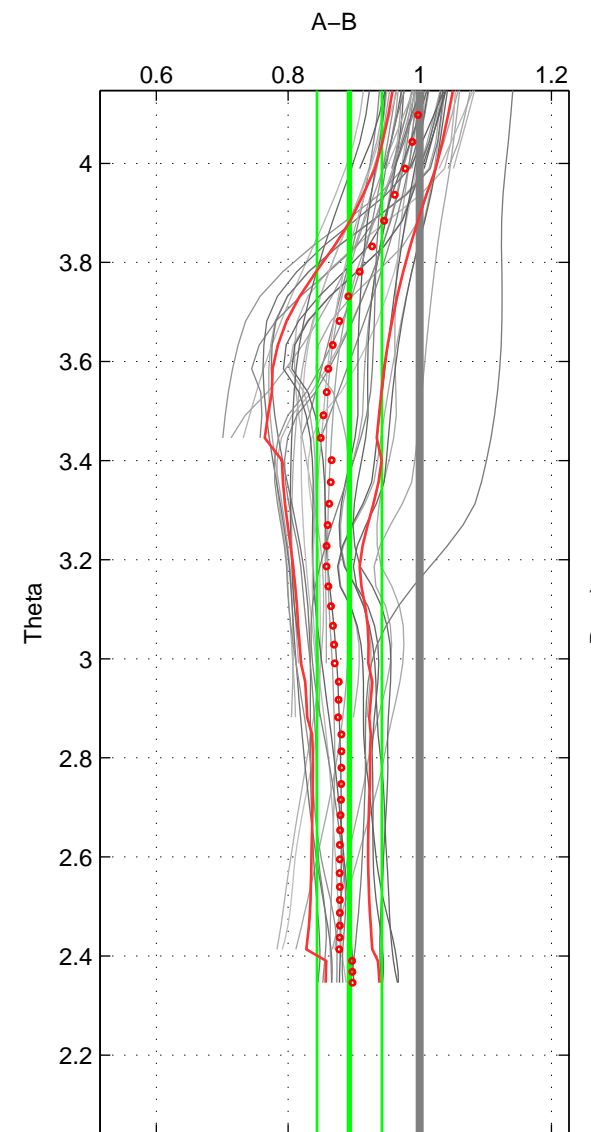

Cruise A (red). Date: May 1993 Cruisename: 204-29CS19930510

Cruise B (blue). Date: Jun 2008 Cruisename: 276-35TH20080610

*** "Favourite" values are means of spaces 1 2.

	Offset	O.StDev	Ratio	R.Stdev	Rating
SIGMA:	-3.321	1.380	0.844	0.053	4
THETA:	-2.415	1.337	0.893	0.049	4
DEPTH:	-0.981	1.311	0.961	0.050	3
FAV.:	-2.868	1.358	0.868	0.051	4

Profiles of A: 7
 Profiles of B: 9
 Diff profs: 48
 WMoffset (A-B): -3.3212
 WMoffset stdev: 1.3796
 WMratio (A/B): 0.8436
 WMratio stdev: 0.053115

Quality (1-5): 4

Profiles of A: 7
 Profiles of B: 9
 Diff profs: 48
 WMoffset (A-B): -2.415
 WMoffset stdev: 1.3367
 WMratio (A/B): 0.89338
 WMratio stdev: 0.049217

Quality (1-5): 4

Profiles of A: 14
 Profiles of B: 9
 Diff profs: 100
 WMoffset (A-B): -0.98111
 WMoffset stdev: 1.3113
 WMratio (A/B): 0.96071
 WMratio stdev: 0.050391

Quality (1-5): 3