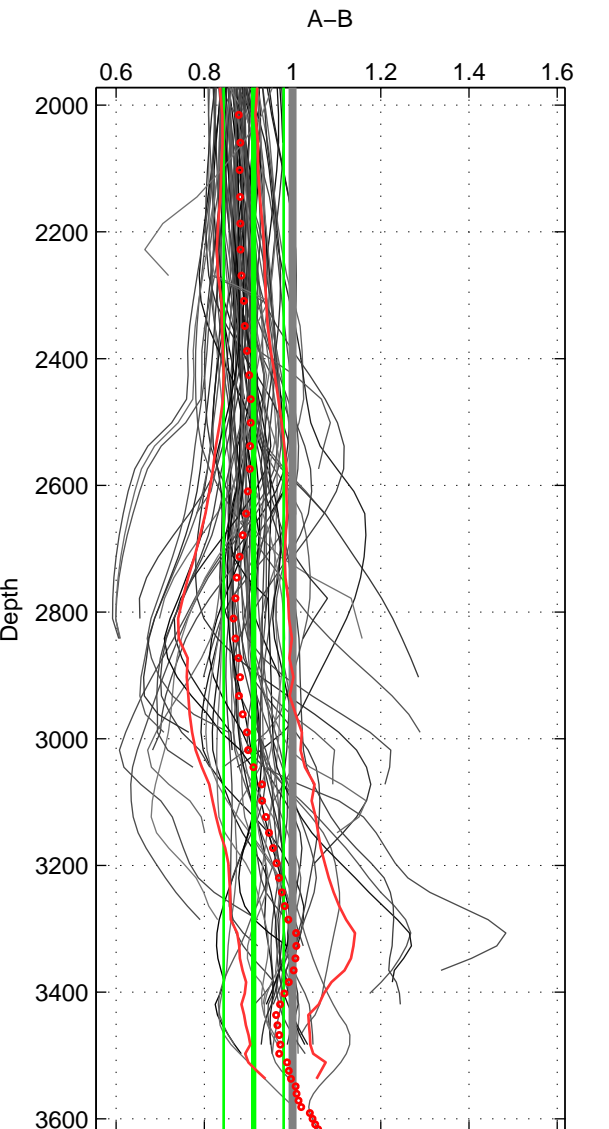

Cruise A (red). Date: Jul 1997 Cruisename: 154-06MT19970707

Cruise B (blue). Date: Sep 2008 Cruisename: 317-74DI20080820

\*\*\* "Favourite" values are means of spaces 1 2 3.

	Offset	O.StDev	Ratio	R.Stdev	Rating
SIGMA:	-0.818	0.446	0.915	0.042	5
THETA:	-0.769	0.441	0.915	0.042	5
DEPTH:	-1.041	0.842	0.912	0.068	5
FAV.:	-0.876	0.576	0.914	0.051	5

Profiles of A: 26  
 Profiles of B: 33  
 Diff profs : 93  
 WMoffset (A-B): -0.81819  
 WMoffset stdev: 0.44633  
 WMratio (A/B): 0.91533  
 WMratio stdev: 0.042396

Quality (1-5): 5

Profiles of A: 26  
 Profiles of B: 33  
 Diff profs : 93  
 WMoffset (A-B): -0.76902  
 WMoffset stdev: 0.44121  
 WMratio (A/B): 0.91491  
 WMratio stdev: 0.042244

Quality (1-5): 5

Profiles of A: 26  
 Profiles of B: 33  
 Diff profs : 93  
 WMoffset (A-B): -1.0413  
 WMoffset stdev: 0.84186  
 WMratio (A/B): 0.91156  
 WMratio stdev: 0.0679

Quality (1-5): 5