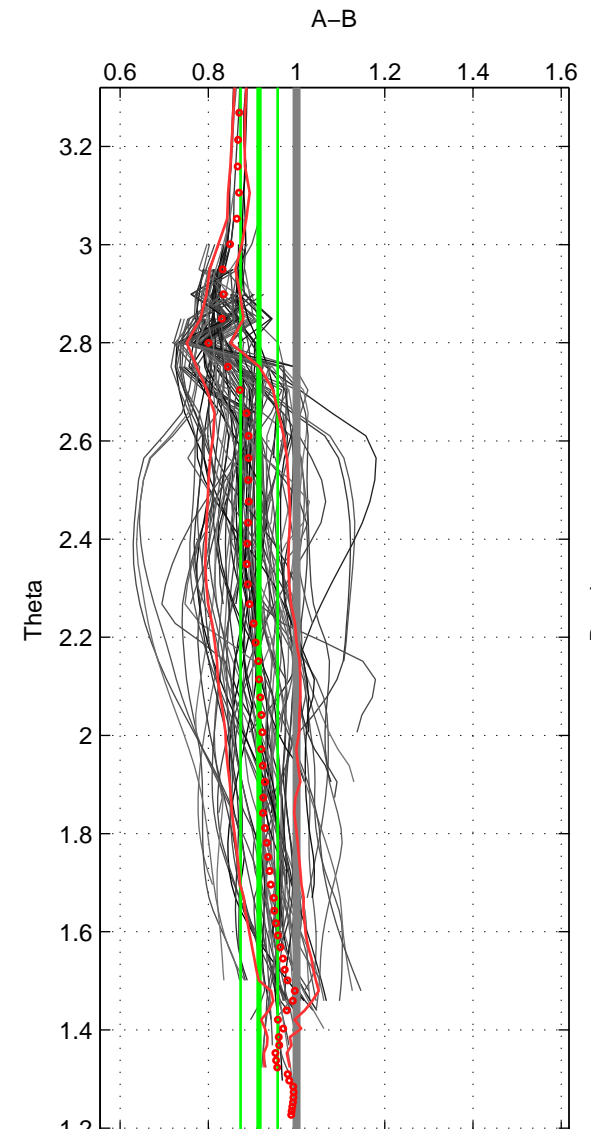

Cruise A (red). Date: Jul 1997 Cruisename: 154-06MT19970707

Cruise B (blue). Date: Sep 2008 Cruisename: 317-74DI20080820

\*\*\* "Favourite" values are means of spaces 1 2 3.

	Offset	O.StDev	Ratio	R.Stdev	Rating
SIGMA:	-0.818	0.446	0.915	0.042	5
THETA:	-0.769	0.441	0.915	0.042	5
DEPTH:	-1.041	0.842	0.912	0.068	5
FAV.:	-0.876	0.576	0.914	0.051	5

Profiles of A: 26  
 Profiles of B: 33  
 Diff profs : 93  
 WMoffset (A-B): -0.81819  
 WMoffset stdev: 0.44633  
 WMratio (A/B): 0.91533  
 WMratio stdev: 0.042396

Quality (1-5): 5

Profiles of A: 26  
 Profiles of B: 33  
 Diff profs : 93  
 WMoffset (A-B): -0.76902  
 WMoffset stdev: 0.44121  
 WMratio (A/B): 0.91491  
 WMratio stdev: 0.042244

Quality (1-5): 5

Profiles of A: 26  
 Profiles of B: 33  
 Diff profs : 93  
 WMoffset (A-B): -1.0413  
 WMoffset stdev: 0.84186  
 WMratio (A/B): 0.91156  
 WMratio stdev: 0.0679

Quality (1-5): 5