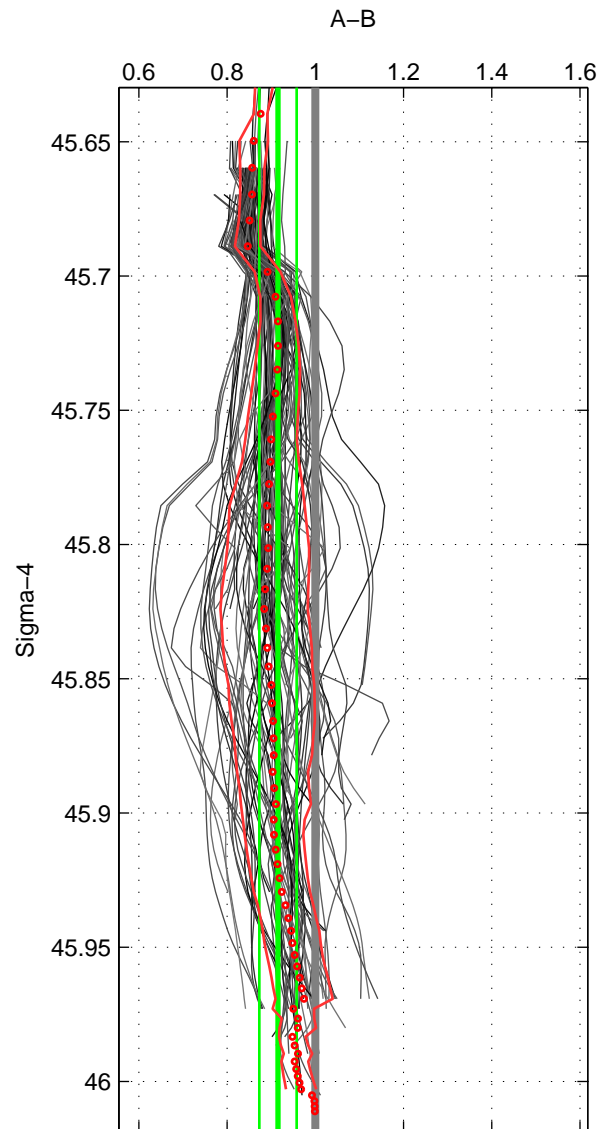

Cruise A (red). Date: Jul 1997 Cruisename: 154-06MT19970707

Cruise B (blue). Date: Sep 2008 Cruisename: 317-74DI20080820

\*\*\* "Favourite" values are means of spaces 1 2 3.

	Offset	O.StDev	Ratio	R.Stdev	Rating
SIGMA:	-0.818	0.446	0.915	0.042	5
THETA:	-0.769	0.441	0.915	0.042	5
DEPTH:	-1.041	0.842	0.912	0.068	5
FAV.:	-0.876	0.576	0.914	0.051	5

Profiles of A: 26  
 Profiles of B: 33  
 Diff profs : 93  
 WMoffset (A-B): -0.81819  
 WMoffset stdev: 0.44633  
 WMratio (A/B): 0.91533  
 WMratio stdev: 0.042396

Quality (1-5): 5

Profiles of A: 26  
 Profiles of B: 33  
 Diff profs : 93  
 WMoffset (A-B): -0.76902  
 WMoffset stdev: 0.44121  
 WMratio (A/B): 0.91491  
 WMratio stdev: 0.042244

Quality (1-5): 5

Profiles of A: 26  
 Profiles of B: 33  
 Diff profs : 93  
 WMoffset (A-B): -1.0413  
 WMoffset stdev: 0.84186  
 WMratio (A/B): 0.91156  
 WMratio stdev: 0.0679

Quality (1-5): 5