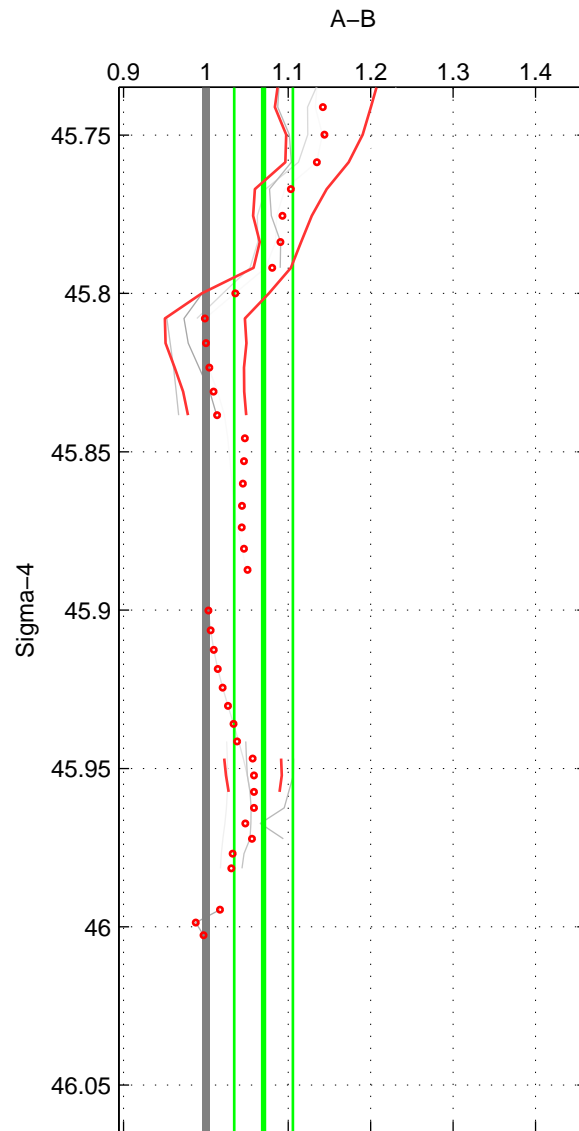

Cruise A (red). Date: Nov 1972 Cruisename: 219-316N19720718.1
 Cruise B (blue). Date: Sep 2009 Cruisename: 248-33LG20090916

*** "Favourite" values are those of space 2.

	Offset	O.StDev	Ratio	R.Stdev	Rating
SIGMA:	6.924	3.288	1.070	0.036	4
THETA:	2.522	3.310	1.021	0.030	5
DEPTH:	6.108	4.279	1.054	0.039	4
FAV.:	2.522	3.310	1.021	0.030	5

Profiles of A: 4
 Profiles of B: 7
 Diff profs: 10
 WMoffset (A-B): 6.9244
 WMoffset stdev: 3.2882
 WMratio (A/B): 1.07
 WMratio stdev: 0.035638

Quality (1-5): 4

Profiles of A: 4
 Profiles of B: 9
 Diff profs: 13
 WMoffset (A-B): 2.5223
 WMoffset stdev: 3.3105
 WMratio (A/B): 1.021
 WMratio stdev: 0.029602

Quality (1-5): 5

Profiles of A: 4
 Profiles of B: 8
 Diff profs: 12
 WMoffset (A-B): 6.1077
 WMoffset stdev: 4.2791
 WMratio (A/B): 1.0545
 WMratio stdev: 0.038904

Quality (1-5): 4