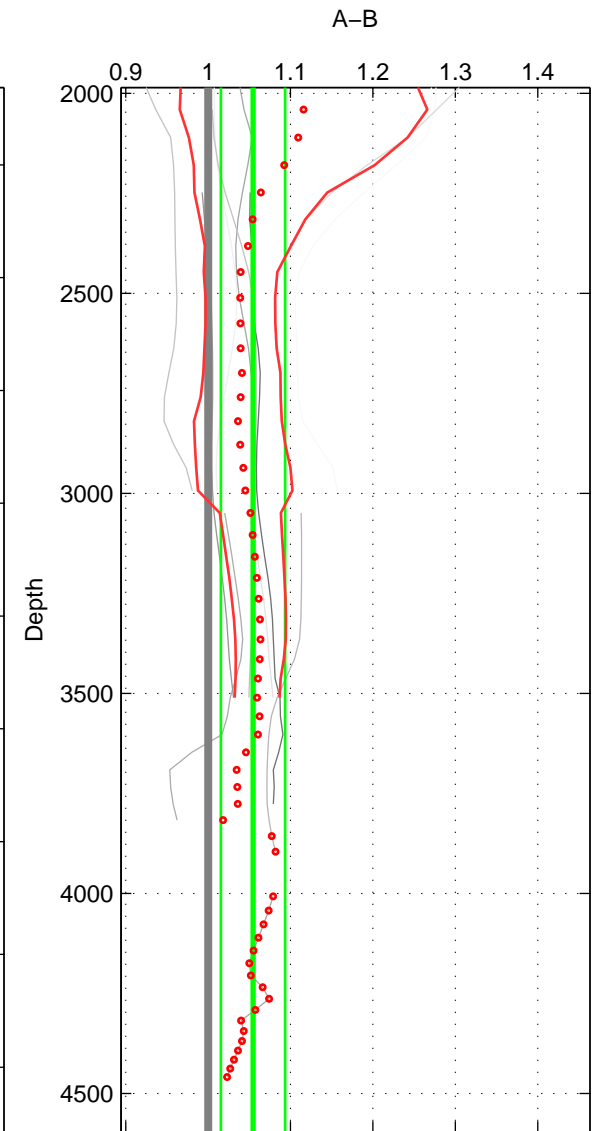

Cruise A (red). Date: Nov 1972 Cruisename: 219-316N19720718.1
 Cruise B (blue). Date: Sep 2009 Cruisename: 248-33LG20090916

*** "Favourite" values are those of space 2.

	Offset	O.StDev	Ratio	R.Stdev	Rating
SIGMA:	6.924	3.288	1.070	0.036	4
THETA:	2.522	3.310	1.021	0.030	5
DEPTH:	6.108	4.279	1.054	0.039	4
FAV.:	2.522	3.310	1.021	0.030	5

Profiles of A: 4
 Profiles of B: 7
 Diff profs: 10
 WMoffset (A-B): 6.9244
 WMoffset stdev: 3.2882
 WMratio (A/B): 1.07
 WMratio stdev: 0.035638

Quality (1-5): 4

Profiles of A: 4
 Profiles of B: 9
 Diff profs: 13
 WMoffset (A-B): 2.5223
 WMoffset stdev: 3.3105
 WMratio (A/B): 1.021
 WMratio stdev: 0.029602

Quality (1-5): 5

Profiles of A: 4
 Profiles of B: 8
 Diff profs: 12
 WMoffset (A-B): 6.1077
 WMoffset stdev: 4.2791
 WMratio (A/B): 1.0545
 WMratio stdev: 0.038904

Quality (1-5): 4