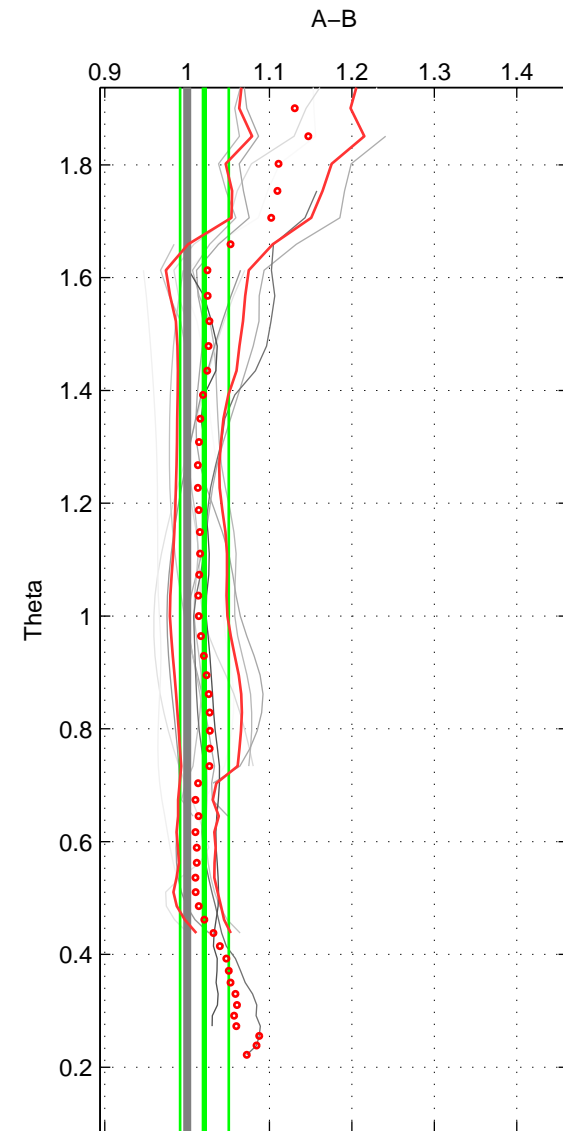

Cruise A (red). Date: Nov 1972 Cruisename: 219-316N19720718.1
 Cruise B (blue). Date: Sep 2009 Cruisename: 248-33LG20090916

*** "Favourite" values are those of space 2.

	Offset	O.StDev	Ratio	R.Stdev	Rating
SIGMA:	6.924	3.288	1.070	0.036	4
THETA:	2.522	3.310	1.021	0.030	5
DEPTH:	6.108	4.279	1.054	0.039	4
FAV.:	2.522	3.310	1.021	0.030	5

Profiles of A: 4
 Profiles of B: 7
 Diff profs: 10
 WMoffset (A-B): 6.9244
 WMoffset stdev: 3.2882
 WMratio (A/B): 1.07
 WMratio stdev: 0.035638

Quality (1-5): 4

Profiles of A: 4
 Profiles of B: 9
 Diff profs: 13
 WMoffset (A-B): 2.5223
 WMoffset stdev: 3.3105
 WMratio (A/B): 1.021
 WMratio stdev: 0.029602

Quality (1-5): 5

Profiles of A: 4
 Profiles of B: 8
 Diff profs: 12
 WMoffset (A-B): 6.1077
 WMoffset stdev: 4.2791
 WMratio (A/B): 1.0545
 WMratio stdev: 0.038904

Quality (1-5): 4