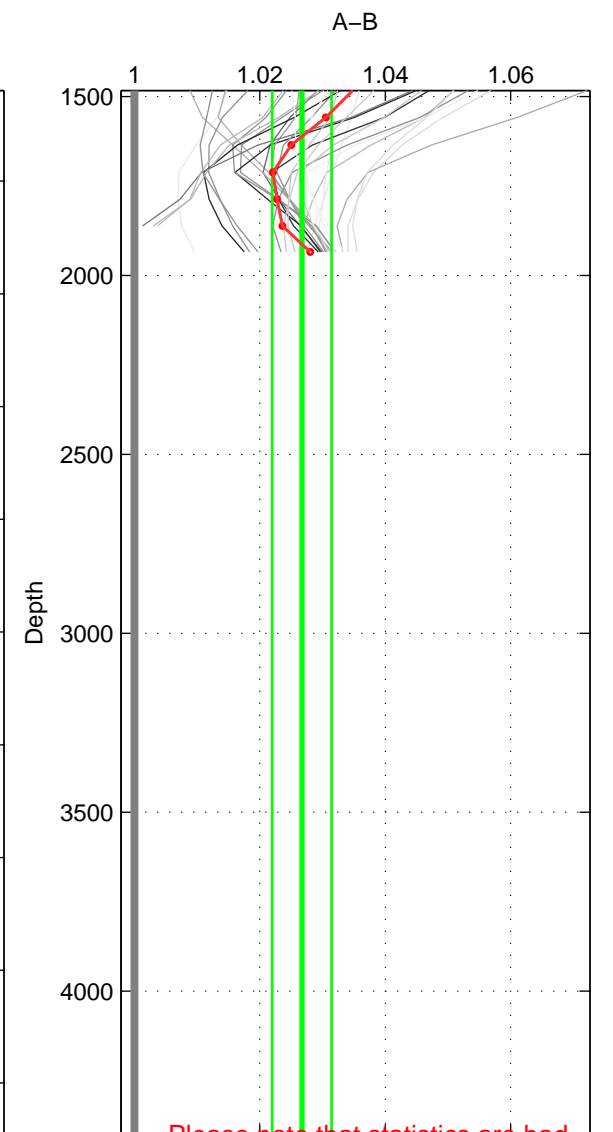

Cruise A (red). Date: Mar 1989 Cruisename: 507-32MW19890206

Cruise B (blue). Date: Apr 2004 Cruisename: 665-49UF20040421

*** "Favourite" values are means of spaces 1 2.

	Offset	O.StDev	Ratio	R.Stdev	Rating
SIGMA:	3.051	0.990	1.024	0.008	4
THETA:	2.945	0.968	1.023	0.007	4
DEPTH:	3.410	0.499	1.027	0.005	3
FAV.:	2.998	0.979	1.023	0.008	4

Profiles of A: 11
 Profiles of B: 3
 Diff profs : 29
 WMoffset (A-B): 3.0514
 WMoffset stdev: 0.98987
 WMratio (A/B): 1.0236
 WMratio stdev: 0.0076232

Quality (1-5): 4

Profiles of A: 11
 Profiles of B: 3
 Diff profs : 29
 WMoffset (A-B): 2.945
 WMoffset stdev: 0.96829
 WMratio (A/B): 1.0229
 WMratio stdev: 0.0074739

Quality (1-5): 4

Profiles of A: 11
 Profiles of B: 3
 Diff profs : 29
 WMoffset (A-B): 3.4103
 WMoffset stdev: 0.49872
 WMratio (A/B): 1.0267
 WMratio stdev: 0.004733

Quality (1-5): 3

Please note that statistics are bad.