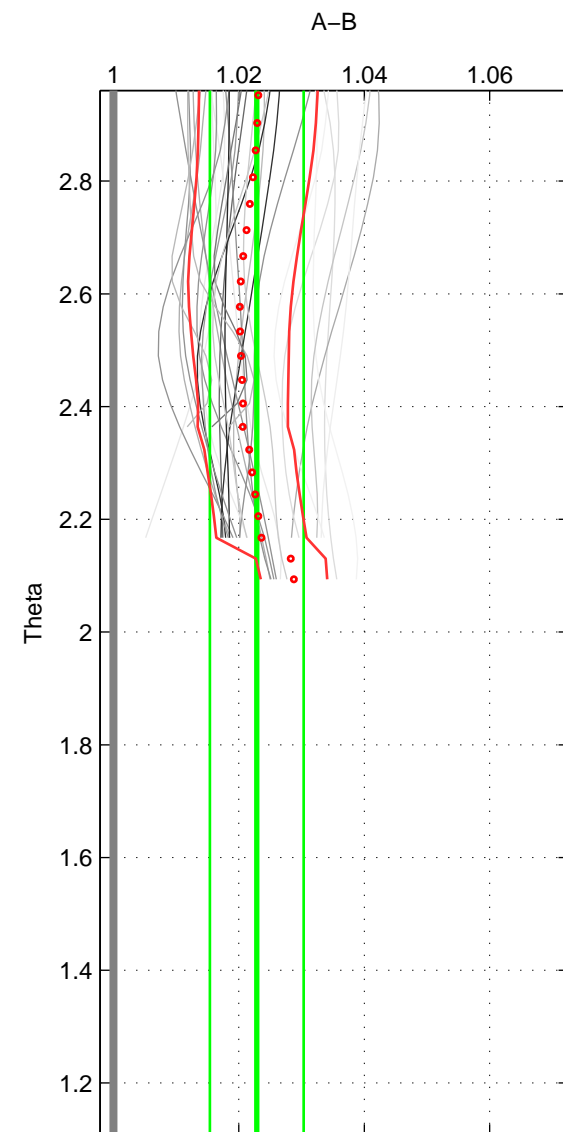

Cruise A (red). Date: Mar 1989 Cruisename: 507-32MW19890206

Cruise B (blue). Date: Apr 2004 Cruisename: 665-49UF20040421

*** "Favourite" values are means of spaces 1 2.

	Offset	O.StDev	Ratio	R.Stdev	Rating
SIGMA:	3.051	0.990	1.024	0.008	4
THETA:	2.945	0.968	1.023	0.007	4
DEPTH:	3.410	0.499	1.027	0.005	3
FAV.:	2.998	0.979	1.023	0.008	4

Profiles of A: 11
 Profiles of B: 3
 Diff profs : 29
 WMoffset (A-B): 3.0514
 WMoffset stdev: 0.98987
 WMratio (A/B): 1.0236
 WMratio stdev: 0.0076232

Quality (1-5): 4

Profiles of A: 11
 Profiles of B: 3
 Diff profs : 29
 WMoffset (A-B): 2.945
 WMoffset stdev: 0.96829
 WMratio (A/B): 1.0229
 WMratio stdev: 0.0074739

Quality (1-5): 4

Profiles of A: 11
 Profiles of B: 3
 Diff profs : 29
 WMoffset (A-B): 3.4103
 WMoffset stdev: 0.49872
 WMratio (A/B): 1.0267
 WMratio stdev: 0.004733

Quality (1-5): 3

Please note that statistics are bad.