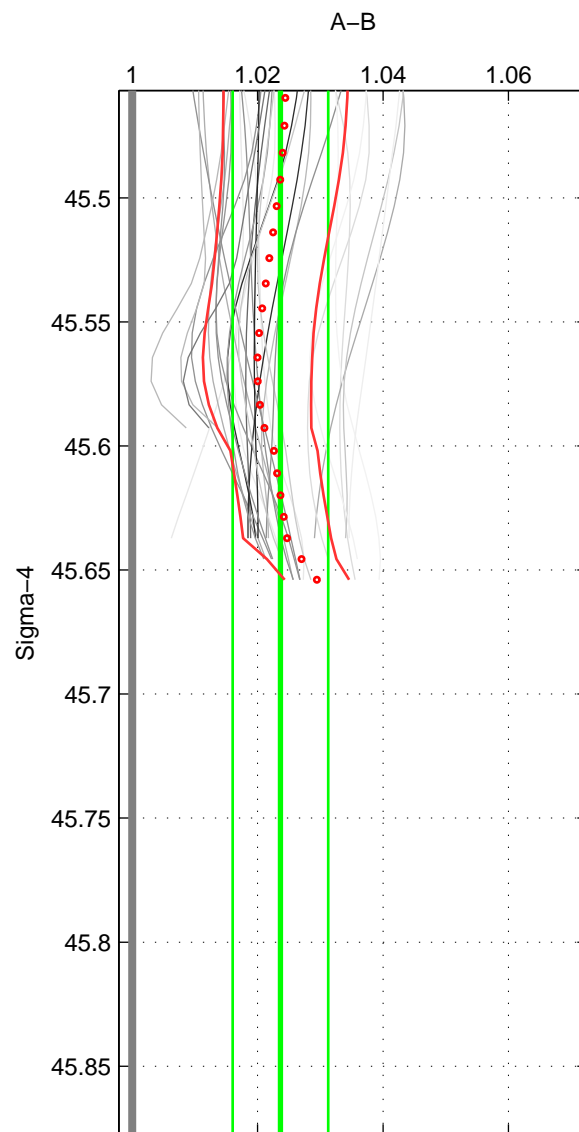

Cruise A (red). Date: Mar 1989 Cruisename: 507-32MW19890206

Cruise B (blue). Date: Apr 2004 Cruisename: 665-49UF20040421

*** "Favourite" values are means of spaces 1 2.

	Offset	O.StDev	Ratio	R.Stdev	Rating
SIGMA:	3.051	0.990	1.024	0.008	4
THETA:	2.945	0.968	1.023	0.007	4
DEPTH:	3.410	0.499	1.027	0.005	3
FAV.:	2.998	0.979	1.023	0.008	4

Profiles of A: 11
 Profiles of B: 3
 Diff profs : 29
 WMoffset (A-B): 3.0514
 WMoffset stdev: 0.98987
 WMratio (A/B): 1.0236
 WMratio stdev: 0.0076232

Quality (1-5): 4

Profiles of A: 11
 Profiles of B: 3
 Diff profs : 29
 WMoffset (A-B): 2.945
 WMoffset stdev: 0.96829
 WMratio (A/B): 1.0229
 WMratio stdev: 0.0074739

Quality (1-5): 4

Profiles of A: 11
 Profiles of B: 3
 Diff profs : 29
 WMoffset (A-B): 3.4103
 WMoffset stdev: 0.49872
 WMratio (A/B): 1.0267
 WMratio stdev: 0.004733

Quality (1-5): 3

Please note that statistics are bad.