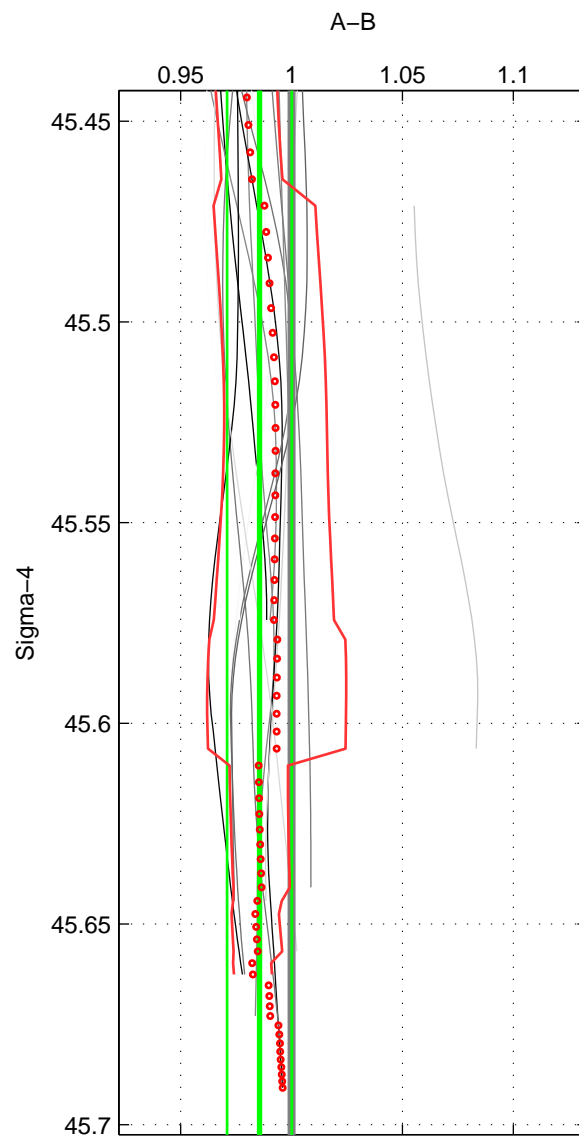

Cruise A (red). Date: Feb 2008 Cruisename: 676-49UF20080117  
 Cruise B (blue). Date: May 1999 Cruisename: 687-49UP19990419

\*\*\* "Favourite" values are means of spaces 1 2 3.

	Offset	O.StDev	Ratio	R.Stdev	Rating
SIGMA:	-2.239	2.280	0.986	0.015	4
THETA:	-2.315	2.164	0.985	0.014	4
DEPTH:	-1.777	2.297	0.989	0.014	4
FAV. :	-2.110	2.247	0.986	0.014	4

Profiles of A: 6  
 Profiles of B: 5  
 Diff profs : 15  
 WMoffset (A-B): -2.2394  
 WMoffset stdev: 2.2797  
 WMratio (A/B): 0.98553  
 WMratio stdev: 0.014566

Quality (1-5): 4

Profiles of A: 6  
 Profiles of B: 5  
 Diff profs : 15  
 WMoffset (A-B): -2.3146  
 WMoffset stdev: 2.1644  
 WMratio (A/B): 0.98506  
 WMratio stdev: 0.013814

Quality (1-5): 4

Profiles of A: 6  
 Profiles of B: 5  
 Diff profs : 15  
 WMoffset (A-B): -1.7768  
 WMoffset stdev: 2.2968  
 WMratio (A/B): 0.98888  
 WMratio stdev: 0.014437

Quality (1-5): 4