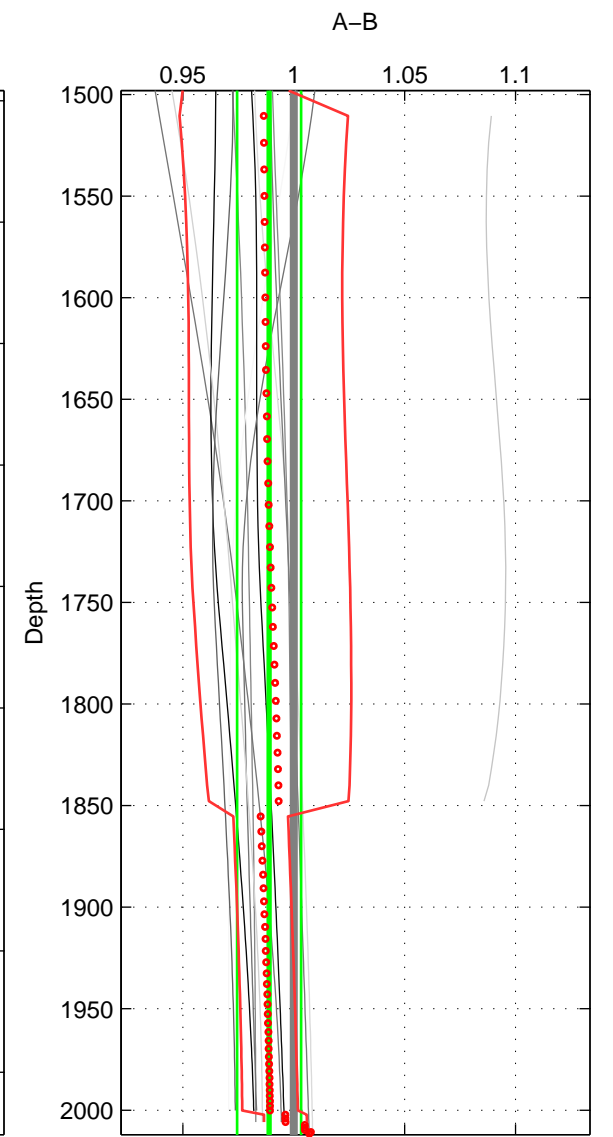

Cruise A (red). Date: Feb 2008 Cruisename: 676-49UF20080117  
 Cruise B (blue). Date: May 1999 Cruisename: 687-49UP19990419

\*\*\* "Favourite" values are means of spaces 1 2 3.

	Offset	O.StDev	Ratio	R.Stdev	Rating
SIGMA:	-2.239	2.280	0.986	0.015	4
THETA:	-2.315	2.164	0.985	0.014	4
DEPTH:	-1.777	2.297	0.989	0.014	4
FAV. :	-2.110	2.247	0.986	0.014	4

Profiles of A: 6  
 Profiles of B: 5  
 Diff profs : 15  
 WMoffset (A-B): -2.2394  
 WMoffset stdev: 2.2797  
 WMratio (A/B): 0.98553  
 WMratio stdev: 0.014566

Quality (1-5): 4

Profiles of A: 6  
 Profiles of B: 5  
 Diff profs : 15  
 WMoffset (A-B): -2.3146  
 WMoffset stdev: 2.1644  
 WMratio (A/B): 0.98506  
 WMratio stdev: 0.013814

Quality (1-5): 4

Profiles of A: 6  
 Profiles of B: 5  
 Diff profs : 15  
 WMoffset (A-B): -1.7768  
 WMoffset stdev: 2.2968  
 WMratio (A/B): 0.98888  
 WMratio stdev: 0.014437

Quality (1-5): 4