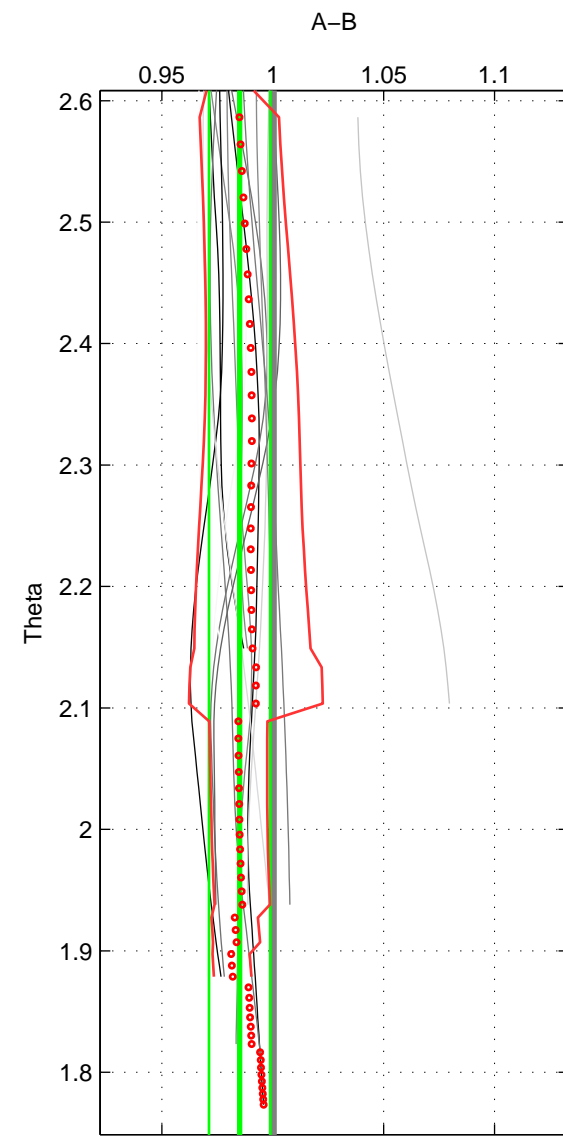

Cruise A (red). Date: Feb 2008 Cruisename: 676-49UF20080117  
 Cruise B (blue). Date: May 1999 Cruisename: 687-49UP19990419

\*\*\* "Favourite" values are means of spaces 1 2 3.

	Offset	O.StDev	Ratio	R.Stdev	Rating
SIGMA:	-2.239	2.280	0.986	0.015	4
THETA:	-2.315	2.164	0.985	0.014	4
DEPTH:	-1.777	2.297	0.989	0.014	4
FAV. :	-2.110	2.247	0.986	0.014	4

Profiles of A: 6  
 Profiles of B: 5  
 Diff profs : 15  
 WMoffset (A-B): -2.2394  
 WMoffset stdev: 2.2797  
 WMratio (A/B): 0.98553  
 WMratio stdev: 0.014566

Quality (1-5): 4

Profiles of A: 6  
 Profiles of B: 5  
 Diff profs : 15  
 WMoffset (A-B): -2.3146  
 WMoffset stdev: 2.1644  
 WMratio (A/B): 0.98506  
 WMratio stdev: 0.013814

Quality (1-5): 4

Profiles of A: 6  
 Profiles of B: 5  
 Diff profs : 15  
 WMoffset (A-B): -1.7768  
 WMoffset stdev: 2.2968  
 WMratio (A/B): 0.98888  
 WMratio stdev: 0.014437

Quality (1-5): 4