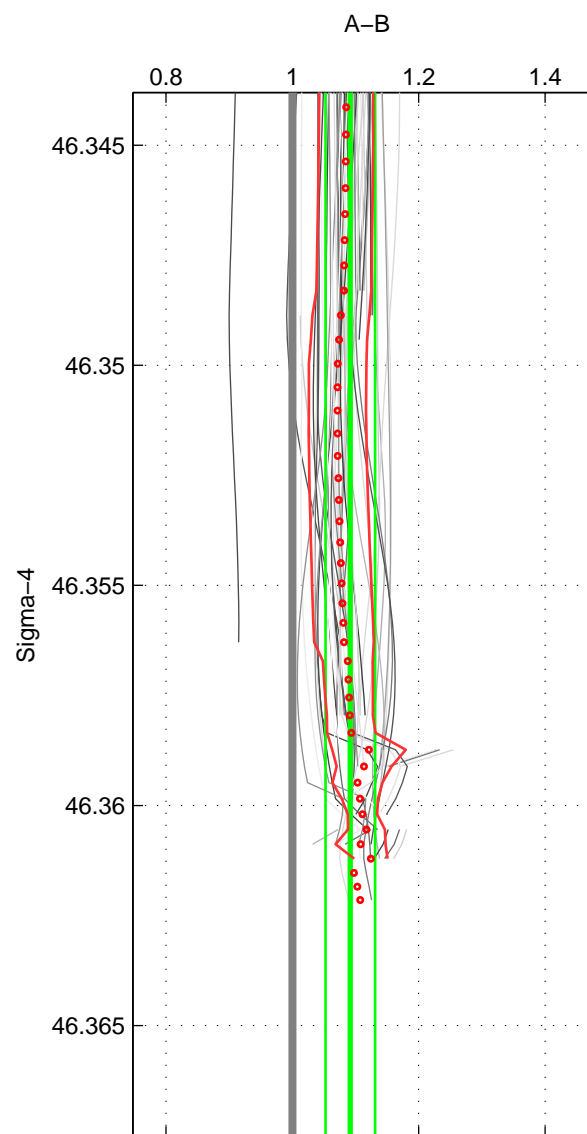

Cruise A (red). Date: Aug 2008 Cruisename: 46-18SN20080717

Cruise B (blue). Date: Sep 2005 Cruisename: 110-77DN20050819

*** "Favourite" values are means of spaces 1 2 3.

	Offset	O.StDev	Ratio	R.Stdev	Rating
SIGMA:	1.002	0.426	1.092	0.039	5
THETA:	0.370	0.662	1.030	0.054	5
DEPTH:	0.199	0.336	1.016	0.026	5
FAV.:	0.524	0.475	1.046	0.040	5

Profiles of A: 18
 Profiles of B: 14
 Diff profs: 55
 WMoffset (A-B): 1.0017
 WMoffset stdev: 0.42633
 WMratio (A/B): 1.0917
 WMratio stdev: 0.039307

Quality (1-5): 5

Profiles of A: 18
 Profiles of B: 14
 Diff profs: 55
 WMoffset (A-B): 0.36991
 WMoffset stdev: 0.66243
 WMratio (A/B): 1.03
 WMratio stdev: 0.053927

Quality (1-5): 5

Profiles of A: 18
 Profiles of B: 14
 Diff profs: 54
 WMoffset (A-B): 0.19946
 WMoffset stdev: 0.33579
 WMratio (A/B): 1.0158
 WMratio stdev: 0.025945

Quality (1-5): 5