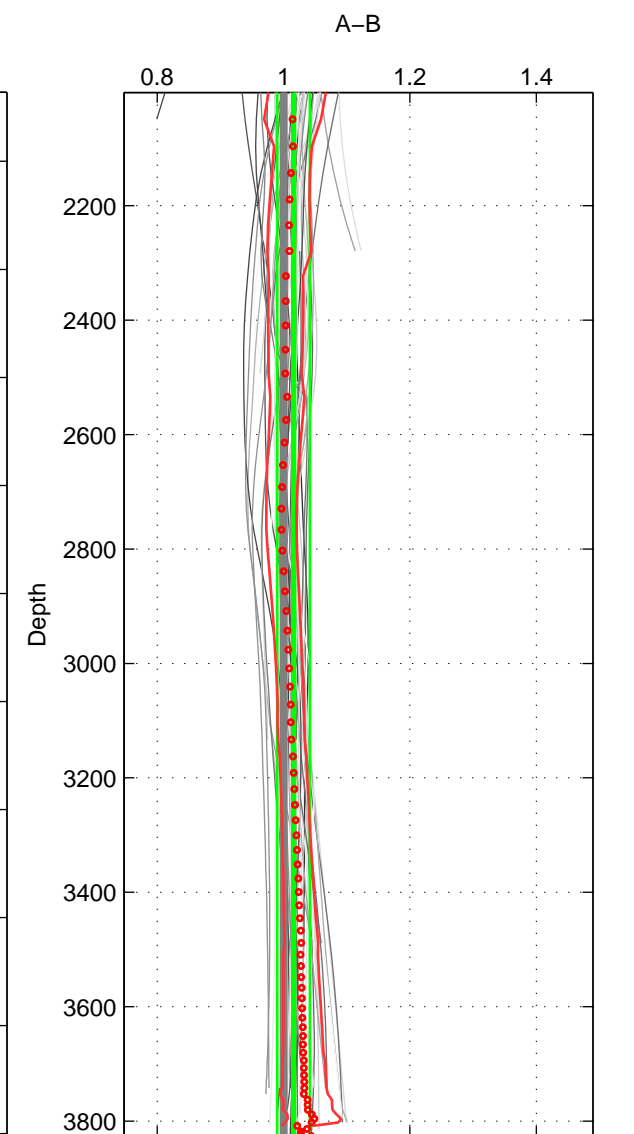

Cruise A (red). Date: Aug 2008 Cruisename: 46-18SN20080717

Cruise B (blue). Date: Sep 2005 Cruisename: 110-77DN20050819

*** "Favourite" values are means of spaces 1 2 3.

	Offset	O.StDev	Ratio	R.Stdev	Rating
SIGMA:	1.002	0.426	1.092	0.039	5
THETA:	0.370	0.662	1.030	0.054	5
DEPTH:	0.199	0.336	1.016	0.026	5
FAV.:	0.524	0.475	1.046	0.040	5

Profiles of A: 18
 Profiles of B: 14
 Diff profs: 55
 WMoffset (A-B): 1.0017
 WMoffset stdev: 0.42633
 WMratio (A/B): 1.0917
 WMratio stdev: 0.039307

Quality (1-5): 5

Profiles of A: 18
 Profiles of B: 14
 Diff profs: 55
 WMoffset (A-B): 0.36991
 WMoffset stdev: 0.66243
 WMratio (A/B): 1.03
 WMratio stdev: 0.053927

Quality (1-5): 5

Profiles of A: 18
 Profiles of B: 14
 Diff profs: 54
 WMoffset (A-B): 0.19946
 WMoffset stdev: 0.33579
 WMratio (A/B): 1.0158
 WMratio stdev: 0.025945

Quality (1-5): 5