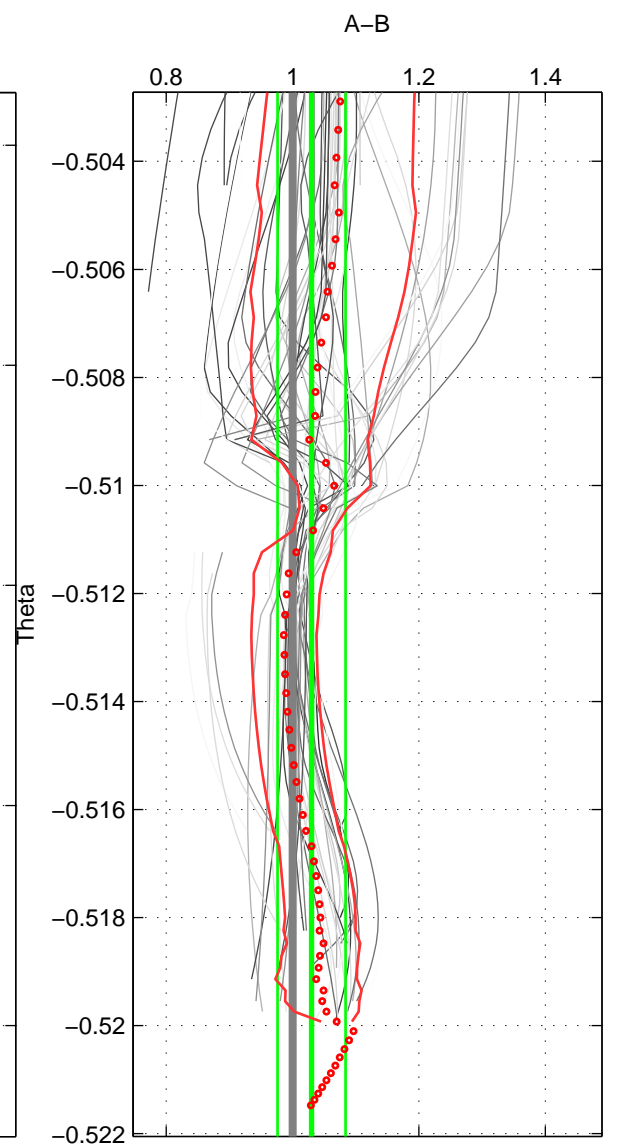

Cruise A (red). Date: Aug 2008 Cruisename: 46-18SN20080717

Cruise B (blue). Date: Sep 2005 Cruisename: 110-77DN20050819

*** "Favourite" values are means of spaces 1 2 3.

	Offset	O.StDev	Ratio	R.Stdev	Rating
SIGMA:	1.002	0.426	1.092	0.039	5
THETA:	0.370	0.662	1.030	0.054	5
DEPTH:	0.199	0.336	1.016	0.026	5
FAV.:	0.524	0.475	1.046	0.040	5

Profiles of A: 18
 Profiles of B: 14
 Diff profs: 55
 WMoffset (A-B): 1.0017
 WMoffset stdev: 0.42633
 WMratio (A/B): 1.0917
 WMratio stdev: 0.039307

Quality (1-5): 5

Profiles of A: 18
 Profiles of B: 14
 Diff profs: 55
 WMoffset (A-B): 0.36991
 WMoffset stdev: 0.66243
 WMratio (A/B): 1.03
 WMratio stdev: 0.053927

Quality (1-5): 5

Profiles of A: 18
 Profiles of B: 14
 Diff profs: 54
 WMoffset (A-B): 0.19946
 WMoffset stdev: 0.33579
 WMratio (A/B): 1.0158
 WMratio stdev: 0.025945

Quality (1-5): 5