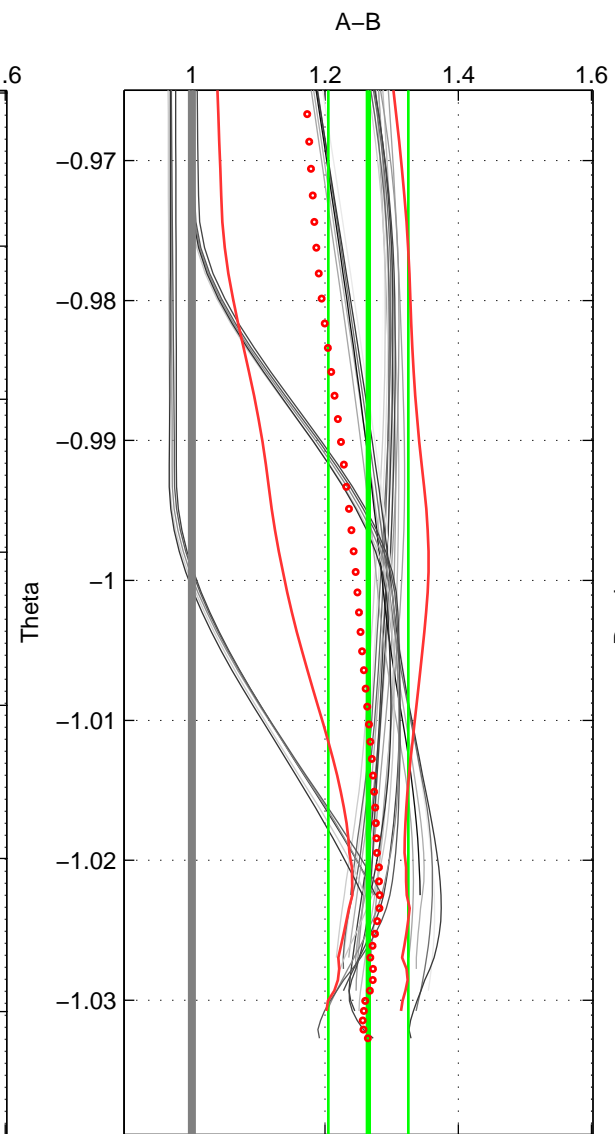

Cruise A (red). Date: Sep 1994 Cruisename: 72-58AA19940826

Cruise B (blue). Date: Nov 1996 Cruisename: 95-58JH19961030

*** "Favourite" values are means of spaces 1 2 3.

	Offset	O.StDev	Ratio	R.Stdev	Rating
SIGMA:	2.634	1.028	1.210	0.080	4
THETA:	3.306	0.749	1.265	0.060	4
DEPTH:	3.914	0.476	1.312	0.039	4
FAV. :	3.285	0.751	1.262	0.060	4

Profiles of A: 6
 Profiles of B: 9
 Diff profs : 32
 WMoffset (A-B): 2.6344
 WMoffset stdev: 1.0276
 WMratio (A/B): 1.2099
 WMratio stdev: 0.080479

Quality (1-5): 4

Profiles of A: 6
 Profiles of B: 9
 Diff profs : 32
 WMoffset (A-B): 3.3058
 WMoffset stdev: 0.74853
 WMratio (A/B): 1.265
 WMratio stdev: 0.060104

Quality (1-5): 4

Profiles of A: 6
 Profiles of B: 9
 Diff profs : 32
 WMoffset (A-B): 3.9143
 WMoffset stdev: 0.47647
 WMratio (A/B): 1.3119
 WMratio stdev: 0.039256

Quality (1-5): 4