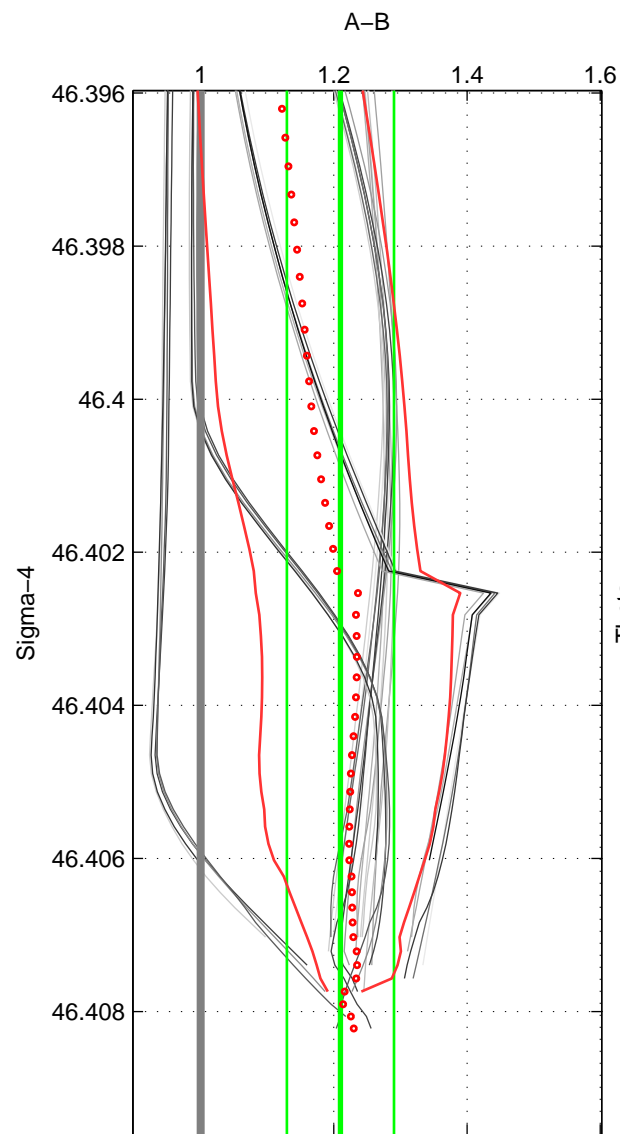

Cruise A (red). Date: Sep 1994 Cruisename: 72-58AA19940826

Cruise B (blue). Date: Nov 1996 Cruisename: 95-58JH19961030

*** "Favourite" values are means of spaces 1 2 3.

	Offset	O.StDev	Ratio	R.Stdev	Rating
SIGMA:	2.634	1.028	1.210	0.080	4
THETA:	3.306	0.749	1.265	0.060	4
DEPTH:	3.914	0.476	1.312	0.039	4
FAV. :	3.285	0.751	1.262	0.060	4

Profiles of A: 6
 Profiles of B: 9
 Diff profs : 32
 WMoffset (A-B): 2.6344
 WMoffset stdev: 1.0276
 WMratio (A/B): 1.2099
 WMratio stdev: 0.080479

Quality (1-5): 4

Profiles of A: 6
 Profiles of B: 9
 Diff profs : 32
 WMoffset (A-B): 3.3058
 WMoffset stdev: 0.74853
 WMratio (A/B): 1.265
 WMratio stdev: 0.060104

Quality (1-5): 4

Profiles of A: 6
 Profiles of B: 9
 Diff profs : 32
 WMoffset (A-B): 3.9143
 WMoffset stdev: 0.47647
 WMratio (A/B): 1.3119
 WMratio stdev: 0.039256

Quality (1-5): 4