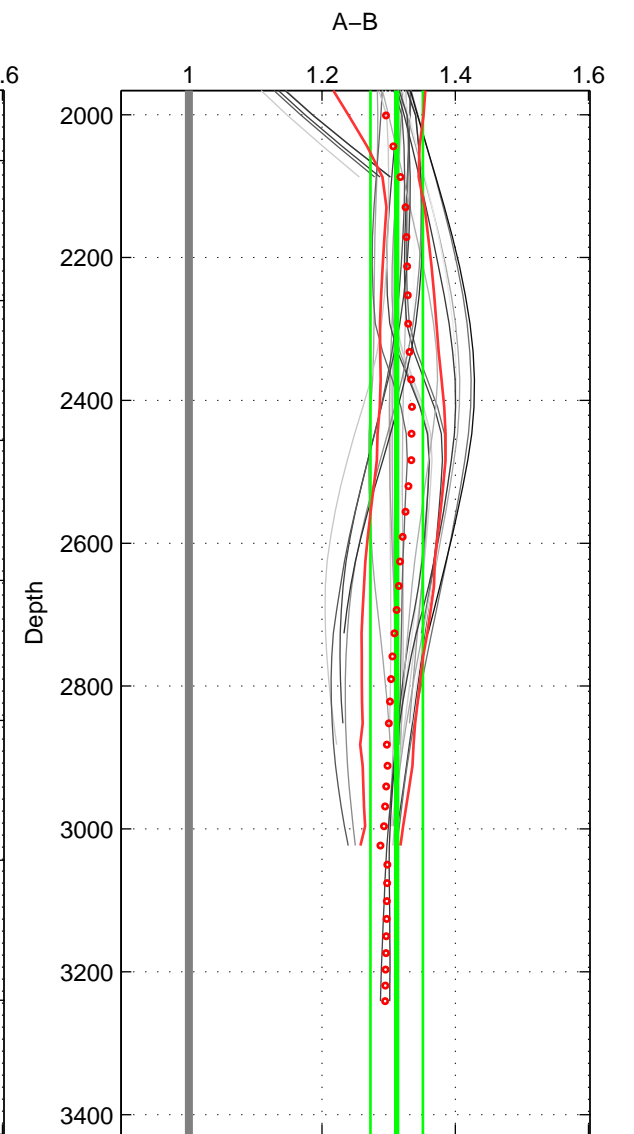

Cruise A (red). Date: Sep 1994 Cruisename: 72-58AA19940826

Cruise B (blue). Date: Nov 1996 Cruisename: 95-58JH19961030

*** "Favourite" values are means of spaces 1 2 3.

	Offset	O.StDev	Ratio	R.Stdev	Rating
SIGMA:	2.634	1.028	1.210	0.080	4
THETA:	3.306	0.749	1.265	0.060	4
DEPTH:	3.914	0.476	1.312	0.039	4
FAV. :	3.285	0.751	1.262	0.060	4

Profiles of A: 6
 Profiles of B: 9
 Diff profs : 32
 WMoffset (A-B): 2.6344
 WMoffset stdev: 1.0276
 WMratio (A/B): 1.2099
 WMratio stdev: 0.080479

Quality (1-5): 4

Profiles of A: 6
 Profiles of B: 9
 Diff profs : 32
 WMoffset (A-B): 3.3058
 WMoffset stdev: 0.74853
 WMratio (A/B): 1.265
 WMratio stdev: 0.060104

Quality (1-5): 4

Profiles of A: 6
 Profiles of B: 9
 Diff profs : 32
 WMoffset (A-B): 3.9143
 WMoffset stdev: 0.47647
 WMratio (A/B): 1.3119
 WMratio stdev: 0.039256

Quality (1-5): 4