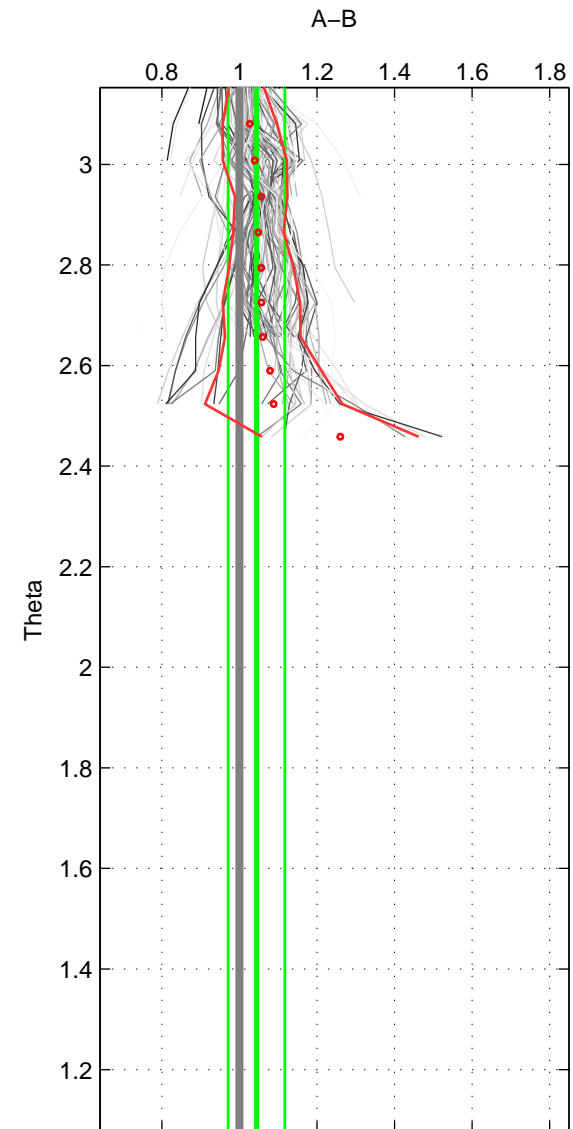

Cruise A (red). Date: Aug 1997 Cruisename: 155-06MT19970815

Cruise B (blue). Date: Jul 2001 Cruisename: 161-06MT20010717

*** "Favourite" values are those of space 3.

	Offset	O.StDev	Ratio	R.Stdev	Rating
SIGMA:	0.379	0.898	1.035	0.076	4
THETA:	0.487	0.842	1.044	0.073	4
DEPTH:	1.160	1.144	1.094	0.083	5
FAV.:	1.160	1.144	1.094	0.083	5

Profiles of A: 26
 Profiles of B: 17
 Diff profs : 90
 WMoffset (A-B): 0.37903
 WMoffset stdev: 0.89751
 WMratio (A/B): 1.0352
 WMratio stdev: 0.075507

Quality (1-5): 4

Profiles of A: 26
 Profiles of B: 17
 Diff profs : 90
 WMoffset (A-B): 0.4873
 WMoffset stdev: 0.84238
 WMratio (A/B): 1.0438
 WMratio stdev: 0.073151

Quality (1-5): 4

Profiles of A: 26
 Profiles of B: 17
 Diff profs : 90
 WMoffset (A-B): 1.16
 WMoffset stdev: 1.1442
 WMratio (A/B): 1.0942
 WMratio stdev: 0.08327

Quality (1-5): 5