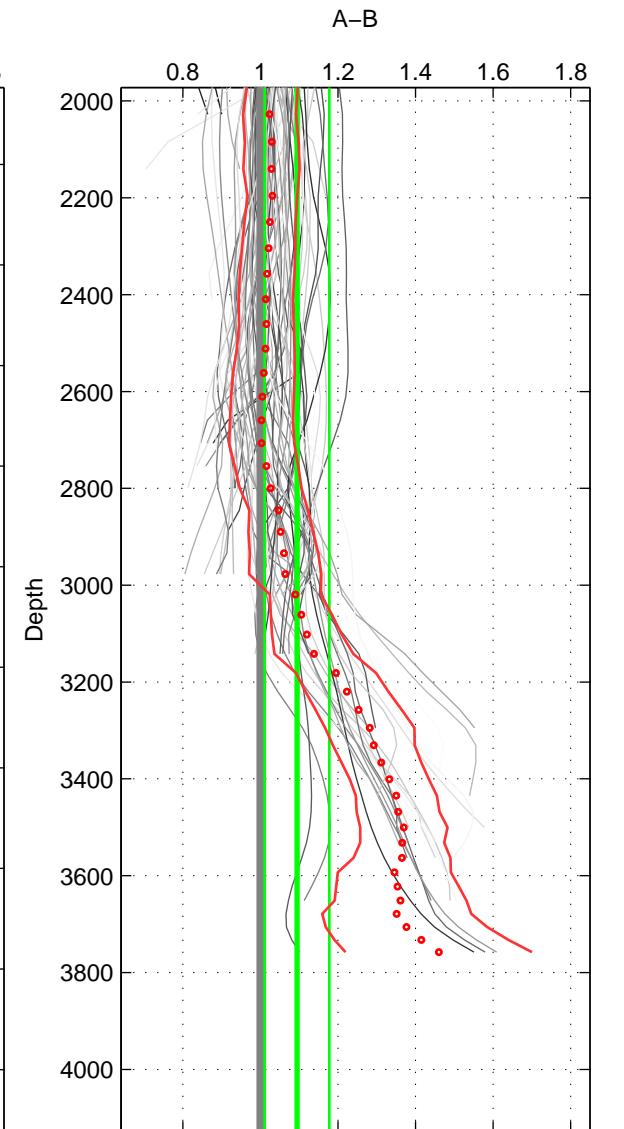

Cruise A (red). Date: Aug 1997 Cruisename: 155-06MT19970815

Cruise B (blue). Date: Jul 2001 Cruisename: 161-06MT20010717

*** "Favourite" values are those of space 3.

	Offset	O.StDev	Ratio	R.Stdev	Rating
SIGMA:	0.379	0.898	1.035	0.076	4
THETA:	0.487	0.842	1.044	0.073	4
DEPTH:	1.160	1.144	1.094	0.083	5
FAV.:	1.160	1.144	1.094	0.083	5

Profiles of A: 26
 Profiles of B: 17
 Diff profs : 90
 WMoffset (A-B): 0.37903
 WMoffset stdev: 0.89751
 WMratio (A/B): 1.0352
 WMratio stdev: 0.075507

Quality (1-5): 4

Profiles of A: 26
 Profiles of B: 17
 Diff profs : 90
 WMoffset (A-B): 0.4873
 WMoffset stdev: 0.84238
 WMratio (A/B): 1.0438
 WMratio stdev: 0.073151

Quality (1-5): 4

Profiles of A: 26
 Profiles of B: 17
 Diff profs : 90
 WMoffset (A-B): 1.16
 WMoffset stdev: 1.1442
 WMratio (A/B): 1.0942
 WMratio stdev: 0.08327

Quality (1-5): 5