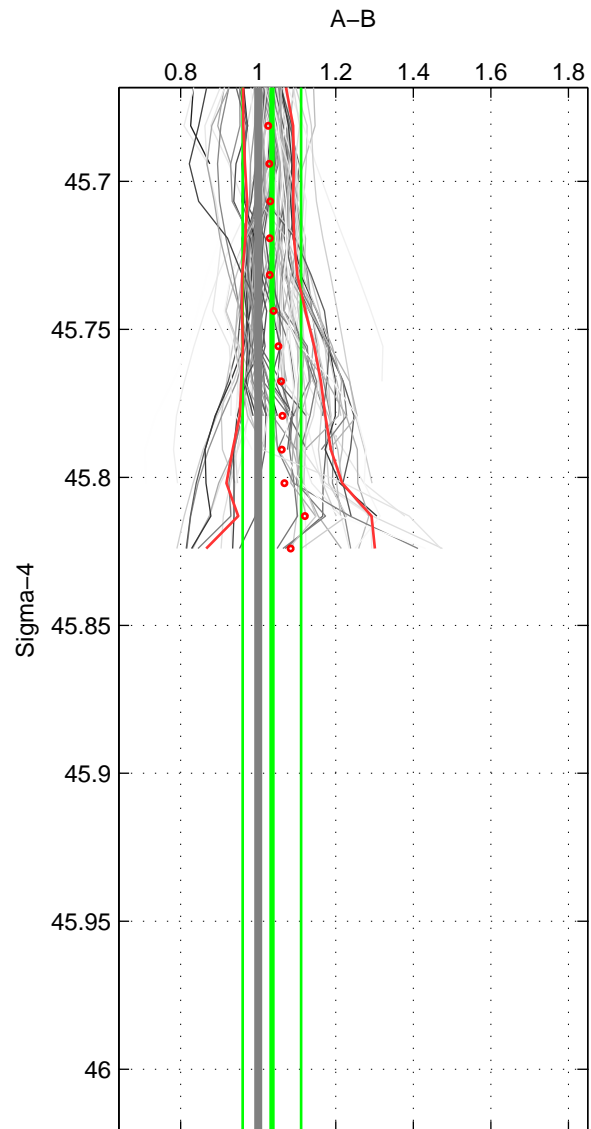

Cruise A (red). Date: Aug 1997 Cruisename: 155-06MT19970815

Cruise B (blue). Date: Jul 2001 Cruisename: 161-06MT20010717

*** "Favourite" values are those of space 3.

	Offset	O.StDev	Ratio	R.Stdev	Rating
SIGMA:	0.379	0.898	1.035	0.076	4
THETA:	0.487	0.842	1.044	0.073	4
DEPTH:	1.160	1.144	1.094	0.083	5
FAV.:	1.160	1.144	1.094	0.083	5

Profiles of A: 26
 Profiles of B: 17
 Diff profs : 90
 WMoffset (A-B): 0.37903
 WMoffset stdev: 0.89751
 WMratio (A/B): 1.0352
 WMratio stdev: 0.075507

Quality (1-5): 4

Profiles of A: 26
 Profiles of B: 17
 Diff profs : 90
 WMoffset (A-B): 0.4873
 WMoffset stdev: 0.84238
 WMratio (A/B): 1.0438
 WMratio stdev: 0.073151

Quality (1-5): 4

Profiles of A: 26
 Profiles of B: 17
 Diff profs : 90
 WMoffset (A-B): 1.16
 WMoffset stdev: 1.1442
 WMratio (A/B): 1.0942
 WMratio stdev: 0.08327

Quality (1-5): 5