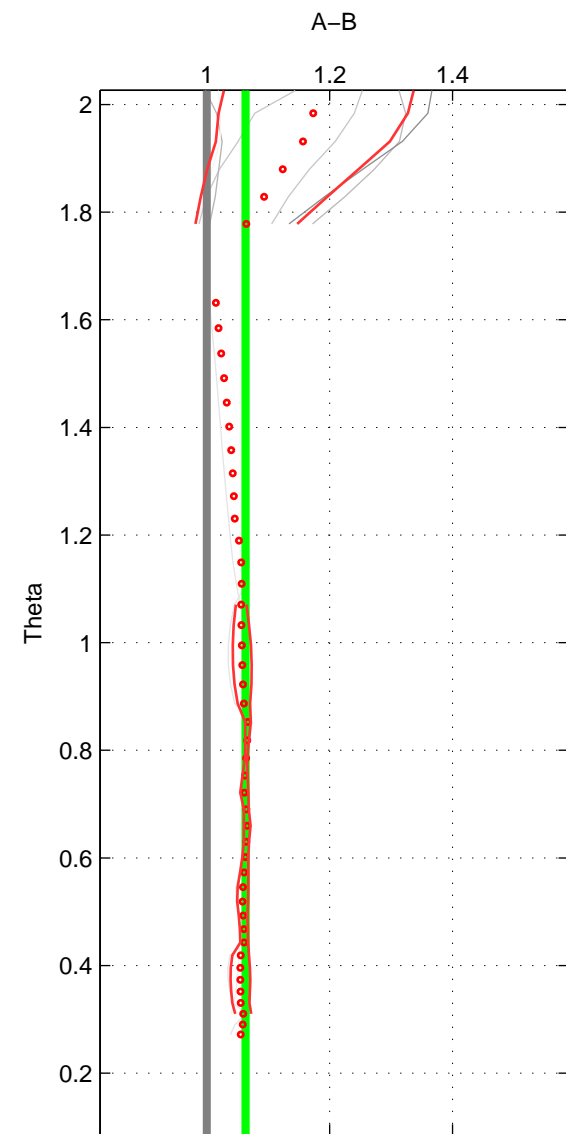

Cruise A (red). Date: Feb 1990 Cruisename: 138-06MT19900123  
 Cruise B (blue). Date: Sep 2009 Cruisename: 248-33LG20090916

\*\*\* "Favourite" values are means of spaces 1 2.

	Offset	O.StDev	Ratio	R.Stdev	Rating
SIGMA:	NaN	NaN	NaN	NaN	4
THETA:	7.375	0.521	1.063	0.005	4
DEPTH:	9.021	5.152	1.110	0.069	3
FAV.:	7.375	0.521	1.063	0.005	4

Profiles of A: 5  
 Profiles of B: 6  
 Diff profs: 6  
 WMoffset (A-B): NaN  
 WMoffset stdev: NaN  
 WMratio (A/B): NaN  
 WMratio stdev: NaN

Quality (1-5): 4

Profiles of A: 5  
 Profiles of B: 7  
 Diff profs: 10  
 WMoffset (A-B): 7.3749  
 WMoffset stdev: 0.52052  
 WMratio (A/B): 1.0633  
 WMratio stdev: 0.0045082

Quality (1-5): 4

Profiles of A: 5  
 Profiles of B: 6  
 Diff profs: 6  
 WMoffset (A-B): 9.0211  
 WMoffset stdev: 5.1522  
 WMratio (A/B): 1.1097  
 WMratio stdev: 0.068777

Quality (1-5): 3

Please note that statistics are bad.