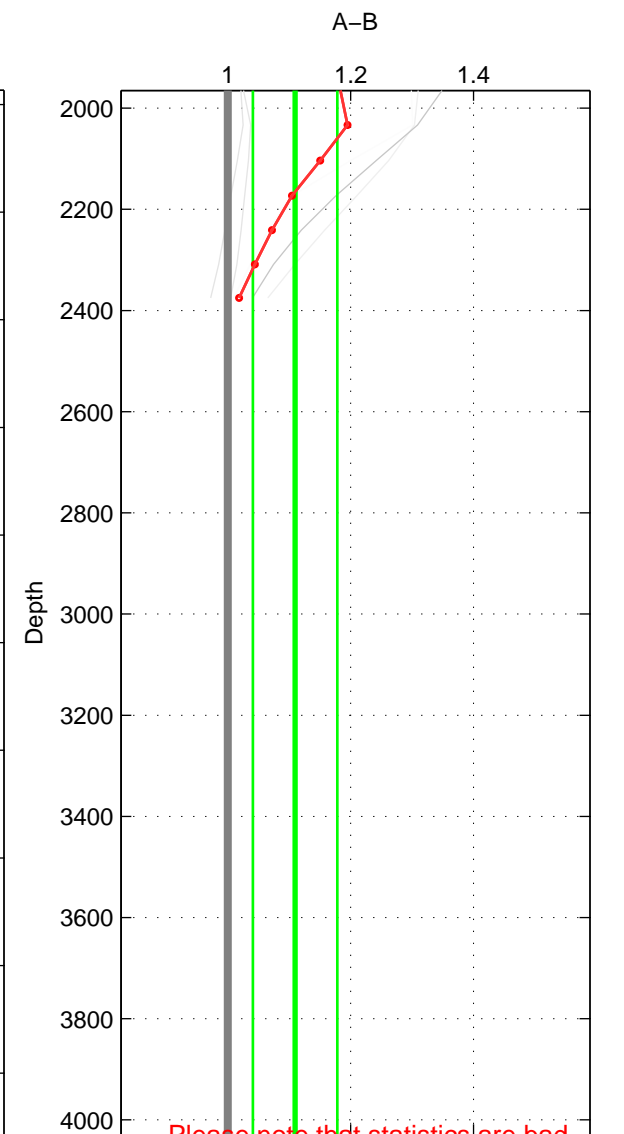

Cruise A (red). Date: Feb 1990 Cruisename: 138-06MT19900123  
 Cruise B (blue). Date: Sep 2009 Cruisename: 248-33LG20090916

\*\*\* "Favourite" values are means of spaces 1 2.

	Offset	O.StDev	Ratio	R.Stdev	Rating
SIGMA:	NaN	NaN	NaN	NaN	4
THETA:	7.375	0.521	1.063	0.005	4
DEPTH:	9.021	5.152	1.110	0.069	3
FAV.:	7.375	0.521	1.063	0.005	4

Profiles of A: 5  
 Profiles of B: 6  
 Diff profs: 6  
 WMoffset (A-B): NaN  
 WMoffset stdev: NaN  
 WMratio (A/B): NaN  
 WMratio stdev: NaN

Quality (1-5): 4

Profiles of A: 5  
 Profiles of B: 7  
 Diff profs: 10  
 WMoffset (A-B): 7.3749  
 WMoffset stdev: 0.52052  
 WMratio (A/B): 1.0633  
 WMratio stdev: 0.0045082

Quality (1-5): 4

Profiles of A: 5  
 Profiles of B: 6  
 Diff profs: 6  
 WMoffset (A-B): 9.0211  
 WMoffset stdev: 5.1522  
 WMratio (A/B): 1.1097  
 WMratio stdev: 0.068777

Quality (1-5): 3

Please note that statistics are bad.