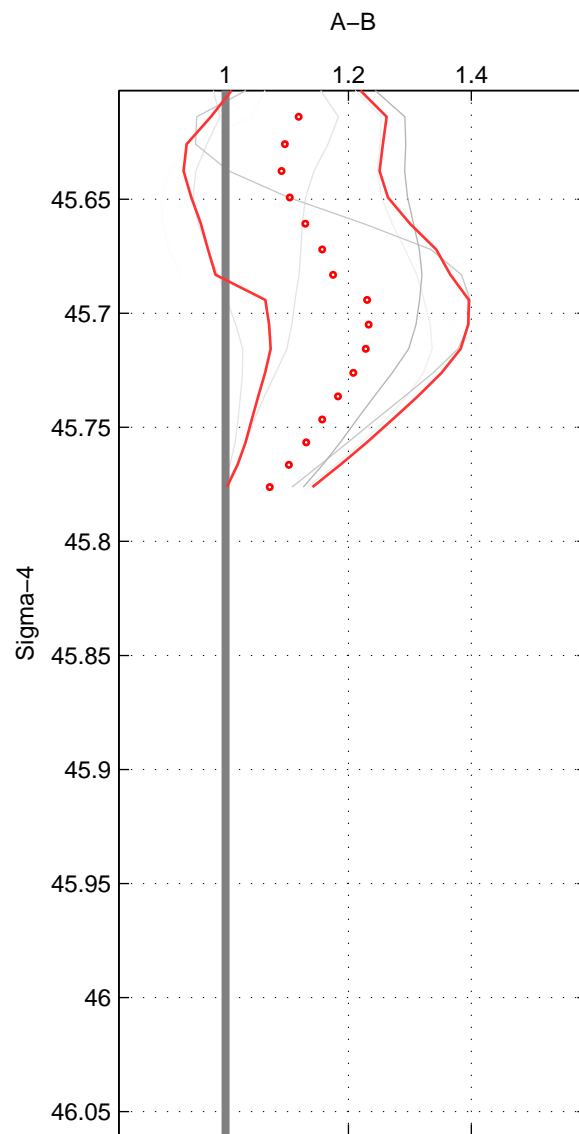

Cruise A (red). Date: Feb 1990 Cruisename: 138-06MT19900123  
 Cruise B (blue). Date: Sep 2009 Cruisename: 248-33LG20090916

\*\*\* "Favourite" values are means of spaces 1 2.

	Offset	O.StDev	Ratio	R.Stdev	Rating
SIGMA:	NaN	NaN	NaN	NaN	4
THETA:	7.375	0.521	1.063	0.005	4
DEPTH:	9.021	5.152	1.110	0.069	3
FAV.:	7.375	0.521	1.063	0.005	4

Profiles of A: 5  
 Profiles of B: 6  
 Diff profs: 6  
 WMoffset (A-B): NaN  
 WMoffset stdev: NaN  
 WMratio (A/B): NaN  
 WMratio stdev: NaN

Quality (1-5): 4

Profiles of A: 5  
 Profiles of B: 7  
 Diff profs: 10  
 WMoffset (A-B): 7.3749  
 WMoffset stdev: 0.52052  
 WMratio (A/B): 1.0633  
 WMratio stdev: 0.0045082

Quality (1-5): 4

Profiles of A: 5  
 Profiles of B: 6  
 Diff profs: 6  
 WMoffset (A-B): 9.0211  
 WMoffset stdev: 5.1522  
 WMratio (A/B): 1.1097  
 WMratio stdev: 0.068777

Quality (1-5): 3

Please note that statistics are bad.