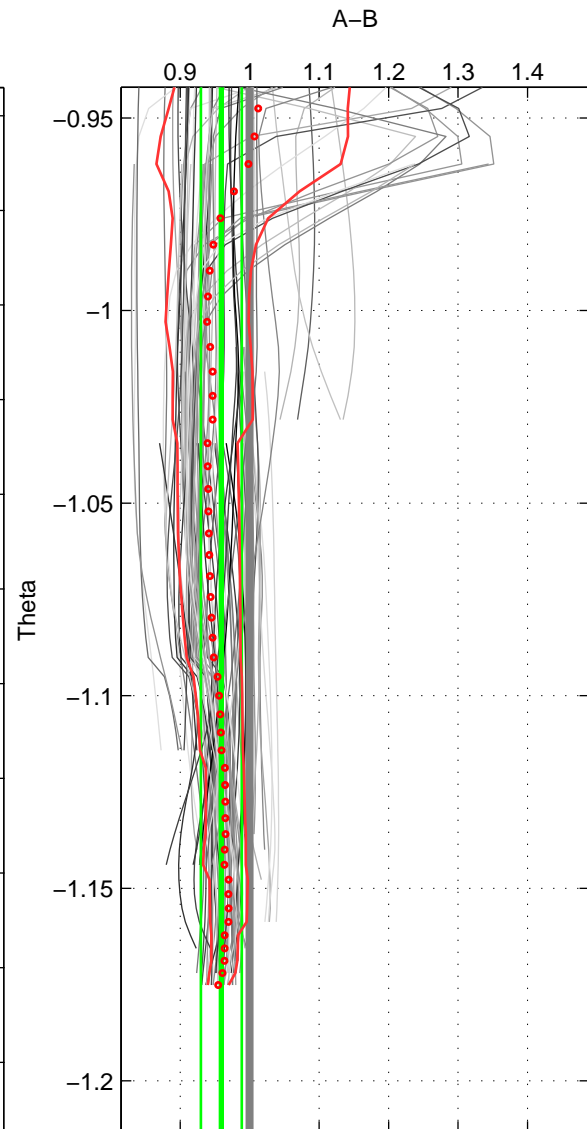

Cruise A (red). Date: Aug 1993 Cruisename: 87-58JH19930730

Cruise B (blue). Date: Aug 1996 Cruisename: 105-74JC19960720

\*\*\* "Favourite" values are means of spaces 1 2 3.

	Offset	O.StDev	Ratio	R.Stdev	Rating
SIGMA:	-0.441	0.408	0.960	0.036	5
THETA:	-0.457	0.338	0.959	0.029	5
DEPTH:	-0.016	0.250	0.999	0.022	5
FAV. :	-0.305	0.332	0.973	0.029	5

Profiles of A: 9  
 Profiles of B: 22  
 Diff profs : 85  
 WMoffset (A-B): -0.44087  
 WMoffset stdev: 0.40775  
 WMratio (A/B): 0.96001  
 WMratio stdev: 0.036234

Quality (1-5): 5

Profiles of A: 9  
 Profiles of B: 22  
 Diff profs : 85  
 WMoffset (A-B): -0.45737  
 WMoffset stdev: 0.33839  
 WMratio (A/B): 0.95922  
 WMratio stdev: 0.029375

Quality (1-5): 5

Profiles of A: 9  
 Profiles of B: 22  
 Diff profs : 85  
 WMoffset (A-B): -0.016121  
 WMoffset stdev: 0.25038  
 WMratio (A/B): 0.99885  
 WMratio stdev: 0.021986

Quality (1-5): 5