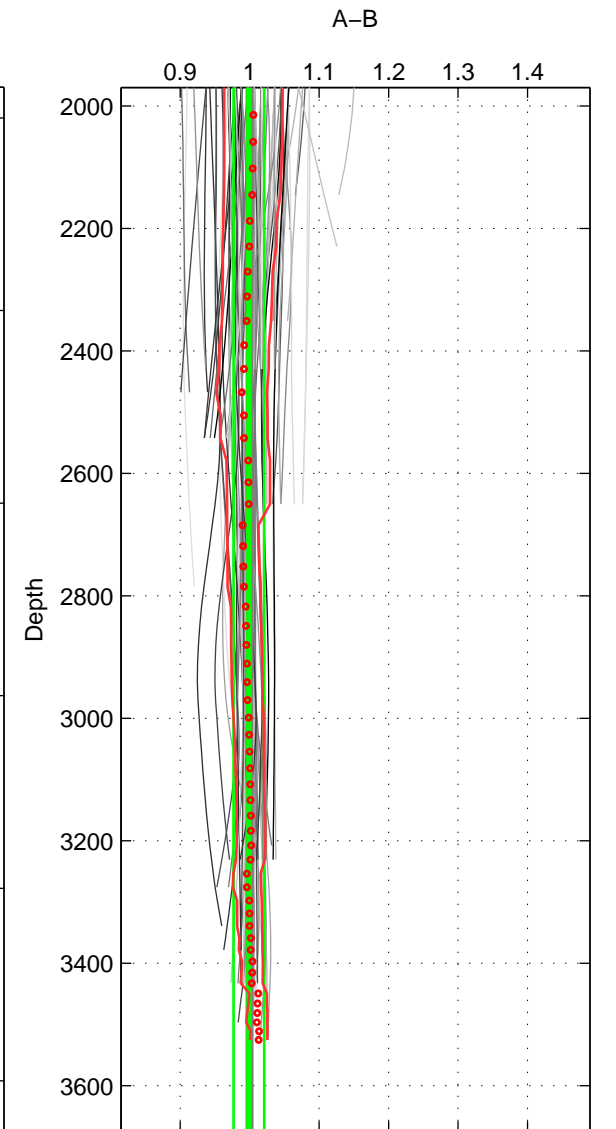

Cruise A (red). Date: Aug 1993 Cruisename: 87-58JH19930730

Cruise B (blue). Date: Aug 1996 Cruisename: 105-74JC19960720

\*\*\* "Favourite" values are means of spaces 1 2 3.

	Offset	O.StDev	Ratio	R.Stdev	Rating
SIGMA:	-0.441	0.408	0.960	0.036	5
THETA:	-0.457	0.338	0.959	0.029	5
DEPTH:	-0.016	0.250	0.999	0.022	5
FAV. :	-0.305	0.332	0.973	0.029	5

Profiles of A: 9  
 Profiles of B: 22  
 Diff profs : 85  
 WMoffset (A-B): -0.44087  
 WMoffset stdev: 0.40775  
 WMratio (A/B): 0.96001  
 WMratio stdev: 0.036234

Quality (1-5): 5

Profiles of A: 9  
 Profiles of B: 22  
 Diff profs : 85  
 WMoffset (A-B): -0.45737  
 WMoffset stdev: 0.33839  
 WMratio (A/B): 0.95922  
 WMratio stdev: 0.029375

Quality (1-5): 5

Profiles of A: 9  
 Profiles of B: 22  
 Diff profs : 85  
 WMoffset (A-B): -0.016121  
 WMoffset stdev: 0.25038  
 WMratio (A/B): 0.99885  
 WMratio stdev: 0.021986

Quality (1-5): 5