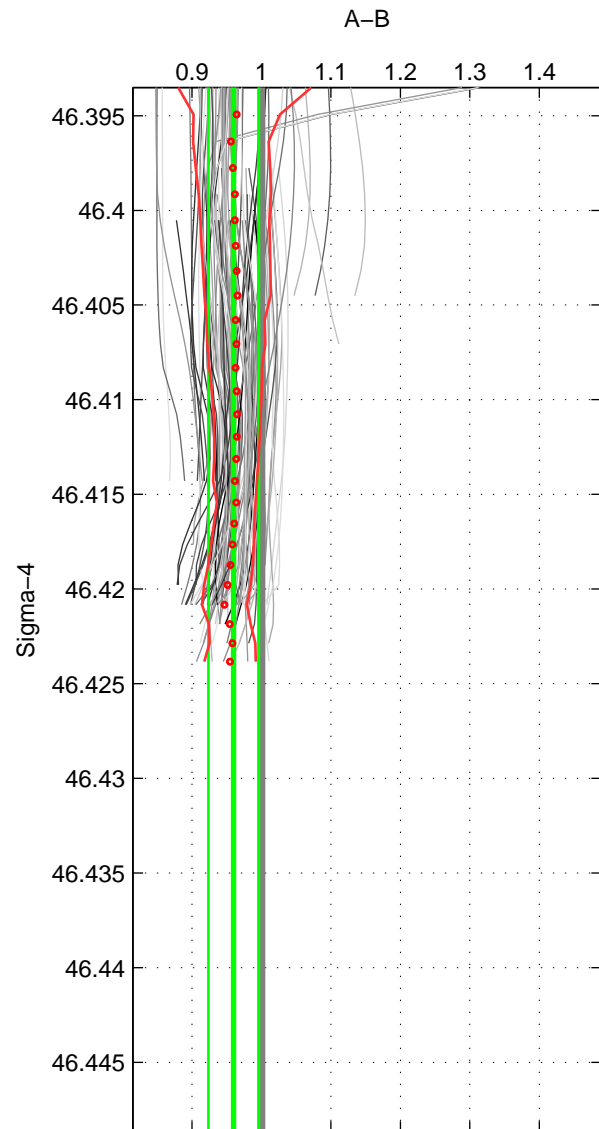

Cruise A (red). Date: Aug 1993 Cruisename: 87-58JH19930730

Cruise B (blue). Date: Aug 1996 Cruisename: 105-74JC19960720

\*\*\* "Favourite" values are means of spaces 1 2 3.

	Offset	O.StDev	Ratio	R.Stdev	Rating
SIGMA:	-0.441	0.408	0.960	0.036	5
THETA:	-0.457	0.338	0.959	0.029	5
DEPTH:	-0.016	0.250	0.999	0.022	5
FAV. :	-0.305	0.332	0.973	0.029	5

Profiles of A: 9  
 Profiles of B: 22  
 Diff profs : 85  
 WMoffset (A-B): -0.44087  
 WMoffset stdev: 0.40775  
 WMratio (A/B): 0.96001  
 WMratio stdev: 0.036234

Quality (1-5): 5

Profiles of A: 9  
 Profiles of B: 22  
 Diff profs : 85  
 WMoffset (A-B): -0.45737  
 WMoffset stdev: 0.33839  
 WMratio (A/B): 0.95922  
 WMratio stdev: 0.029375

Quality (1-5): 5

Profiles of A: 9  
 Profiles of B: 22  
 Diff profs : 85  
 WMoffset (A-B): -0.016121  
 WMoffset stdev: 0.25038  
 WMratio (A/B): 0.99885  
 WMratio stdev: 0.021986

Quality (1-5): 5