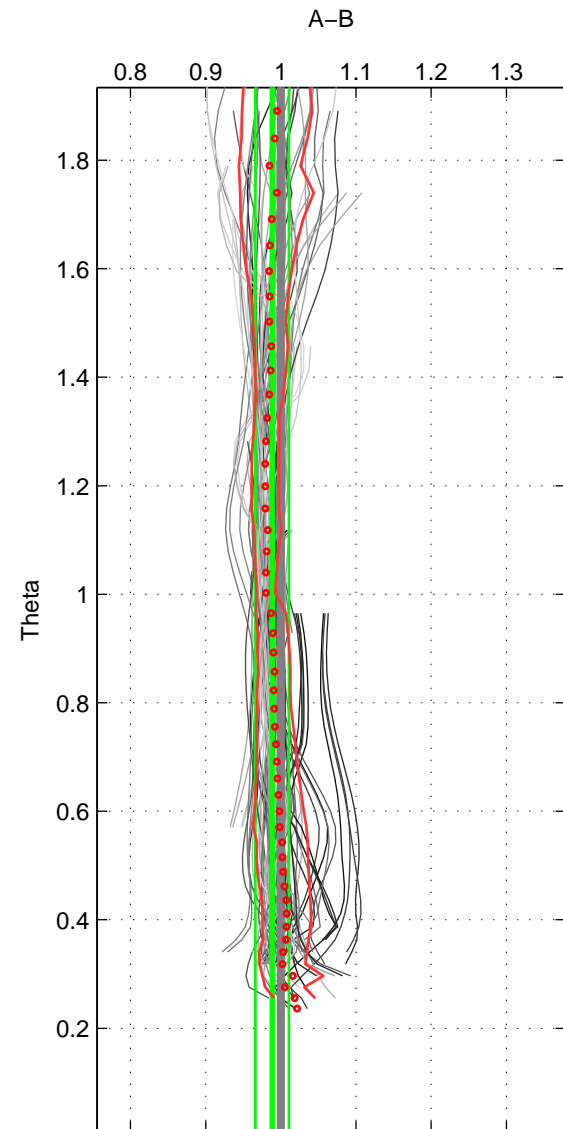

Cruise A (red). Date: Mar 2010 Cruisename: 256-33RO20100308

Cruise B (blue). Date: Feb 2008 Cruisename: 270-35MF20080207

*** "Favourite" values are means of spaces 1 2 3.

	Offset	O.StDev	Ratio	R.Stdev	Rating
SIGMA:	-0.940	3.091	0.992	0.028	5
THETA:	-1.284	2.348	0.988	0.022	5
DEPTH:	-1.024	1.908	0.992	0.015	5
FAV.:	-1.083	2.449	0.991	0.022	5

Profiles of A: 12
 Profiles of B: 19
 Diff profs : 94
 WMoffset (A-B): -0.94039
 WMoffset stdev: 3.0908
 WMratio (A/B): 0.99221
 WMratio stdev: 0.02844

Quality (1-5): 5

Profiles of A: 12
 Profiles of B: 19
 Diff profs : 94
 WMoffset (A-B): -1.2845
 WMoffset stdev: 2.3479
 WMratio (A/B): 0.98845
 WMratio stdev: 0.022279

Quality (1-5): 5

Profiles of A: 12
 Profiles of B: 19
 Diff profs : 94
 WMoffset (A-B): -1.024
 WMoffset stdev: 1.9082
 WMratio (A/B): 0.99186
 WMratio stdev: 0.015126

Quality (1-5): 5