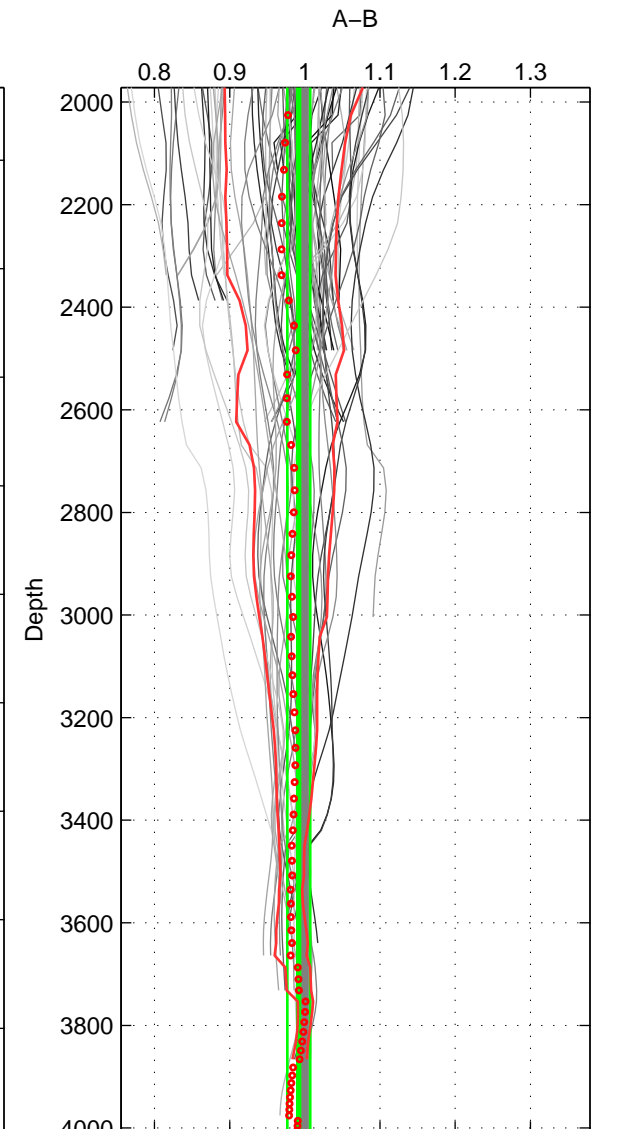

Cruise A (red). Date: Mar 2010 Cruisename: 256-33RO20100308

Cruise B (blue). Date: Feb 2008 Cruisename: 270-35MF20080207

*** "Favourite" values are means of spaces 1 2 3.

	Offset	O.StDev	Ratio	R.Stdev	Rating
SIGMA:	-0.940	3.091	0.992	0.028	5
THETA:	-1.284	2.348	0.988	0.022	5
DEPTH:	-1.024	1.908	0.992	0.015	5
FAV.:	-1.083	2.449	0.991	0.022	5

Profiles of A: 12
 Profiles of B: 19
 Diff profs : 94
 WMoffset (A-B): -0.94039
 WMoffset stdev: 3.0908
 WMratio (A/B): 0.99221
 WMratio stdev: 0.02844

Quality (1-5): 5

Profiles of A: 12
 Profiles of B: 19
 Diff profs : 94
 WMoffset (A-B): -1.2845
 WMoffset stdev: 2.3479
 WMratio (A/B): 0.98845
 WMratio stdev: 0.022279

Quality (1-5): 5

Profiles of A: 12
 Profiles of B: 19
 Diff profs : 94
 WMoffset (A-B): -1.024
 WMoffset stdev: 1.9082
 WMratio (A/B): 0.99186
 WMratio stdev: 0.015126

Quality (1-5): 5