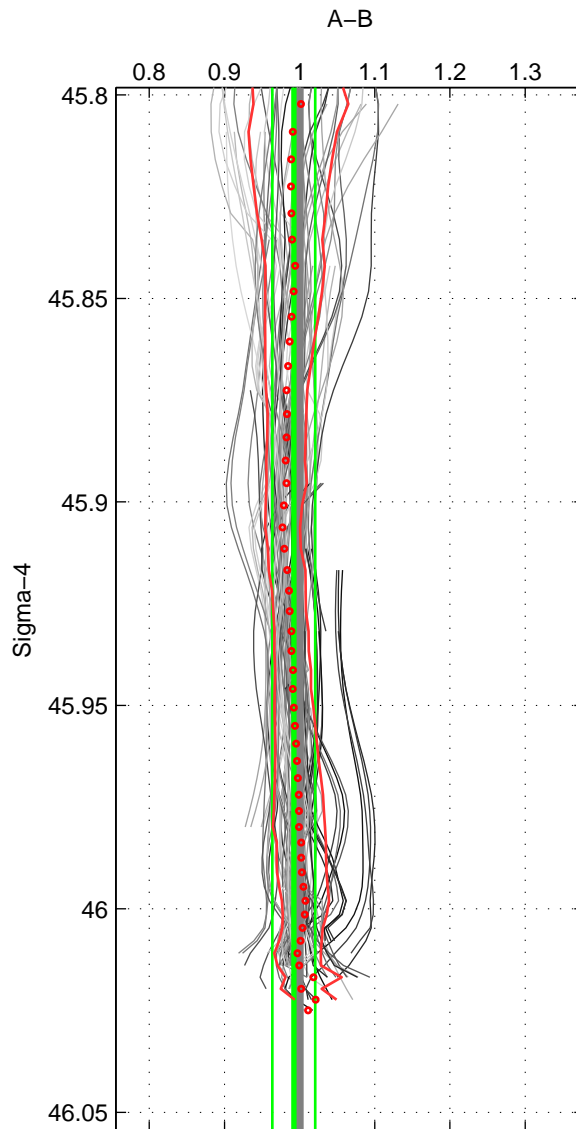

Cruise A (red). Date: Mar 2010 Cruisename: 256-33RO20100308

Cruise B (blue). Date: Feb 2008 Cruisename: 270-35MF20080207

*** "Favourite" values are means of spaces 1 2 3.

	Offset	O.StDev	Ratio	R.Stdev	Rating
SIGMA:	-0.940	3.091	0.992	0.028	5
THETA:	-1.284	2.348	0.988	0.022	5
DEPTH:	-1.024	1.908	0.992	0.015	5
FAV.:	-1.083	2.449	0.991	0.022	5

Profiles of A: 12
 Profiles of B: 19
 Diff profs : 94
 WMoffset (A-B): -0.94039
 WMoffset stdev: 3.0908
 WMratio (A/B): 0.99221
 WMratio stdev: 0.02844

Quality (1-5): 5

Profiles of A: 12
 Profiles of B: 19
 Diff profs : 94
 WMoffset (A-B): -1.2845
 WMoffset stdev: 2.3479
 WMratio (A/B): 0.98845
 WMratio stdev: 0.022279

Quality (1-5): 5

Profiles of A: 12
 Profiles of B: 19
 Diff profs : 94
 WMoffset (A-B): -1.024
 WMoffset stdev: 1.9082
 WMratio (A/B): 0.99186
 WMratio stdev: 0.015126

Quality (1-5): 5