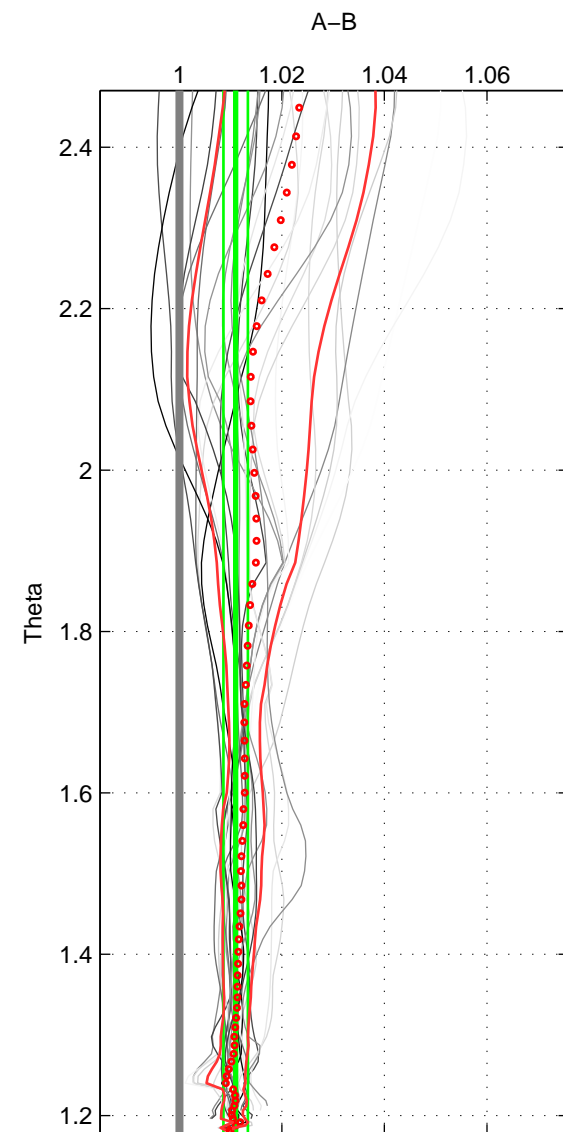

Cruise A (red). Date: Jul 1994 Cruisename: 624-49RY19940707

Cruise B (blue). Date: Nov 1995 Cruisename: 625-49RY19951115

*** "Favourite" values are means of spaces 1 2 3.

	Offset	O.StDev	Ratio	R.Stdev	Rating
SIGMA:	1.544	0.411	1.011	0.003	5
THETA:	1.531	0.332	1.011	0.002	5
DEPTH:	1.393	0.409	1.010	0.003	5
FAV.:	1.489	0.384	1.011	0.003	5

Profiles of A: 8
 Profiles of B: 5
 Diff profs: 25
 WMoffset (A-B): 1.5435
 WMoffset stdev: 0.41123
 WMratio (A/B): 1.011
 WMratio stdev: 0.0029427

Quality (1-5): 5

Profiles of A: 8
 Profiles of B: 5
 Diff profs: 25
 WMoffset (A-B): 1.5308
 WMoffset stdev: 0.33227
 WMratio (A/B): 1.011
 WMratio stdev: 0.0023864

Quality (1-5): 5

Profiles of A: 8
 Profiles of B: 5
 Diff profs: 25
 WMoffset (A-B): 1.3932
 WMoffset stdev: 0.40851
 WMratio (A/B): 1.01
 WMratio stdev: 0.0029396

Quality (1-5): 5