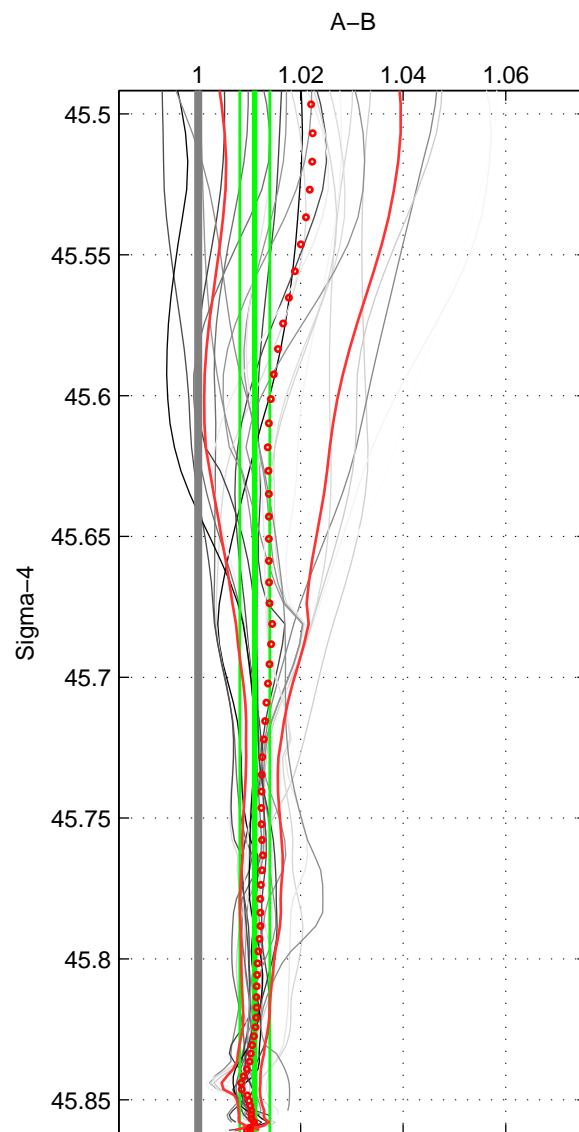

Cruise A (red). Date: Jul 1994 Cruisename: 624-49RY19940707

Cruise B (blue). Date: Nov 1995 Cruisename: 625-49RY19951115

*** "Favourite" values are means of spaces 1 2 3.

	Offset	O.StDev	Ratio	R.Stdev	Rating
SIGMA:	1.544	0.411	1.011	0.003	5
THETA:	1.531	0.332	1.011	0.002	5
DEPTH:	1.393	0.409	1.010	0.003	5
FAV.:	1.489	0.384	1.011	0.003	5

Profiles of A: 8
 Profiles of B: 5
 Diff profs: 25
 WMoffset (A-B): 1.5435
 WMoffset stdev: 0.41123
 WMratio (A/B): 1.011
 WMratio stdev: 0.0029427

Quality (1-5): 5

Profiles of A: 8
 Profiles of B: 5
 Diff profs: 25
 WMoffset (A-B): 1.5308
 WMoffset stdev: 0.33227
 WMratio (A/B): 1.011
 WMratio stdev: 0.0023864

Quality (1-5): 5

Profiles of A: 8
 Profiles of B: 5
 Diff profs: 25
 WMoffset (A-B): 1.3932
 WMoffset stdev: 0.40851
 WMratio (A/B): 1.01
 WMratio stdev: 0.0029396

Quality (1-5): 5