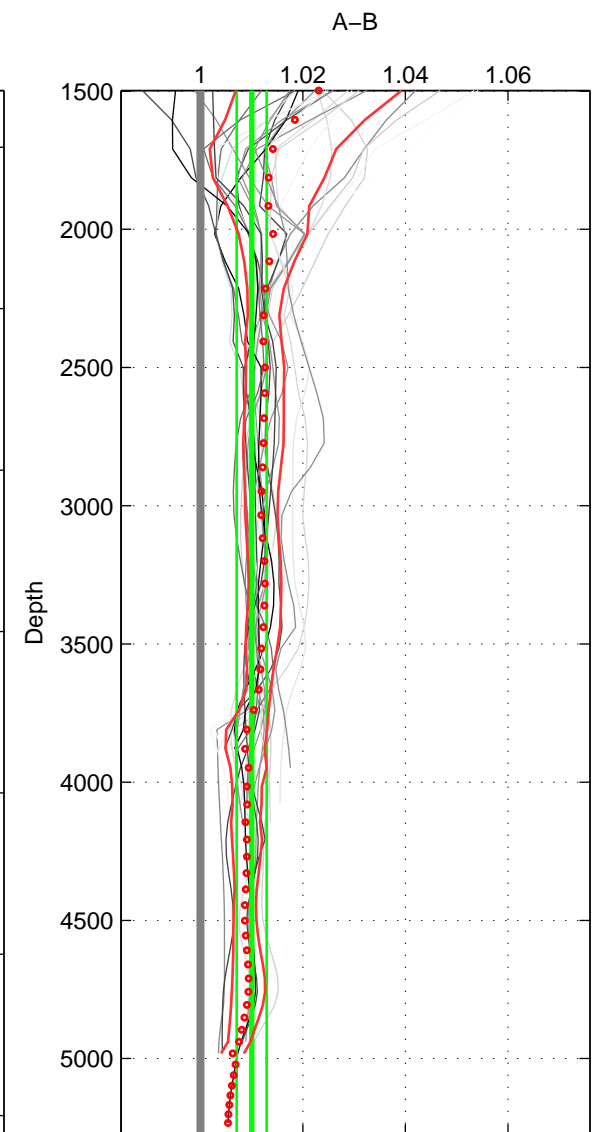

Cruise A (red). Date: Jul 1994 Cruisename: 624-49RY19940707

Cruise B (blue). Date: Nov 1995 Cruisename: 625-49RY19951115

*** "Favourite" values are means of spaces 1 2 3.

	Offset	O.StDev	Ratio	R.Stdev	Rating
SIGMA:	1.544	0.411	1.011	0.003	5
THETA:	1.531	0.332	1.011	0.002	5
DEPTH:	1.393	0.409	1.010	0.003	5
FAV.:	1.489	0.384	1.011	0.003	5

Profiles of A: 8
 Profiles of B: 5
 Diff profs: 25
 WMoffset (A-B): 1.5435
 WMoffset stdev: 0.41123
 WMratio (A/B): 1.011
 WMratio stdev: 0.0029427

Quality (1-5): 5

Profiles of A: 8
 Profiles of B: 5
 Diff profs: 25
 WMoffset (A-B): 1.5308
 WMoffset stdev: 0.33227
 WMratio (A/B): 1.011
 WMratio stdev: 0.0023864

Quality (1-5): 5

Profiles of A: 8
 Profiles of B: 5
 Diff profs: 25
 WMoffset (A-B): 1.3932
 WMoffset stdev: 0.40851
 WMratio (A/B): 1.01
 WMratio stdev: 0.0029396

Quality (1-5): 5