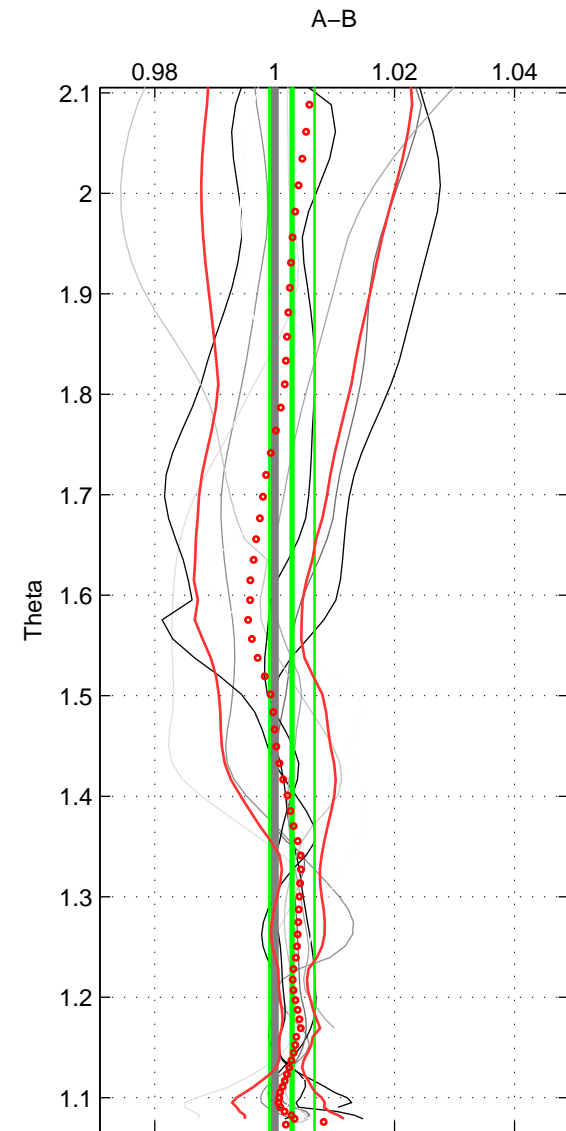

Cruise A (red). Date: Aug 2004 Cruisename: 601-49NZ20040807

Cruise B (blue). Date: Mar 2005 Cruisename: 604-49NZ20050228

\*\*\* "Favourite" values are means of spaces 1 2.

	Offset	O.StDev	Ratio	R.Stdev	Rating
SIGMA:	0.435	0.690	1.003	0.005	5
THETA:	0.439	0.561	1.003	0.004	5
DEPTH:	0.560	0.448	1.004	0.003	4
FAV.:	0.437	0.626	1.003	0.004	5

Profiles of A: 9  
 Profiles of B: 3  
 Diff profs : 9  
 WMoffset (A-B): 0.43462  
 WMoffset stdev: 0.69028  
 WMratio (A/B): 1.0028  
 WMratio stdev: 0.0045725

Quality (1-5): 5

Profiles of A: 9  
 Profiles of B: 3  
 Diff profs : 9  
 WMoffset (A-B): 0.43944  
 WMoffset stdev: 0.5614  
 WMratio (A/B): 1.0029  
 WMratio stdev: 0.0037693

Quality (1-5): 5

Profiles of A: 9  
 Profiles of B: 3  
 Diff profs : 9  
 WMoffset (A-B): 0.55997  
 WMoffset stdev: 0.44774  
 WMratio (A/B): 1.0037  
 WMratio stdev: 0.0029697

Quality (1-5): 4