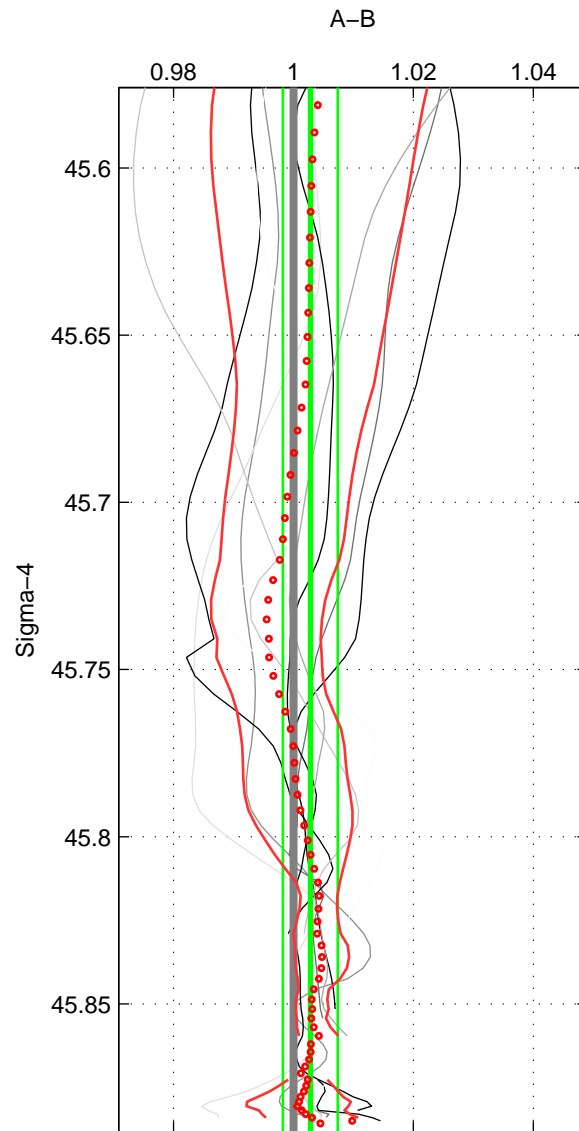

Cruise A (red). Date: Aug 2004 Cruisename: 601-49NZ20040807

Cruise B (blue). Date: Mar 2005 Cruisename: 604-49NZ20050228

\*\*\* "Favourite" values are means of spaces 1 2.

	Offset	O.StDev	Ratio	R.Stdev	Rating
SIGMA:	0.435	0.690	1.003	0.005	5
THETA:	0.439	0.561	1.003	0.004	5
DEPTH:	0.560	0.448	1.004	0.003	4
FAV.:	0.437	0.626	1.003	0.004	5

Profiles of A: 9  
 Profiles of B: 3  
 Diff profs : 9  
 WMoffset (A-B): 0.43462  
 WMoffset stdev: 0.69028  
 WMratio (A/B): 1.0028  
 WMratio stdev: 0.0045725

Quality (1-5): 5

Profiles of A: 9  
 Profiles of B: 3  
 Diff profs : 9  
 WMoffset (A-B): 0.43944  
 WMoffset stdev: 0.5614  
 WMratio (A/B): 1.0029  
 WMratio stdev: 0.0037693

Quality (1-5): 5

Profiles of A: 9  
 Profiles of B: 3  
 Diff profs : 9  
 WMoffset (A-B): 0.55997  
 WMoffset stdev: 0.44774  
 WMratio (A/B): 1.0037  
 WMratio stdev: 0.0029697

Quality (1-5): 4