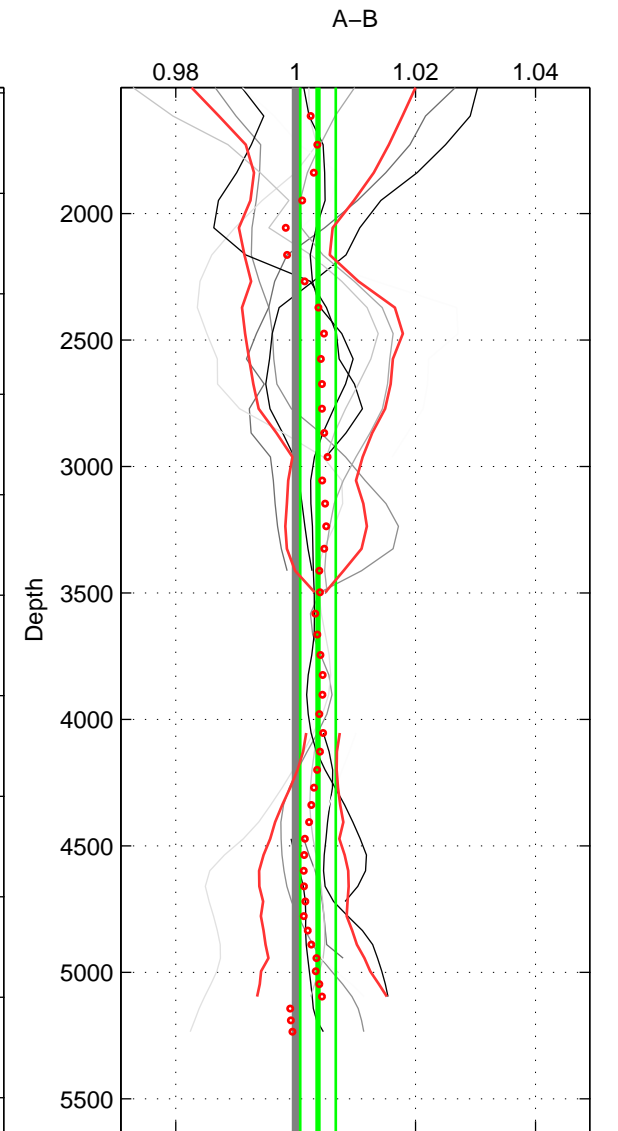

Cruise A (red). Date: Aug 2004 Cruisename: 601-49NZ20040807

Cruise B (blue). Date: Mar 2005 Cruisename: 604-49NZ20050228

\*\*\* "Favourite" values are means of spaces 1 2.

	Offset	O.StDev	Ratio	R.Stdev	Rating
SIGMA:	0.435	0.690	1.003	0.005	5
THETA:	0.439	0.561	1.003	0.004	5
DEPTH:	0.560	0.448	1.004	0.003	4
FAV.:	0.437	0.626	1.003	0.004	5

Profiles of A: 9  
 Profiles of B: 3  
 Diff profs : 9  
 WMoffset (A-B): 0.43462  
 WMoffset stdev: 0.69028  
 WMratio (A/B): 1.0028  
 WMratio stdev: 0.0045725

Quality (1-5): 5

Profiles of A: 9  
 Profiles of B: 3  
 Diff profs : 9  
 WMoffset (A-B): 0.43944  
 WMoffset stdev: 0.5614  
 WMratio (A/B): 1.0029  
 WMratio stdev: 0.0037693

Quality (1-5): 5

Profiles of A: 9  
 Profiles of B: 3  
 Diff profs : 9  
 WMoffset (A-B): 0.55997  
 WMoffset stdev: 0.44774  
 WMratio (A/B): 1.0037  
 WMratio stdev: 0.0029697

Quality (1-5): 4