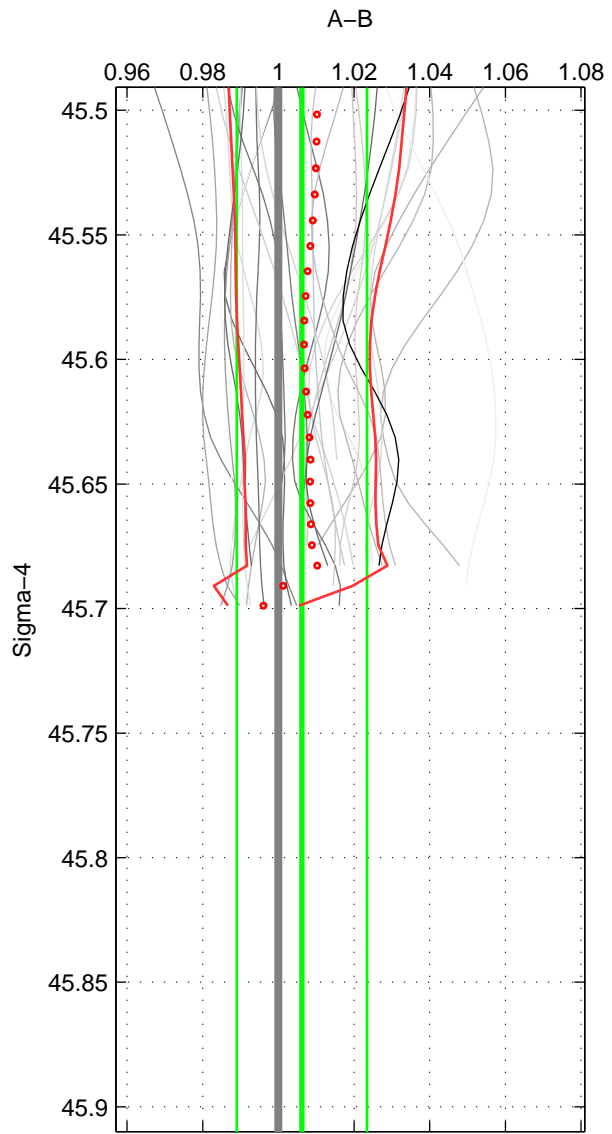

Cruise A (red). Date: May 1985 Cruisename: 495-325019850330

Cruise B (blue). Date: Jul 2005 Cruisename: 669-49UF20050615

*** "Favourite" values are means of spaces 1 2.

	Offset	O.StDev	Ratio	R.Stdev	Rating
SIGMA:	0.893	2.504	1.006	0.017	4
THETA:	0.785	2.434	1.006	0.017	4
DEPTH:	1.211	0.172	1.009	0.001	3
FAV.:	0.839	2.469	1.006	0.017	4

Profiles of A: 20
 Profiles of B: 7
 Diff profs: 29
 WMoffset (A-B): 0.89312
 WMoffset stdev: 2.5043
 WMratio (A/B): 1.0062
 WMratio stdev: 0.017196

Quality (1-5): 4

Profiles of A: 21
 Profiles of B: 7
 Diff profs: 31
 WMoffset (A-B): 0.7855
 WMoffset stdev: 2.4342
 WMratio (A/B): 1.0056
 WMratio stdev: 0.016847

Quality (1-5): 4

Please note that statistics are bad.

Profiles of A: 20
 Profiles of B: 7
 Diff profs: 29
 WMoffset (A-B): 1.2108
 WMoffset stdev: 0.1715
 WMratio (A/B): 1.0087
 WMratio stdev: 0.0013236