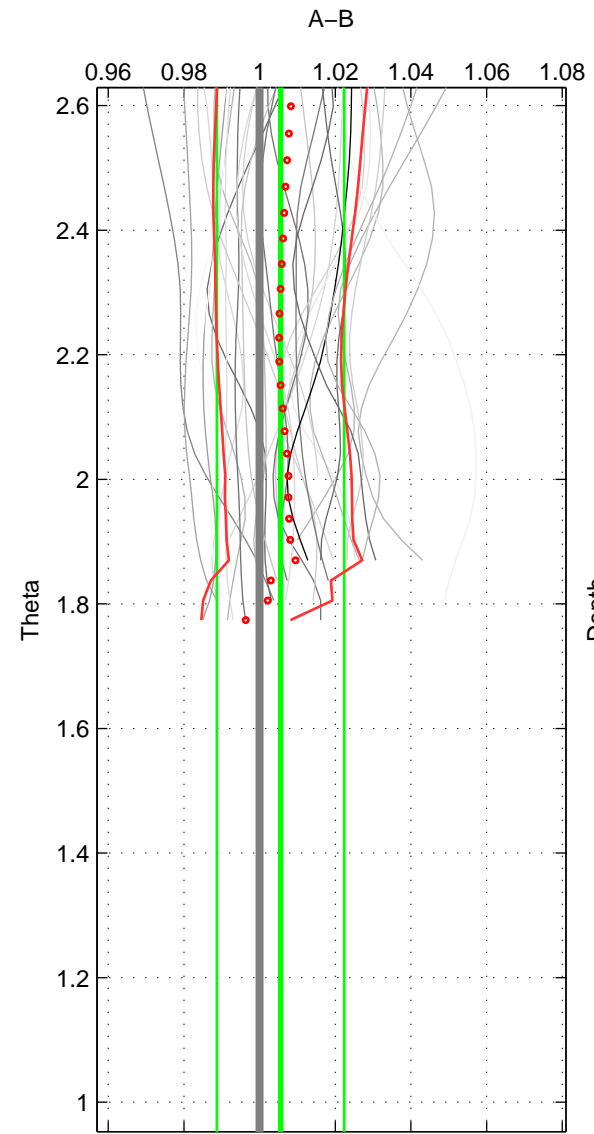

Cruise A (red). Date: May 1985 Cruisename: 495-325019850330

Cruise B (blue). Date: Jul 2005 Cruisename: 669-49UF20050615

*** "Favourite" values are means of spaces 1 2.

	Offset	O.StDev	Ratio	R.Stdev	Rating
SIGMA:	0.893	2.504	1.006	0.017	4
THETA:	0.785	2.434	1.006	0.017	4
DEPTH:	1.211	0.172	1.009	0.001	3
FAV.:	0.839	2.469	1.006	0.017	4

Profiles of A: 20
 Profiles of B: 7
 Diff profs: 29
 WMoffset (A-B): 0.89312
 WMoffset stdev: 2.5043
 WMratio (A/B): 1.0062
 WMratio stdev: 0.017196

Quality (1-5): 4

Profiles of A: 21
 Profiles of B: 7
 Diff profs: 31
 WMoffset (A-B): 0.7855
 WMoffset stdev: 2.4342
 WMratio (A/B): 1.0056
 WMratio stdev: 0.016847

Quality (1-5): 4

Please note that statistics are bad.

Profiles of A: 20
 Profiles of B: 7
 Diff profs: 29
 WMoffset (A-B): 1.2108
 WMoffset stdev: 0.1715
 WMratio (A/B): 1.0087
 WMratio stdev: 0.0013236