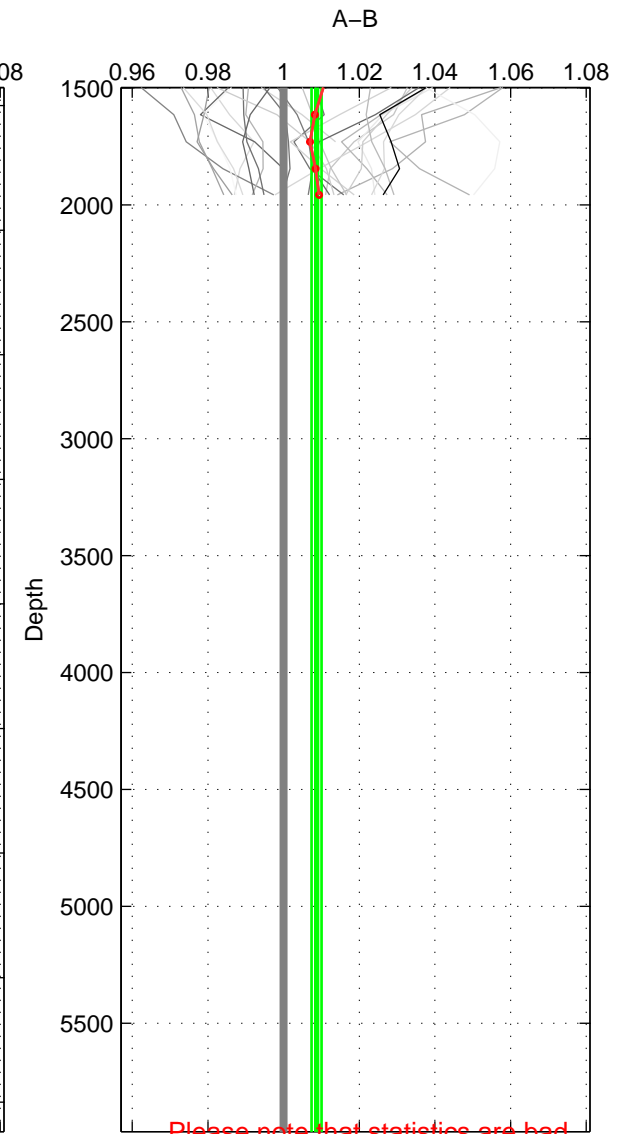

Cruise A (red). Date: May 1985 Cruisename: 495-325019850330

Cruise B (blue). Date: Jul 2005 Cruisename: 669-49UF20050615

*** "Favourite" values are means of spaces 1 2.

	Offset	O.StDev	Ratio	R.Stdev	Rating
SIGMA:	0.893	2.504	1.006	0.017	4
THETA:	0.785	2.434	1.006	0.017	4
DEPTH:	1.211	0.172	1.009	0.001	3
FAV.:	0.839	2.469	1.006	0.017	4

Profiles of A: 20
 Profiles of B: 7
 Diff profs: 29
 WMoffset (A-B): 0.89312
 WMoffset stdev: 2.5043
 WMratio (A/B): 1.0062
 WMratio stdev: 0.017196

Quality (1-5): 4

Profiles of A: 21
 Profiles of B: 7
 Diff profs: 31
 WMoffset (A-B): 0.7855
 WMoffset stdev: 2.4342
 WMratio (A/B): 1.0056
 WMratio stdev: 0.016847

Quality (1-5): 4

Please note that statistics are bad.

Profiles of A: 20
 Profiles of B: 7
 Diff profs: 29
 WMoffset (A-B): 1.2108
 WMoffset stdev: 0.1715
 WMratio (A/B): 1.0087
 WMratio stdev: 0.0013236