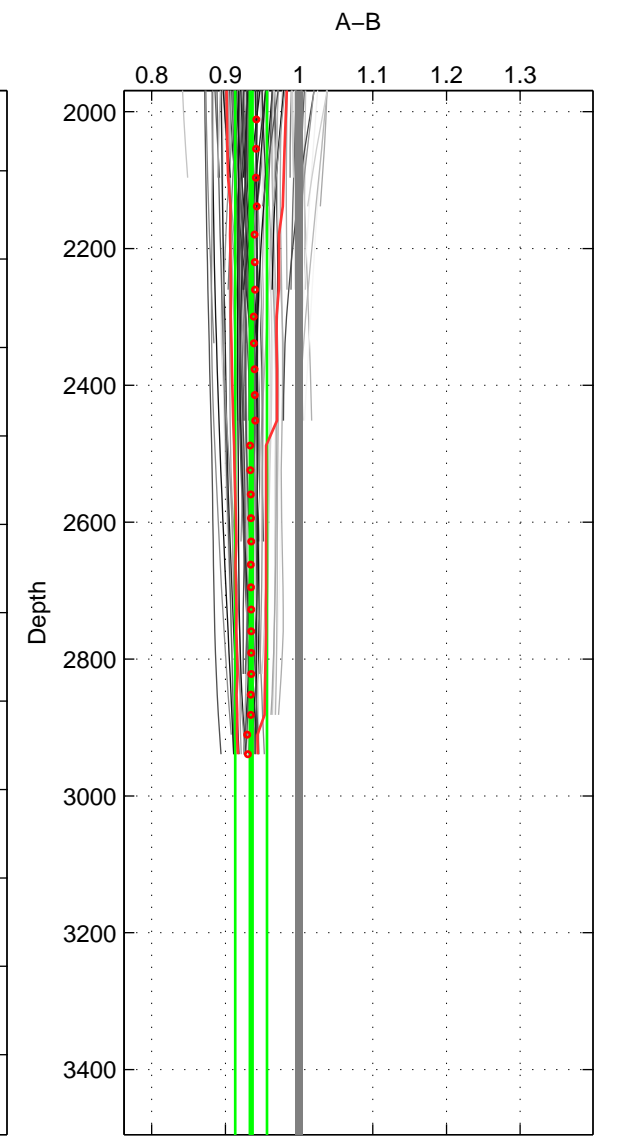

Cruise A (red). Date: Nov 1991 Cruisename: 84-58JH19911105
 Cruise B (blue). Date: Nov 1996 Cruisename: 95-58JH19961030

*** "Favourite" values are means of spaces 1 2 3.

	Offset	O.StDev	Ratio	R.Stdev	Rating
SIGMA:	-1.080	0.244	0.905	0.021	4
THETA:	-1.147	0.338	0.899	0.029	4
DEPTH:	-0.730	0.248	0.935	0.022	4
FAV. :	-0.985	0.277	0.913	0.024	4

Profiles of A: 16
 Profiles of B: 21
 Diff profs : 99
 WMoffset (A-B): -1.0799
 WMoffset stdev: 0.24449
 WMratio (A/B): 0.90515
 WMratio stdev: 0.021136

Quality (1-5): 4

Profiles of A: 16
 Profiles of B: 21
 Diff profs : 98
 WMoffset (A-B): -1.1467
 WMoffset stdev: 0.33812
 WMratio (A/B): 0.89921
 WMratio stdev: 0.029319

Quality (1-5): 4

Profiles of A: 16
 Profiles of B: 21
 Diff profs : 99
 WMoffset (A-B): -0.72962
 WMoffset stdev: 0.24793
 WMratio (A/B): 0.93497
 WMratio stdev: 0.021634

Quality (1-5): 4