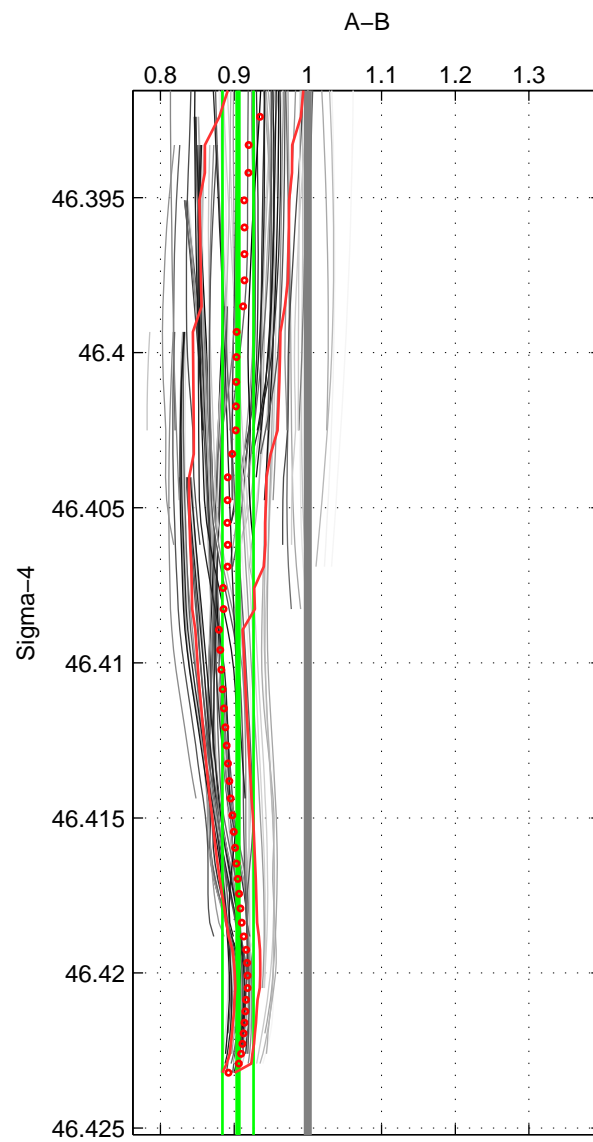

Cruise A (red). Date: Nov 1991 Cruisename: 84-58JH19911105
 Cruise B (blue). Date: Nov 1996 Cruisename: 95-58JH19961030

*** "Favourite" values are means of spaces 1 2 3.

	Offset	O.StDev	Ratio	R.Stdev	Rating
SIGMA:	-1.080	0.244	0.905	0.021	4
THETA:	-1.147	0.338	0.899	0.029	4
DEPTH:	-0.730	0.248	0.935	0.022	4
FAV. :	-0.985	0.277	0.913	0.024	4

Profiles of A: 16
 Profiles of B: 21
 Diff profs : 99
 WMoffset (A-B): -1.0799
 WMoffset stdev: 0.24449
 WMratio (A/B): 0.90515
 WMratio stdev: 0.021136

Quality (1-5): 4

Profiles of A: 16
 Profiles of B: 21
 Diff profs : 98
 WMoffset (A-B): -1.1467
 WMoffset stdev: 0.33812
 WMratio (A/B): 0.89921
 WMratio stdev: 0.029319

Quality (1-5): 4

Profiles of A: 16
 Profiles of B: 21
 Diff profs : 99
 WMoffset (A-B): -0.72962
 WMoffset stdev: 0.24793
 WMratio (A/B): 0.93497
 WMratio stdev: 0.021634

Quality (1-5): 4