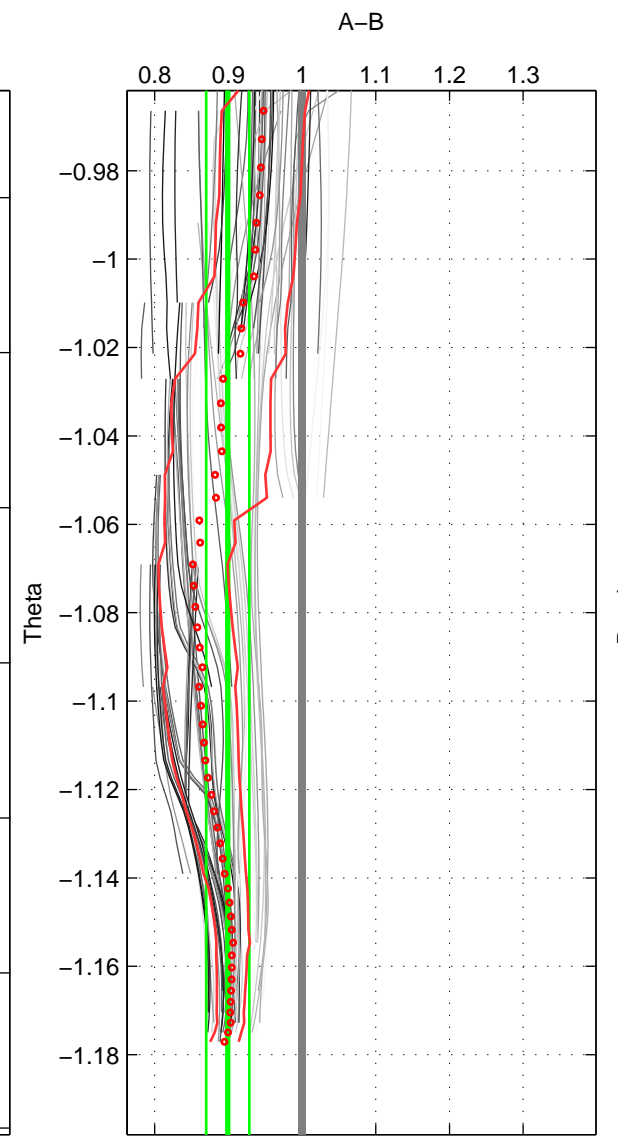

Cruise A (red). Date: Nov 1991 Cruisename: 84-58JH19911105
 Cruise B (blue). Date: Nov 1996 Cruisename: 95-58JH19961030

*** "Favourite" values are means of spaces 1 2 3.

	Offset	O.StDev	Ratio	R.Stdev	Rating
SIGMA:	-1.080	0.244	0.905	0.021	4
THETA:	-1.147	0.338	0.899	0.029	4
DEPTH:	-0.730	0.248	0.935	0.022	4
FAV. :	-0.985	0.277	0.913	0.024	4

Profiles of A: 16
 Profiles of B: 21
 Diff profs : 99
 WMoffset (A-B): -1.0799
 WMoffset stdev: 0.24449
 WMratio (A/B): 0.90515
 WMratio stdev: 0.021136

Quality (1-5): 4

Profiles of A: 16
 Profiles of B: 21
 Diff profs : 98
 WMoffset (A-B): -1.1467
 WMoffset stdev: 0.33812
 WMratio (A/B): 0.89921
 WMratio stdev: 0.029319

Quality (1-5): 4

Profiles of A: 16
 Profiles of B: 21
 Diff profs : 99
 WMoffset (A-B): -0.72962
 WMoffset stdev: 0.24793
 WMratio (A/B): 0.93497
 WMratio stdev: 0.021634

Quality (1-5): 4