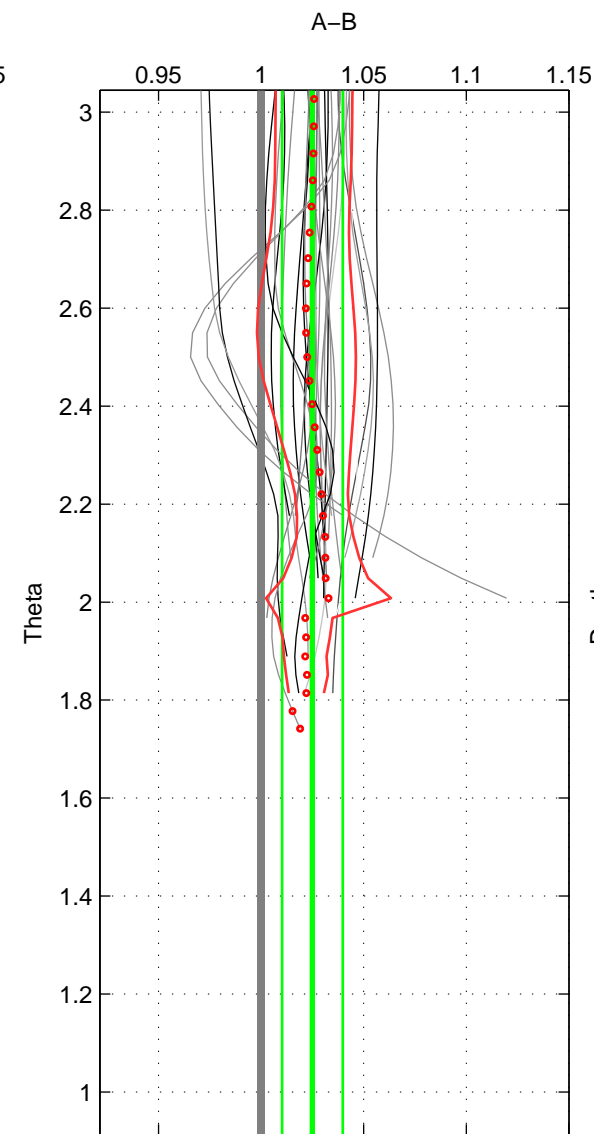

Cruise A (red). Date: Jul 2005 Cruisename: 669-49UF20050615
 Cruise B (blue). Date: Oct 1998 Cruisename: 686-49UP19980916

*** "Favourite" values are those of space 2.

	Offset	O.StDev	Ratio	R.Stdev	Rating
SIGMA:	3.553	2.145	1.026	0.016	4
THETA:	3.482	2.018	1.025	0.015	5
DEPTH:	3.695	0.467	1.029	0.003	3
FAV.:	3.482	2.018	1.025	0.015	5

Profiles of A: 23
 Profiles of B: 20
 Diff profs: 28
 WMoffset (A-B): 3.5532
 WMoffset stdev: 2.145
 WMratio (A/B): 1.026
 WMratio stdev: 0.015938

Quality (1-5): 4

Profiles of A: 23
 Profiles of B: 20
 Diff profs: 28
 WMoffset (A-B): 3.4821
 WMoffset stdev: 2.0183
 WMratio (A/B): 1.025
 WMratio stdev: 0.014795

Quality (1-5): 5

Profiles of A: 23
 Profiles of B: 20
 Diff profs: 28
 WMoffset (A-B): 3.6953
 WMoffset stdev: 0.46659
 WMratio (A/B): 1.0285
 WMratio stdev: 0.0028743

Quality (1-5): 3

Please note that statistics are bad.