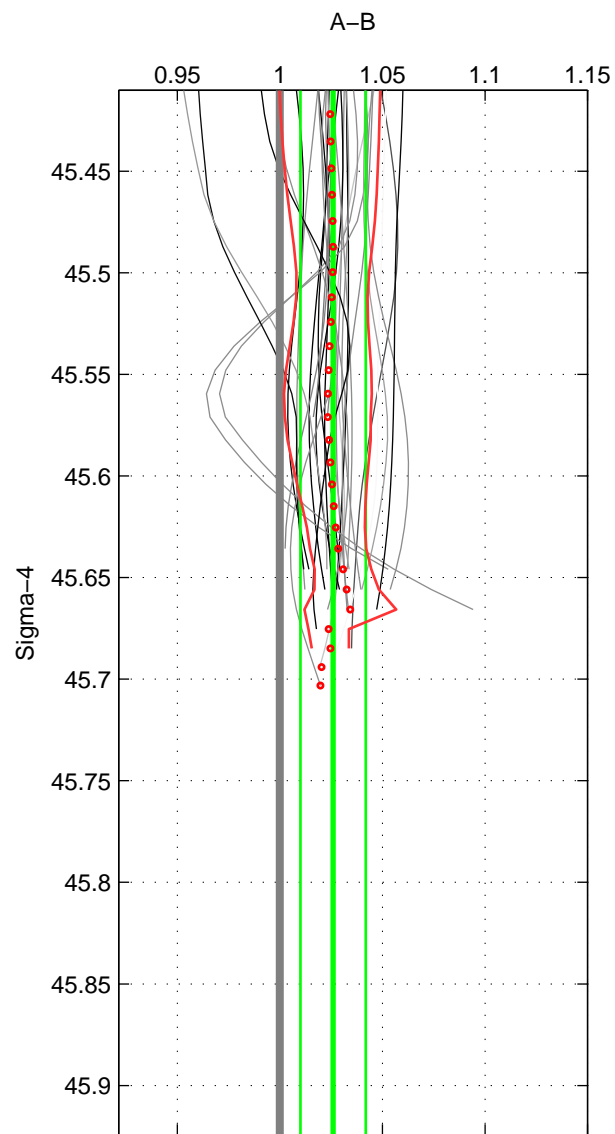

Cruise A (red). Date: Jul 2005 Cruisename: 669-49UF20050615
 Cruise B (blue). Date: Oct 1998 Cruisename: 686-49UP19980916

*** "Favourite" values are those of space 2.

	Offset	O.StDev	Ratio	R.Stdev	Rating
SIGMA:	3.553	2.145	1.026	0.016	4
THETA:	3.482	2.018	1.025	0.015	5
DEPTH:	3.695	0.467	1.029	0.003	3
FAV.:	3.482	2.018	1.025	0.015	5

Profiles of A: 23
 Profiles of B: 20
 Diff profs: 28
 WMoffset (A-B): 3.5532
 WMoffset stdev: 2.145
 WMratio (A/B): 1.026
 WMratio stdev: 0.015938

Quality (1-5): 4

Profiles of A: 23
 Profiles of B: 20
 Diff profs: 28
 WMoffset (A-B): 3.4821
 WMoffset stdev: 2.0183
 WMratio (A/B): 1.025
 WMratio stdev: 0.014795

Quality (1-5): 5

Profiles of A: 23
 Profiles of B: 20
 Diff profs: 28
 WMoffset (A-B): 3.6953
 WMoffset stdev: 0.46659
 WMratio (A/B): 1.0285
 WMratio stdev: 0.0028743

Quality (1-5): 3

Please note that statistics are bad.