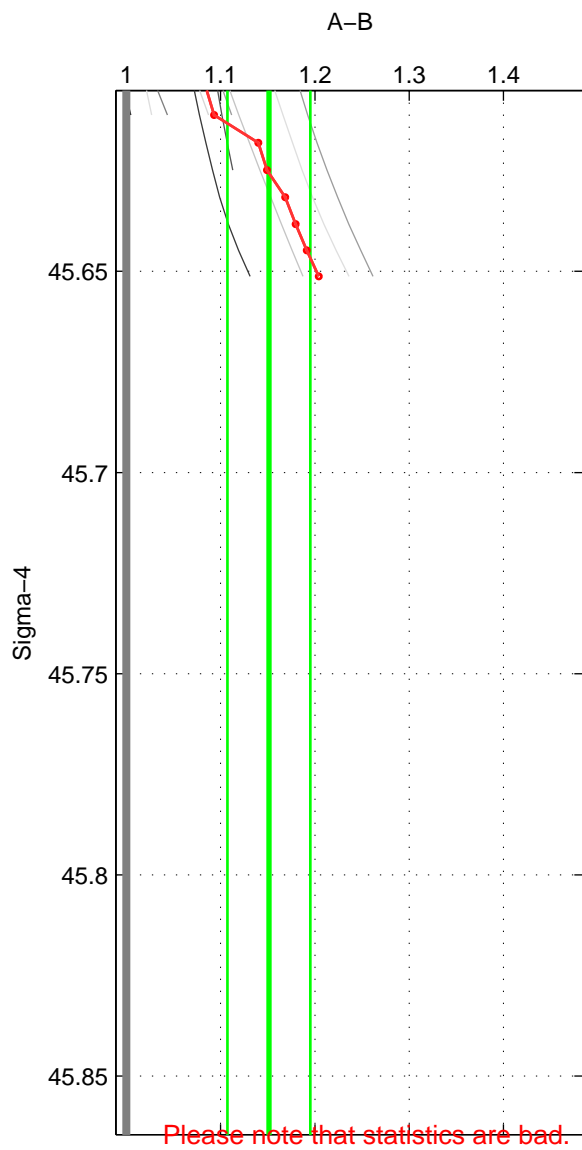

Cruise A (red). Date: Jun 1981 Cruisename: 235-31AN19810612

Cruise B (blue). Date: Aug 1994 Cruisename: 328-OMEX1NA

*** "Favourite" values are those of space 2.

	Offset	O.StDev	Ratio	R.Stdev	Rating
SIGMA:	2.705	0.806	1.151	0.044	2
THETA:	4.875	2.390	1.263	0.120	3
DEPTH:	2.087	0.000	1.113	0.000	2
FAV.:	4.875	2.390	1.263	0.120	3

Please note that statistics are bad.

Profiles of A: 9
 Profiles of B: 2
 Diff profs : 10
 WMoffset (A-B): 2.7053
 WMoffset stdev: 0.80626
 WMratio (A/B): 1.1512
 WMratio stdev: 0.04396

Quality (1-5): 2

Please note that statistics are bad.

Profiles of A: 9
 Profiles of B: 3
 Diff profs : 11
 WMoffset (A-B): 4.875
 WMoffset stdev: 2.3901
 WMratio (A/B): 1.2629
 WMratio stdev: 0.12049

Quality (1-5): 3

Please note that statistics are bad.

Profiles of A: 10
 Profiles of B: 2
 Diff profs : 12
 WMoffset (A-B): 2.0874
 WMoffset stdev: 0
 WMratio (A/B): 1.1135
 WMratio stdev: 0