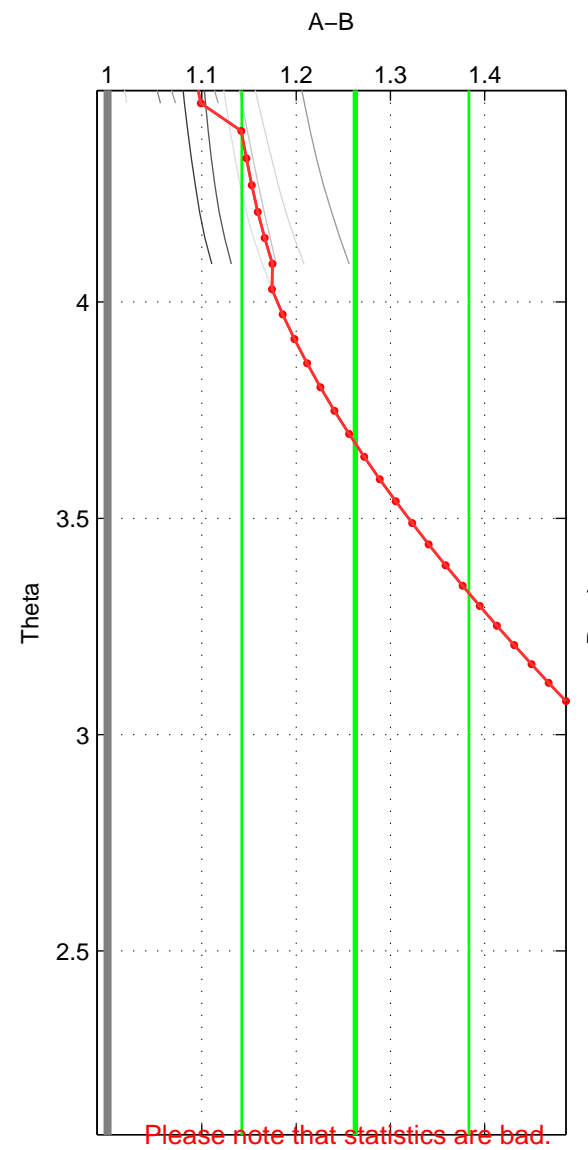

Cruise A (red). Date: Jun 1981 Cruisename: 235-31AN19810612

Cruise B (blue). Date: Aug 1994 Cruisename: 328-OMEX1NA

*** "Favourite" values are those of space 2.

	Offset	O.StDev	Ratio	R.Stdev	Rating
SIGMA:	2.705	0.806	1.151	0.044	2
THETA:	4.875	2.390	1.263	0.120	3
DEPTH:	2.087	0.000	1.113	0.000	2
FAV.:	4.875	2.390	1.263	0.120	3

Please note that statistics are bad.

Profiles of A: 9
 Profiles of B: 2
 Diff profs : 10
 WMoffset (A-B): 2.7053
 WMoffset stdev: 0.80626
 WMratio (A/B): 1.1512
 WMratio stdev: 0.04396

Quality (1-5): 2

Please note that statistics are bad.

Profiles of A: 9
 Profiles of B: 3
 Diff profs : 11
 WMoffset (A-B): 4.875
 WMoffset stdev: 2.3901
 WMratio (A/B): 1.2629
 WMratio stdev: 0.12049

Quality (1-5): 3

Please note that statistics are bad.

Profiles of A: 10
 Profiles of B: 2
 Diff profs : 12
 WMoffset (A-B): 2.0874
 WMoffset stdev: 0
 WMratio (A/B): 1.1135
 WMratio stdev: 0