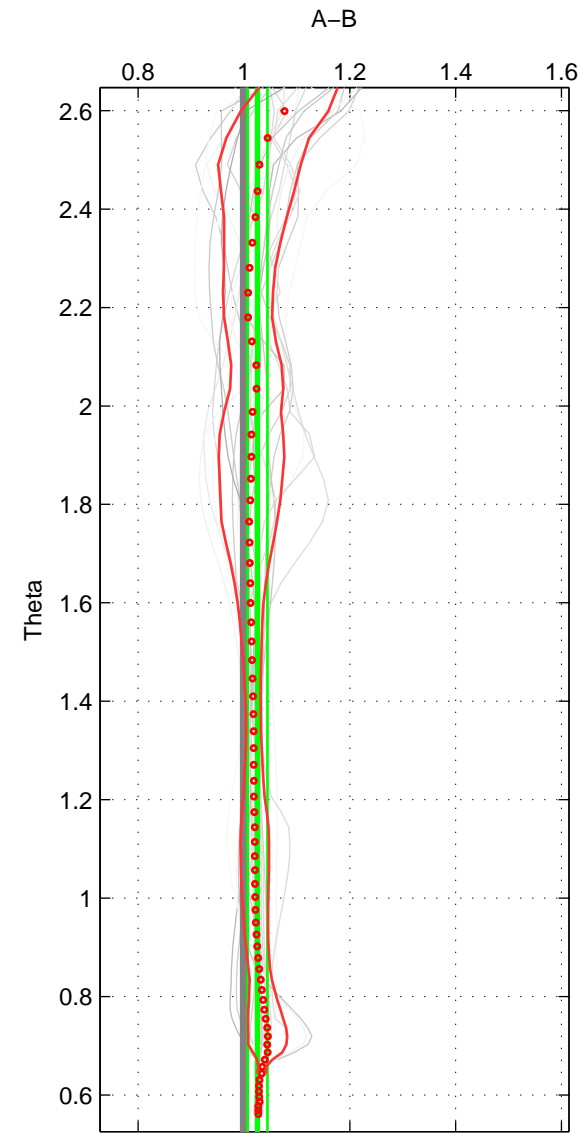

Cruise A (red). Date: Feb 1990 Cruisename: 138-06MT19900123

Cruise B (blue). Date: Feb 2010 Cruisename: 216-29HE20100208

\*\*\* "Favourite" values are means of spaces 1 2 3.

|        | Offset | O.StDev | Ratio | R.Stdev | Rating |
|--------|--------|---------|-------|---------|--------|
| SIGMA: | 2.903  | 2.294   | 1.035 | 0.025   | 5      |
| THETA: | 2.227  | 1.784   | 1.026 | 0.019   | 5      |
| DEPTH: | 6.362  | 2.800   | 1.065 | 0.027   | 5      |
| FAV.:  | 3.831  | 2.293   | 1.042 | 0.024   | 5      |

Profiles of A: 8  
 Profiles of B: 9  
 Diff profs: 20  
 WMoffset (A-B): 2.9029  
 WMoffset stdev: 2.2945  
 WMratio (A/B): 1.035  
 WMratio stdev: 0.024659

Quality (1-5): 5

Profiles of A: 8  
 Profiles of B: 9  
 Diff profs: 20  
 WMoffset (A-B): 2.2274  
 WMoffset stdev: 1.7835  
 WMratio (A/B): 1.0256  
 WMratio stdev: 0.018624

Quality (1-5): 5

Profiles of A: 8  
 Profiles of B: 9  
 Diff profs: 20  
 WMoffset (A-B): 6.3618  
 WMoffset stdev: 2.8002  
 WMratio (A/B): 1.0651  
 WMratio stdev: 0.027438

Quality (1-5): 5