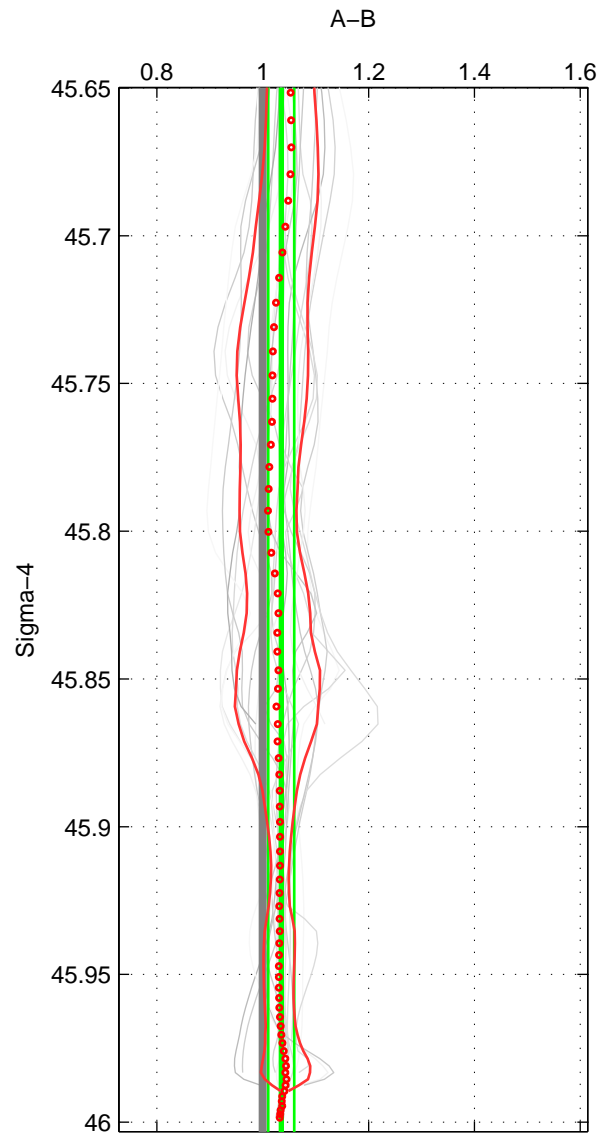

Cruise A (red). Date: Feb 1990 Cruisename: 138-06MT19900123

Cruise B (blue). Date: Feb 2010 Cruisename: 216-29HE20100208

\*\*\* "Favourite" values are means of spaces 1 2 3.

|        | Offset | O.StDev | Ratio | R.Stdev | Rating |
|--------|--------|---------|-------|---------|--------|
| SIGMA: | 2.903  | 2.294   | 1.035 | 0.025   | 5      |
| THETA: | 2.227  | 1.784   | 1.026 | 0.019   | 5      |
| DEPTH: | 6.362  | 2.800   | 1.065 | 0.027   | 5      |
| FAV.:  | 3.831  | 2.293   | 1.042 | 0.024   | 5      |

Profiles of A: 8  
 Profiles of B: 9  
 Diff profs: 20  
 WMoffset (A-B): 2.9029  
 WMoffset stdev: 2.2945  
 WMratio (A/B): 1.035  
 WMratio stdev: 0.024659

Quality (1-5): 5

Profiles of A: 8  
 Profiles of B: 9  
 Diff profs: 20  
 WMoffset (A-B): 2.2274  
 WMoffset stdev: 1.7835  
 WMratio (A/B): 1.0256  
 WMratio stdev: 0.018624

Quality (1-5): 5

Profiles of A: 8  
 Profiles of B: 9  
 Diff profs: 20  
 WMoffset (A-B): 6.3618  
 WMoffset stdev: 2.8002  
 WMratio (A/B): 1.0651  
 WMratio stdev: 0.027438

Quality (1-5): 5