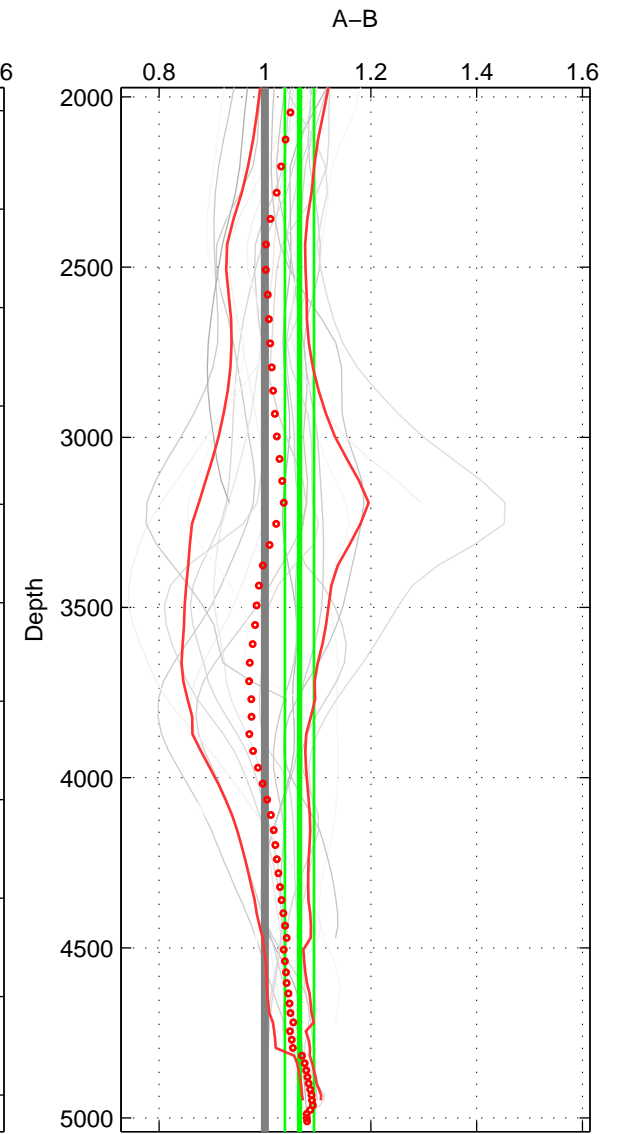

Cruise A (red). Date: Feb 1990 Cruisename: 138-06MT19900123

Cruise B (blue). Date: Feb 2010 Cruisename: 216-29HE20100208

\*\*\* "Favourite" values are means of spaces 1 2 3.

|        | Offset | O.StDev | Ratio | R.Stdev | Rating |
|--------|--------|---------|-------|---------|--------|
| SIGMA: | 2.903  | 2.294   | 1.035 | 0.025   | 5      |
| THETA: | 2.227  | 1.784   | 1.026 | 0.019   | 5      |
| DEPTH: | 6.362  | 2.800   | 1.065 | 0.027   | 5      |
| FAV.:  | 3.831  | 2.293   | 1.042 | 0.024   | 5      |

Profiles of A: 8  
 Profiles of B: 9  
 Diff profs: 20  
 WMoffset (A-B): 2.9029  
 WMoffset stdev: 2.2945  
 WMratio (A/B): 1.035  
 WMratio stdev: 0.024659

Quality (1-5): 5

Profiles of A: 8  
 Profiles of B: 9  
 Diff profs: 20  
 WMoffset (A-B): 2.2274  
 WMoffset stdev: 1.7835  
 WMratio (A/B): 1.0256  
 WMratio stdev: 0.018624

Quality (1-5): 5

Profiles of A: 8  
 Profiles of B: 9  
 Diff profs: 20  
 WMoffset (A-B): 6.3618  
 WMoffset stdev: 2.8002  
 WMratio (A/B): 1.0651  
 WMratio stdev: 0.027438

Quality (1-5): 5