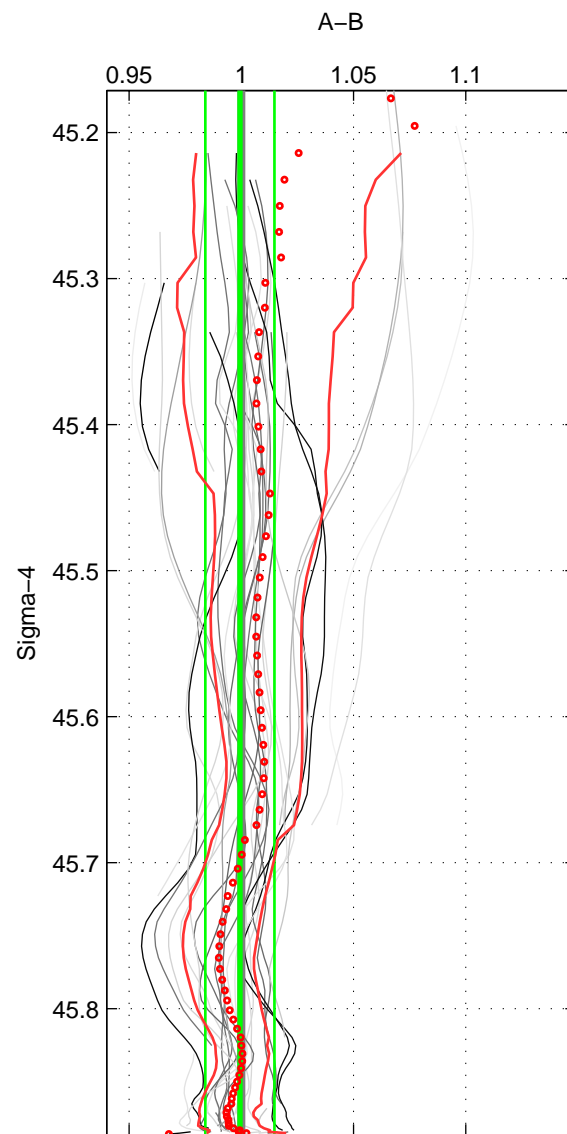

Cruise A (red). Date: Jun 1999 Cruisename: 578-49K619990523
 Cruise B (blue). Date: Jun 2001 Cruisename: 591-49NZ20010604

*** "Favourite" values are means of spaces 1 2 3.

	Offset	O.StDev	Ratio	R.Stdev	Rating
SIGMA:	-0.102	2.377	0.999	0.015	5
THETA:	0.336	2.501	1.002	0.017	5
DEPTH:	-0.238	2.148	0.998	0.014	5
FAV. :	-0.001	2.342	1.000	0.015	5

Profiles of A: 14
 Profiles of B: 7
 Diff profs : 28
 WMoffset (A-B): -0.10182
 WMoffset stdev: 2.3768
 WMratio (A/B): 0.99936
 WMratio stdev: 0.01543

Quality (1-5): 5

Profiles of A: 14
 Profiles of B: 7
 Diff profs : 28
 WMoffset (A-B): 0.3358
 WMoffset stdev: 2.501
 WMratio (A/B): 1.0024
 WMratio stdev: 0.016529

Quality (1-5): 5

Profiles of A: 14
 Profiles of B: 7
 Diff profs : 27
 WMoffset (A-B): -0.23832
 WMoffset stdev: 2.1478
 WMratio (A/B): 0.99842
 WMratio stdev: 0.014332

Quality (1-5): 5