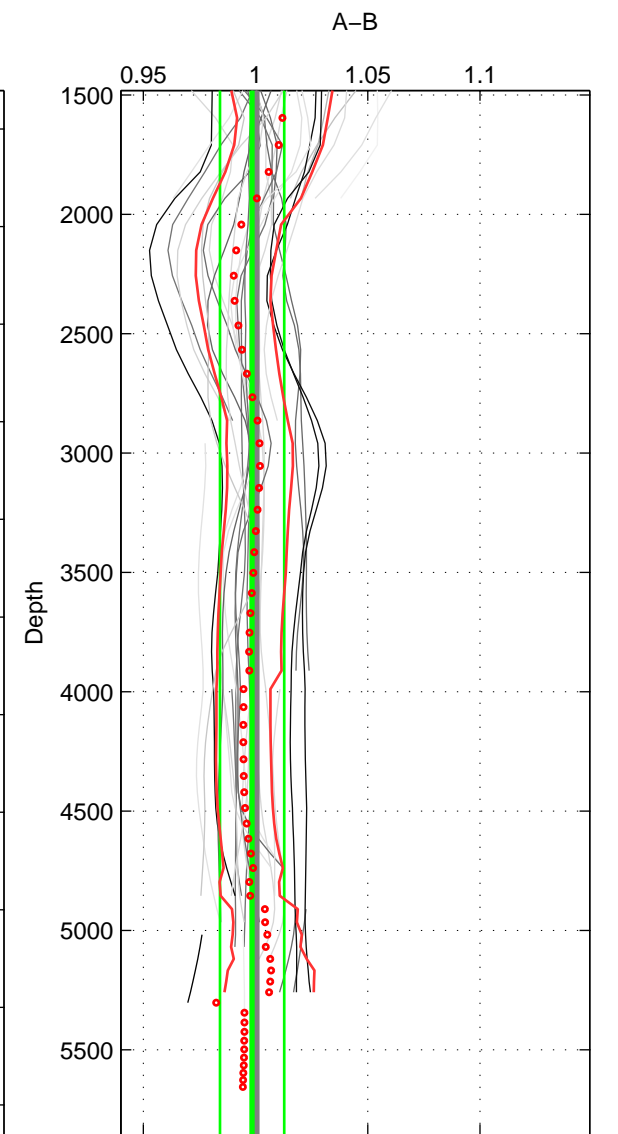

Cruise A (red). Date: Jun 1999 Cruisename: 578-49K619990523
 Cruise B (blue). Date: Jun 2001 Cruisename: 591-49NZ20010604

*** "Favourite" values are means of spaces 1 2 3.

	Offset	O.StDev	Ratio	R.Stdev	Rating
SIGMA:	-0.102	2.377	0.999	0.015	5
THETA:	0.336	2.501	1.002	0.017	5
DEPTH:	-0.238	2.148	0.998	0.014	5
FAV. :	-0.001	2.342	1.000	0.015	5

Profiles of A: 14
 Profiles of B: 7
 Diff profs : 28
 WMoffset (A-B): -0.10182
 WMoffset stdev: 2.3768
 WMratio (A/B): 0.99936
 WMratio stdev: 0.01543

Quality (1-5): 5

Profiles of A: 14
 Profiles of B: 7
 Diff profs : 28
 WMoffset (A-B): 0.3358
 WMoffset stdev: 2.501
 WMratio (A/B): 1.0024
 WMratio stdev: 0.016529

Quality (1-5): 5

Profiles of A: 14
 Profiles of B: 7
 Diff profs : 27
 WMoffset (A-B): -0.23832
 WMoffset stdev: 2.1478
 WMratio (A/B): 0.99842
 WMratio stdev: 0.014332

Quality (1-5): 5