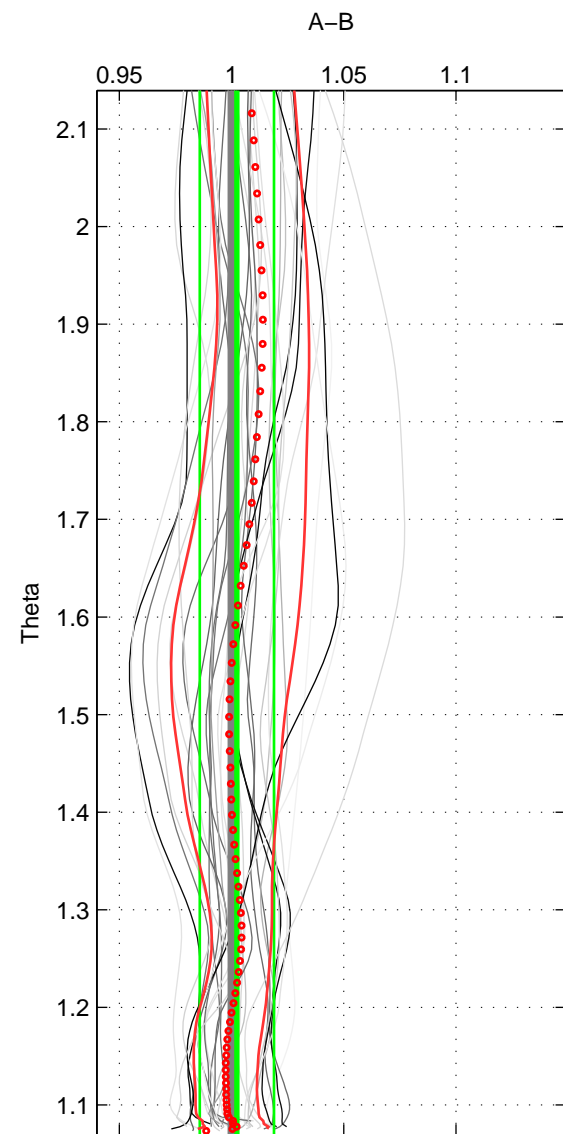

Cruise A (red). Date: Jun 1999 Cruisename: 578-49K619990523
 Cruise B (blue). Date: Jun 2001 Cruisename: 591-49NZ20010604

*** "Favourite" values are means of spaces 1 2 3.

	Offset	O.StDev	Ratio	R.Stdev	Rating
SIGMA:	-0.102	2.377	0.999	0.015	5
THETA:	0.336	2.501	1.002	0.017	5
DEPTH:	-0.238	2.148	0.998	0.014	5
FAV. :	-0.001	2.342	1.000	0.015	5

Profiles of A: 14
 Profiles of B: 7
 Diff profs : 28
 WMoffset (A-B): -0.10182
 WMoffset stdev: 2.3768
 WMratio (A/B): 0.99936
 WMratio stdev: 0.01543

Quality (1-5): 5

Profiles of A: 14
 Profiles of B: 7
 Diff profs : 28
 WMoffset (A-B): 0.3358
 WMoffset stdev: 2.501
 WMratio (A/B): 1.0024
 WMratio stdev: 0.016529

Quality (1-5): 5

Profiles of A: 14
 Profiles of B: 7
 Diff profs : 27
 WMoffset (A-B): -0.23832
 WMoffset stdev: 2.1478
 WMratio (A/B): 0.99842
 WMratio stdev: 0.014332

Quality (1-5): 5