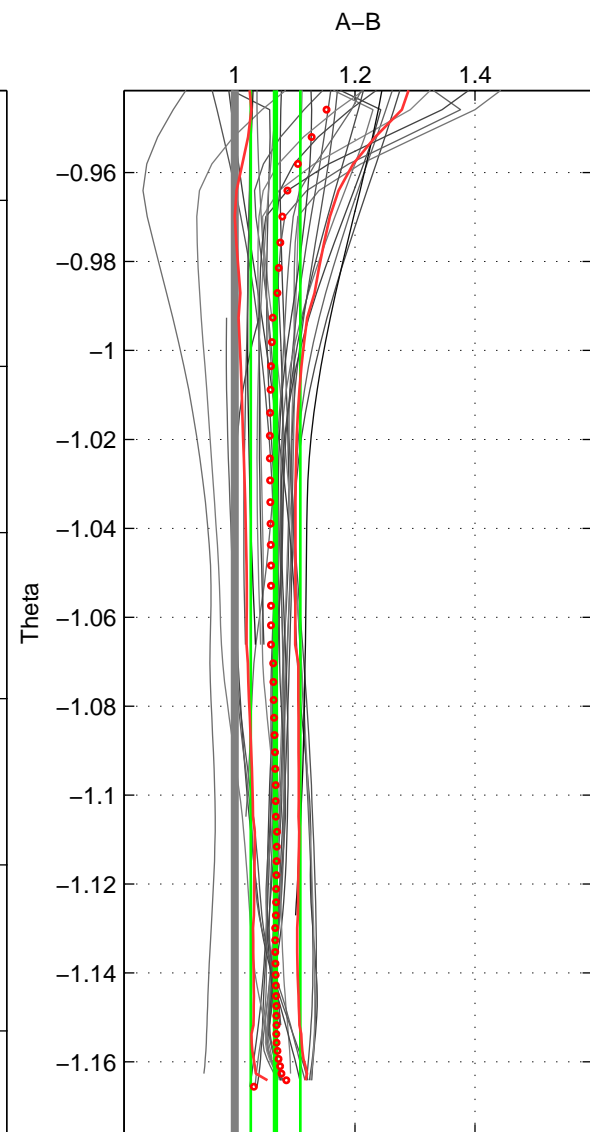

Cruise A (red). Date: Mar 1998 Cruisename: 76-58AA19980308

Cruise B (blue). Date: Nov 1996 Cruisename: 95-58JH19961030

*** "Favourite" values are means of spaces 1 2 3.

	Offset	O.StDev	Ratio	R.Stdev	Rating
SIGMA:	0.551	0.244	1.051	0.023	4
THETA:	0.748	0.458	1.068	0.041	4
DEPTH:	0.577	0.215	1.052	0.020	4
FAV.:	0.626	0.306	1.057	0.028	4

Profiles of A: 12
 Profiles of B: 10
 Diff profs : 31
 WMoffset (A-B): 0.55105
 WMoffset stdev: 0.24419
 WMratio (A/B): 1.0512
 WMratio stdev: 0.022951

Quality (1-5): 4

Profiles of A: 12
 Profiles of B: 10
 Diff profs : 31
 WMoffset (A-B): 0.74808
 WMoffset stdev: 0.45835
 WMratio (A/B): 1.0677
 WMratio stdev: 0.041281

Quality (1-5): 4

Profiles of A: 12
 Profiles of B: 10
 Diff profs : 31
 WMoffset (A-B): 0.57746
 WMoffset stdev: 0.21547
 WMratio (A/B): 1.0516
 WMratio stdev: 0.01965

Quality (1-5): 4