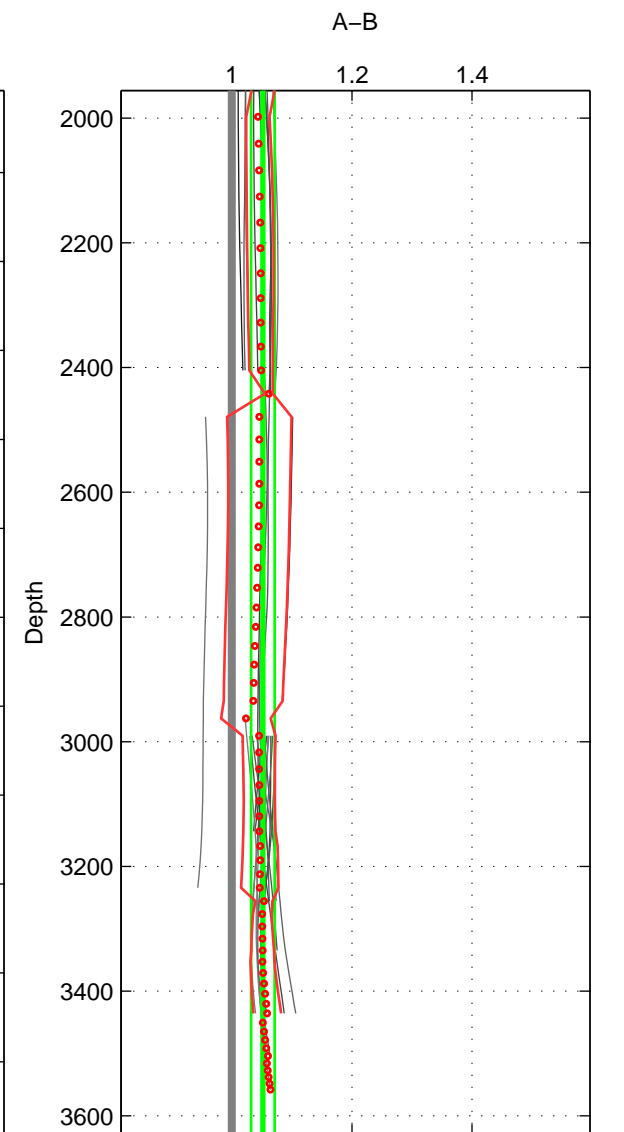

Cruise A (red). Date: Mar 1998 Cruisename: 76-58AA19980308

Cruise B (blue). Date: Nov 1996 Cruisename: 95-58JH19961030

*** "Favourite" values are means of spaces 1 2 3.

	Offset	O.StDev	Ratio	R.Stdev	Rating
SIGMA:	0.551	0.244	1.051	0.023	4
THETA:	0.748	0.458	1.068	0.041	4
DEPTH:	0.577	0.215	1.052	0.020	4
FAV.:	0.626	0.306	1.057	0.028	4

Profiles of A: 12
 Profiles of B: 10
 Diff profs : 31
 WMoffset (A-B): 0.55105
 WMoffset stdev: 0.24419
 WMratio (A/B): 1.0512
 WMratio stdev: 0.022951

Quality (1-5): 4

Profiles of A: 12
 Profiles of B: 10
 Diff profs : 31
 WMoffset (A-B): 0.74808
 WMoffset stdev: 0.45835
 WMratio (A/B): 1.0677
 WMratio stdev: 0.041281

Quality (1-5): 4

Profiles of A: 12
 Profiles of B: 10
 Diff profs : 31
 WMoffset (A-B): 0.57746
 WMoffset stdev: 0.21547
 WMratio (A/B): 1.0516
 WMratio stdev: 0.01965

Quality (1-5): 4