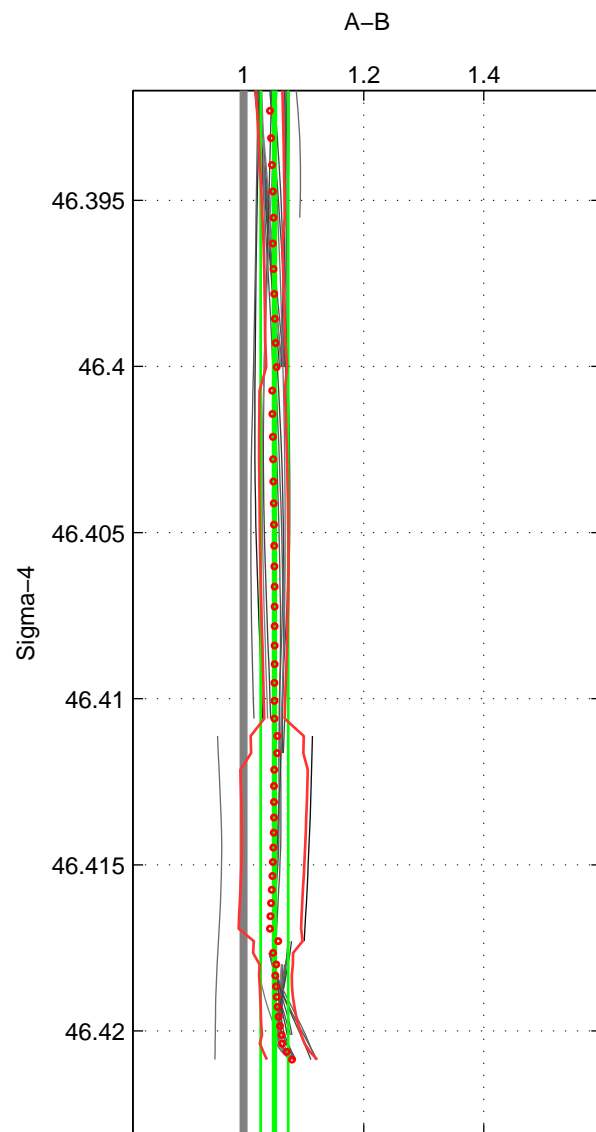

Cruise A (red). Date: Mar 1998 Cruisename: 76-58AA19980308

Cruise B (blue). Date: Nov 1996 Cruisename: 95-58JH19961030

*** "Favourite" values are means of spaces 1 2 3.

	Offset	O.StDev	Ratio	R.Stdev	Rating
SIGMA:	0.551	0.244	1.051	0.023	4
THETA:	0.748	0.458	1.068	0.041	4
DEPTH:	0.577	0.215	1.052	0.020	4
FAV.:	0.626	0.306	1.057	0.028	4

Profiles of A: 12
 Profiles of B: 10
 Diff profs : 31
 WMoffset (A-B): 0.55105
 WMoffset stdev: 0.24419
 WMratio (A/B): 1.0512
 WMratio stdev: 0.022951

Quality (1-5): 4

Profiles of A: 12
 Profiles of B: 10
 Diff profs : 31
 WMoffset (A-B): 0.74808
 WMoffset stdev: 0.45835
 WMratio (A/B): 1.0677
 WMratio stdev: 0.041281

Quality (1-5): 4

Profiles of A: 12
 Profiles of B: 10
 Diff profs : 31
 WMoffset (A-B): 0.57746
 WMoffset stdev: 0.21547
 WMratio (A/B): 1.0516
 WMratio stdev: 0.01965

Quality (1-5): 4