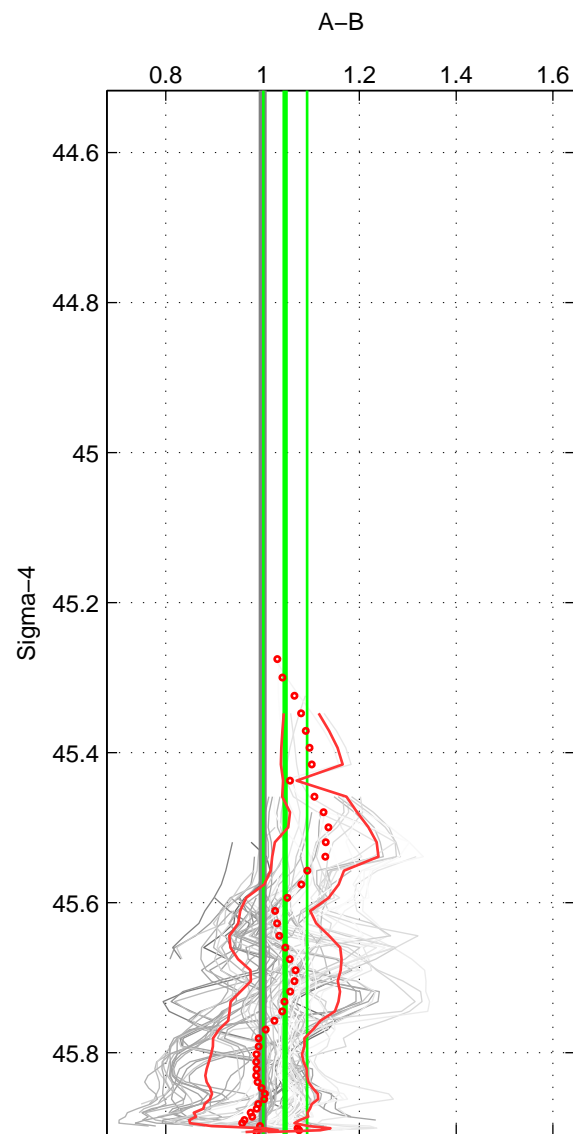

Cruise A (red). Date: May 1995 Cruisename: 185-18HU19950419

Cruise B (blue). Date: Oct 2003 Cruisename: 233-316N20030922

\*\*\* "Favourite" values are means of spaces 1 2 3.

	Offset	O.StDev	Ratio	R.Stdev	Rating
SIGMA:	0.744	0.531	1.047	0.045	5
THETA:	1.180	1.283	1.043	0.037	5
DEPTH:	1.599	1.624	1.061	0.056	5
FAV.:	1.175	1.146	1.050	0.046	5

Profiles of A: 11  
 Profiles of B: 15  
 Diff profs : 74  
 WMoffset (A-B): 0.74447  
 WMoffset stdev: 0.53141  
 WMratio (A/B): 1.0466  
 WMratio stdev: 0.045206

Quality (1-5): 5

Profiles of A: 11  
 Profiles of B: 15  
 Diff profs : 75  
 WMoffset (A-B): 1.1805  
 WMoffset stdev: 1.283  
 WMratio (A/B): 1.0426  
 WMratio stdev: 0.036544

Quality (1-5): 5

Profiles of A: 11  
 Profiles of B: 15  
 Diff profs : 75  
 WMoffset (A-B): 1.5992  
 WMoffset stdev: 1.6242  
 WMratio (A/B): 1.061  
 WMratio stdev: 0.056175

Quality (1-5): 5