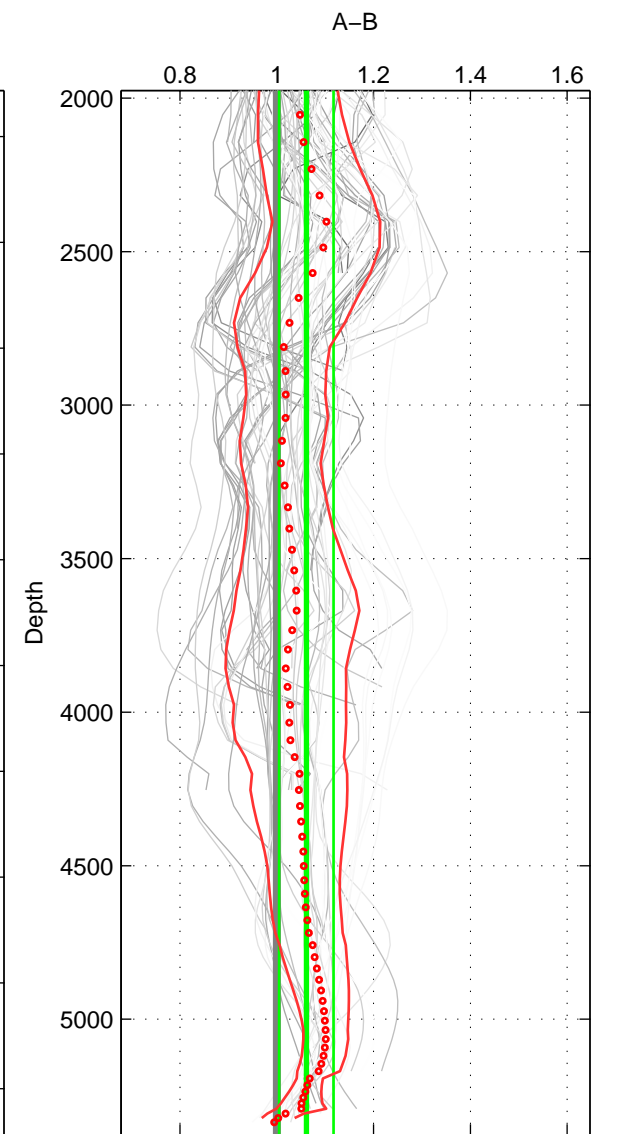

Cruise A (red). Date: May 1995 Cruisename: 185-18HU19950419

Cruise B (blue). Date: Oct 2003 Cruisename: 233-316N20030922

\*\*\* "Favourite" values are means of spaces 1 2 3.

	Offset	O.StDev	Ratio	R.Stdev	Rating
SIGMA:	0.744	0.531	1.047	0.045	5
THETA:	1.180	1.283	1.043	0.037	5
DEPTH:	1.599	1.624	1.061	0.056	5
FAV.:	1.175	1.146	1.050	0.046	5

Profiles of A: 11  
 Profiles of B: 15  
 Diff profs : 74  
 WMoffset (A-B): 0.74447  
 WMoffset stdev: 0.53141  
 WMratio (A/B): 1.0466  
 WMratio stdev: 0.045206

Quality (1-5): 5

Profiles of A: 11  
 Profiles of B: 15  
 Diff profs : 75  
 WMoffset (A-B): 1.1805  
 WMoffset stdev: 1.283  
 WMratio (A/B): 1.0426  
 WMratio stdev: 0.036544

Quality (1-5): 5

Profiles of A: 11  
 Profiles of B: 15  
 Diff profs : 75  
 WMoffset (A-B): 1.5992  
 WMoffset stdev: 1.6242  
 WMratio (A/B): 1.061  
 WMratio stdev: 0.056175

Quality (1-5): 5