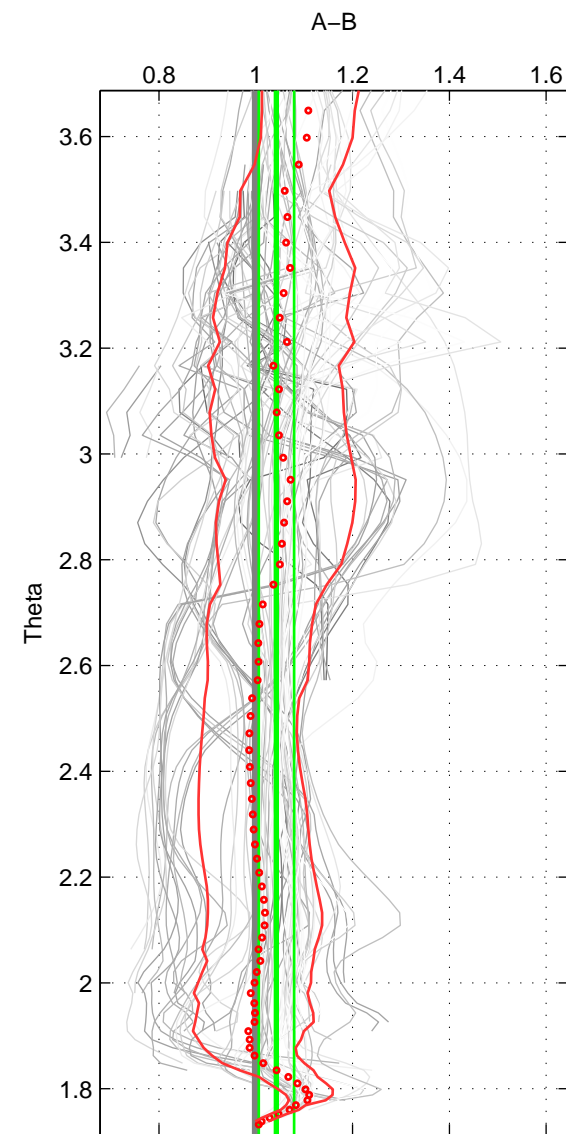

Cruise A (red). Date: May 1995 Cruisename: 185-18HU19950419

Cruise B (blue). Date: Oct 2003 Cruisename: 233-316N20030922

\*\*\* "Favourite" values are means of spaces 1 2 3.

	Offset	O.StDev	Ratio	R.Stdev	Rating
SIGMA:	0.744	0.531	1.047	0.045	5
THETA:	1.180	1.283	1.043	0.037	5
DEPTH:	1.599	1.624	1.061	0.056	5
FAV.:	1.175	1.146	1.050	0.046	5

Profiles of A: 11  
 Profiles of B: 15  
 Diff profs : 74  
 WMoffset (A-B): 0.74447  
 WMoffset stdev: 0.53141  
 WMratio (A/B): 1.0466  
 WMratio stdev: 0.045206

Quality (1-5): 5

Profiles of A: 11  
 Profiles of B: 15  
 Diff profs : 75  
 WMoffset (A-B): 1.1805  
 WMoffset stdev: 1.283  
 WMratio (A/B): 1.0426  
 WMratio stdev: 0.036544

Quality (1-5): 5

Profiles of A: 11  
 Profiles of B: 15  
 Diff profs : 75  
 WMoffset (A-B): 1.5992  
 WMoffset stdev: 1.6242  
 WMratio (A/B): 1.061  
 WMratio stdev: 0.056175

Quality (1-5): 5