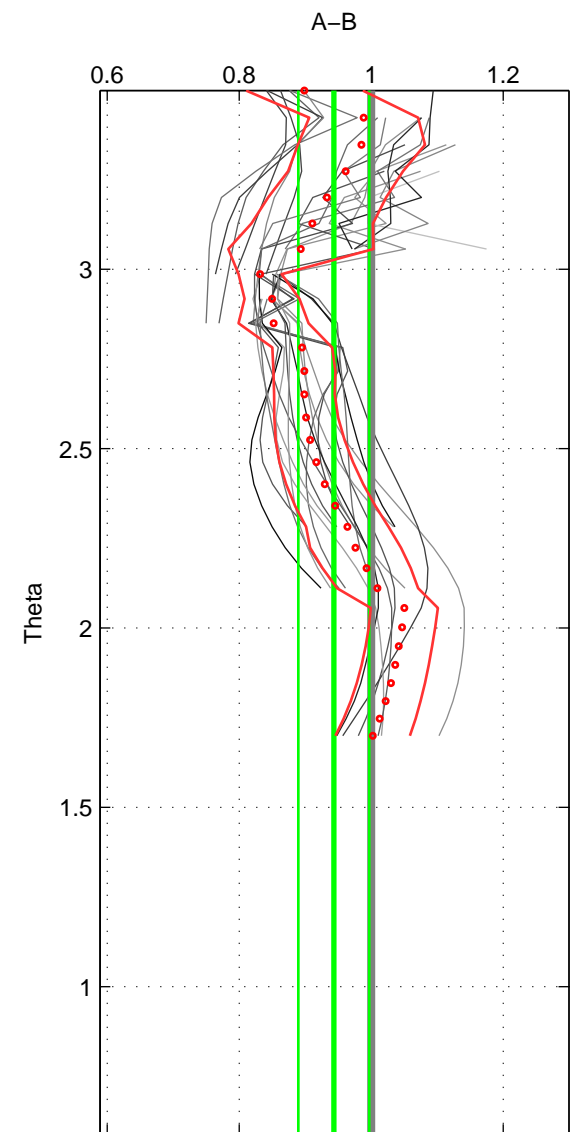

Cruise A (red). Date: Aug 1997 Cruisename: 63-34AR19970805

Cruise B (blue). Date: Jul 1992 Cruisename: 85-58JH19920712

*** "Favourite" values are means of spaces 1 2 3.

	Offset	O.StDev	Ratio	R.Stdev	Rating
SIGMA:	-0.473	0.590	0.937	0.061	3
THETA:	-0.406	0.529	0.943	0.054	3
DEPTH:	-1.489	0.611	0.864	0.054	3
FAV.:	-0.789	0.577	0.915	0.056	3

Profiles of A: 10
 Profiles of B: 6
 Diff profs : 33
 WMoffset (A-B): -0.47295
 WMoffset stdev: 0.58966
 WMratio (A/B): 0.93659
 WMratio stdev: 0.060665

Quality (1-5): 3

Profiles of A: 10
 Profiles of B: 6
 Diff profs : 30
 WMoffset (A-B): -0.40584
 WMoffset stdev: 0.52866
 WMratio (A/B): 0.94344
 WMratio stdev: 0.053729

Quality (1-5): 3

Profiles of A: 10
 Profiles of B: 6
 Diff profs : 31
 WMoffset (A-B): -1.4891
 WMoffset stdev: 0.6114
 WMratio (A/B): 0.8637
 WMratio stdev: 0.054172

Quality (1-5): 3