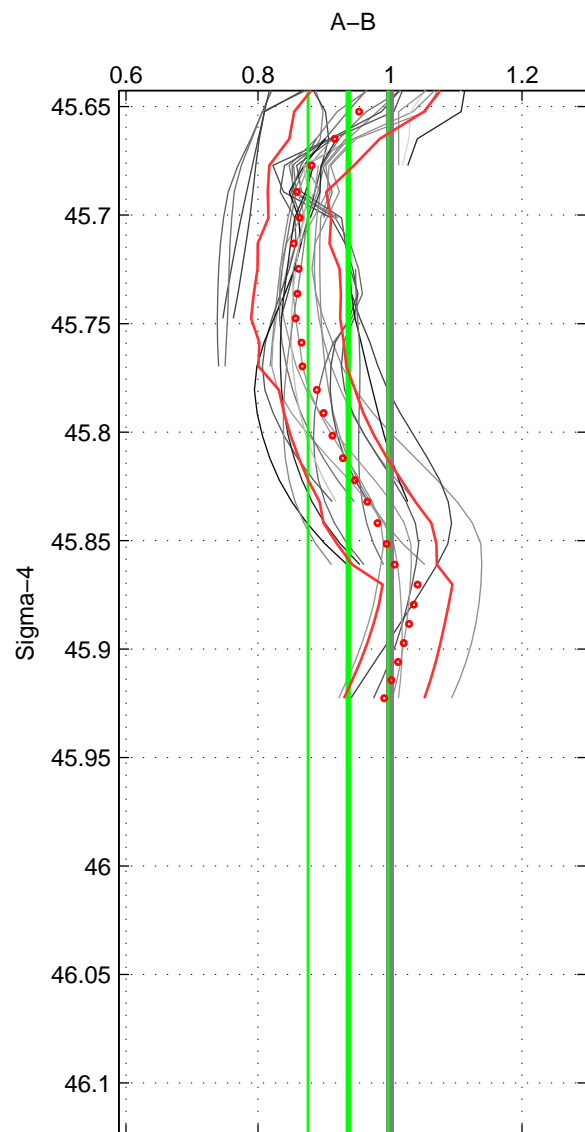

Cruise A (red). Date: Aug 1997 Cruisename: 63-34AR19970805

Cruise B (blue). Date: Jul 1992 Cruisename: 85-58JH19920712

*** "Favourite" values are means of spaces 1 2 3.

	Offset	O.StDev	Ratio	R.Stdev	Rating
SIGMA:	-0.473	0.590	0.937	0.061	3
THETA:	-0.406	0.529	0.943	0.054	3
DEPTH:	-1.489	0.611	0.864	0.054	3
FAV.:	-0.789	0.577	0.915	0.056	3

Profiles of A: 10
 Profiles of B: 6
 Diff profs : 33
 WMoffset (A-B): -0.47295
 WMoffset stdev: 0.58966
 WMratio (A/B): 0.93659
 WMratio stdev: 0.060665

Quality (1-5): 3

Profiles of A: 10
 Profiles of B: 6
 Diff profs : 30
 WMoffset (A-B): -0.40584
 WMoffset stdev: 0.52866
 WMratio (A/B): 0.94344
 WMratio stdev: 0.053729

Quality (1-5): 3

Profiles of A: 10
 Profiles of B: 6
 Diff profs : 31
 WMoffset (A-B): -1.4891
 WMoffset stdev: 0.6114
 WMratio (A/B): 0.8637
 WMratio stdev: 0.054172

Quality (1-5): 3