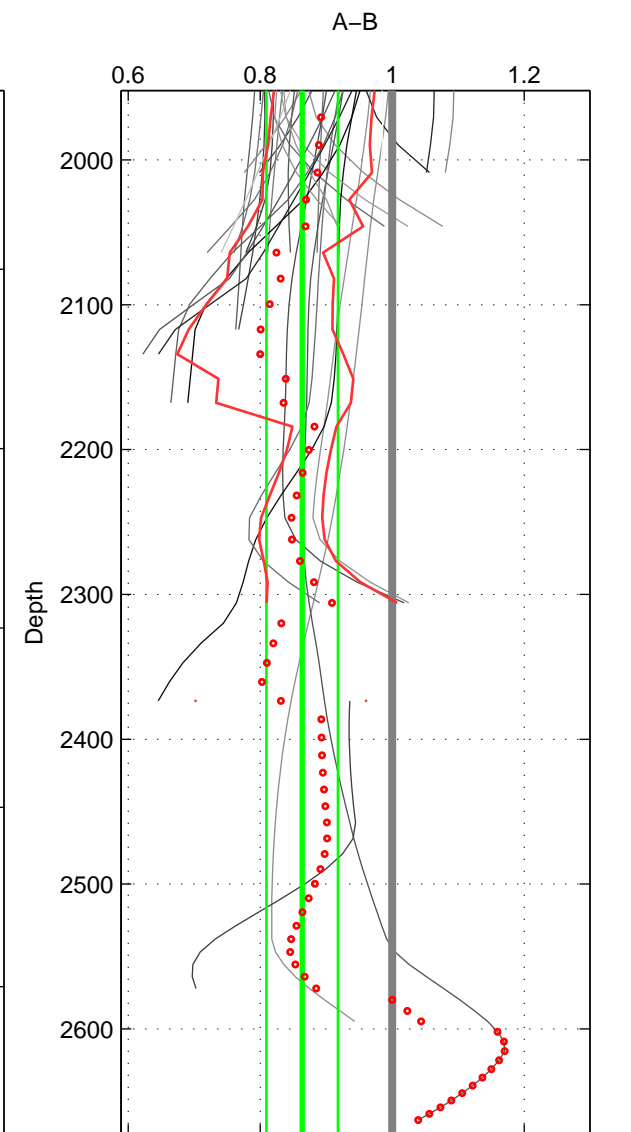

Cruise A (red). Date: Aug 1997 Cruisename: 63-34AR19970805

Cruise B (blue). Date: Jul 1992 Cruisename: 85-58JH19920712

*** "Favourite" values are means of spaces 1 2 3.

	Offset	O.StDev	Ratio	R.Stdev	Rating
SIGMA:	-0.473	0.590	0.937	0.061	3
THETA:	-0.406	0.529	0.943	0.054	3
DEPTH:	-1.489	0.611	0.864	0.054	3
FAV.:	-0.789	0.577	0.915	0.056	3

Profiles of A: 10
 Profiles of B: 6
 Diff profs : 33
 WMoffset (A-B): -0.47295
 WMoffset stdev: 0.58966
 WMratio (A/B): 0.93659
 WMratio stdev: 0.060665

Quality (1-5): 3

Profiles of A: 10
 Profiles of B: 6
 Diff profs : 30
 WMoffset (A-B): -0.40584
 WMoffset stdev: 0.52866
 WMratio (A/B): 0.94344
 WMratio stdev: 0.053729

Quality (1-5): 3

Profiles of A: 10
 Profiles of B: 6
 Diff profs : 31
 WMoffset (A-B): -1.4891
 WMoffset stdev: 0.6114
 WMratio (A/B): 0.8637
 WMratio stdev: 0.054172

Quality (1-5): 3