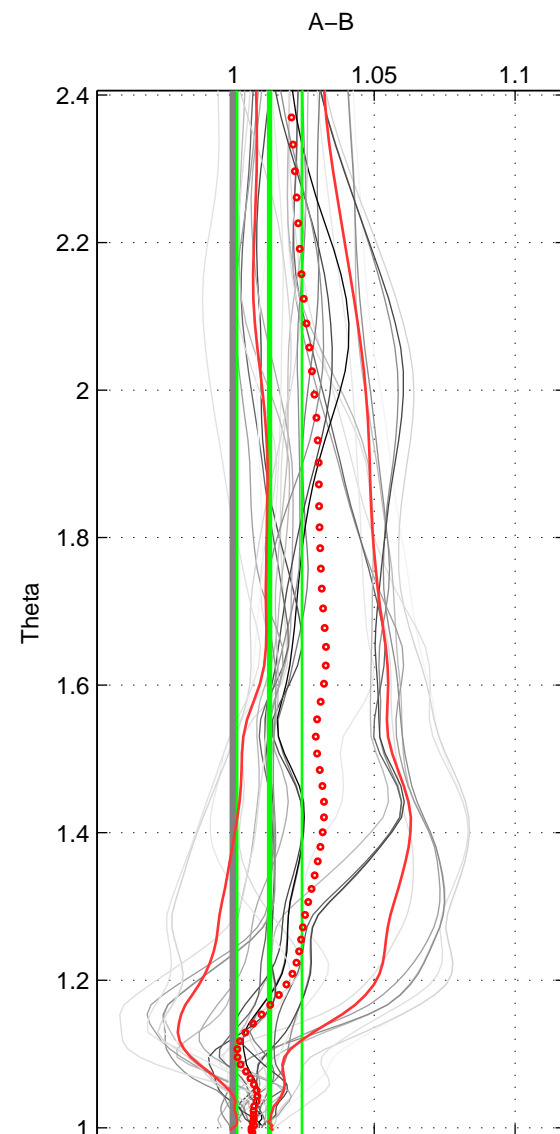

Cruise A (red). Date: Mar 1995 Cruisename: 348-316N19950310

Cruise B (blue). Date: Jan 2004 Cruisename: 385-49NZ20031209

*** "Favourite" values are means of spaces 1 2 3.

	Offset	O.StDev	Ratio	R.Stdev	Rating
SIGMA:	1.789	1.388	1.014	0.011	5
THETA:	1.645	1.447	1.013	0.012	5
DEPTH:	0.729	0.995	1.005	0.008	5
FAV.:	1.388	1.276	1.011	0.010	5

Profiles of A: 7
 Profiles of B: 5
 Diff profs : 29
 WMoffset (A-B): 1.7891
 WMoffset stdev: 1.3879
 WMratio (A/B): 1.0141
 WMratio stdev: 0.011034

Quality (1-5): 5

Profiles of A: 7
 Profiles of B: 5
 Diff profs : 29
 WMoffset (A-B): 1.6454
 WMoffset stdev: 1.4469
 WMratio (A/B): 1.0128
 WMratio stdev: 0.011525

Quality (1-5): 5

Profiles of A: 7
 Profiles of B: 5
 Diff profs : 29
 WMoffset (A-B): 0.72905
 WMoffset stdev: 0.9945
 WMratio (A/B): 1.0055
 WMratio stdev: 0.0076051

Quality (1-5): 5