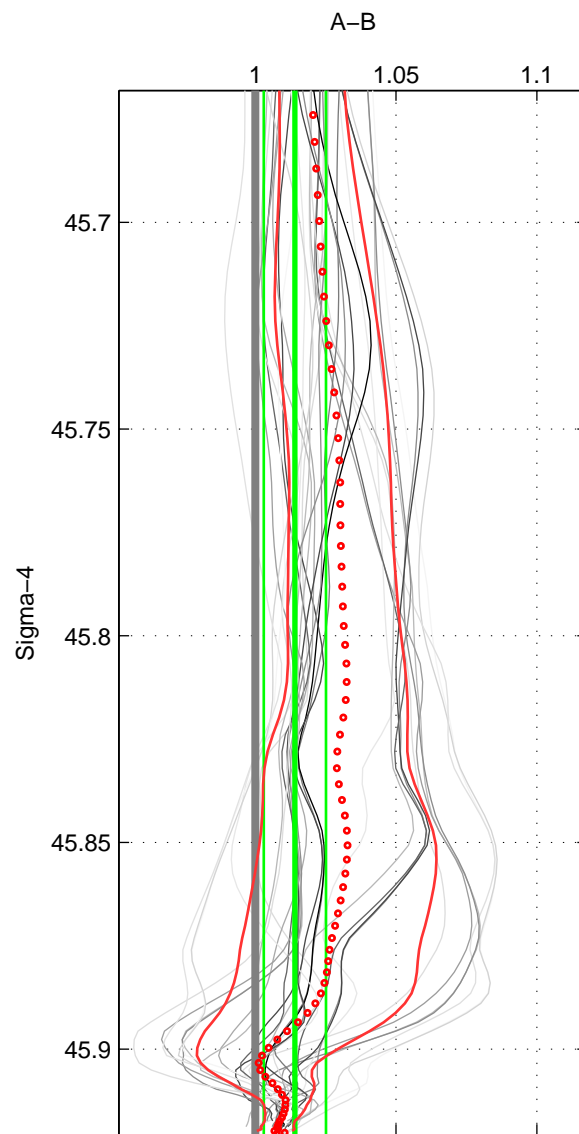

Cruise A (red). Date: Mar 1995 Cruisename: 348-316N19950310

Cruise B (blue). Date: Jan 2004 Cruisename: 385-49NZ20031209

*** "Favourite" values are means of spaces 1 2 3.

	Offset	O.StDev	Ratio	R.Stdev	Rating
SIGMA:	1.789	1.388	1.014	0.011	5
THETA:	1.645	1.447	1.013	0.012	5
DEPTH:	0.729	0.995	1.005	0.008	5
FAV.:	1.388	1.276	1.011	0.010	5

Profiles of A: 7
 Profiles of B: 5
 Diff profs : 29
 WMoffset (A-B): 1.7891
 WMoffset stdev: 1.3879
 WMratio (A/B): 1.0141
 WMratio stdev: 0.011034

Quality (1-5): 5

Profiles of A: 7
 Profiles of B: 5
 Diff profs : 29
 WMoffset (A-B): 1.6454
 WMoffset stdev: 1.4469
 WMratio (A/B): 1.0128
 WMratio stdev: 0.011525

Quality (1-5): 5

Profiles of A: 7
 Profiles of B: 5
 Diff profs : 29
 WMoffset (A-B): 0.72905
 WMoffset stdev: 0.9945
 WMratio (A/B): 1.0055
 WMratio stdev: 0.0076051

Quality (1-5): 5