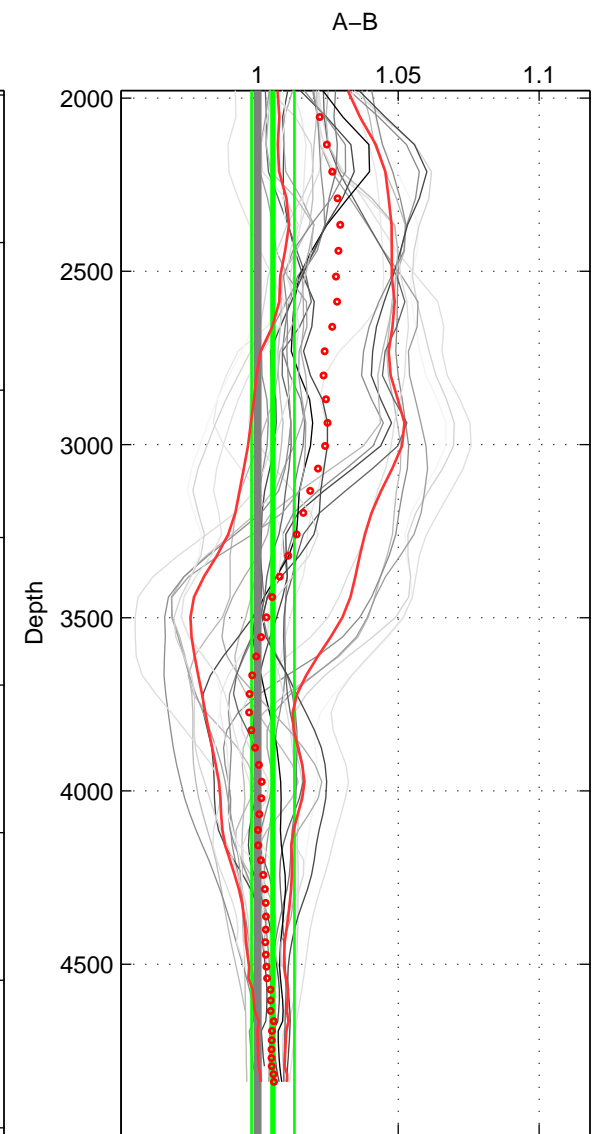

Cruise A (red). Date: Mar 1995 Cruisename: 348-316N19950310

Cruise B (blue). Date: Jan 2004 Cruisename: 385-49NZ20031209

*** "Favourite" values are means of spaces 1 2 3.

	Offset	O.StDev	Ratio	R.Stdev	Rating
SIGMA:	1.789	1.388	1.014	0.011	5
THETA:	1.645	1.447	1.013	0.012	5
DEPTH:	0.729	0.995	1.005	0.008	5
FAV.:	1.388	1.276	1.011	0.010	5

Profiles of A: 7
 Profiles of B: 5
 Diff profs : 29
 WMoffset (A-B): 1.7891
 WMoffset stdev: 1.3879
 WMratio (A/B): 1.0141
 WMratio stdev: 0.011034

Quality (1-5): 5

Profiles of A: 7
 Profiles of B: 5
 Diff profs : 29
 WMoffset (A-B): 1.6454
 WMoffset stdev: 1.4469
 WMratio (A/B): 1.0128
 WMratio stdev: 0.011525

Quality (1-5): 5

Profiles of A: 7
 Profiles of B: 5
 Diff profs : 29
 WMoffset (A-B): 0.72905
 WMoffset stdev: 0.9945
 WMratio (A/B): 1.0055
 WMratio stdev: 0.0076051

Quality (1-5): 5