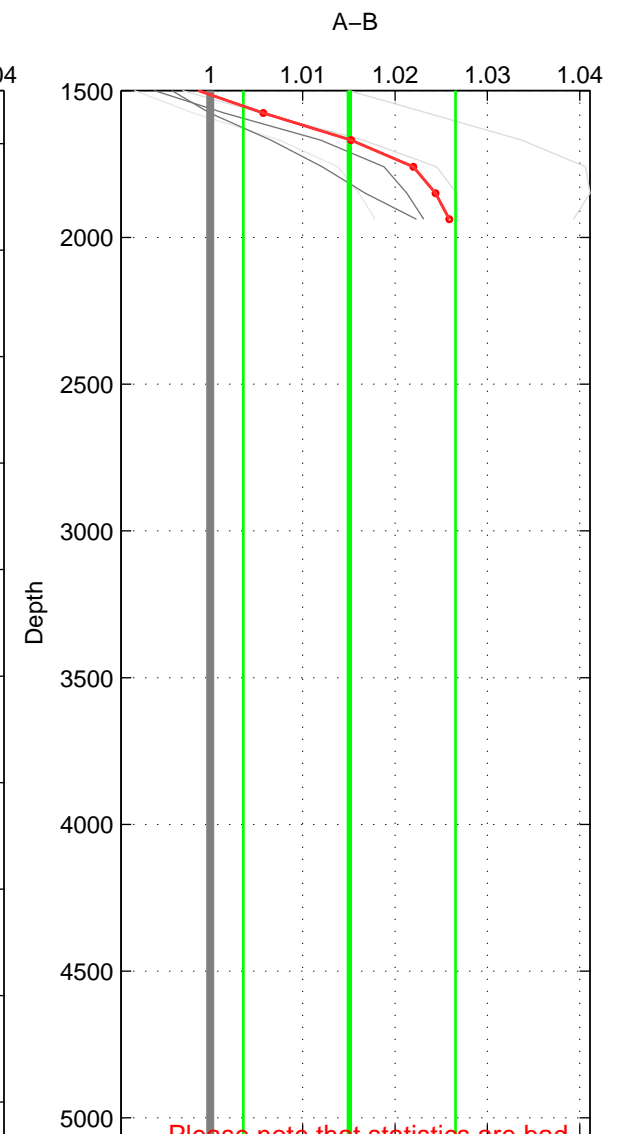

Cruise A (red). Date: Mar 1989 Cruisename: 507-32MW19890206

Cruise B (blue). Date: Oct 1997 Cruisename: 683-49UP19970912

*** "Favourite" values are means of spaces 1 2.

	Offset	O.StDev	Ratio	R.Stdev	Rating
SIGMA:	3.542	0.441	1.027	0.003	3
THETA:	3.285	0.343	1.025	0.003	3
DEPTH:	2.033	1.563	1.015	0.011	2
FAV.:	3.414	0.392	1.026	0.003	3

Profiles of A: 5
 Profiles of B: 1
 Diff profs : 5
 WMoffset (A-B): 3.5421
 WMoffset stdev: 0.4407
 WMratio (A/B): 1.0272
 WMratio stdev: 0.0033776

Quality (1-5): 3

Profiles of A: 5
 Profiles of B: 1
 Diff profs : 5
 WMoffset (A-B): 3.2854
 WMoffset stdev: 0.3427
 WMratio (A/B): 1.0255
 WMratio stdev: 0.0026629

Quality (1-5): 3

Profiles of A: 5
 Profiles of B: 1
 Diff profs : 5
 WMoffset (A-B): 2.0332
 WMoffset stdev: 1.5631
 WMratio (A/B): 1.0151
 WMratio stdev: 0.011492

Quality (1-5): 2

Please note that statistics are bad.