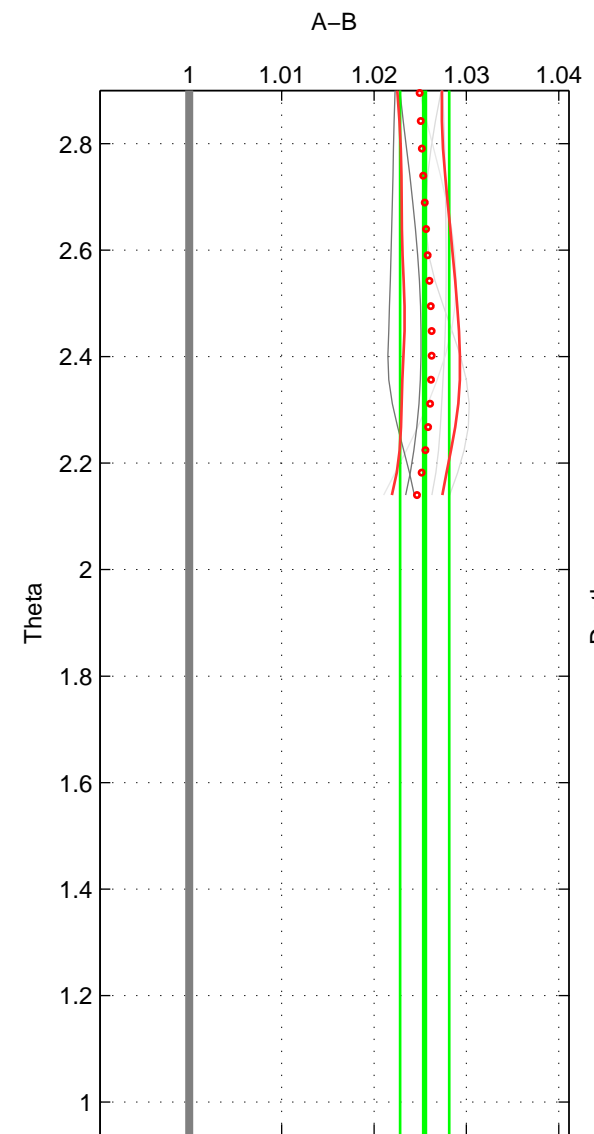

Cruise A (red). Date: Mar 1989 Cruisename: 507-32MW19890206

Cruise B (blue). Date: Oct 1997 Cruisename: 683-49UP19970912

*** "Favourite" values are means of spaces 1 2.

	Offset	O.StDev	Ratio	R.Stdev	Rating
SIGMA:	3.542	0.441	1.027	0.003	3
THETA:	3.285	0.343	1.025	0.003	3
DEPTH:	2.033	1.563	1.015	0.011	2
FAV.:	3.414	0.392	1.026	0.003	3

Profiles of A: 5
 Profiles of B: 1
 Diff profs : 5
 WMoffset (A-B): 3.5421
 WMoffset stdev: 0.4407
 WMratio (A/B): 1.0272
 WMratio stdev: 0.0033776

Quality (1-5): 3

Profiles of A: 5
 Profiles of B: 1
 Diff profs : 5
 WMoffset (A-B): 3.2854
 WMoffset stdev: 0.3427
 WMratio (A/B): 1.0255
 WMratio stdev: 0.0026629

Quality (1-5): 3

Profiles of A: 5
 Profiles of B: 1
 Diff profs : 5
 WMoffset (A-B): 2.0332
 WMoffset stdev: 1.5631
 WMratio (A/B): 1.0151
 WMratio stdev: 0.011492

Quality (1-5): 2

Please note that statistics are bad.