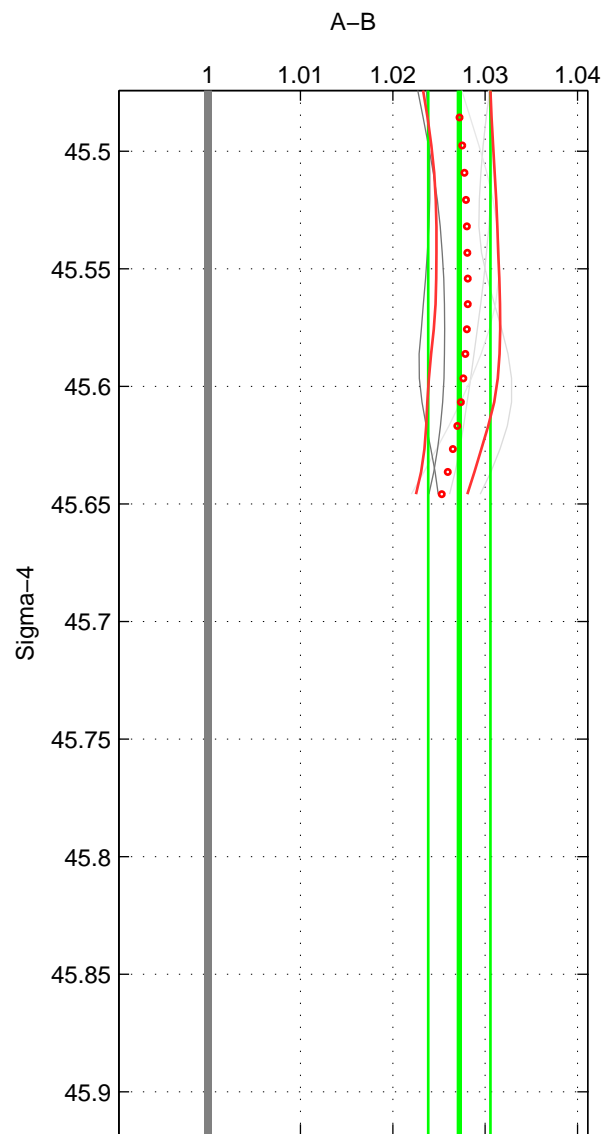

Cruise A (red). Date: Mar 1989 Cruisename: 507-32MW19890206

Cruise B (blue). Date: Oct 1997 Cruisename: 683-49UP19970912

*** "Favourite" values are means of spaces 1 2.

	Offset	O.StDev	Ratio	R.Stdev	Rating
SIGMA:	3.542	0.441	1.027	0.003	3
THETA:	3.285	0.343	1.025	0.003	3
DEPTH:	2.033	1.563	1.015	0.011	2
FAV.:	3.414	0.392	1.026	0.003	3

Profiles of A: 5
 Profiles of B: 1
 Diff profs : 5
 WMoffset (A-B): 3.5421
 WMoffset stdev: 0.4407
 WMratio (A/B): 1.0272
 WMratio stdev: 0.0033776

Quality (1-5): 3

Profiles of A: 5
 Profiles of B: 1
 Diff profs : 5
 WMoffset (A-B): 3.2854
 WMoffset stdev: 0.3427
 WMratio (A/B): 1.0255
 WMratio stdev: 0.0026629

Quality (1-5): 3

Profiles of A: 5
 Profiles of B: 1
 Diff profs : 5
 WMoffset (A-B): 2.0332
 WMoffset stdev: 1.5631
 WMratio (A/B): 1.0151
 WMratio stdev: 0.011492

Quality (1-5): 2

Please note that statistics are bad.