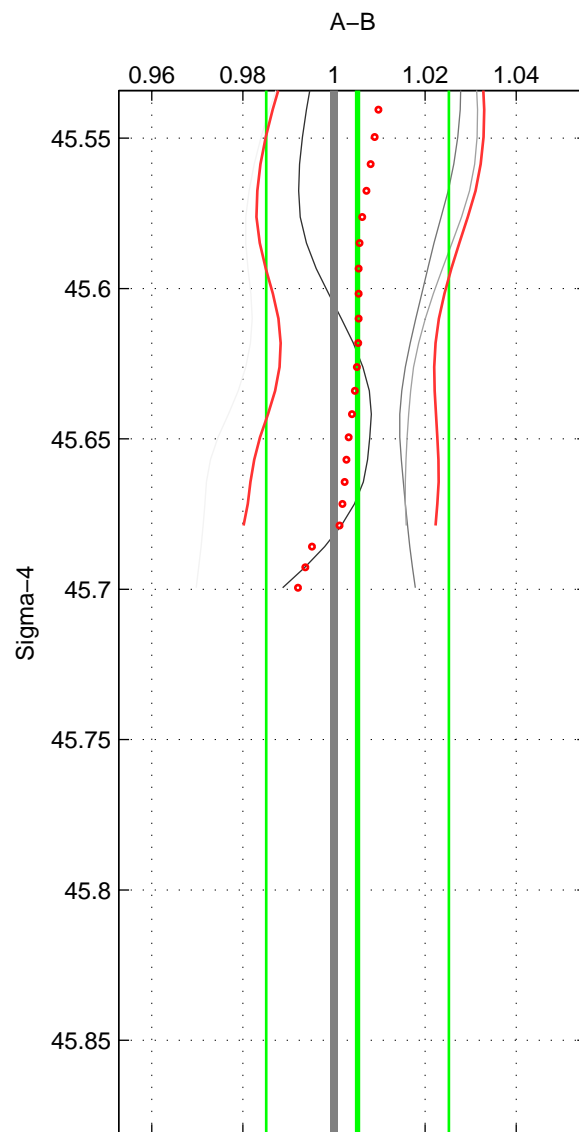

Cruise A (red). Date: May 1999 Cruisename: 687-49UP19990419

Cruise B (blue). Date: May 2003 Cruisename: 699-49UP20030425

\*\*\* "Favourite" values are means of spaces 1 2.

	Offset	O.StDev	Ratio	R.Stdev	Rating
SIGMA:	0.781	3.170	1.005	0.020	3
THETA:	0.791	3.018	1.005	0.019	3
DEPTH:	0.295	0.263	1.002	0.002	2
FAV.:	0.786	3.094	1.005	0.020	3

Profiles of A: 3  
 Profiles of B: 4  
 Diff profs : 4  
 WMoffset (A-B): 0.78098  
 WMoffset stdev: 3.1696  
 WMratio (A/B): 1.0051  
 WMratio stdev: 0.020049

Quality (1-5): 3

Profiles of A: 3  
 Profiles of B: 4  
 Diff profs : 4  
 WMoffset (A-B): 0.7913  
 WMoffset stdev: 3.0176  
 WMratio (A/B): 1.0052  
 WMratio stdev: 0.01909

Quality (1-5): 3

Profiles of A: 3  
 Profiles of B: 4  
 Diff profs : 4  
 WMoffset (A-B): 0.29456  
 WMoffset stdev: 0.26287  
 WMratio (A/B): 1.0022  
 WMratio stdev: 0.0016903

Quality (1-5): 2

Please note that statistics are bad.