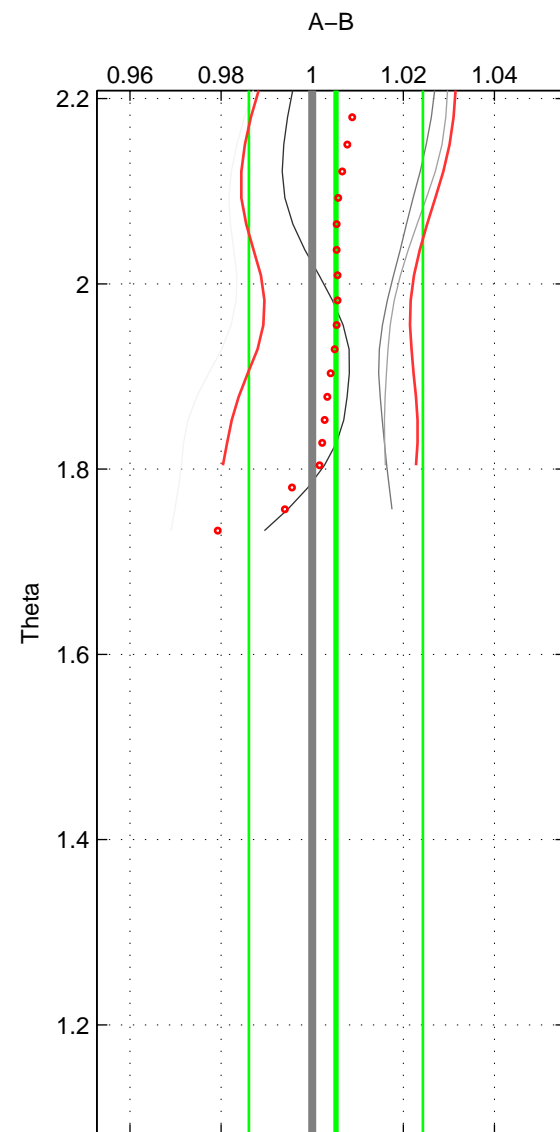

Cruise A (red). Date: May 1999 Cruisename: 687-49UP19990419

Cruise B (blue). Date: May 2003 Cruisename: 699-49UP20030425

\*\*\* "Favourite" values are means of spaces 1 2.

	Offset	O.StDev	Ratio	R.Stdev	Rating
SIGMA:	0.781	3.170	1.005	0.020	3
THETA:	0.791	3.018	1.005	0.019	3
DEPTH:	0.295	0.263	1.002	0.002	2
FAV.:	0.786	3.094	1.005	0.020	3

Profiles of A: 3  
 Profiles of B: 4  
 Diff profs : 4  
 WMoffset (A-B): 0.78098  
 WMoffset stdev: 3.1696  
 WMratio (A/B): 1.0051  
 WMratio stdev: 0.020049

Quality (1-5): 3

Profiles of A: 3  
 Profiles of B: 4  
 Diff profs : 4  
 WMoffset (A-B): 0.7913  
 WMoffset stdev: 3.0176  
 WMratio (A/B): 1.0052  
 WMratio stdev: 0.01909

Quality (1-5): 3

Profiles of A: 3  
 Profiles of B: 4  
 Diff profs : 4  
 WMoffset (A-B): 0.29456  
 WMoffset stdev: 0.26287  
 WMratio (A/B): 1.0022  
 WMratio stdev: 0.0016903

Quality (1-5): 2

Please note that statistics are bad.