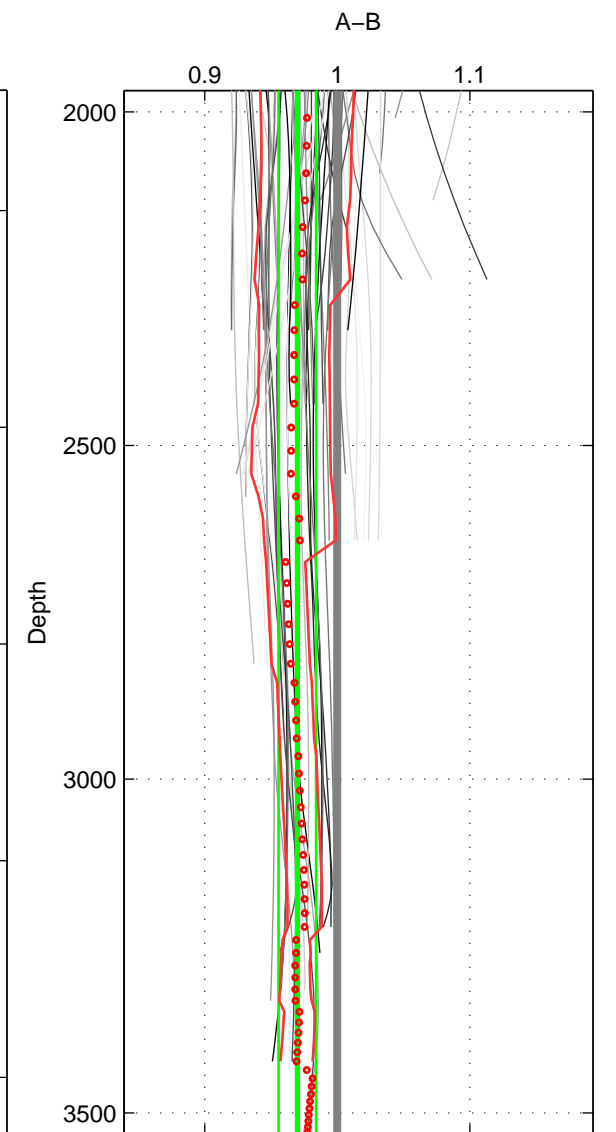

Cruise A (red). Date: Aug 1993 Cruisename: 87-58JH19930730  
 Cruise B (blue). Date: Nov 1995 Cruisename: 93-58JH19951108

\*\*\* "Favourite" values are means of spaces 2 3.

	Offset	O.StDev	Ratio	R.Stdev	Rating
SIGMA:	-0.677	0.331	0.940	0.029	3
THETA:	-0.617	0.264	0.946	0.023	4
DEPTH:	-0.348	0.166	0.970	0.014	4
FAV. :	-0.482	0.215	0.958	0.018	4

Profiles of A: 9  
 Profiles of B: 20  
 Diff profs : 67  
 WMoffset (A-B): -0.67695  
 WMoffset stdev: 0.33111  
 WMratio (A/B): 0.9395  
 WMratio stdev: 0.029245

Quality (1-5): 3

Profiles of A: 9  
 Profiles of B: 20  
 Diff profs : 67  
 WMoffset (A-B): -0.61718  
 WMoffset stdev: 0.26443  
 WMratio (A/B): 0.94627  
 WMratio stdev: 0.022708

Quality (1-5): 4

Profiles of A: 9  
 Profiles of B: 20  
 Diff profs : 67  
 WMoffset (A-B): -0.34756  
 WMoffset stdev: 0.16589  
 WMratio (A/B): 0.96987  
 WMratio stdev: 0.014199

Quality (1-5): 4