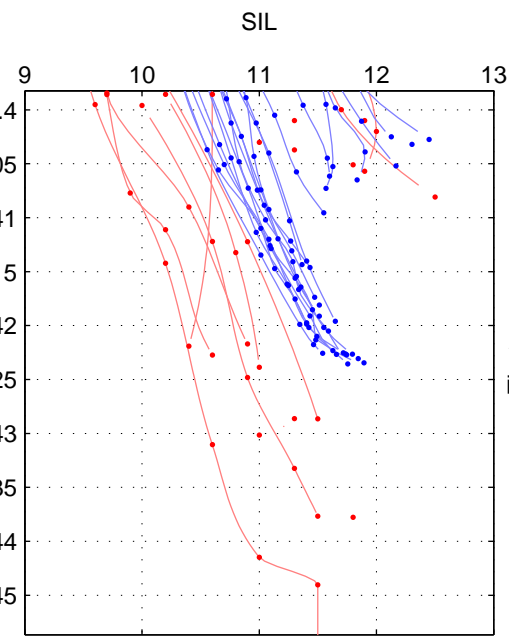

Cruise A (red). Date: Aug 1993 Cruisename: 87-58JH19930730  
 Cruise B (blue). Date: Nov 1995 Cruisename: 93-58JH19951108

\*\*\* "Favourite" values are means of spaces 2 3.

	Offset	O.StDev	Ratio	R.Stdev	Rating
SIGMA:	-0.677	0.331	0.940	0.029	3
THETA:	-0.617	0.264	0.946	0.023	4
DEPTH:	-0.348	0.166	0.970	0.014	4
FAV. :	-0.482	0.215	0.958	0.018	4

Profiles of A: 9  
 Profiles of B: 20  
 Diff profs : 67  
 WMoffset (A-B): -0.67695  
 WMoffset stdev: 0.33111  
 WMratio (A/B): 0.9395  
 WMratio stdev: 0.029245

Quality (1-5): 3

Profiles of A: 9  
 Profiles of B: 20  
 Diff profs : 67  
 WMoffset (A-B): -0.61718  
 WMoffset stdev: 0.26443  
 WMratio (A/B): 0.94627  
 WMratio stdev: 0.022708

Quality (1-5): 4

Profiles of A: 9  
 Profiles of B: 20  
 Diff profs : 67  
 WMoffset (A-B): -0.34756  
 WMoffset stdev: 0.16589  
 WMratio (A/B): 0.96987  
 WMratio stdev: 0.014199

Quality (1-5): 4