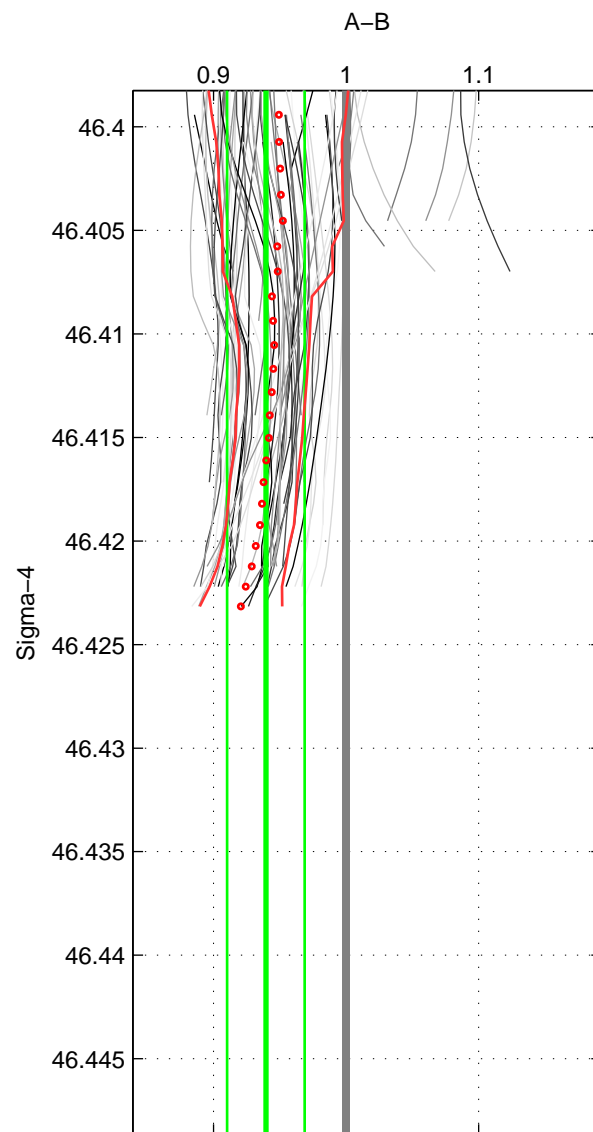

Cruise A (red). Date: Aug 1993 Cruisename: 87-58JH19930730  
 Cruise B (blue). Date: Nov 1995 Cruisename: 93-58JH19951108

\*\*\* "Favourite" values are means of spaces 2 3.

	Offset	O.StDev	Ratio	R.Stdev	Rating
SIGMA:	-0.677	0.331	0.940	0.029	3
THETA:	-0.617	0.264	0.946	0.023	4
DEPTH:	-0.348	0.166	0.970	0.014	4
FAV. :	-0.482	0.215	0.958	0.018	4

Profiles of A: 9  
 Profiles of B: 20  
 Diff profs : 67  
 WMoffset (A-B): -0.67695  
 WMoffset stdev: 0.33111  
 WMratio (A/B): 0.9395  
 WMratio stdev: 0.029245

Quality (1-5): 3

Profiles of A: 9  
 Profiles of B: 20  
 Diff profs : 67  
 WMoffset (A-B): -0.61718  
 WMoffset stdev: 0.26443  
 WMratio (A/B): 0.94627  
 WMratio stdev: 0.022708

Quality (1-5): 4

Profiles of A: 9  
 Profiles of B: 20  
 Diff profs : 67  
 WMoffset (A-B): -0.34756  
 WMoffset stdev: 0.16589  
 WMratio (A/B): 0.96987  
 WMratio stdev: 0.014199

Quality (1-5): 4