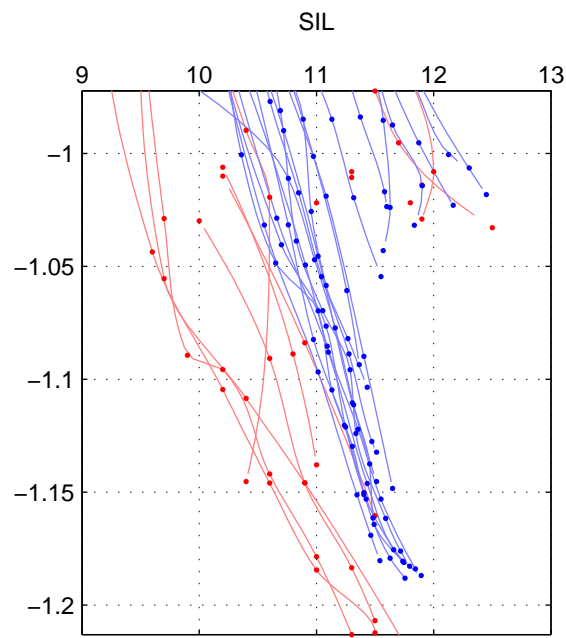

Cruise A (red). Date: Aug 1993 Cruisename: 87-58JH19930730  
 Cruise B (blue). Date: Nov 1995 Cruisename: 93-58JH19951108

\*\*\* "Favourite" values are means of spaces 2 3.

	Offset	O.StDev	Ratio	R.Stdev	Rating
SIGMA:	-0.677	0.331	0.940	0.029	3
THETA:	-0.617	0.264	0.946	0.023	4
DEPTH:	-0.348	0.166	0.970	0.014	4
FAV. :	-0.482	0.215	0.958	0.018	4

Profiles of A: 9  
 Profiles of B: 20  
 Diff profs : 67  
 WMoffset (A-B): -0.67695  
 WMoffset stdev: 0.33111  
 WMratio (A/B): 0.9395  
 WMratio stdev: 0.029245

Quality (1-5): 3

Profiles of A: 9  
 Profiles of B: 20  
 Diff profs : 67  
 WMoffset (A-B): -0.61718  
 WMoffset stdev: 0.26443  
 WMratio (A/B): 0.94627  
 WMratio stdev: 0.022708

Quality (1-5): 4

Profiles of A: 9  
 Profiles of B: 20  
 Diff profs : 67  
 WMoffset (A-B): -0.34756  
 WMoffset stdev: 0.16589  
 WMratio (A/B): 0.96987  
 WMratio stdev: 0.014199

Quality (1-5): 4