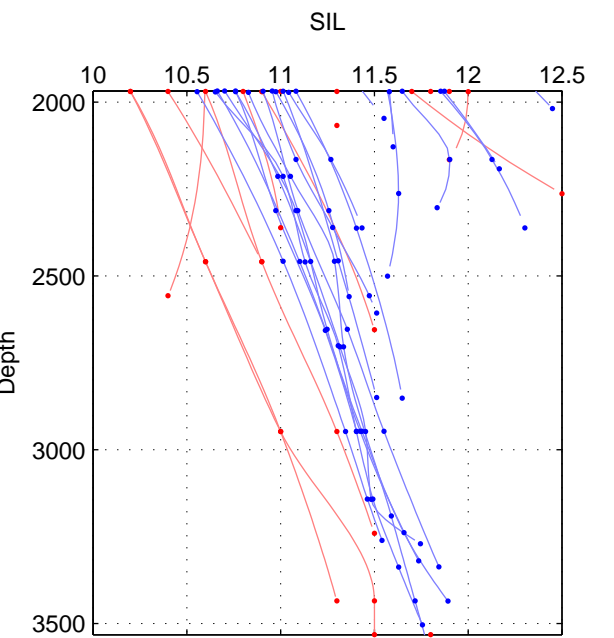

Cruise A (red). Date: Aug 1993 Cruisename: 87-58JH19930730  
 Cruise B (blue). Date: Nov 1995 Cruisename: 93-58JH19951108

\*\*\* "Favourite" values are means of spaces 2 3.

	Offset	O.StDev	Ratio	R.Stdev	Rating
SIGMA:	-0.677	0.331	0.940	0.029	3
THETA:	-0.617	0.264	0.946	0.023	4
DEPTH:	-0.348	0.166	0.970	0.014	4
FAV. :	-0.482	0.215	0.958	0.018	4

Profiles of A: 9  
 Profiles of B: 20  
 Diff profs : 67  
 WMoffset (A-B): -0.67695  
 WMoffset stdev: 0.33111  
 WMratio (A/B): 0.9395  
 WMratio stdev: 0.029245

Quality (1-5): 3

Profiles of A: 9  
 Profiles of B: 20  
 Diff profs : 67  
 WMoffset (A-B): -0.61718  
 WMoffset stdev: 0.26443  
 WMratio (A/B): 0.94627  
 WMratio stdev: 0.022708

Quality (1-5): 4

Profiles of A: 9  
 Profiles of B: 20  
 Diff profs : 67  
 WMoffset (A-B): -0.34756  
 WMoffset stdev: 0.16589  
 WMratio (A/B): 0.96987  
 WMratio stdev: 0.014199

Quality (1-5): 4