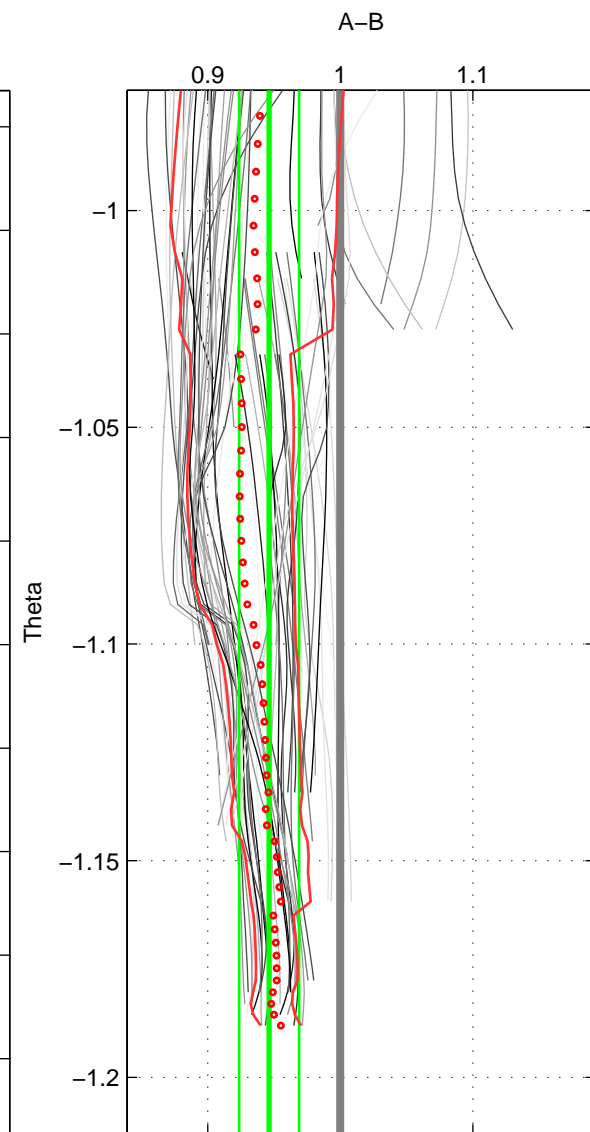

Cruise A (red). Date: Aug 1993 Cruisename: 87-58JH19930730  
 Cruise B (blue). Date: Nov 1995 Cruisename: 93-58JH19951108

\*\*\* "Favourite" values are means of spaces 2 3.

	Offset	O.StDev	Ratio	R.Stdev	Rating
SIGMA:	-0.677	0.331	0.940	0.029	3
THETA:	-0.617	0.264	0.946	0.023	4
DEPTH:	-0.348	0.166	0.970	0.014	4
FAV. :	-0.482	0.215	0.958	0.018	4

Profiles of A: 9  
 Profiles of B: 20  
 Diff profs : 67  
 WMoffset (A-B): -0.67695  
 WMoffset stdev: 0.33111  
 WMratio (A/B): 0.9395  
 WMratio stdev: 0.029245

Quality (1-5): 3

Profiles of A: 9  
 Profiles of B: 20  
 Diff profs : 67  
 WMoffset (A-B): -0.61718  
 WMoffset stdev: 0.26443  
 WMratio (A/B): 0.94627  
 WMratio stdev: 0.022708

Quality (1-5): 4

Profiles of A: 9  
 Profiles of B: 20  
 Diff profs : 67  
 WMoffset (A-B): -0.34756  
 WMoffset stdev: 0.16589  
 WMratio (A/B): 0.96987  
 WMratio stdev: 0.014199

Quality (1-5): 4