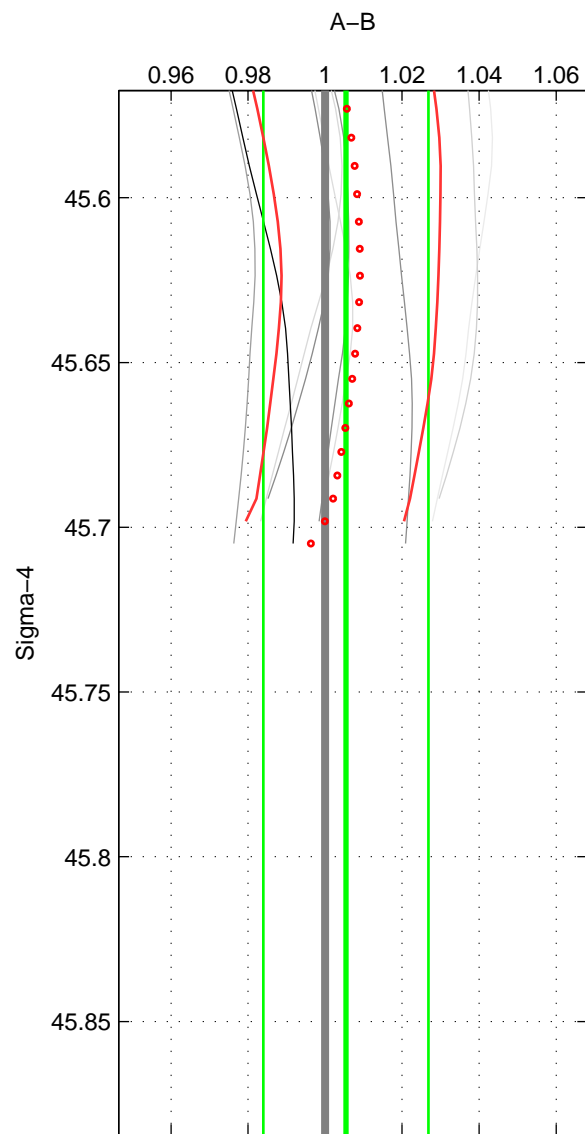

Cruise A (red). Date: Jun 1999 Cruisename: 578-49K619990523

Cruise B (blue). Date: Jul 2002 Cruisename: 697-49UP20020620

*** "Favourite" values are means of spaces 1 2.

	Offset	O.StDev	Ratio	R.Stdev	Rating
SIGMA:	0.862	3.466	1.005	0.021	3
THETA:	0.725	3.449	1.005	0.021	3
DEPTH:	1.219	0.463	1.008	0.003	2
FAV.:	0.793	3.457	1.005	0.021	3

Profiles of A: 3
 Profiles of B: 5
 Diff profs : 9
 WMoffset (A-B): 0.86173
 WMoffset stdev: 3.4663
 WMratio (A/B): 1.0054
 WMratio stdev: 0.021412

Quality (1-5): 3

Profiles of A: 3
 Profiles of B: 5
 Diff profs : 9
 WMoffset (A-B): 0.7246
 WMoffset stdev: 3.4487
 WMratio (A/B): 1.0046
 WMratio stdev: 0.02132

Quality (1-5): 3

Profiles of A: 3
 Profiles of B: 5
 Diff profs : 9
 WMoffset (A-B): 1.2188
 WMoffset stdev: 0.4632
 WMratio (A/B): 1.0076
 WMratio stdev: 0.0029053

Quality (1-5): 2

Please note that statistics are bad.