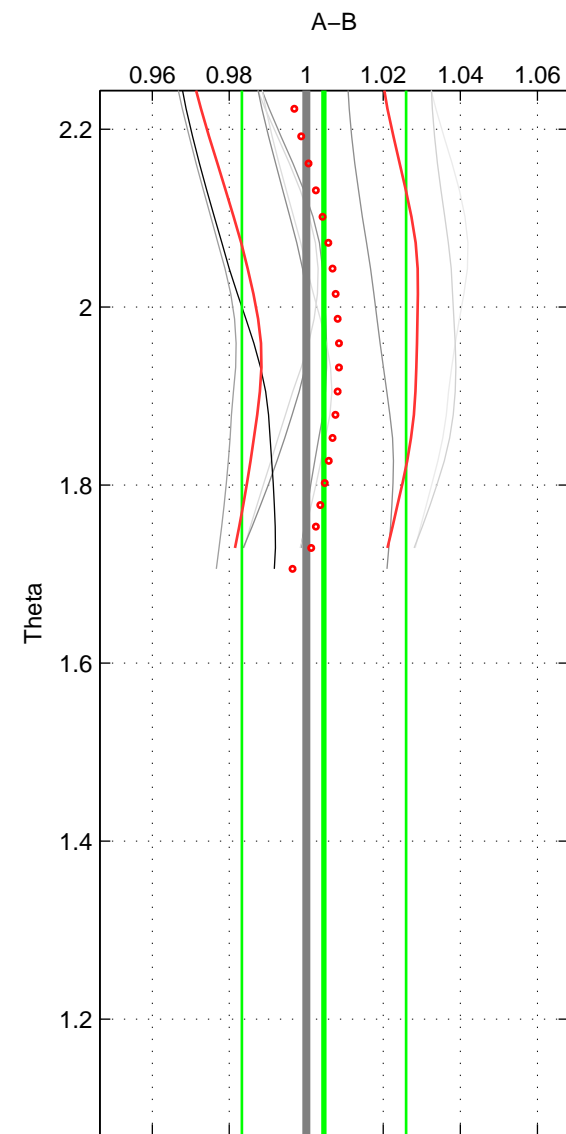

Cruise A (red). Date: Jun 1999 Cruisename: 578-49K619990523

Cruise B (blue). Date: Jul 2002 Cruisename: 697-49UP20020620

*** "Favourite" values are means of spaces 1 2.

	Offset	O.StDev	Ratio	R.Stdev	Rating
SIGMA:	0.862	3.466	1.005	0.021	3
THETA:	0.725	3.449	1.005	0.021	3
DEPTH:	1.219	0.463	1.008	0.003	2
FAV.:	0.793	3.457	1.005	0.021	3

Profiles of A: 3
 Profiles of B: 5
 Diff profs : 9
 WMoffset (A-B): 0.86173
 WMoffset stdev: 3.4663
 WMratio (A/B): 1.0054
 WMratio stdev: 0.021412

Quality (1-5): 3

Profiles of A: 3
 Profiles of B: 5
 Diff profs : 9
 WMoffset (A-B): 0.7246
 WMoffset stdev: 3.4487
 WMratio (A/B): 1.0046
 WMratio stdev: 0.02132

Quality (1-5): 3

Profiles of A: 3
 Profiles of B: 5
 Diff profs : 9
 WMoffset (A-B): 1.2188
 WMoffset stdev: 0.4632
 WMratio (A/B): 1.0076
 WMratio stdev: 0.0029053

Quality (1-5): 2

Please note that statistics are bad.