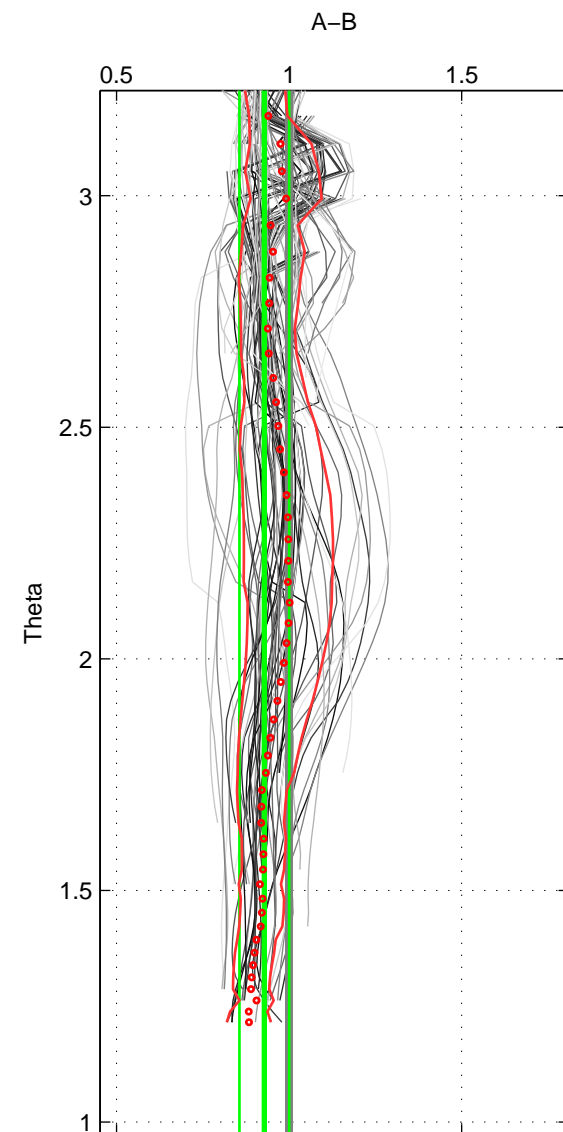

Cruise A (red). Date: Jun 2004 Cruisename: 275-35TH20040604

Cruise B (blue). Date: Apr 1991 Cruisename: 297-64TR19910408

\*\*\* "Favourite" values are means of spaces 1 2 3.

	Offset	O.StDev	Ratio	R.Stdev	Rating
SIGMA:	-0.894	0.655	0.916	0.064	4
THETA:	-0.755	0.718	0.929	0.072	4
DEPTH:	-0.936	1.437	0.923	0.120	4
FAV. :	-0.862	0.937	0.923	0.085	4

Profiles of A: 21  
 Profiles of B: 13  
 Diff profs : 100  
 WMoffset (A-B): -0.89371  
 WMoffset stdev: 0.65466  
 WMratio (A/B): 0.91648  
 WMratio stdev: 0.063636

Quality (1-5): 4

Profiles of A: 21  
 Profiles of B: 13  
 Diff profs : 100  
 WMoffset (A-B): -0.75537  
 WMoffset stdev: 0.7184  
 WMratio (A/B): 0.92857  
 WMratio stdev: 0.072135

Quality (1-5): 4

Profiles of A: 21  
 Profiles of B: 13  
 Diff profs : 100  
 WMoffset (A-B): -0.93595  
 WMoffset stdev: 1.4368  
 WMratio (A/B): 0.92318  
 WMratio stdev: 0.12004

Quality (1-5): 4