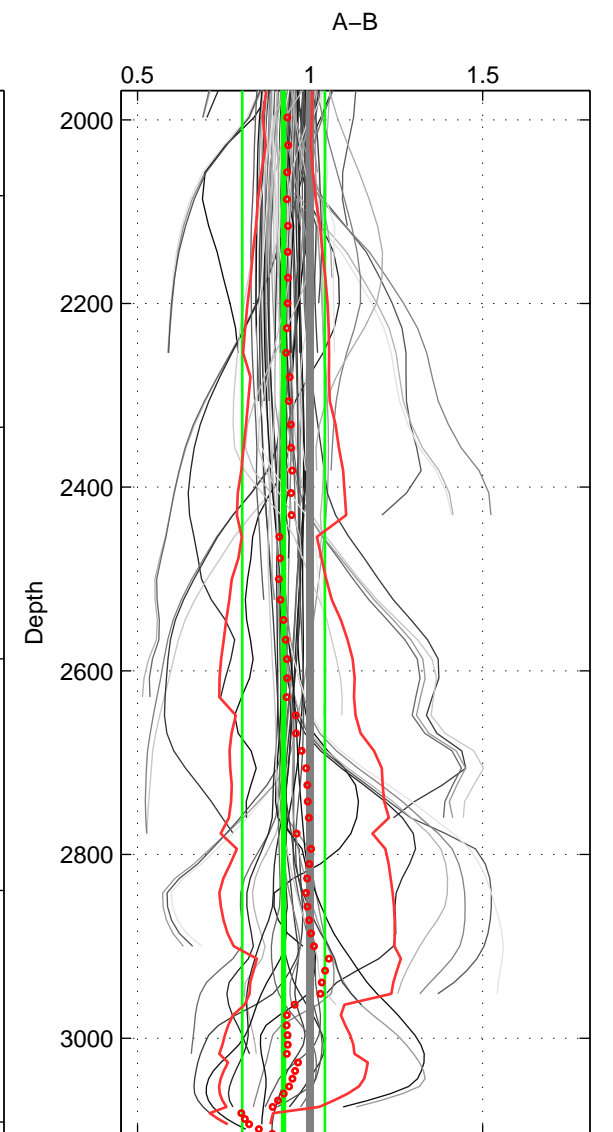

Cruise A (red). Date: Jun 2004 Cruisename: 275-35TH20040604

Cruise B (blue). Date: Apr 1991 Cruisename: 297-64TR19910408

\*\*\* "Favourite" values are means of spaces 1 2 3.

	Offset	O.StDev	Ratio	R.Stdev	Rating
SIGMA:	-0.894	0.655	0.916	0.064	4
THETA:	-0.755	0.718	0.929	0.072	4
DEPTH:	-0.936	1.437	0.923	0.120	4
FAV. :	-0.862	0.937	0.923	0.085	4

Profiles of A: 21  
 Profiles of B: 13  
 Diff profs : 100  
 WMoffset (A-B): -0.89371  
 WMoffset stdev: 0.65466  
 WMratio (A/B): 0.91648  
 WMratio stdev: 0.063636

Quality (1-5): 4

Profiles of A: 21  
 Profiles of B: 13  
 Diff profs : 100  
 WMoffset (A-B): -0.75537  
 WMoffset stdev: 0.7184  
 WMratio (A/B): 0.92857  
 WMratio stdev: 0.072135

Quality (1-5): 4

Profiles of A: 21  
 Profiles of B: 13  
 Diff profs : 100  
 WMoffset (A-B): -0.93595  
 WMoffset stdev: 1.4368  
 WMratio (A/B): 0.92318  
 WMratio stdev: 0.12004

Quality (1-5): 4