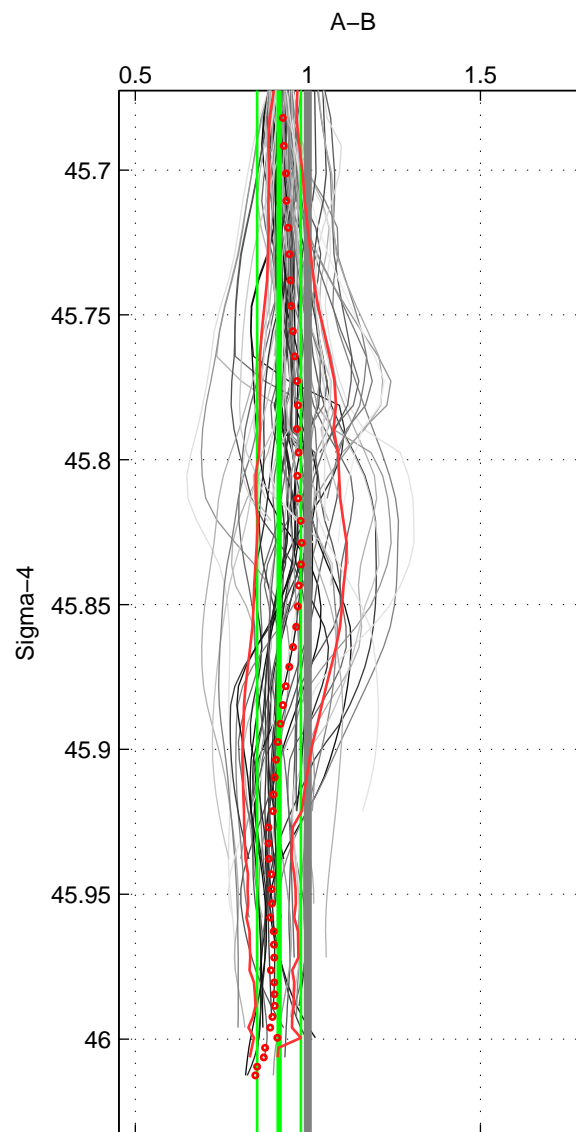

Cruise A (red). Date: Jun 2004 Cruisename: 275-35TH20040604

Cruise B (blue). Date: Apr 1991 Cruisename: 297-64TR19910408

\*\*\* "Favourite" values are means of spaces 1 2 3.

	Offset	O.StDev	Ratio	R.Stdev	Rating
SIGMA:	-0.894	0.655	0.916	0.064	4
THETA:	-0.755	0.718	0.929	0.072	4
DEPTH:	-0.936	1.437	0.923	0.120	4
FAV. :	-0.862	0.937	0.923	0.085	4

Profiles of A: 21  
 Profiles of B: 13  
 Diff profs : 100  
 WMoffset (A-B): -0.89371  
 WMoffset stdev: 0.65466  
 WMratio (A/B): 0.91648  
 WMratio stdev: 0.063636

Quality (1-5): 4

Profiles of A: 21  
 Profiles of B: 13  
 Diff profs : 100  
 WMoffset (A-B): -0.75537  
 WMoffset stdev: 0.7184  
 WMratio (A/B): 0.92857  
 WMratio stdev: 0.072135

Quality (1-5): 4

Profiles of A: 21  
 Profiles of B: 13  
 Diff profs : 100  
 WMoffset (A-B): -0.93595  
 WMoffset stdev: 1.4368  
 WMratio (A/B): 0.92318  
 WMratio stdev: 0.12004

Quality (1-5): 4