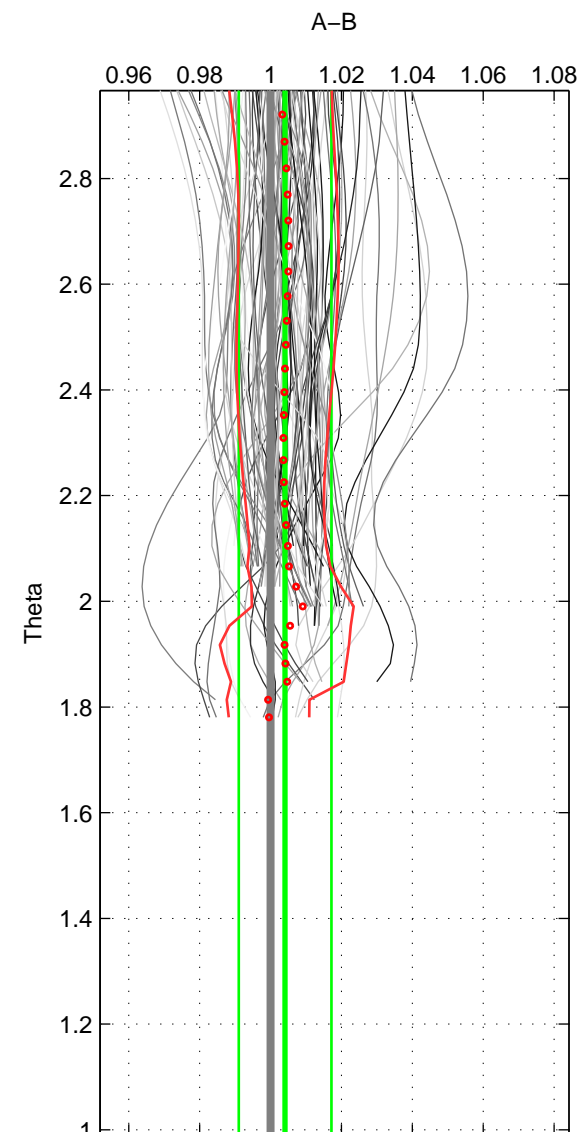

Cruise A (red). Date: Jun 2005 Cruisename: 605-49NZ20050525

Cruise B (blue). Date: Jul 2005 Cruisename: 669-49UF20050615

*** "Favourite" values are those of space 2.

	Offset	O.StDev	Ratio	R.Stdev	Rating
SIGMA:	0.471	1.920	1.003	0.014	4
THETA:	0.574	1.821	1.004	0.013	5
DEPTH:	0.790	0.404	1.006	0.003	3
FAV.:	0.574	1.821	1.004	0.013	5

Profiles of A: 63
 Profiles of B: 14
 Diff profs : 95
 WMoffset (A-B): 0.47059
 WMoffset stdev: 1.9197
 WMratio (A/B): 1.0033
 WMratio stdev: 0.013557

Quality (1-5): 4

Profiles of A: 63
 Profiles of B: 14
 Diff profs : 95
 WMoffset (A-B): 0.57378
 WMoffset stdev: 1.8211
 WMratio (A/B): 1.0041
 WMratio stdev: 0.013083

Quality (1-5): 5

Profiles of A: 63
 Profiles of B: 14
 Diff profs : 95
 WMoffset (A-B): 0.79029
 WMoffset stdev: 0.40441
 WMratio (A/B): 1.006
 WMratio stdev: 0.0034091

Quality (1-5): 3

Please note that statistics are bad.