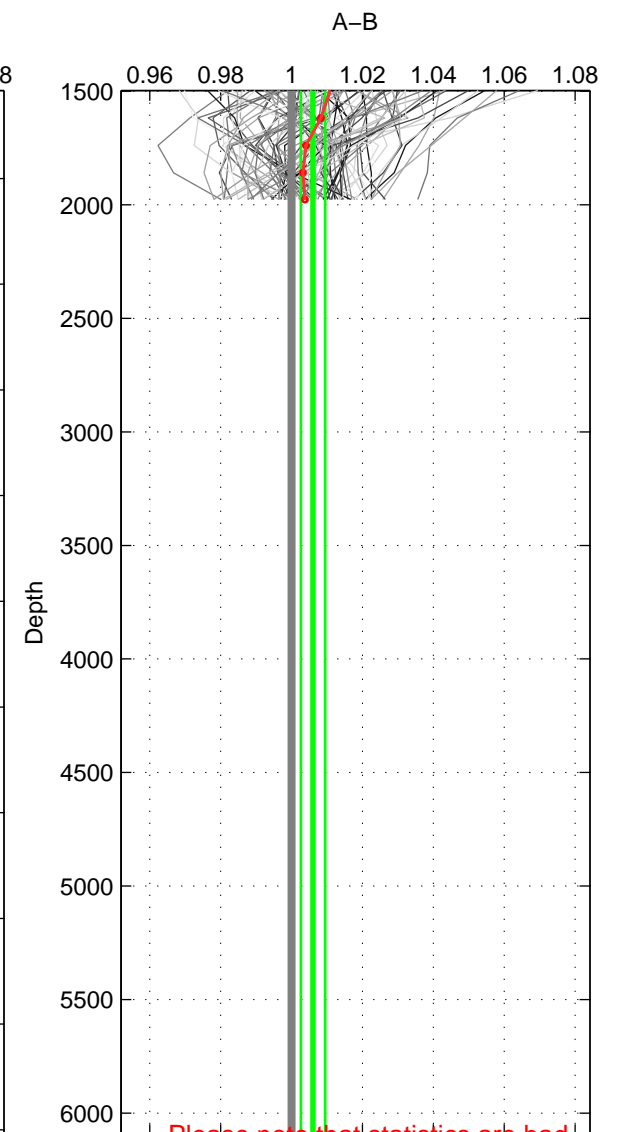

Cruise A (red). Date: Jun 2005 Cruisename: 605-49NZ20050525

Cruise B (blue). Date: Jul 2005 Cruisename: 669-49UF20050615

*** "Favourite" values are those of space 2.

	Offset	O.StDev	Ratio	R.Stdev	Rating
SIGMA:	0.471	1.920	1.003	0.014	4
THETA:	0.574	1.821	1.004	0.013	5
DEPTH:	0.790	0.404	1.006	0.003	3
FAV.:	0.574	1.821	1.004	0.013	5

Profiles of A: 63
 Profiles of B: 14
 Diff profs : 95
 WMoffset (A-B): 0.47059
 WMoffset stdev: 1.9197
 WMratio (A/B): 1.0033
 WMratio stdev: 0.013557

Quality (1-5): 4

Profiles of A: 63
 Profiles of B: 14
 Diff profs : 95
 WMoffset (A-B): 0.57378
 WMoffset stdev: 1.8211
 WMratio (A/B): 1.0041
 WMratio stdev: 0.013083

Quality (1-5): 5

Profiles of A: 63
 Profiles of B: 14
 Diff profs : 95
 WMoffset (A-B): 0.79029
 WMoffset stdev: 0.40441
 WMratio (A/B): 1.006
 WMratio stdev: 0.0034091

Quality (1-5): 3

Please note that statistics are bad.