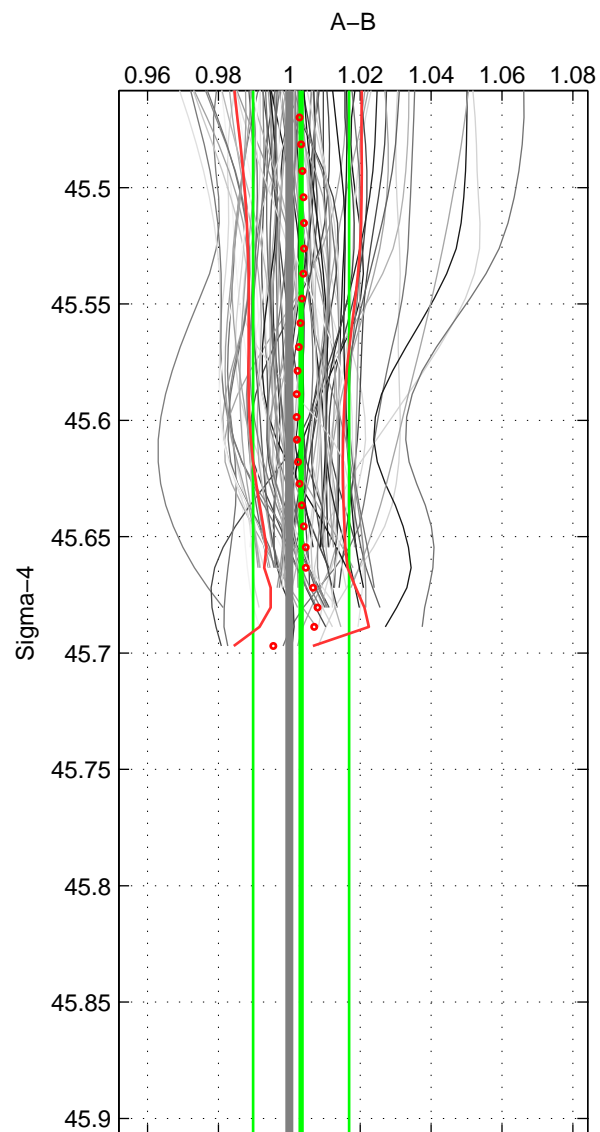

Cruise A (red). Date: Jun 2005 Cruisename: 605-49NZ20050525

Cruise B (blue). Date: Jul 2005 Cruisename: 669-49UF20050615

*** "Favourite" values are those of space 2.

	Offset	O.StDev	Ratio	R.Stdev	Rating
SIGMA:	0.471	1.920	1.003	0.014	4
THETA:	0.574	1.821	1.004	0.013	5
DEPTH:	0.790	0.404	1.006	0.003	3
FAV.:	0.574	1.821	1.004	0.013	5

Profiles of A: 63
 Profiles of B: 14
 Diff profs : 95
 WMoffset (A-B): 0.47059
 WMoffset stdev: 1.9197
 WMratio (A/B): 1.0033
 WMratio stdev: 0.013557

Quality (1-5): 4

Profiles of A: 63
 Profiles of B: 14
 Diff profs : 95
 WMoffset (A-B): 0.57378
 WMoffset stdev: 1.8211
 WMratio (A/B): 1.0041
 WMratio stdev: 0.013083

Quality (1-5): 5

Profiles of A: 63
 Profiles of B: 14
 Diff profs : 95
 WMoffset (A-B): 0.79029
 WMoffset stdev: 0.40441
 WMratio (A/B): 1.006
 WMratio stdev: 0.0034091

Quality (1-5): 3

Please note that statistics are bad.