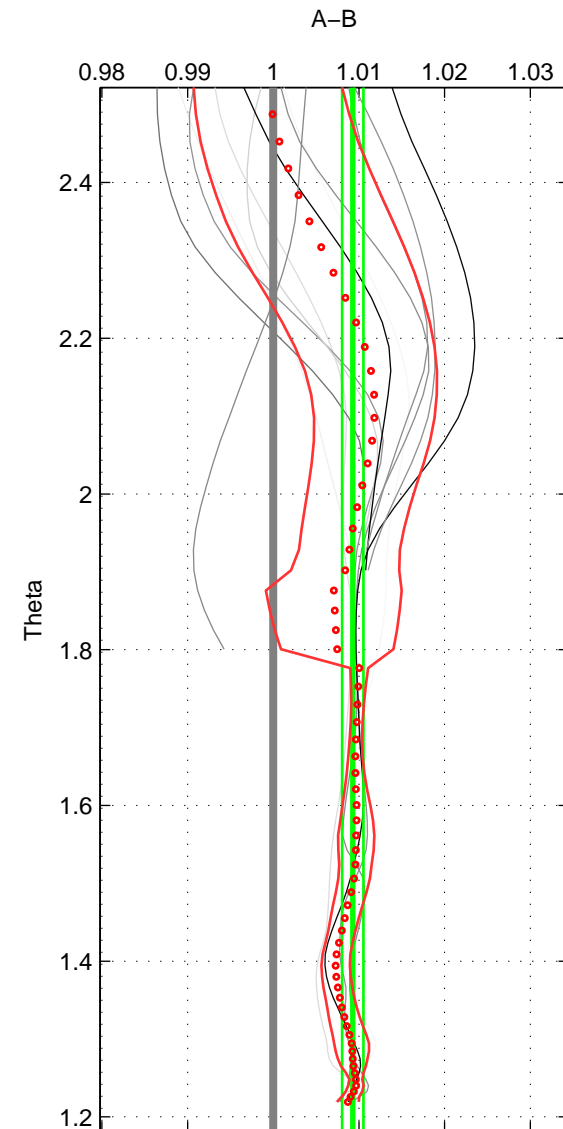

Cruise A (red). Date: Nov 1995 Cruisename: 625-49RY19951115

Cruise B (blue). Date: Jan 2005 Cruisename: 667-49UF20050118

*** "Favourite" values are means of spaces 1 2.

	Offset	O.StDev	Ratio	R.Stdev	Rating
SIGMA:	1.212	1.065	1.009	0.008	4
THETA:	1.293	0.174	1.009	0.001	4
DEPTH:	1.381	0.384	1.010	0.003	3
FAV.:	1.253	0.620	1.009	0.004	4

Profiles of A: 5
 Profiles of B: 4
 Diff profs : 12
 WMoffset (A-B): 1.2119
 WMoffset stdev: 1.0651
 WMratio (A/B): 1.0088
 WMratio stdev: 0.0076325

Quality (1-5): 4

Profiles of A: 5
 Profiles of B: 4
 Diff profs : 12
 WMoffset (A-B): 1.2932
 WMoffset stdev: 0.1743
 WMratio (A/B): 1.0093
 WMratio stdev: 0.0012506

Quality (1-5): 4

Profiles of A: 5
 Profiles of B: 4
 Diff profs : 12
 WMoffset (A-B): 1.3815
 WMoffset stdev: 0.38393
 WMratio (A/B): 1.01
 WMratio stdev: 0.0027532

Quality (1-5): 3

Please note that statistics are bad.