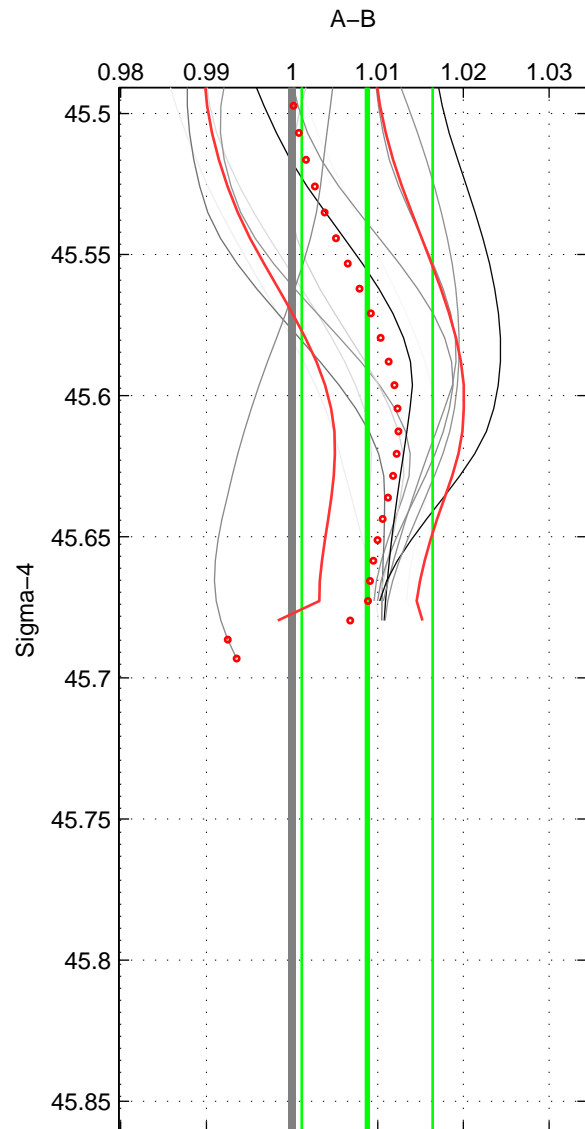

Cruise A (red). Date: Nov 1995 Cruisename: 625-49RY19951115

Cruise B (blue). Date: Jan 2005 Cruisename: 667-49UF20050118

*** "Favourite" values are means of spaces 1 2.

	Offset	O.StDev	Ratio	R.Stdev	Rating
SIGMA:	1.212	1.065	1.009	0.008	4
THETA:	1.293	0.174	1.009	0.001	4
DEPTH:	1.381	0.384	1.010	0.003	3
FAV.:	1.253	0.620	1.009	0.004	4

Profiles of A: 5
 Profiles of B: 4
 Diff profs : 12
 WMoffset (A-B): 1.2119
 WMoffset stdev: 1.0651
 WMratio (A/B): 1.0088
 WMratio stdev: 0.0076325

Quality (1-5): 4

Profiles of A: 5
 Profiles of B: 4
 Diff profs : 12
 WMoffset (A-B): 1.2932
 WMoffset stdev: 0.1743
 WMratio (A/B): 1.0093
 WMratio stdev: 0.0012506

Quality (1-5): 4

Profiles of A: 5
 Profiles of B: 4
 Diff profs : 12
 WMoffset (A-B): 1.3815
 WMoffset stdev: 0.38393
 WMratio (A/B): 1.01
 WMratio stdev: 0.0027532

Quality (1-5): 3

Please note that statistics are bad.