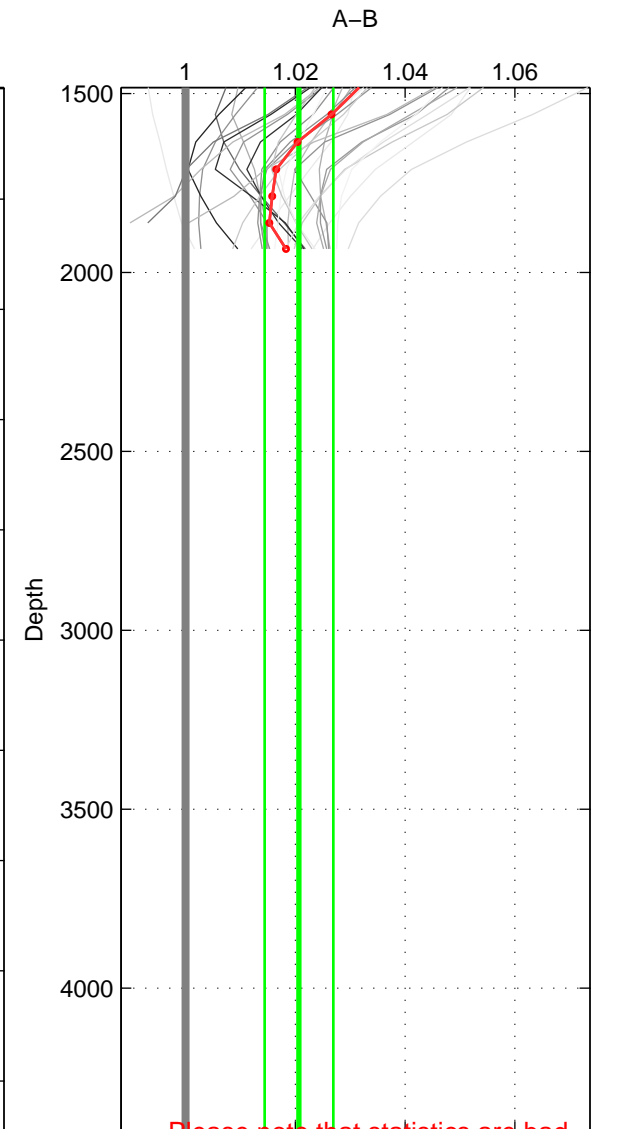

Cruise A (red). Date: Mar 1989 Cruisename: 507-32MW19890206

Cruise B (blue). Date: Apr 2005 Cruisename: 668-49UF20050419

*** "Favourite" values are means of spaces 1 2.

	Offset	O.StDev	Ratio	R.Stdev	Rating
SIGMA:	2.160	1.065	1.017	0.008	4
THETA:	2.211	1.005	1.017	0.008	4
DEPTH:	2.635	0.679	1.021	0.006	3
FAV.:	2.186	1.035	1.017	0.008	4

Profiles of A: 11
 Profiles of B: 3
 Diff profs : 29
 WMoffset (A-B): 2.1604
 WMoffset stdev: 1.065
 WMratio (A/B): 1.0167
 WMratio stdev: 0.0082435

Quality (1-5): 4

Profiles of A: 11
 Profiles of B: 3
 Diff profs : 29
 WMoffset (A-B): 2.2108
 WMoffset stdev: 1.0047
 WMratio (A/B): 1.0171
 WMratio stdev: 0.0077794

Quality (1-5): 4

Profiles of A: 11
 Profiles of B: 3
 Diff profs : 29
 WMoffset (A-B): 2.6354
 WMoffset stdev: 0.67894
 WMratio (A/B): 1.0207
 WMratio stdev: 0.0062565

Quality (1-5): 3

Please note that statistics are bad.