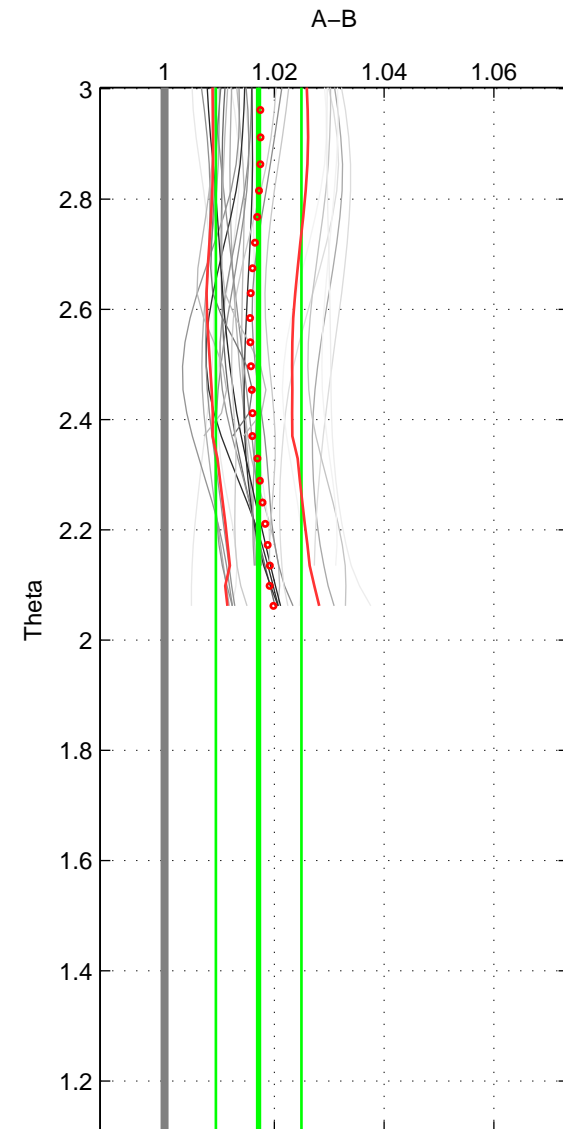

Cruise A (red). Date: Mar 1989 Cruisename: 507-32MW19890206

Cruise B (blue). Date: Apr 2005 Cruisename: 668-49UF20050419

*** "Favourite" values are means of spaces 1 2.

	Offset	O.StDev	Ratio	R.Stdev	Rating
SIGMA:	2.160	1.065	1.017	0.008	4
THETA:	2.211	1.005	1.017	0.008	4
DEPTH:	2.635	0.679	1.021	0.006	3
FAV.:	2.186	1.035	1.017	0.008	4

Profiles of A: 11
 Profiles of B: 3
 Diff profs : 29
 WMoffset (A-B): 2.1604
 WMoffset stdev: 1.065
 WMratio (A/B): 1.0167
 WMratio stdev: 0.0082435

Quality (1-5): 4

Profiles of A: 11
 Profiles of B: 3
 Diff profs : 29
 WMoffset (A-B): 2.2108
 WMoffset stdev: 1.0047
 WMratio (A/B): 1.0171
 WMratio stdev: 0.0077794

Quality (1-5): 4

Profiles of A: 11
 Profiles of B: 3
 Diff profs : 29
 WMoffset (A-B): 2.6354
 WMoffset stdev: 0.67894
 WMratio (A/B): 1.0207
 WMratio stdev: 0.0062565

Quality (1-5): 3

Please note that statistics are bad.