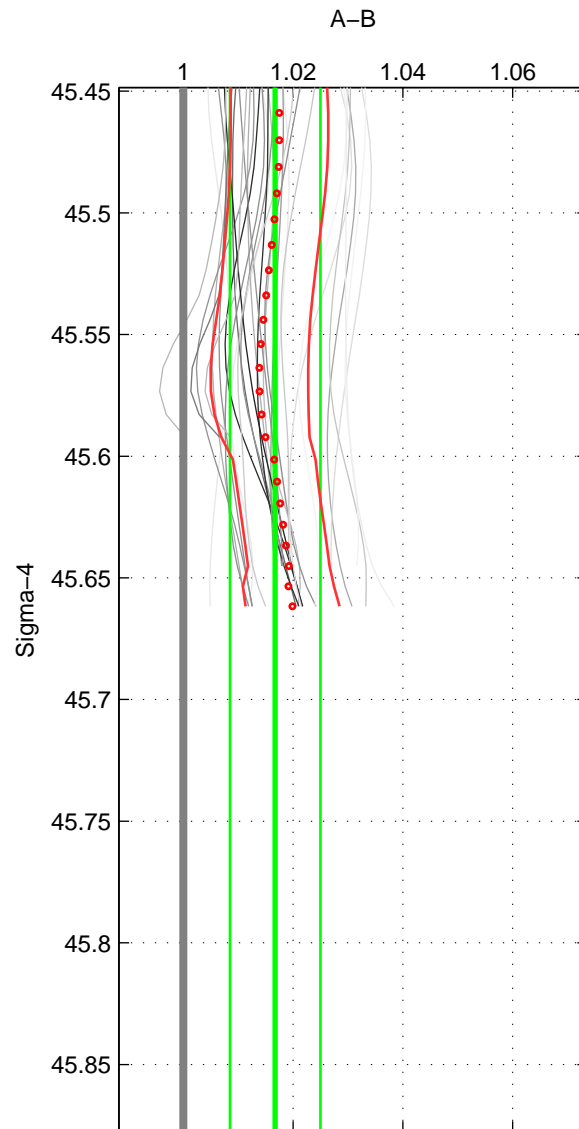

Cruise A (red). Date: Mar 1989 Cruisename: 507-32MW19890206

Cruise B (blue). Date: Apr 2005 Cruisename: 668-49UF20050419

*** "Favourite" values are means of spaces 1 2.

	Offset	O.StDev	Ratio	R.Stdev	Rating
SIGMA:	2.160	1.065	1.017	0.008	4
THETA:	2.211	1.005	1.017	0.008	4
DEPTH:	2.635	0.679	1.021	0.006	3
FAV.:	2.186	1.035	1.017	0.008	4

Profiles of A: 11
 Profiles of B: 3
 Diff profs : 29
 WMoffset (A-B): 2.1604
 WMoffset stdev: 1.065
 WMratio (A/B): 1.0167
 WMratio stdev: 0.0082435

Quality (1-5): 4

Profiles of A: 11
 Profiles of B: 3
 Diff profs : 29
 WMoffset (A-B): 2.2108
 WMoffset stdev: 1.0047
 WMratio (A/B): 1.0171
 WMratio stdev: 0.0077794

Quality (1-5): 4

Profiles of A: 11
 Profiles of B: 3
 Diff profs : 29
 WMoffset (A-B): 2.6354
 WMoffset stdev: 0.67894
 WMratio (A/B): 1.0207
 WMratio stdev: 0.0062565

Quality (1-5): 3

Please note that statistics are bad.