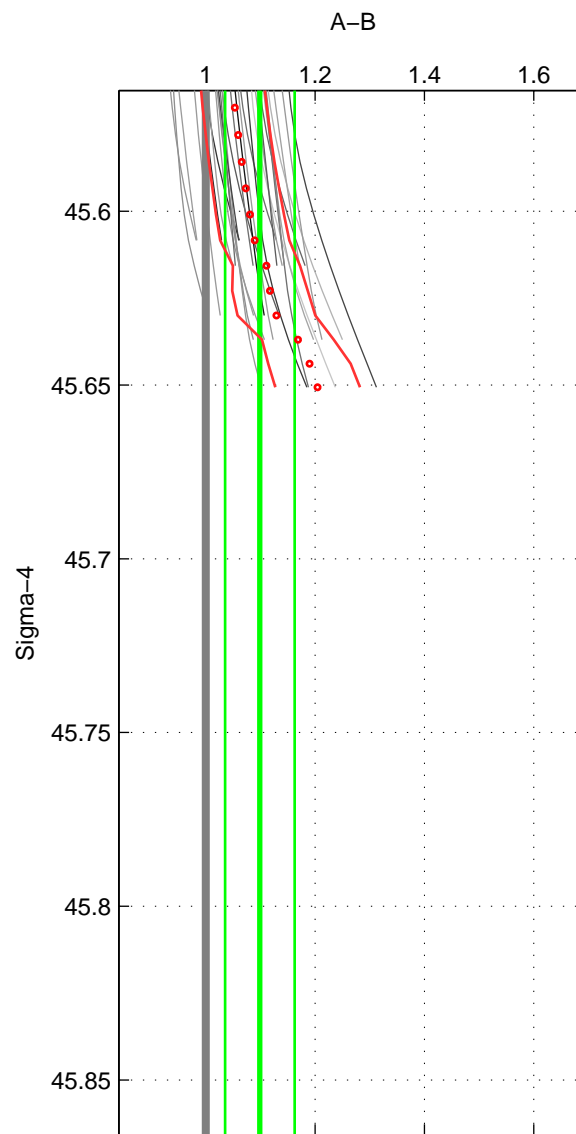

Cruise A (red). Date: Jun 1989 Cruisename: 268-35LU19890509

Cruise B (blue). Date: Aug 1994 Cruisename: 328-OMEX1NA

*** "Favourite" values are those of space 2.

	Offset	O.StDev	Ratio	R.Stdev	Rating
SIGMA:	1.685	1.092	1.099	0.064	4
THETA:	5.783	1.425	1.322	0.079	5
DEPTH:	1.728	1.196	1.101	0.070	3
FAV.:	5.783	1.425	1.322	0.079	5

Profiles of A: 23
 Profiles of B: 5
 Diff profs : 30
 WMoffset (A-B): 1.6847
 WMoffset stdev: 1.0925
 WMratio (A/B): 1.099
 WMratio stdev: 0.063737

Quality (1-5): 4

Profiles of A: 23
 Profiles of B: 10
 Diff profs : 71
 WMoffset (A-B): 5.783
 WMoffset stdev: 1.425
 WMratio (A/B): 1.3223
 WMratio stdev: 0.078741

Quality (1-5): 5

Profiles of A: 23
 Profiles of B: 5
 Diff profs : 30
 WMoffset (A-B): 1.7278
 WMoffset stdev: 1.1963
 WMratio (A/B): 1.101
 WMratio stdev: 0.069545

Quality (1-5): 3

Please note that statistics are bad.