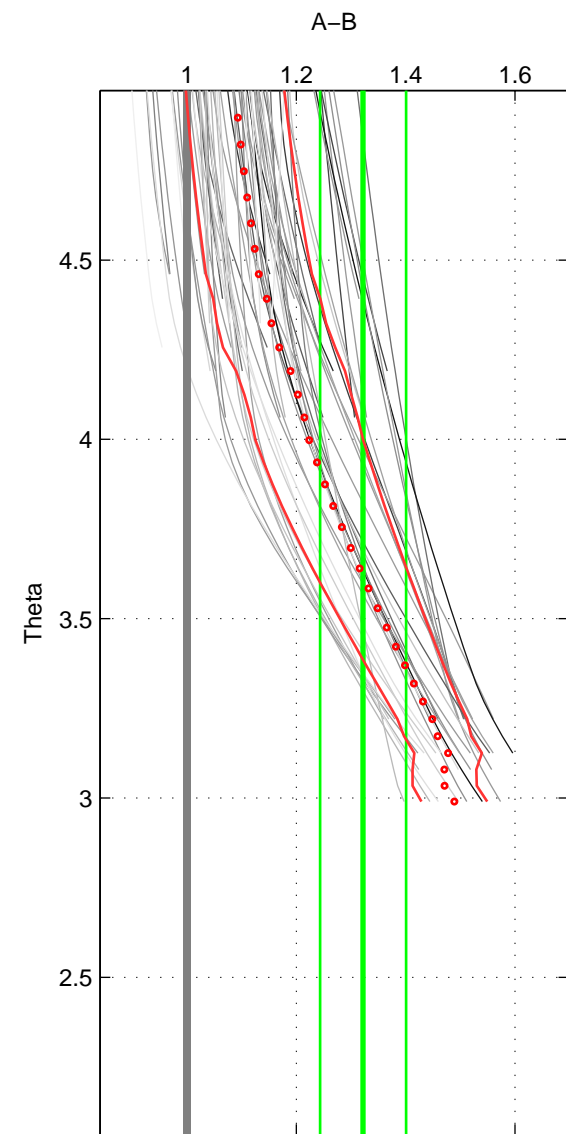

Cruise A (red). Date: Jun 1989 Cruisename: 268-35LU19890509

Cruise B (blue). Date: Aug 1994 Cruisename: 328-OMEX1NA

*** "Favourite" values are those of space 2.

	Offset	O.StDev	Ratio	R.Stdev	Rating
SIGMA:	1.685	1.092	1.099	0.064	4
THETA:	5.783	1.425	1.322	0.079	5
DEPTH:	1.728	1.196	1.101	0.070	3
FAV.:	5.783	1.425	1.322	0.079	5

Profiles of A: 23
 Profiles of B: 5
 Diff profs : 30
 WMoffset (A-B): 1.6847
 WMoffset stdev: 1.0925
 WMratio (A/B): 1.099
 WMratio stdev: 0.063737

Quality (1-5): 4

Profiles of A: 23
 Profiles of B: 10
 Diff profs : 71
 WMoffset (A-B): 5.783
 WMoffset stdev: 1.425
 WMratio (A/B): 1.3223
 WMratio stdev: 0.078741

Quality (1-5): 5

Profiles of A: 23
 Profiles of B: 5
 Diff profs : 30
 WMoffset (A-B): 1.7278
 WMoffset stdev: 1.1963
 WMratio (A/B): 1.101
 WMratio stdev: 0.069545

Quality (1-5): 3

Please note that statistics are bad.