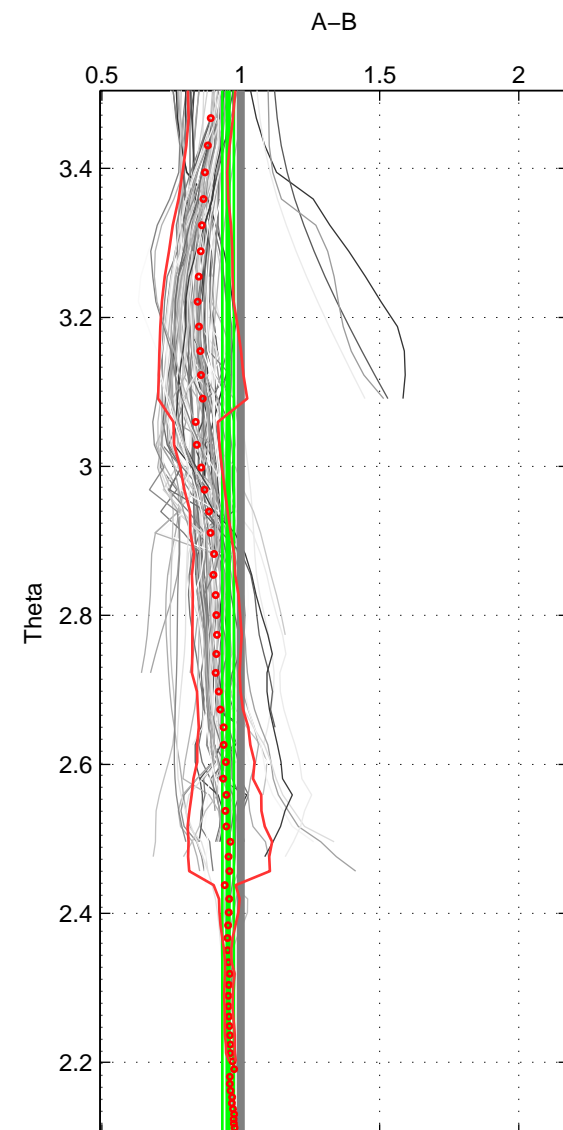

Cruise A (red). Date: May 1997 Cruisename: 152-06MT19970515

Cruise B (blue). Date: Jul 1981 Cruisename: 220-316N19810401

\*\*\* "Favourite" values are means of spaces 1 2 3.

	Offset	O.StDev	Ratio	R.Stdev	Rating
SIGMA:	-0.721	1.186	0.980	0.048	5
THETA:	-1.706	0.910	0.954	0.021	5
DEPTH:	-0.676	1.355	0.984	0.029	5
FAV. :	-1.035	1.150	0.973	0.032	5

Profiles of A: 42  
 Profiles of B: 19  
 Diff profs : 95  
 WMoffset (A-B): -0.72131  
 WMoffset stdev: 1.1861  
 WMratio (A/B): 0.97964  
 WMratio stdev: 0.048119

Quality (1-5): 5

Profiles of A: 42  
 Profiles of B: 19  
 Diff profs : 95  
 WMoffset (A-B): -1.7063  
 WMoffset stdev: 0.9096  
 WMratio (A/B): 0.95439  
 WMratio stdev: 0.020761

Quality (1-5): 5

Profiles of A: 42  
 Profiles of B: 19  
 Diff profs : 95  
 WMoffset (A-B): -0.67644  
 WMoffset stdev: 1.3551  
 WMratio (A/B): 0.98393  
 WMratio stdev: 0.028564

Quality (1-5): 5