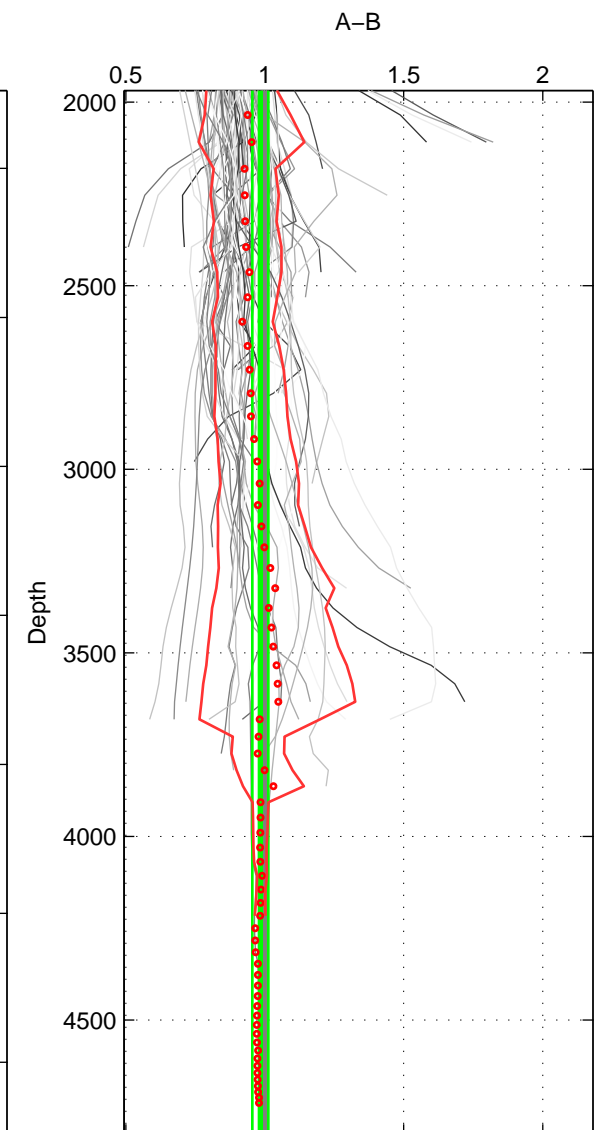

Cruise A (red). Date: May 1997 Cruisename: 152-06MT19970515

Cruise B (blue). Date: Jul 1981 Cruisename: 220-316N19810401

\*\*\* "Favourite" values are means of spaces 1 2 3.

	Offset	O.StDev	Ratio	R.Stdev	Rating
SIGMA:	-0.721	1.186	0.980	0.048	5
THETA:	-1.706	0.910	0.954	0.021	5
DEPTH:	-0.676	1.355	0.984	0.029	5
FAV. :	-1.035	1.150	0.973	0.032	5

Profiles of A: 42  
 Profiles of B: 19  
 Diff profs : 95  
 WMoffset (A-B): -0.72131  
 WMoffset stdev: 1.1861  
 WMratio (A/B): 0.97964  
 WMratio stdev: 0.048119

Quality (1-5): 5

Profiles of A: 42  
 Profiles of B: 19  
 Diff profs : 95  
 WMoffset (A-B): -1.7063  
 WMoffset stdev: 0.9096  
 WMratio (A/B): 0.95439  
 WMratio stdev: 0.020761

Quality (1-5): 5

Profiles of A: 42  
 Profiles of B: 19  
 Diff profs : 95  
 WMoffset (A-B): -0.67644  
 WMoffset stdev: 1.3551  
 WMratio (A/B): 0.98393  
 WMratio stdev: 0.028564

Quality (1-5): 5