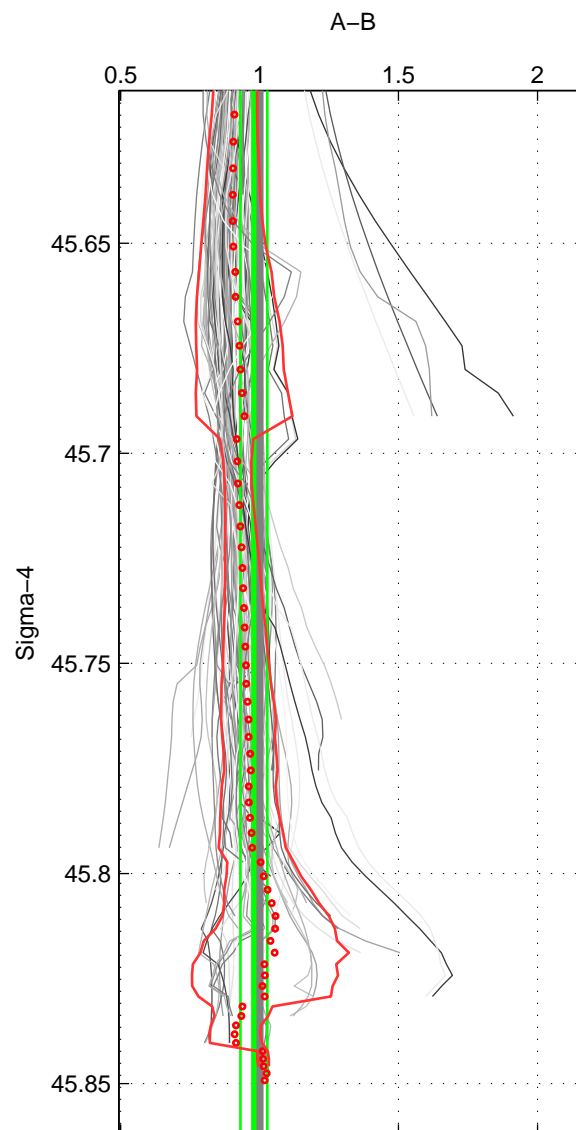

Cruise A (red). Date: May 1997 Cruisename: 152-06MT19970515

Cruise B (blue). Date: Jul 1981 Cruisename: 220-316N19810401

\*\*\* "Favourite" values are means of spaces 1 2 3.

	Offset	O.StDev	Ratio	R.Stdev	Rating
SIGMA:	-0.721	1.186	0.980	0.048	5
THETA:	-1.706	0.910	0.954	0.021	5
DEPTH:	-0.676	1.355	0.984	0.029	5
FAV. :	-1.035	1.150	0.973	0.032	5

Profiles of A: 42  
 Profiles of B: 19  
 Diff profs : 95  
 WMoffset (A-B): -0.72131  
 WMoffset stdev: 1.1861  
 WMratio (A/B): 0.97964  
 WMratio stdev: 0.048119

Quality (1-5): 5

Profiles of A: 42  
 Profiles of B: 19  
 Diff profs : 95  
 WMoffset (A-B): -1.7063  
 WMoffset stdev: 0.9096  
 WMratio (A/B): 0.95439  
 WMratio stdev: 0.020761

Quality (1-5): 5

Profiles of A: 42  
 Profiles of B: 19  
 Diff profs : 95  
 WMoffset (A-B): -0.67644  
 WMoffset stdev: 1.3551  
 WMratio (A/B): 0.98393  
 WMratio stdev: 0.028564

Quality (1-5): 5