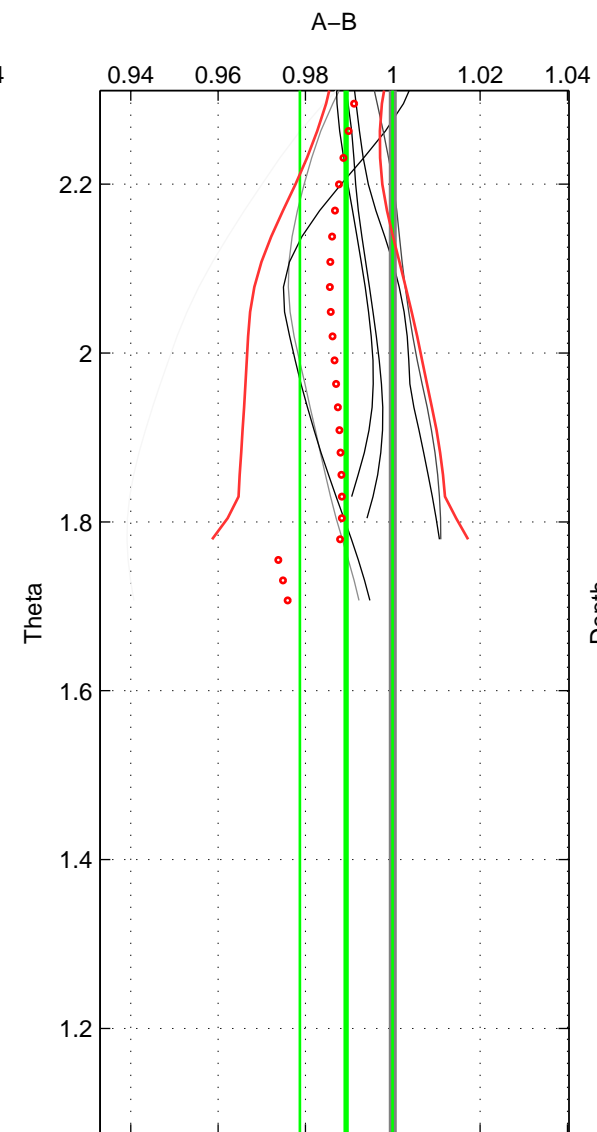

Cruise A (red). Date: Jun 2001 Cruisename: 591-49NZ20010604
 Cruise B (blue). Date: Jun 2007 Cruisename: 715-49UP20070606

*** "Favourite" values are means of spaces 1 2.

	Offset	O.StDev	Ratio	R.Stdev	Rating
SIGMA:	-1.160	1.530	0.993	0.009	4
THETA:	-1.712	1.702	0.989	0.011	4
DEPTH:	-1.271	0.876	0.992	0.005	3
FAV. :	-1.436	1.616	0.991	0.010	4

Profiles of A: 6
 Profiles of B: 6
 Diff profs : 6
 WMoffset (A-B): -1.16
 WMoffset stdev: 1.5302
 WMratio (A/B): 0.99287
 WMratio stdev: 0.0094275

Quality (1-5): 4

Profiles of A: 6
 Profiles of B: 6
 Diff profs : 7
 WMoffset (A-B): -1.7119
 WMoffset stdev: 1.7025
 WMratio (A/B): 0.98933
 WMratio stdev: 0.010618

Quality (1-5): 4

Please note that statistics are bad.

Profiles of A: 6
 Profiles of B: 6
 Diff profs : 6
 WMoffset (A-B): -1.2708
 WMoffset stdev: 0.87565
 WMratio (A/B): 0.99227
 WMratio stdev: 0.0053791