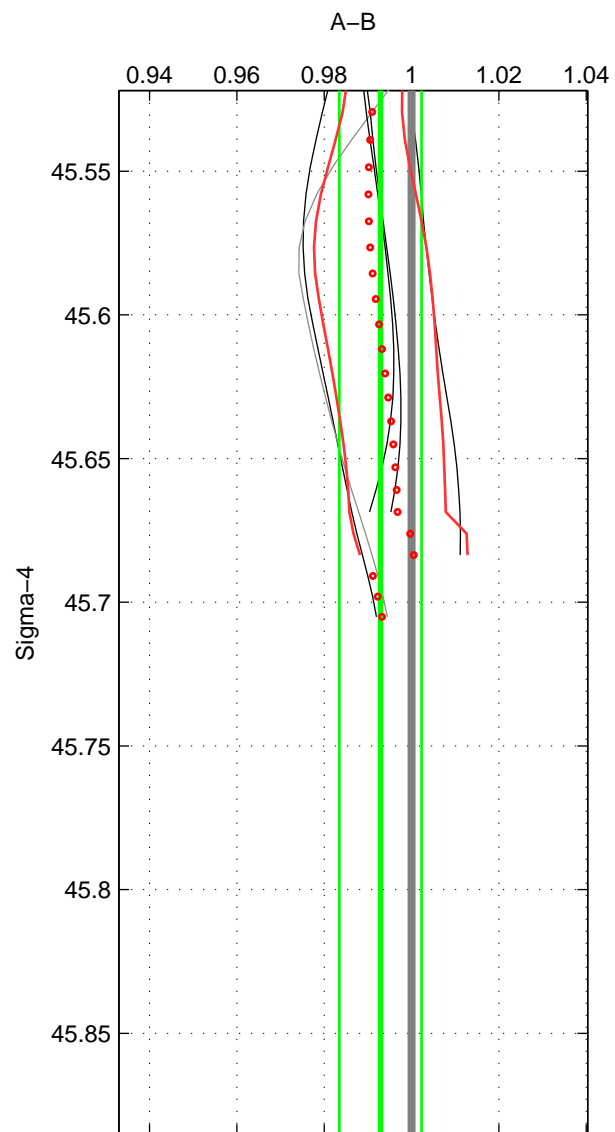

Cruise A (red). Date: Jun 2001 Cruisename: 591-49NZ20010604
 Cruise B (blue). Date: Jun 2007 Cruisename: 715-49UP20070606

*** "Favourite" values are means of spaces 1 2.

	Offset	O.StDev	Ratio	R.Stdev	Rating
SIGMA:	-1.160	1.530	0.993	0.009	4
THETA:	-1.712	1.702	0.989	0.011	4
DEPTH:	-1.271	0.876	0.992	0.005	3
FAV. :	-1.436	1.616	0.991	0.010	4

Profiles of A: 6
 Profiles of B: 6
 Diff profs : 6
 WMoffset (A-B): -1.16
 WMoffset stdev: 1.5302
 WMratio (A/B): 0.99287
 WMratio stdev: 0.0094275

Quality (1-5): 4

Profiles of A: 6
 Profiles of B: 6
 Diff profs : 7
 WMoffset (A-B): -1.7119
 WMoffset stdev: 1.7025
 WMratio (A/B): 0.98933
 WMratio stdev: 0.010618

Quality (1-5): 4

Please note that statistics are bad.

Profiles of A: 6
 Profiles of B: 6
 Diff profs : 6
 WMoffset (A-B): -1.2708
 WMoffset stdev: 0.87565
 WMratio (A/B): 0.99227
 WMratio stdev: 0.0053791