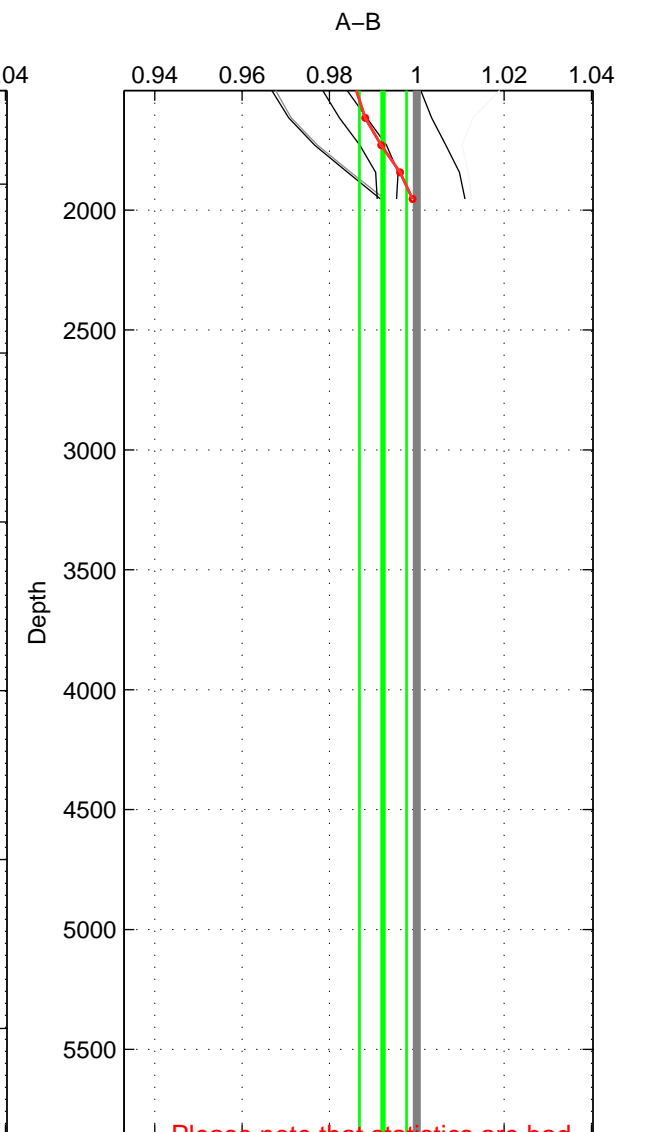

Cruise A (red). Date: Jun 2001 Cruisename: 591-49NZ20010604
 Cruise B (blue). Date: Jun 2007 Cruisename: 715-49UP20070606

*** "Favourite" values are means of spaces 1 2.

	Offset	O.StDev	Ratio	R.Stdev	Rating
SIGMA:	-1.160	1.530	0.993	0.009	4
THETA:	-1.712	1.702	0.989	0.011	4
DEPTH:	-1.271	0.876	0.992	0.005	3
FAV. :	-1.436	1.616	0.991	0.010	4

Profiles of A: 6
 Profiles of B: 6
 Diff profs : 6
 WMoffset (A-B): -1.16
 WMoffset stdev: 1.5302
 WMratio (A/B): 0.99287
 WMratio stdev: 0.0094275

Quality (1-5): 4

Profiles of A: 6
 Profiles of B: 6
 Diff profs : 7
 WMoffset (A-B): -1.7119
 WMoffset stdev: 1.7025
 WMratio (A/B): 0.98933
 WMratio stdev: 0.010618

Quality (1-5): 4

Please note that statistics are bad.

Profiles of A: 6
 Profiles of B: 6
 Diff profs : 6
 WMoffset (A-B): -1.2708
 WMoffset stdev: 0.87565
 WMratio (A/B): 0.99227
 WMratio stdev: 0.0053791