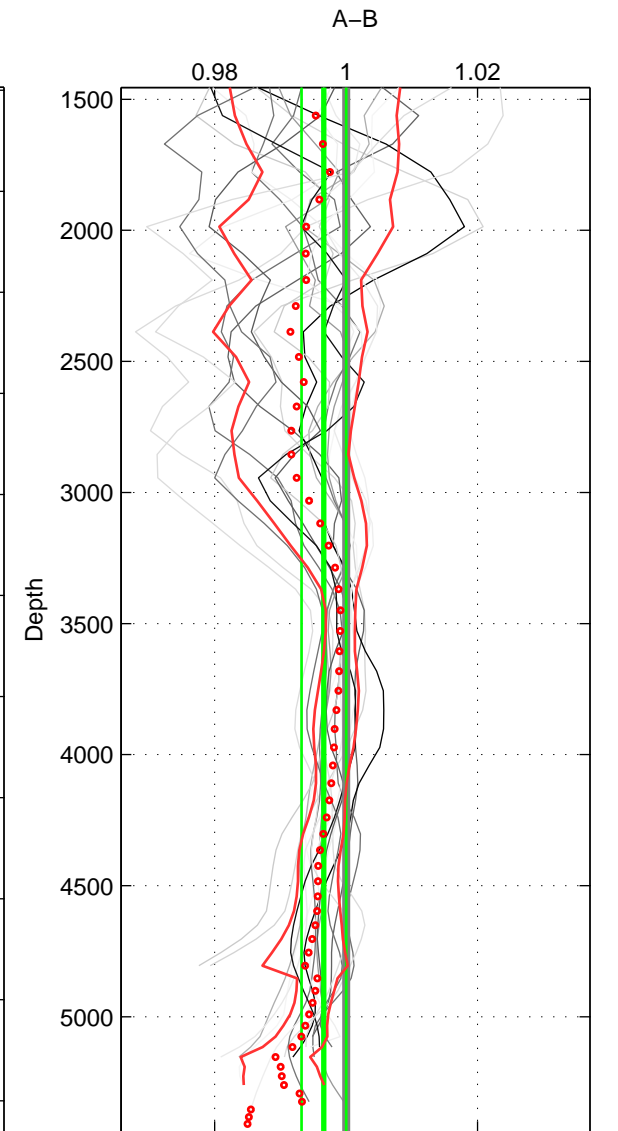

Cruise A (red). Date: Sep 2007 Cruisename: 612-49NZ20070904  
 Cruise B (blue). Date: Oct 2007 Cruisename: 613-49NZ20071008

\*\*\* "Favourite" values are means of spaces 1 2 3.

	Offset	O.StDev	Ratio	R.Stdev	Rating
SIGMA:	-0.500	0.496	0.997	0.003	5
THETA:	-0.505	0.495	0.997	0.003	5
DEPTH:	-0.507	0.505	0.997	0.003	5
FAV. :	-0.504	0.499	0.997	0.003	5

Profiles of A: 4  
 Profiles of B: 10  
 Diff profs : 17  
 WMoffset (A-B): -0.49957  
 WMoffset stdev: 0.49582  
 WMratio (A/B): 0.99667  
 WMratio stdev: 0.0033136

Quality (1-5): 5

Profiles of A: 4  
 Profiles of B: 10  
 Diff profs : 17  
 WMoffset (A-B): -0.505  
 WMoffset stdev: 0.49518  
 WMratio (A/B): 0.99663  
 WMratio stdev: 0.0033109

Quality (1-5): 5

Profiles of A: 4  
 Profiles of B: 10  
 Diff profs : 17  
 WMoffset (A-B): -0.50693  
 WMoffset stdev: 0.50452  
 WMratio (A/B): 0.9966  
 WMratio stdev: 0.0033936

Quality (1-5): 5