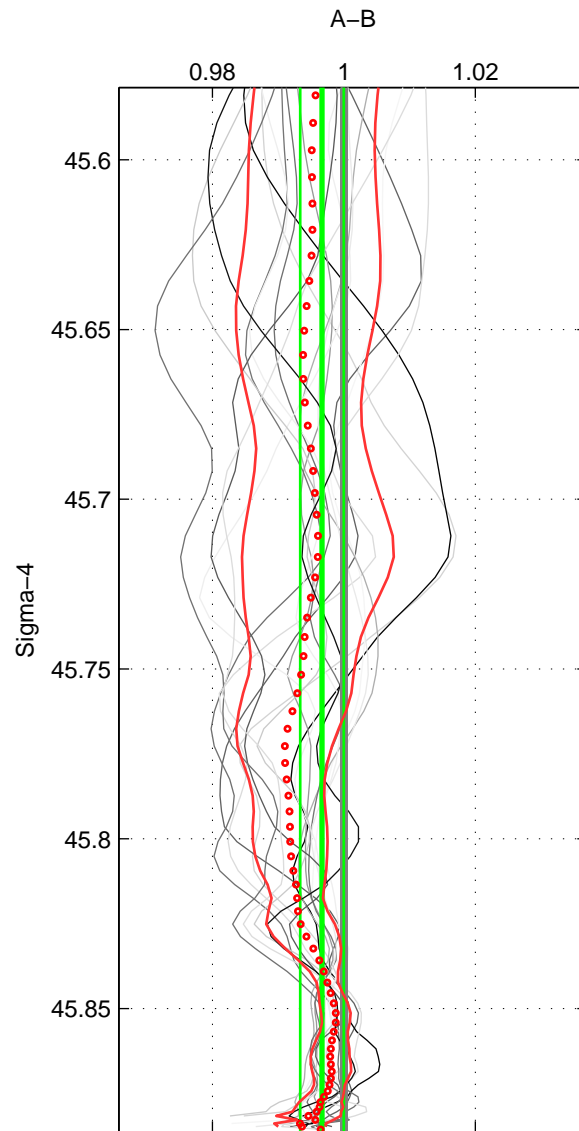

Cruise A (red). Date: Sep 2007 Cruisename: 612-49NZ20070904  
 Cruise B (blue). Date: Oct 2007 Cruisename: 613-49NZ20071008

\*\*\* "Favourite" values are means of spaces 1 2 3.

	Offset	O.StDev	Ratio	R.Stdev	Rating
SIGMA:	-0.500	0.496	0.997	0.003	5
THETA:	-0.505	0.495	0.997	0.003	5
DEPTH:	-0.507	0.505	0.997	0.003	5
FAV. :	-0.504	0.499	0.997	0.003	5

Profiles of A: 4  
 Profiles of B: 10  
 Diff profs : 17  
 WMoffset (A-B): -0.49957  
 WMoffset stdev: 0.49582  
 WMratio (A/B): 0.99667  
 WMratio stdev: 0.0033136

Quality (1-5): 5

Profiles of A: 4  
 Profiles of B: 10  
 Diff profs : 17  
 WMoffset (A-B): -0.505  
 WMoffset stdev: 0.49518  
 WMratio (A/B): 0.99663  
 WMratio stdev: 0.0033109

Quality (1-5): 5

Profiles of A: 4  
 Profiles of B: 10  
 Diff profs : 17  
 WMoffset (A-B): -0.50693  
 WMoffset stdev: 0.50452  
 WMratio (A/B): 0.9966  
 WMratio stdev: 0.0033936

Quality (1-5): 5