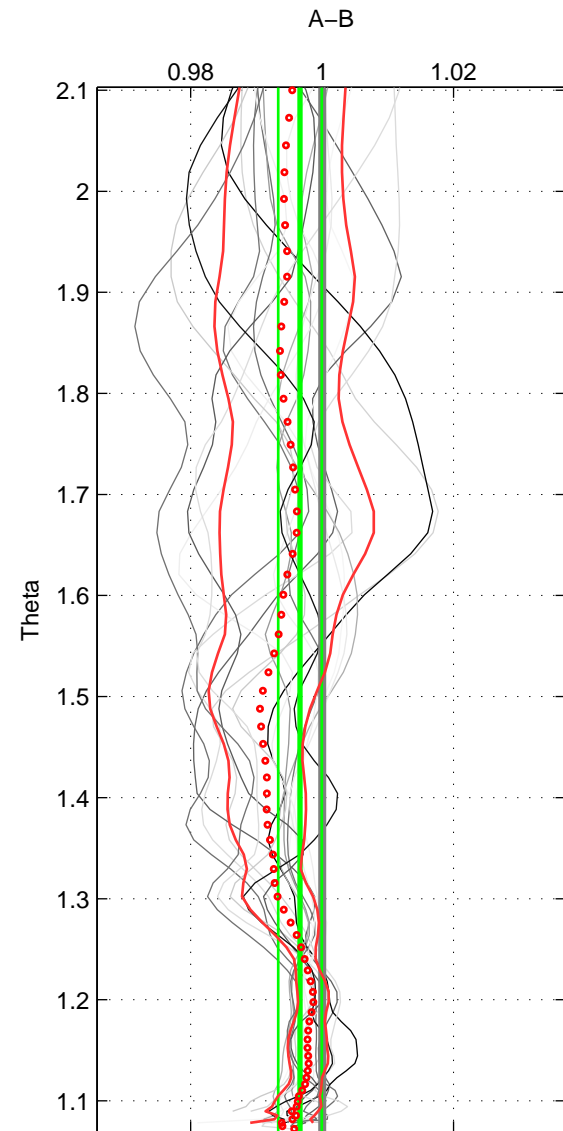

Cruise A (red). Date: Sep 2007 Cruisename: 612-49NZ20070904  
 Cruise B (blue). Date: Oct 2007 Cruisename: 613-49NZ20071008

\*\*\* "Favourite" values are means of spaces 1 2 3.

	Offset	O.StDev	Ratio	R.Stdev	Rating
SIGMA:	-0.500	0.496	0.997	0.003	5
THETA:	-0.505	0.495	0.997	0.003	5
DEPTH:	-0.507	0.505	0.997	0.003	5
FAV. :	-0.504	0.499	0.997	0.003	5

Profiles of A: 4  
 Profiles of B: 10  
 Diff profs : 17  
 WMoffset (A-B): -0.49957  
 WMoffset stdev: 0.49582  
 WMratio (A/B): 0.99667  
 WMratio stdev: 0.0033136

Quality (1-5): 5

Profiles of A: 4  
 Profiles of B: 10  
 Diff profs : 17  
 WMoffset (A-B): -0.505  
 WMoffset stdev: 0.49518  
 WMratio (A/B): 0.99663  
 WMratio stdev: 0.0033109

Quality (1-5): 5

Profiles of A: 4  
 Profiles of B: 10  
 Diff profs : 17  
 WMoffset (A-B): -0.50693  
 WMoffset stdev: 0.50452  
 WMratio (A/B): 0.9966  
 WMratio stdev: 0.0033936

Quality (1-5): 5