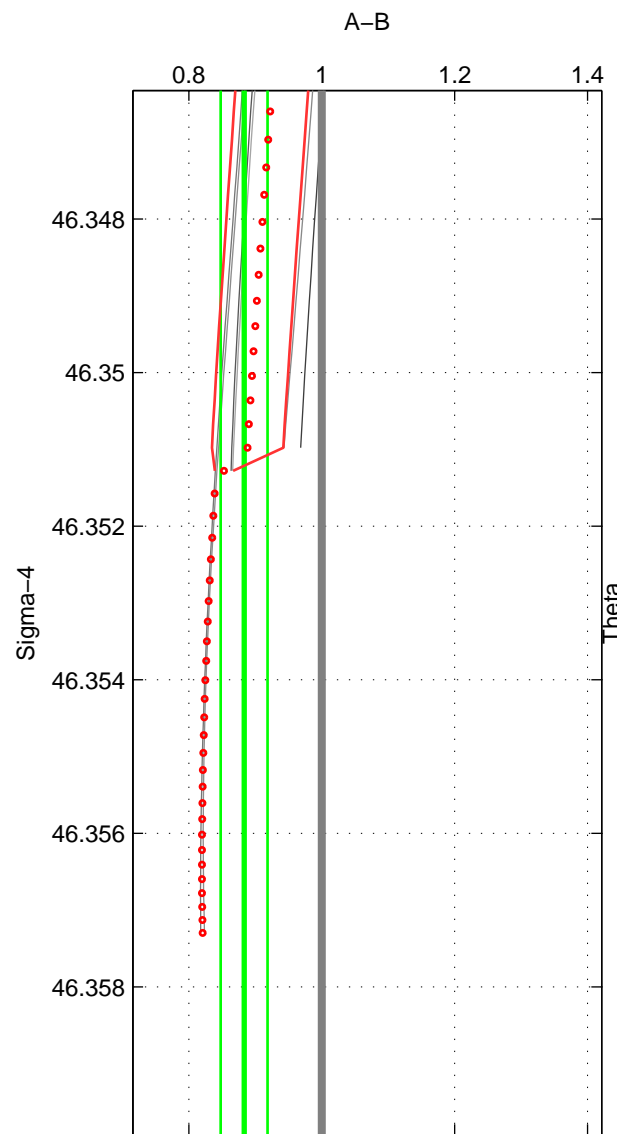

Cruise A (red). Date: Oct 2009 Cruisename: 47-18SN20090917
 Cruise B (blue). Date: Aug 2004 Cruisename: 56-32H120040718

*** "Favourite" values are those of space 2.

	Offset	O.StDev	Ratio	R.Stdev	Rating
SIGMA:	-1.483	0.530	0.883	0.035	3
THETA:	-0.011	0.389	0.999	0.029	4
DEPTH:	-1.126	0.738	0.917	0.059	3
FAV. :	-0.011	0.389	0.999	0.029	4

Profiles of A: 5
 Profiles of B: 2
 Diff profs : 6
 WMoffset (A-B): -1.4826
 WMoffset stdev: 0.53043
 WMratio (A/B): 0.88324
 WMratio stdev: 0.035325

Quality (1-5): 3

Profiles of A: 4
 Profiles of B: 5
 Diff profs : 11
 WMoffset (A-B): -0.01055
 WMoffset stdev: 0.3895
 WMratio (A/B): 0.99893
 WMratio stdev: 0.028638

Quality (1-5): 4

Profiles of A: 5
 Profiles of B: 4
 Diff profs : 14
 WMoffset (A-B): -1.1258
 WMoffset stdev: 0.73816
 WMratio (A/B): 0.91669
 WMratio stdev: 0.059022

Quality (1-5): 3

Please note that statistics are bad.