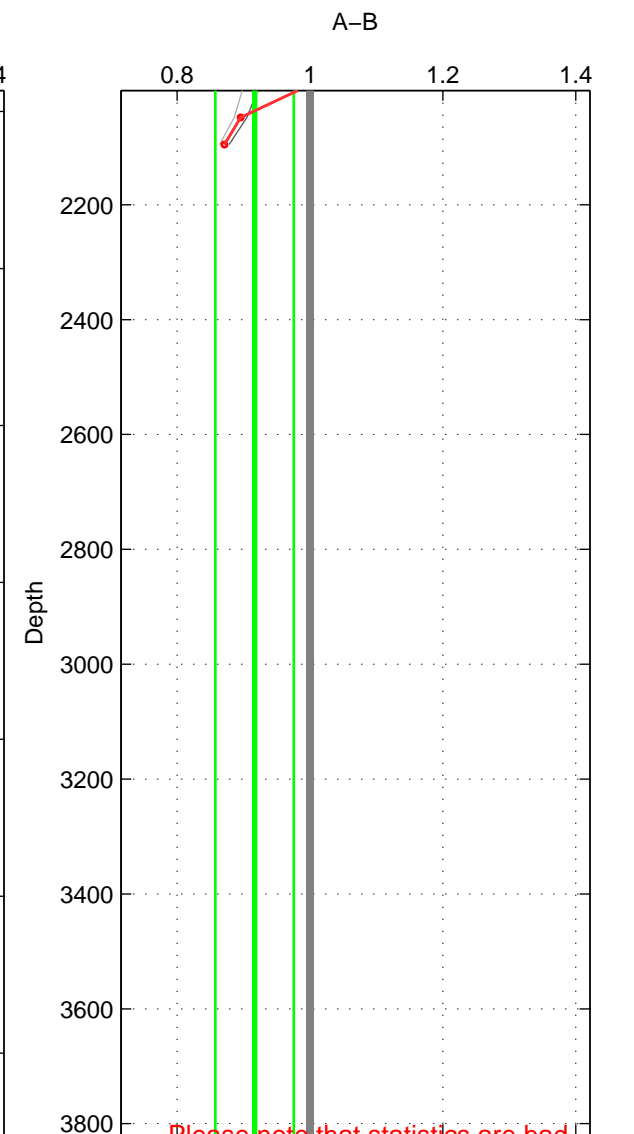

Cruise A (red). Date: Oct 2009 Cruisename: 47-18SN20090917
 Cruise B (blue). Date: Aug 2004 Cruisename: 56-32H120040718

*** "Favourite" values are those of space 2.

	Offset	O.StDev	Ratio	R.Stdev	Rating
SIGMA:	-1.483	0.530	0.883	0.035	3
THETA:	-0.011	0.389	0.999	0.029	4
DEPTH:	-1.126	0.738	0.917	0.059	3
FAV. :	-0.011	0.389	0.999	0.029	4

Profiles of A: 5
 Profiles of B: 2
 Diff profs : 6
 WMoffset (A-B): -1.4826
 WMoffset stdev: 0.53043
 WMratio (A/B): 0.88324
 WMratio stdev: 0.035325

Quality (1-5): 3

Profiles of A: 4
 Profiles of B: 5
 Diff profs : 11
 WMoffset (A-B): -0.01055
 WMoffset stdev: 0.3895
 WMratio (A/B): 0.99893
 WMratio stdev: 0.028638

Quality (1-5): 4

Profiles of A: 5
 Profiles of B: 4
 Diff profs : 14
 WMoffset (A-B): -1.1258
 WMoffset stdev: 0.73816
 WMratio (A/B): 0.91669
 WMratio stdev: 0.059022

Quality (1-5): 3

Please note that statistics are bad.