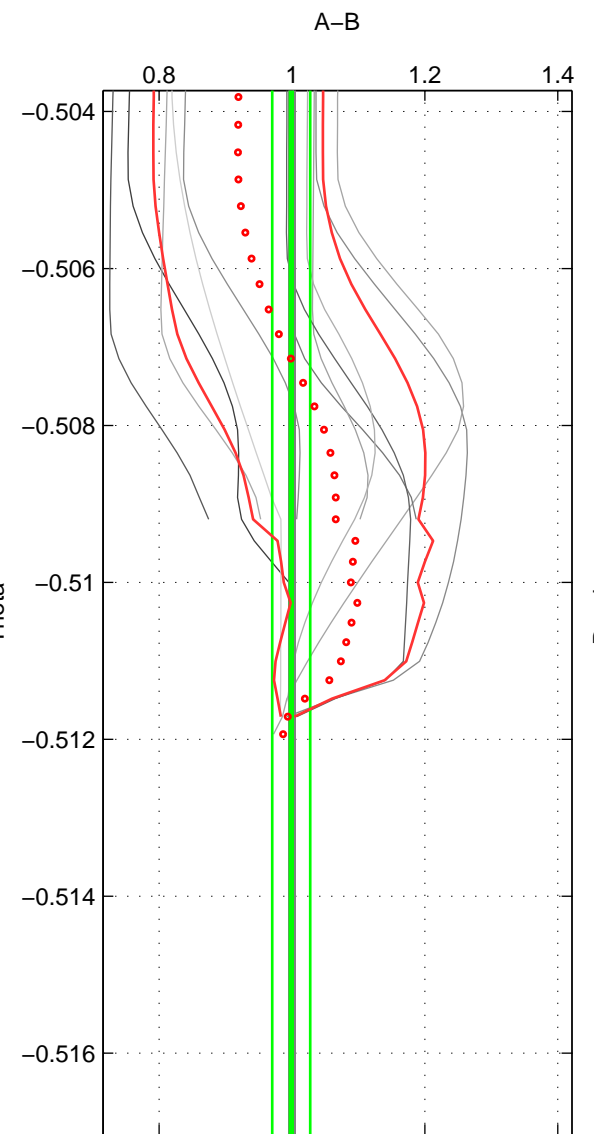

Cruise A (red). Date: Oct 2009 Cruisename: 47-18SN20090917
 Cruise B (blue). Date: Aug 2004 Cruisename: 56-32H120040718

*** "Favourite" values are those of space 2.

	Offset	O.StDev	Ratio	R.Stdev	Rating
SIGMA:	-1.483	0.530	0.883	0.035	3
THETA:	-0.011	0.389	0.999	0.029	4
DEPTH:	-1.126	0.738	0.917	0.059	3
FAV. :	-0.011	0.389	0.999	0.029	4

Profiles of A: 5
 Profiles of B: 2
 Diff profs : 6
 WMoffset (A-B): -1.4826
 WMoffset stdev: 0.53043
 WMratio (A/B): 0.88324
 WMratio stdev: 0.035325

Quality (1-5): 3

Profiles of A: 4
 Profiles of B: 5
 Diff profs : 11
 WMoffset (A-B): -0.01055
 WMoffset stdev: 0.3895
 WMratio (A/B): 0.99893
 WMratio stdev: 0.028638

Quality (1-5): 4

Profiles of A: 5
 Profiles of B: 4
 Diff profs : 14
 WMoffset (A-B): -1.1258
 WMoffset stdev: 0.73816
 WMratio (A/B): 0.91669
 WMratio stdev: 0.059022

Quality (1-5): 3

Please note that statistics are bad.