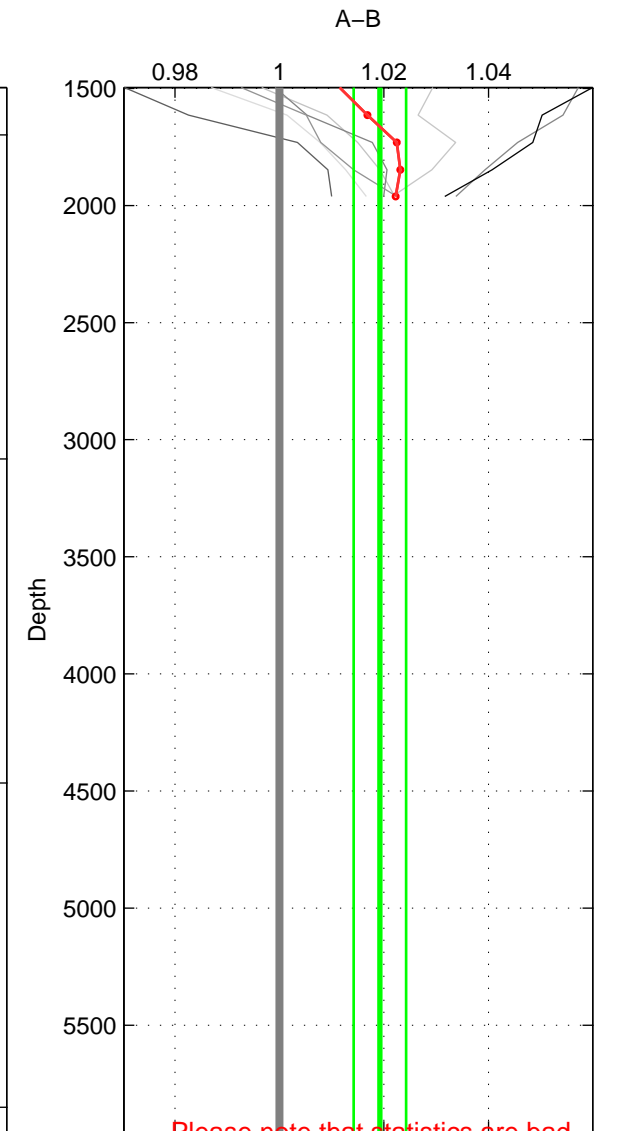

Cruise A (red). Date: Dec 2005 Cruisename: 607-49NZ20051031

Cruise B (blue). Date: Nov 2001 Cruisename: 695-49UP20011010

\*\*\* "Favourite" values are those of space 2.

	Offset	O.StDev	Ratio	R.Stdev	Rating
SIGMA:	NaN	NaN	NaN	NaN	NaN
THETA:	3.108	0.750	1.021	0.005	3
DEPTH:	2.734	0.812	1.019	0.005	2
FAV.:	3.108	0.750	1.021	0.005	3

Profiles of A: 12  
 Profiles of B: 2  
 Diff profs : 8  
 WMOffset (A-B): 3.1075  
 WMOffset stdev: 0.74978  
 WMratio (A/B): 1.0213  
 WMratio stdev: 0.0050896

Quality (1-5): 3

Please note that statistics are bad.

Profiles of A: 12  
 Profiles of B: 2  
 Diff profs : 8  
 WMOffset (A-B): 2.7337  
 WMOffset stdev: 0.81209  
 WMratio (A/B): 1.0192  
 WMratio stdev: 0.0050171

Quality (1-5): 2