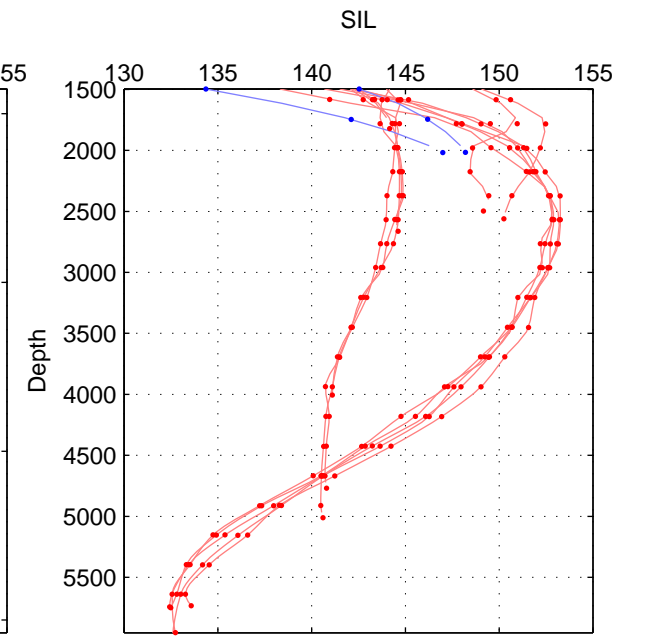

Cruise A (red). Date: Dec 2005 Cruisename: 607-49NZ20051031

Cruise B (blue). Date: Nov 2001 Cruisename: 695-49UP20011010

\*\*\* "Favourite" values are those of space 2.

	Offset	O.StDev	Ratio	R.Stdev	Rating
SIGMA:	NaN	NaN	NaN	NaN	NaN
THETA:	3.108	0.750	1.021	0.005	3
DEPTH:	2.734	0.812	1.019	0.005	2
FAV.:	3.108	0.750	1.021	0.005	3

Profiles of A: 12  
 Profiles of B: 2  
 Diff profs : 8  
 WMOffset (A-B): 3.1075  
 WMOffset stdev: 0.74978  
 WMratio (A/B): 1.0213  
 WMratio stdev: 0.0050896

Quality (1-5): 3

Please note that statistics are bad.

Profiles of A: 12  
 Profiles of B: 2  
 Diff profs : 8  
 WMOffset (A-B): 2.7337  
 WMOffset stdev: 0.81209  
 WMratio (A/B): 1.0192  
 WMratio stdev: 0.0050171

Quality (1-5): 2