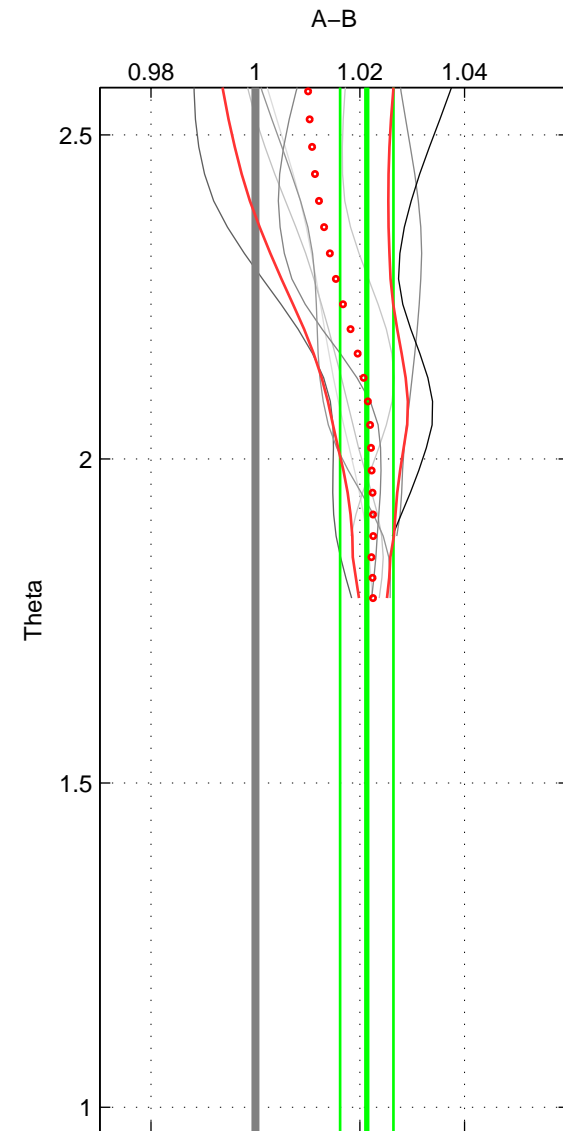

Cruise A (red). Date: Dec 2005 Cruisename: 607-49NZ20051031

Cruise B (blue). Date: Nov 2001 Cruisename: 695-49UP20011010

\*\*\* "Favourite" values are those of space 2.

	Offset	O.StDev	Ratio	R.Stdev	Rating
SIGMA:	NaN	NaN	NaN	NaN	NaN
THETA:	3.108	0.750	1.021	0.005	3
DEPTH:	2.734	0.812	1.019	0.005	2
FAV.:	3.108	0.750	1.021	0.005	3

Profiles of A: 12  
 Profiles of B: 2  
 Diff profs : 8  
 WMOffset (A-B): 3.1075  
 WMOffset stdev: 0.74978  
 WMratio (A/B): 1.0213  
 WMratio stdev: 0.0050896

Quality (1-5): 3

Please note that statistics are bad.

Profiles of A: 12  
 Profiles of B: 2  
 Diff profs : 8  
 WMOffset (A-B): 2.7337  
 WMOffset stdev: 0.81209  
 WMratio (A/B): 1.0192  
 WMratio stdev: 0.0050171

Quality (1-5): 2