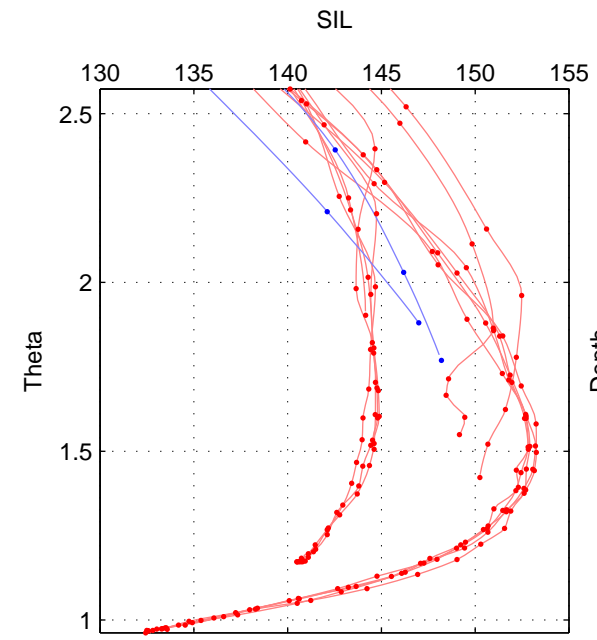

Cruise A (red). Date: Dec 2005 Cruisename: 607-49NZ20051031

Cruise B (blue). Date: Nov 2001 Cruisename: 695-49UP20011010

\*\*\* "Favourite" values are those of space 2.

	Offset	O.StDev	Ratio	R.Stdev	Rating
SIGMA:	NaN	NaN	NaN	NaN	NaN
THETA:	3.108	0.750	1.021	0.005	3
DEPTH:	2.734	0.812	1.019	0.005	2
FAV.:	3.108	0.750	1.021	0.005	3

Profiles of A: 12  
 Profiles of B: 2  
 Diff profs : 8  
 WMOffset (A-B): 3.1075  
 WMOffset stdev: 0.74978  
 WMratio (A/B): 1.0213  
 WMratio stdev: 0.0050896

Quality (1-5): 3

Please note that statistics are bad.

Profiles of A: 12  
 Profiles of B: 2  
 Diff profs : 8  
 WMOffset (A-B): 2.7337  
 WMOffset stdev: 0.81209  
 WMratio (A/B): 1.0192  
 WMratio stdev: 0.0050171

Quality (1-5): 2