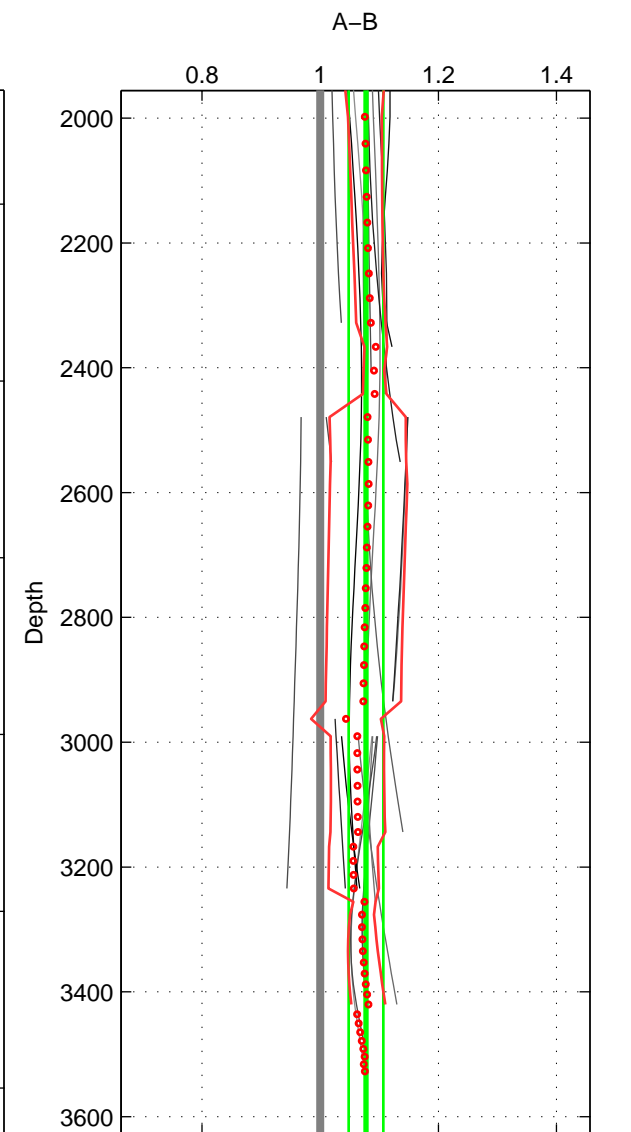

Cruise A (red). Date: Mar 1998 Cruisename: 76-58AA19980308

Cruise B (blue). Date: Aug 1993 Cruisename: 87-58JH19930730

*** "Favourite" values are means of spaces 1 2 3.

	Offset	O.StDev	Ratio	R.Stdev	Rating
SIGMA:	1.252	0.400	1.125	0.043	4
THETA:	1.359	0.723	1.133	0.072	4
DEPTH:	0.851	0.306	1.078	0.029	4
FAV.:	1.154	0.476	1.112	0.048	4

Profiles of A: 17
 Profiles of B: 8
 Diff profs: 28
 WMoffset (A-B): 1.2518
 WMoffset stdev: 0.39964
 WMratio (A/B): 1.1246
 WMratio stdev: 0.043003

Quality (1-5): 4

Profiles of A: 17
 Profiles of B: 8
 Diff profs: 30
 WMoffset (A-B): 1.3594
 WMoffset stdev: 0.72281
 WMratio (A/B): 1.133
 WMratio stdev: 0.071863

Quality (1-5): 4

Profiles of A: 17
 Profiles of B: 8
 Diff profs: 28
 WMoffset (A-B): 0.85129
 WMoffset stdev: 0.30615
 WMratio (A/B): 1.0775
 WMratio stdev: 0.029188

Quality (1-5): 4