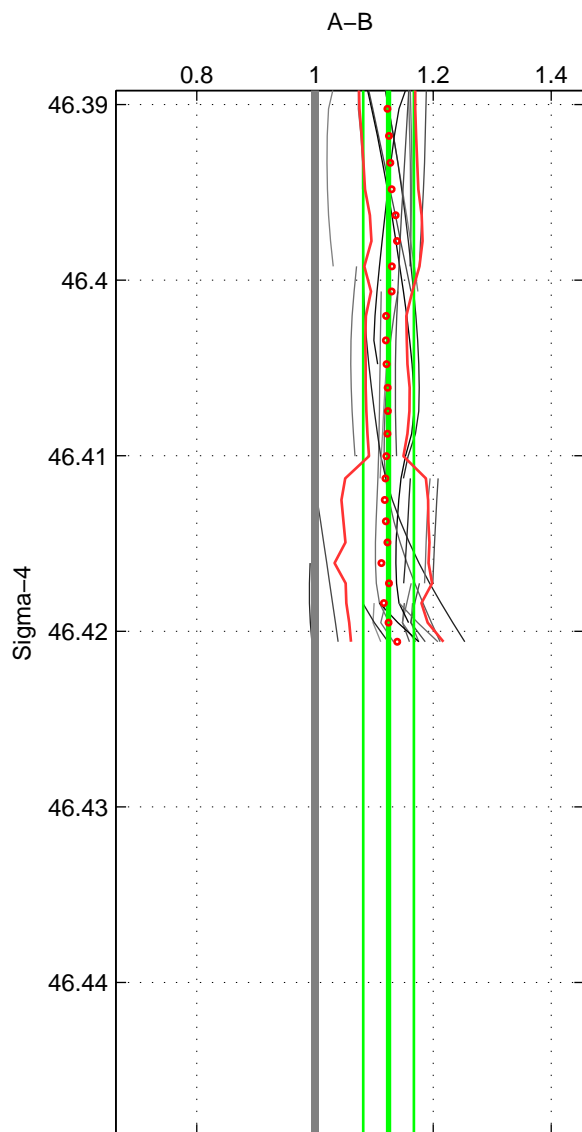

Cruise A (red). Date: Mar 1998 Cruisename: 76-58AA19980308

Cruise B (blue). Date: Aug 1993 Cruisename: 87-58JH19930730

*** "Favourite" values are means of spaces 1 2 3.

	Offset	O.StDev	Ratio	R.Stdev	Rating
SIGMA:	1.252	0.400	1.125	0.043	4
THETA:	1.359	0.723	1.133	0.072	4
DEPTH:	0.851	0.306	1.078	0.029	4
FAV.:	1.154	0.476	1.112	0.048	4

Profiles of A: 17
 Profiles of B: 8
 Diff profs: 28
 WMoffset (A-B): 1.2518
 WMoffset stdev: 0.39964
 WMratio (A/B): 1.1246
 WMratio stdev: 0.043003

Quality (1-5): 4

Profiles of A: 17
 Profiles of B: 8
 Diff profs: 30
 WMoffset (A-B): 1.3594
 WMoffset stdev: 0.72281
 WMratio (A/B): 1.133
 WMratio stdev: 0.071863

Quality (1-5): 4

Profiles of A: 17
 Profiles of B: 8
 Diff profs: 28
 WMoffset (A-B): 0.85129
 WMoffset stdev: 0.30615
 WMratio (A/B): 1.0775
 WMratio stdev: 0.029188

Quality (1-5): 4