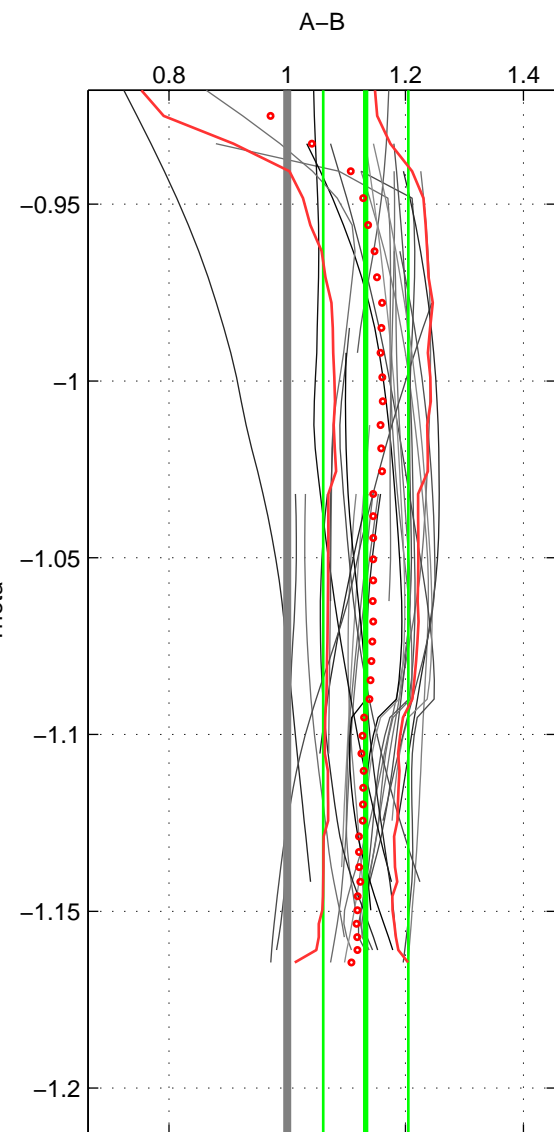

Cruise A (red). Date: Mar 1998 Cruisename: 76-58AA19980308

Cruise B (blue). Date: Aug 1993 Cruisename: 87-58JH19930730

*** "Favourite" values are means of spaces 1 2 3.

	Offset	O.StDev	Ratio	R.Stdev	Rating
SIGMA:	1.252	0.400	1.125	0.043	4
THETA:	1.359	0.723	1.133	0.072	4
DEPTH:	0.851	0.306	1.078	0.029	4
FAV.:	1.154	0.476	1.112	0.048	4

Profiles of A: 17
 Profiles of B: 8
 Diff profs: 28
 WMoffset (A-B): 1.2518
 WMoffset stdev: 0.39964
 WMratio (A/B): 1.1246
 WMratio stdev: 0.043003

Quality (1-5): 4

Profiles of A: 17
 Profiles of B: 8
 Diff profs: 30
 WMoffset (A-B): 1.3594
 WMoffset stdev: 0.72281
 WMratio (A/B): 1.133
 WMratio stdev: 0.071863

Quality (1-5): 4

Profiles of A: 17
 Profiles of B: 8
 Diff profs: 28
 WMoffset (A-B): 0.85129
 WMoffset stdev: 0.30615
 WMratio (A/B): 1.0775
 WMratio stdev: 0.029188

Quality (1-5): 4