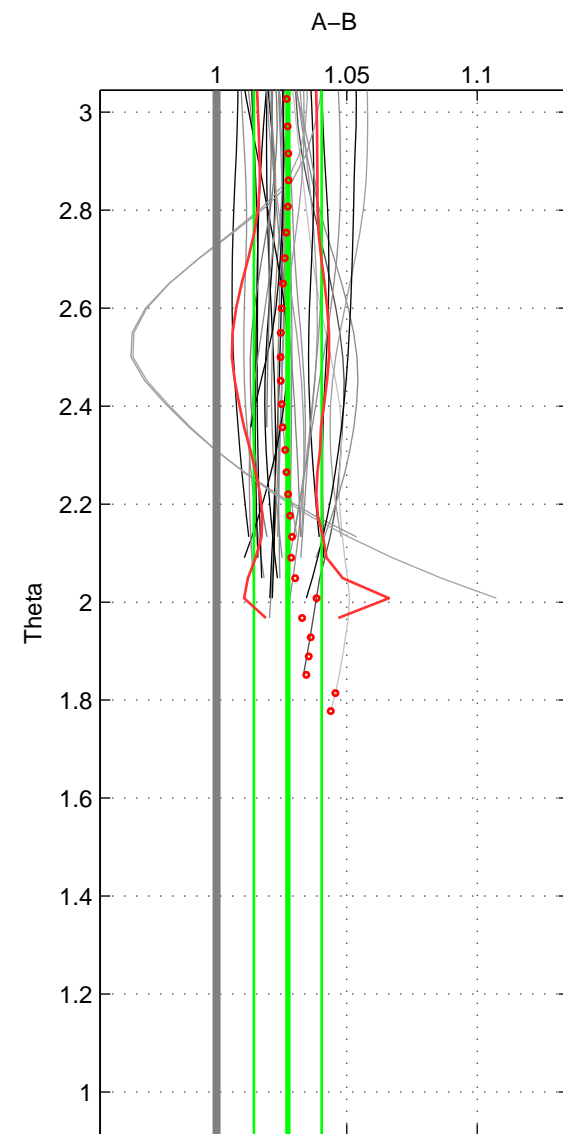

Cruise A (red). Date: Jul 2006 Cruisename: 672-49UF20060614
 Cruise B (blue). Date: Oct 1998 Cruisename: 686-49UP19980916

*** "Favourite" values are means of spaces 1 2.

	Offset	O.StDev	Ratio	R.Stdev	Rating
SIGMA:	3.452	1.819	1.027	0.014	4
THETA:	3.446	1.581	1.027	0.013	4
DEPTH:	4.135	0.470	1.033	0.005	3
FAV.:	3.449	1.700	1.027	0.013	4

Profiles of A: 24
 Profiles of B: 20
 Diff profs : 35
 WMoffset (A-B): 3.452
 WMoffset stdev: 1.8192
 WMratio (A/B): 1.0268
 WMratio stdev: 0.013681

Quality (1-5): 4

Profiles of A: 24
 Profiles of B: 20
 Diff profs : 35
 WMoffset (A-B): 3.4465
 WMoffset stdev: 1.5811
 WMratio (A/B): 1.0273
 WMratio stdev: 0.012986

Quality (1-5): 4

Profiles of A: 24
 Profiles of B: 20
 Diff profs : 35
 WMoffset (A-B): 4.135
 WMoffset stdev: 0.46963
 WMratio (A/B): 1.0325
 WMratio stdev: 0.0049596

Quality (1-5): 3