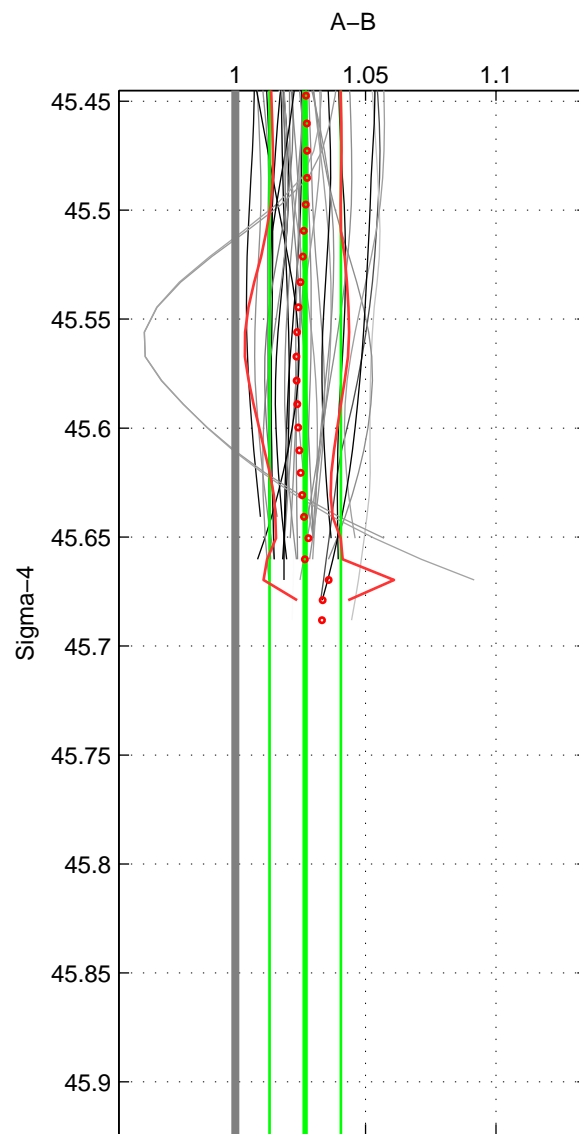

Cruise A (red). Date: Jul 2006 Cruisename: 672-49UF20060614
 Cruise B (blue). Date: Oct 1998 Cruisename: 686-49UP19980916

*** "Favourite" values are means of spaces 1 2.

	Offset	O.StDev	Ratio	R.Stdev	Rating
SIGMA:	3.452	1.819	1.027	0.014	4
THETA:	3.446	1.581	1.027	0.013	4
DEPTH:	4.135	0.470	1.033	0.005	3
FAV.:	3.449	1.700	1.027	0.013	4

Profiles of A: 24
 Profiles of B: 20
 Diff profs : 35
 WMoffset (A-B): 3.452
 WMoffset stdev: 1.8192
 WMratio (A/B): 1.0268
 WMratio stdev: 0.013681

Quality (1-5): 4

Profiles of A: 24
 Profiles of B: 20
 Diff profs : 35
 WMoffset (A-B): 3.4465
 WMoffset stdev: 1.5811
 WMratio (A/B): 1.0273
 WMratio stdev: 0.012986

Quality (1-5): 4

Profiles of A: 24
 Profiles of B: 20
 Diff profs : 35
 WMoffset (A-B): 4.135
 WMoffset stdev: 0.46963
 WMratio (A/B): 1.0325
 WMratio stdev: 0.0049596

Quality (1-5): 3