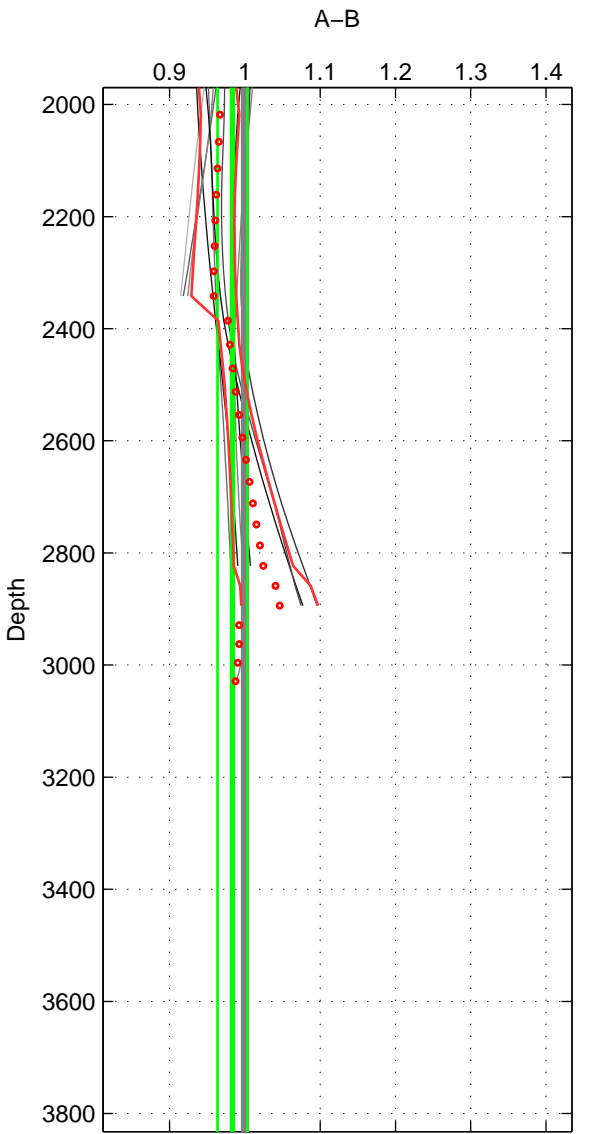

Cruise A (red). Date: May 2002 Cruisename: 51-32H120020505

Cruise B (blue). Date: Sep 2002 Cruisename: 67-49NZ20020822

*** "Favourite" values are means of spaces 1 2 3.

	Offset	O.StDev	Ratio	R.Stdev	Rating
SIGMA:	-0.017	0.465	1.000	0.039	2
THETA:	-0.074	0.412	0.993	0.030	2
DEPTH:	-0.215	0.254	0.983	0.020	2
FAV. :	-0.102	0.377	0.992	0.029	2

Profiles of A: 3
 Profiles of B: 5
 Diff profs : 13
 WMoffset (A-B): -0.017449
 WMoffset stdev: 0.46493
 WMratio (A/B): 0.99983
 WMratio stdev: 0.038751

Quality (1-5): 2

Profiles of A: 3
 Profiles of B: 5
 Diff profs : 13
 WMoffset (A-B): -0.074017
 WMoffset stdev: 0.41186
 WMratio (A/B): 0.99325
 WMratio stdev: 0.029796

Quality (1-5): 2

Profiles of A: 3
 Profiles of B: 5
 Diff profs : 13
 WMoffset (A-B): -0.21468
 WMoffset stdev: 0.25438
 WMratio (A/B): 0.98337
 WMratio stdev: 0.019751

Quality (1-5): 2