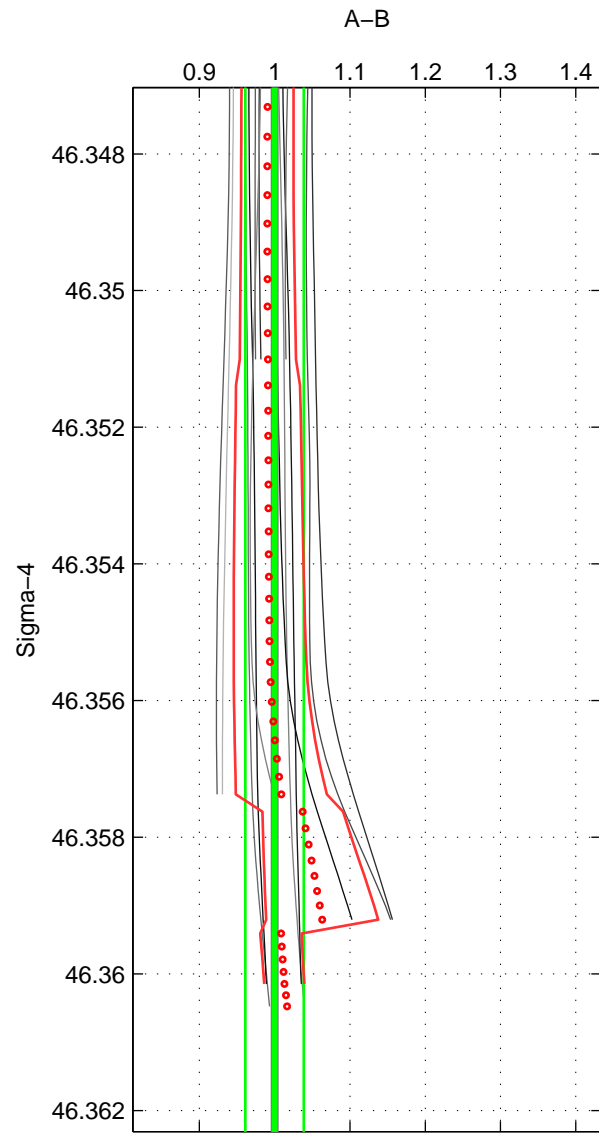

Cruise A (red). Date: May 2002 Cruisename: 51-32H120020505

Cruise B (blue). Date: Sep 2002 Cruisename: 67-49NZ20020822

*** "Favourite" values are means of spaces 1 2 3.

	Offset	O.StDev	Ratio	R.Stdev	Rating
SIGMA:	-0.017	0.465	1.000	0.039	2
THETA:	-0.074	0.412	0.993	0.030	2
DEPTH:	-0.215	0.254	0.983	0.020	2
FAV. :	-0.102	0.377	0.992	0.029	2

Profiles of A: 3
 Profiles of B: 5
 Diff profs : 13
 WMoffset (A-B): -0.017449
 WMoffset stdev: 0.46493
 WMratio (A/B): 0.99983
 WMratio stdev: 0.038751

Quality (1-5): 2

Profiles of A: 3
 Profiles of B: 5
 Diff profs : 13
 WMoffset (A-B): -0.074017
 WMoffset stdev: 0.41186
 WMratio (A/B): 0.99325
 WMratio stdev: 0.029796

Quality (1-5): 2

Profiles of A: 3
 Profiles of B: 5
 Diff profs : 13
 WMoffset (A-B): -0.21468
 WMoffset stdev: 0.25438
 WMratio (A/B): 0.98337
 WMratio stdev: 0.019751

Quality (1-5): 2