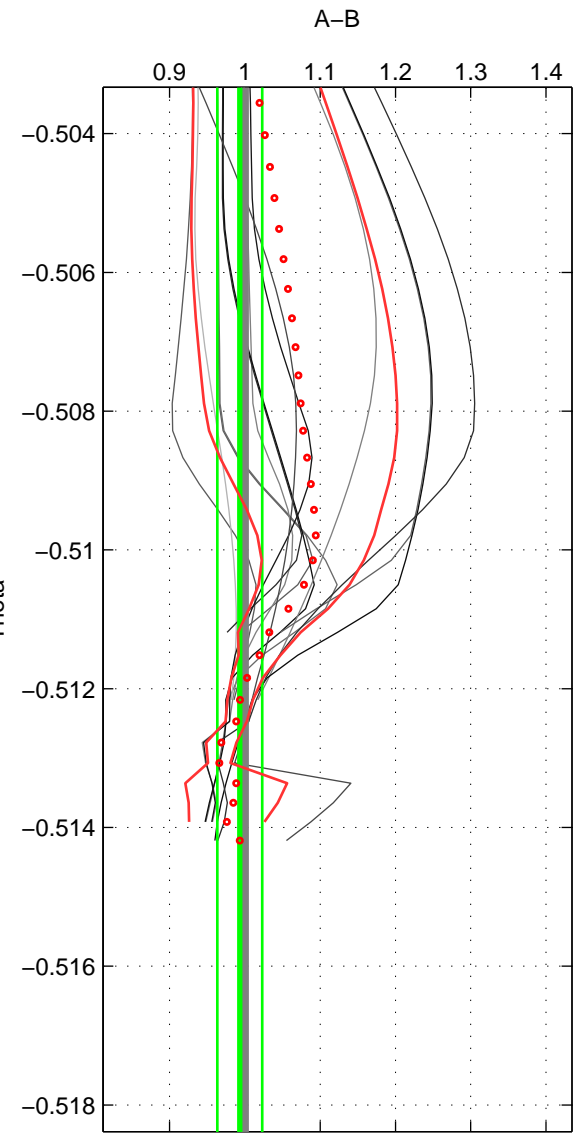

Cruise A (red). Date: May 2002 Cruisename: 51-32H120020505

Cruise B (blue). Date: Sep 2002 Cruisename: 67-49NZ20020822

*** "Favourite" values are means of spaces 1 2 3.

	Offset	O.StDev	Ratio	R.Stdev	Rating
SIGMA:	-0.017	0.465	1.000	0.039	2
THETA:	-0.074	0.412	0.993	0.030	2
DEPTH:	-0.215	0.254	0.983	0.020	2
FAV. :	-0.102	0.377	0.992	0.029	2

Profiles of A: 3
 Profiles of B: 5
 Diff profs : 13
 WMoffset (A-B): -0.017449
 WMoffset stdev: 0.46493
 WMratio (A/B): 0.99983
 WMratio stdev: 0.038751

Quality (1-5): 2

Profiles of A: 3
 Profiles of B: 5
 Diff profs : 13
 WMoffset (A-B): -0.074017
 WMoffset stdev: 0.41186
 WMratio (A/B): 0.99325
 WMratio stdev: 0.029796

Quality (1-5): 2

Profiles of A: 3
 Profiles of B: 5
 Diff profs : 13
 WMoffset (A-B): -0.21468
 WMoffset stdev: 0.25438
 WMratio (A/B): 0.98337
 WMratio stdev: 0.019751

Quality (1-5): 2